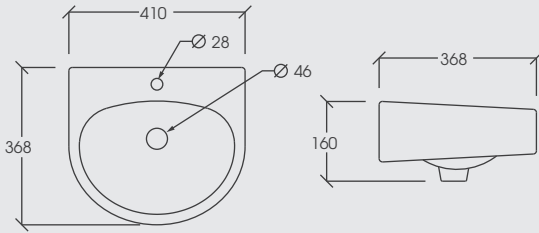

One Piece Water Closet

Type : Washdown Flushing
S-Trap : 250mm
Size : L685 x W370 x H710mm

VASTO

One Piece Water Closet

Type : Washdown Flushing
S-Trap : 250mm
Size : L730 x W405 x H690mm

LATINA SUITE

Close Coupled Water Closet

Type : Washdown Flushing
 S-Trap : 250mm
 Size : L680 x W380 x H800mm

VENETTO SUITE

Close Coupled Water Closet

Type : Washdown Flushing
 S-Trap : 250mm
 P-Trap : 180mm
 Size : L685 x W405 x H756mm

LATINA

Wall Hung Basin

Size : D420 x W545 x H150mm

REGGIO

Wall Hung Basin

Size : D368 x W410 x H160mm

VENETTO

Wall Hung Basin

Size : D435 x W560 x H200mm

BARI

Wall Hung Basin

Size : D390 x W460 x H200mm

ANDRIA

Wall Hung Basin

Basin Size : D430 x W495 x H190mm

PEDESTAL

Universal Pedestal

Pedestal Size: D165 x W190 x H700mm