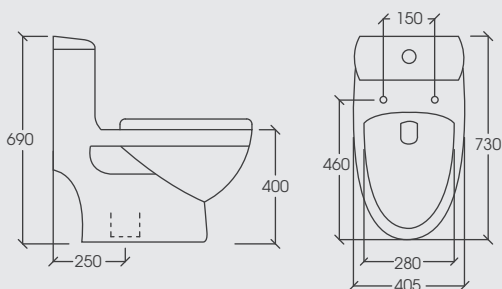

One Piece Water Closet

Type : Washdown Flushing
S-Trap : 250mm
Size : L685 x W370 x H710mm

VASTO

One Piece Water Closet

Type : Washdown Flushing
S-Trap : 250mm
Size : L730 x W405 x H690mm

LATINA SUITE

Close Coupled Water Closet

Type : Washdown Flushing
 S-Trap : 250mm
 Size : L680 x W380 x H800mm

VENETTO SUITE

Close Coupled Water Closet

Type : Washdown Flushing
 S-Trap : 250mm
 P-Trap : 180mm
 Size : L685 x W405 x H756mm

LATINA

Wall Hung Basin

Size : D420 x W545 x H150mm

REGGIO

Wall Hung Basin

Size : D368 x W410 x H160mm

VENETTO

Wall Hung Basin

Size : D435 x W560 x H200mm

BARI

Wall Hung Basin

Size : D390 x W460 x H200mm

ANDRIA

Wall Hung Basin

Basin Size : D430 x W495 x H190mm

PEDESTAL

Universal Pedestal

Pedestal Size: D165 x W190 x H700mm