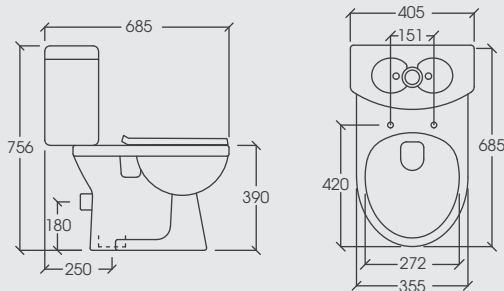

One Piece Water Closet

Type : Washdown Flushing
S-Trap : 250mm
Size : L685 x W370 x H710mm

VASTO

One Piece Water Closet

Type : Washdown Flushing
S-Trap : 250mm
Size : L730 x W405 x H690mm

LATINA SUITE

Close Coupled Water Closet

Type : Washdown Flushing
 S-Trap : 250mm
 Size : L680 x W380 x H800mm

VENETTO SUITE

Close Coupled Water Closet

Type : Washdown Flushing
 S-Trap : 250mm
 P-Trap : 180mm
 Size : L685 x W405 x H756mm

LATINA

Wall Hung Basin

Size : D420 x W545 x H150mm

REGGIO

Wall Hung Basin

Size : D368 x W410 x H160mm

VENETTO

Wall Hung Basin

Size : D435 x W560 x H200mm

BARI

Wall Hung Basin

Size : D390 x W460 x H200mm

ANDRIA

Wall Hung Basin

Basin Size : D430 x W495 x H190mm

PEDESTAL

Universal Pedestal

Pedestal Size: D165 x W190 x H700mm