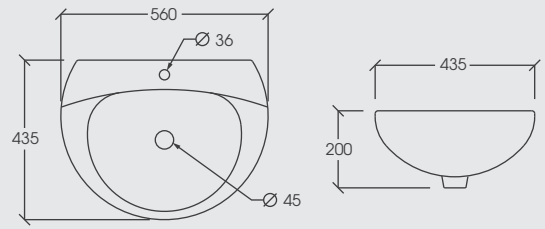

One Piece Water Closet

Type : Washdown Flushing
S-Trap : 250mm
Size : L685 x W370 x H710mm

VASTO

One Piece Water Closet

Type : Washdown Flushing
S-Trap : 250mm
Size : L730 x W405 x H690mm

LATINA SUITE

Close Coupled Water Closet

Type : Washdown Flushing
 S-Trap : 250mm
 Size : L680 x W380 x H800mm

VENETTO SUITE

Close Coupled Water Closet

Type : Washdown Flushing
 S-Trap : 250mm
 P-Trap : 180mm
 Size : L685 x W405 x H756mm

LATINA

Wall Hung Basin

Size : D420 x W545 x H150mm

REGGIO

Wall Hung Basin

Size : D368 x W410 x H160mm

VENETTO

Wall Hung Basin

Size : D435 x W560 x H200mm

BARI

Wall Hung Basin

Size : D390 x W460 x H200mm

ANDRIA

Wall Hung Basin

Basin Size : D430 x W495 x H190mm

PEDESTAL

Universal Pedestal

Pedestal Size: D165 x W190 x H700mm