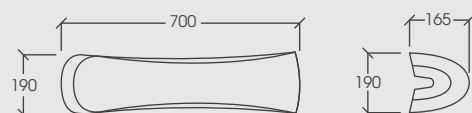

Size : D420 x W545 x H150mm

REGGIO

Wall Hung Basin

Size : D368 x W410 x H160mm

VENETTO

Wall Hung Basin

Size : D435 x W560 x H200mm

BARI

Wall Hung Basin

Size : D390 x W460 x H200mm

ANDRIA

Wall Hung Basin

Basin Size : D430 x W495 x H190mm

PEDESTAL

Universal Pedestal

Pedestal Size: D165 x W190 x H700mm