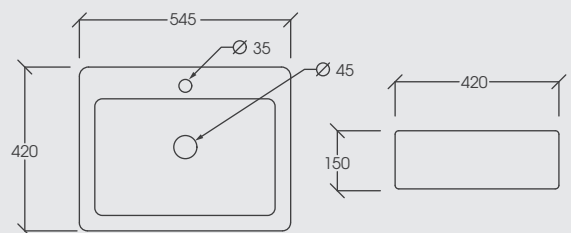

One Piece Water Closet

Type : Washdown Flushing
S-Trap : 250mm
Size : L685 x W370 x H710mm

VASTO

One Piece Water Closet

Type : Washdown Flushing
S-Trap : 250mm
Size : L730 x W405 x H690mm

LATINA SUITE

Close Coupled Water Closet

Type : Washdown Flushing
 S-Trap : 250mm
 Size : L680 x W380 x H800mm

VENETTO SUITE

Close Coupled Water Closet

Type : Washdown Flushing
 S-Trap : 250mm
 P-Trap : 180mm
 Size : L685 x W405 x H756mm

LATINA

Wall Hung Basin

Size : D420 x W545 x H150mm

REGGIO

Wall Hung Basin

Size : D368 x W410 x H160mm

VENETTO

Wall Hung Basin

Size : D435 x W560 x H200mm

BARI

Wall Hung Basin

Size : D390 x W460 x H200mm

ANDRIA

Wall Hung Basin

Basin Size : D430 x W495 x H190mm

PEDESTAL

Universal Pedestal

Pedestal Size: D165 x W190 x H700mm