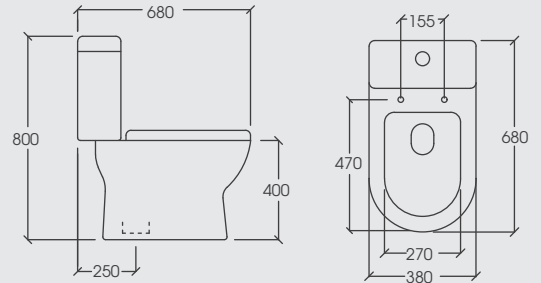

One Piece Water Closet

Type : Washdown Flushing
S-Trap : 250mm
Size : L685 x W370 x H710mm

VASTO

One Piece Water Closet

Type : Washdown Flushing
S-Trap : 250mm
Size : L730 x W405 x H690mm

LATINA SUITE

Close Coupled Water Closet

Type : Washdown Flushing
 S-Trap : 250mm
 Size : L680 x W380 x H800mm

VENETTO SUITE

Close Coupled Water Closet

Type : Washdown Flushing
 S-Trap : 250mm
 P-Trap : 180mm
 Size : L685 x W405 x H756mm

LATINA

Wall Hung Basin

Size : D420 x W545 x H150mm

REGGIO

Wall Hung Basin

Size : D368 x W410 x H160mm

VENETTO

Wall Hung Basin

Size : D435 x W560 x H200mm

BARI

Wall Hung Basin

Size : D390 x W460 x H200mm

ANDRIA

Wall Hung Basin

Basin Size : D430 x W495 x H190mm

PEDESTAL

Universal Pedestal

Pedestal Size: D165 x W190 x H700mm