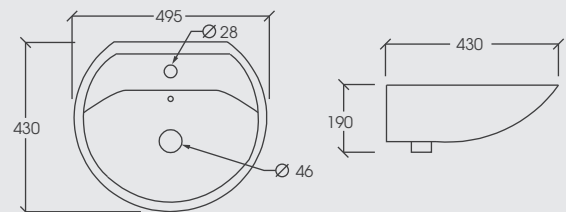

Type : Washdown Flushing
 S-Trap : 250mm
 Size : L680 x W380 x H800mm

VENETTO SUITE

Close Coupled Water Closet

Type : Washdown Flushing
 S-Trap : 250mm
 P-Trap : 180mm
 Size : L685 x W405 x H756mm

LATINA

Wall Hung Basin

Size : D420 x W545 x H150mm

REGGIO

Wall Hung Basin

Size : D368 x W410 x H160mm

VENETTO

Wall Hung Basin

Size : D435 x W560 x H200mm

BARI

Wall Hung Basin

Size : D390 x W460 x H200mm

ANDRIA

Wall Hung Basin

Basin Size : D430 x W495 x H190mm

PEDESTAL

Universal Pedestal

Pedestal Size: D165 x W190 x H700mm