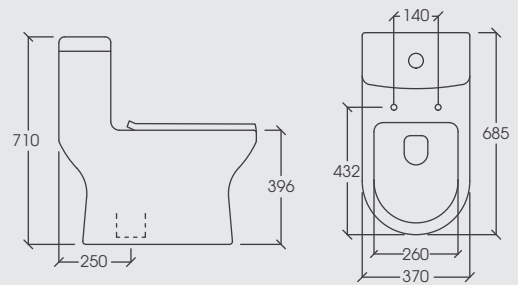

One Piece Water Closet

Type : Washdown Flushing
S-Trap : 250mm
Size : L685 x W370 x H710mm

VASTO

One Piece Water Closet

Type : Washdown Flushing
S-Trap : 250mm
Size : L730 x W405 x H690mm

LATINA SUITE

Close Coupled Water Closet

Type : Washdown Flushing
 S-Trap : 250mm
 Size : L680 x W380 x H800mm

VENETTO SUITE

Close Coupled Water Closet

Type : Washdown Flushing
 S-Trap : 250mm
 P-Trap : 180mm
 Size : L685 x W405 x H756mm

LATINA

Wall Hung Basin

Size : D420 x W545 x H150mm

REGGIO

Wall Hung Basin

Size : D368 x W410 x H160mm

VENETTO

Wall Hung Basin

Size : D435 x W560 x H200mm

BARI

Wall Hung Basin

Size : D390 x W460 x H200mm

ANDRIA

Wall Hung Basin

Basin Size : D430 x W495 x H190mm

PEDESTAL

Universal Pedestal

Pedestal Size: D165 x W190 x H700mm