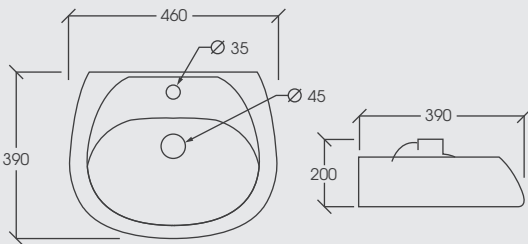

One Piece Water Closet

Type : Washdown Flushing
S-Trap : 250mm
Size : L685 x W370 x H710mm

VASTO

One Piece Water Closet

Type : Washdown Flushing
S-Trap : 250mm
Size : L730 x W405 x H690mm

LATINA SUITE

Close Coupled Water Closet

Type : Washdown Flushing
 S-Trap : 250mm
 Size : L680 x W380 x H800mm

VENETTO SUITE

Close Coupled Water Closet

Type : Washdown Flushing
 S-Trap : 250mm
 P-Trap : 180mm
 Size : L685 x W405 x H756mm

LATINA

Wall Hung Basin

Size : D420 x W545 x H150mm

REGGIO

Wall Hung Basin

Size : D368 x W410 x H160mm

VENETTO

Wall Hung Basin

Size : D435 x W560 x H200mm

BARI

Wall Hung Basin

Size : D390 x W460 x H200mm

ANDRIA

Wall Hung Basin

Basin Size : D430 x W495 x H190mm

PEDESTAL

Universal Pedestal

Pedestal Size: D165 x W190 x H700mm