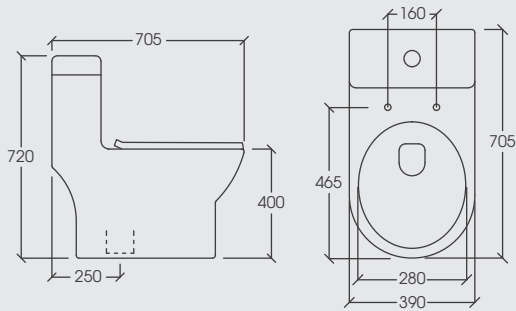

VENETTO

One Piece Water Closet

Type : Washdown Flushing
S-Trap : 250mm
Size : L705 x W390 x H720mm