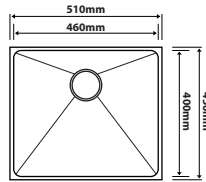

SR-4545

Overall Size : L450 x W450 x D228mm
Bowl Size : L410 x W410 x D228mm
Thickness : 1.2mm
Finishing : Hairline Finish