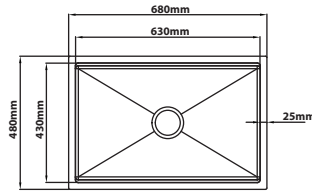

2-Tier Kitchen Sink

Millet Grain Series | Nano & PVD Gun Metal