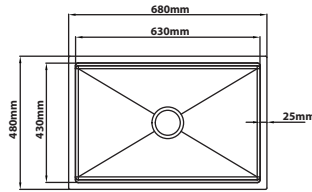

### MG-6545-RG

Overall Size : L650 x W450 x D230mm  
 Bowl Size : L600 x W400 x D220mm  
 Thickness : 1.0 + 3.0mm  
 Finishing : Nano & PVD Rose Gold  
 With Millet Grain Texture

### MG-5045-ZG

Overall Size : L500 x W450 x D230mm  
 Bowl Size : L450 x W400 x D220mm  
 Thickness : 1.0mm  
 Finishing : Nano & PVD Zirconium Gold  
 With Millet Grain Texture

### MG-6545-ZG

Overall Size : L650 x W450 x D230mm  
 Bowl Size : L600 x W400 x D220mm  
 Thickness : 1.0mm  
 Finishing : Nano & PVD Zirconium Gold  
 With Millet Grain Texture

**MT-6848**

Overall Size : L680 x W480 x D230mm  
 Bowl Size : L630 x W430 x D220mm  
 Thickness : 1.0 + 3.0mm  
 Finishing : Nano & PVD Silver  
 With Millet Grain Texture

**MT-8848**

Overall Size : L880 x W480 x D230mm  
 Bowl Size : L830 x W430 x D220mm  
 Thickness : 1.0 + 3.0mm  
 Finishing : Nano & PVD Silver  
 With Millet Grain Texture

**MT-10848**

Overall Size : L1080 x W480 x D230mm  
 Bowl Size : L1030 x W430 x D220mm  
 Thickness : 1.0 + 3.0mm  
 Finishing : Nano & PVD Silver  
 With Millet Grain Texture