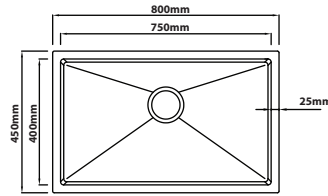

**NR-4545-GM**

Overall Size : L450 x W450 x D230mm  
 Bowl Size : L400 x W400 x D230mm  
 Thickness : 1.0mm  
 Finishing : Satin Finish

**NR-5845-GM**

Overall Size : L580 x W450 x D230mm  
 Bowl Size : L530 x W400 x D230mm  
 Thickness : 1.0mm  
 Finishing : Satin Finish

**NR-6545-GM**

Overall Size : L650 x W450 x D230mm  
 Bowl Size : L600 x W400 x D230mm  
 Thickness : 1.0mm  
 Finishing : Satin Finish

**NR-8045-GM**

Overall Size : L800 x W450 x D230mm  
 Bowl Size : L750 x W400 x D230mm  
 Thickness : 1.0mm  
 Finishing : Satin Finish

**NR-9045A-GM**

Overall Size : L900 x W450 x D230mm  
 Bowl Size : L500 x W400 x D230mm  
 : L325 x W400 x D230mm  
 Thickness : 1.0mm  
 Finishing : Satin Finish

**NR-9745D-GM**

Overall Size : L975 x W450 x D230mm  
 Bowl Size : L450 x W400 x D230mm  
 : L450 x W400 x D230mm  
 Thickness : 1.0mm  
 Finishing : Satin Finish

Overall Size : L580 x W450 x D230mm  
 Bowl Size : L530 x W400 x D230mm  
 Thickness : 1.0 + 3.0mm  
 Finishing : Nano Satin With Fabric Texture

**FN-6545**

Overall Size : L650 x W450 x D230mm  
 Bowl Size : L600 x W400 x D230mm  
 Thickness : 1.0 + 3.0mm  
 Finishing : Nano Satin With Fabric Texture