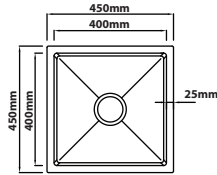

Overall Size : L580 x W480 x D230mm  
 Bowl Size : L530 x W410 x D230mm  
 Thickness : 1.0 + 3.0mm  
 Finishing : Nano & PVD Gun Metal  
 With Stone Texture

**TN-6848-GM**

Overall Size : L680 x W480 x D230mm  
 Bowl Size : L630 x W410 x D230mm  
 Thickness : 1.0 + 3.0mm  
 Finishing : Nano & PVD Gun Metal  
 With Stone Texture

1-Tier Kitchen Sink

**TN-7648R-GM**

Overall Size : L760 x W480 x D230mm  
 Bowl Size : L710 x W410 x D230mm  
 Thickness : 1.0 + 3.0mm  
 Finishing : Nano & PVD Gun Metal  
 With Dotted Stone Texture

NP Series | Nano & PVD Gun Metal

1-Tier Kitchen Sink

**NP-8045-GM**

Overall Size : L800 x W450 x D230mm  
 Bowl Size : L740 x W390 x D230mm  
 Thickness : 1.0mm  
 Finishing : Nano & PVD Gun Metal

### MG-4545

Overall Size : L450 x W450 x D230mm  
 Bowl Size : L400 x W400 x D220mm  
 Thickness : 1.0 + 3.0mm  
 Finishing : Nano & PVD Silver  
 With Millet Grain Texture