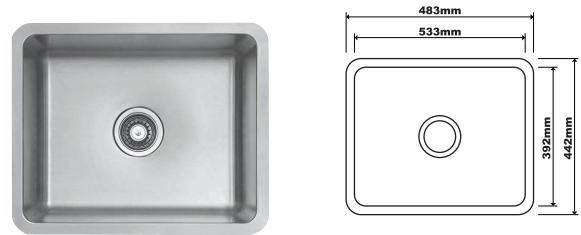

### SS-9745D

Overall Size : L975 x W450 x D254mm  
 Bowl Size : L455 x W410 x D254mm  
               : L455 x W410 x D254mm  
 Thickness : 1.2mm  
 Finishing : Hairline Finish

**BU Series | One-Piece Craft Sink**

**BU-4843**

Overall Size : L483 x W430 x D230mm  
 Bowl Size : L433 x W380 x D230mm  
 Thickness : 1.2mm  
 Finishing : Satin Finish

**BU-5344**

Overall Size : L533 x W442 x D230mm  
 Bowl Size : L483 x W392 x D230mm  
 Thickness : 1.2mm  
 Finishing : Satin Finish