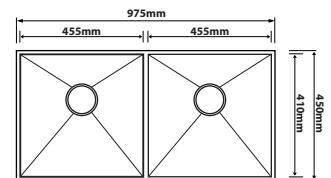

SS-9745D

Overall Size : L975 x W450 x D254mm
Bowl Size : L455 x W410 x D254mm
              : L455 x W410 x D254mm
Thickness : 1.2mm
Finishing : Hairline Finish