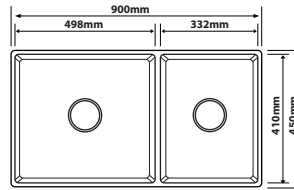

### SE-5845

Overall Size : L586 x W446 x D229mm  
 Bowl Size : L546 x W406 x D229mm  
 Thickness : 1.0 mm  
 Finishing : Hairline Finish

### SE-6845

Overall Size : L686 x W446 x D229mm  
 Bowl Size : L646 x W406 x D229mm  
 Thickness : 1.0mm  
 Finishing : Hairline Finish

### SE-7644A

Overall Size : L760 x W440 x D200mm  
 Bowl Size : L450 x W400 x D200mm  
 : L250 x W400 x D200mm  
 Thickness : 1.0mm  
 Finishing : Hairline Finish

### SE-8045A

Overall Size : L801 x W446 x D229mm  
Bowl Size : L432 x W406 x D229mm  
              : L305 x W406 x D229mm  
Thickness : 1.0mm  
Finishing : Hairline Finish