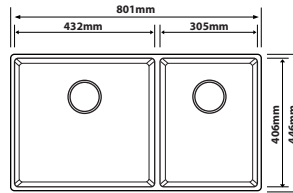

SE Series | Handmade Craft Sink

SE-8045A

Overall Size : L801 x W446 x D229mm
Bowl Size : L432 x W406 x D229mm
              : L305 x W406 x D229mm
Thickness : 1.0mm
Finishing : Hairline Finish