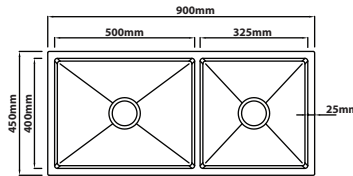

**NR-4545-GM**

Overall Size : L450 x W450 x D230mm  
 Bowl Size : L400 x W400 x D230mm  
 Thickness : 1.0mm  
 Finishing : Satin Finish

**NR-5845-GM**

Overall Size : L580 x W450 x D230mm  
 Bowl Size : L530 x W400 x D230mm  
 Thickness : 1.0mm  
 Finishing : Satin Finish

**NR-6545-GM**

Overall Size : L650 x W450 x D230mm  
 Bowl Size : L600 x W400 x D230mm  
 Thickness : 1.0mm  
 Finishing : Satin Finish

**NR-8045-GM**

Overall Size : L800 x W450 x D230mm  
 Bowl Size : L750 x W400 x D230mm  
 Thickness : 1.0mm  
 Finishing : Satin Finish

**NR-9045A-GM**

Overall Size : L900 x W450 x D230mm  
 Bowl Size : L500 x W400 x D230mm  
 : L325 x W400 x D230mm  
 Thickness : 1.0mm  
 Finishing : Satin Finish

**NR-9745D-GM**

Overall Size : L975 x W450 x D230mm  
 Bowl Size : L450 x W400 x D230mm  
 : L450 x W400 x D230mm  
 Thickness : 1.0mm  
 Finishing : Satin Finish

Overall Size : L580 x W450 x D230mm  
 Bowl Size : L530 x W400 x D230mm  
 Thickness : 1.0 + 3.0mm  
 Finishing : Nano Satin With Fabric Texture

**FN-6545**

Overall Size : L650 x W450 x D230mm  
 Bowl Size : L600 x W400 x D230mm  
 Thickness : 1.0 + 3.0mm  
 Finishing : Nano Satin With Fabric Texture