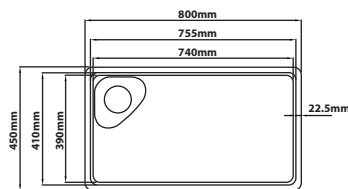

Overall Size : L580 x W480 x D230mm  
 Bowl Size : L530 x W410 x D230mm  
 Thickness : 1.0 + 3.0mm  
 Finishing : Nano & PVD Gun Metal  
 With Stone Texture

**TN-6848-GM**

Overall Size : L680 x W480 x D230mm  
 Bowl Size : L630 x W410 x D230mm  
 Thickness : 1.0 + 3.0mm  
 Finishing : Nano & PVD Gun Metal  
 With Stone Texture

**TN-8048-GM**

Overall Size : L800 x W480 x D230mm  
 Bowl Size : L750 x W410 x D230mm  
 Thickness : 1.0 + 3.0mm  
 Finishing : Nano & PVD Gun Metal  
 With Stone Texture

Dotted Stone Texture Series | Nano Satin

1-Tier Kitchen Sink

**TN-7648R-GM**

Overall Size : L760 x W480 x D230mm  
 Bowl Size : L710 x W410 x D230mm  
 Thickness : 1.0 + 3.0mm  
 Finishing : Nano & PVD Gun Metal  
 With Dotted Stone Texture

NP Series | Nano & PVD Gun Metal

1-Tier Kitchen Sink

**NP-8045-GM**

Overall Size : L800 x W450 x D230mm  
 Bowl Size : L740 x W390 x D230mm  
 Thickness : 1.0mm  
 Finishing : Nano & PVD Gun Metal