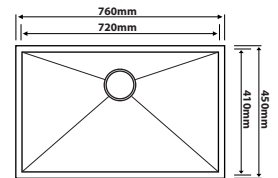

### SR-9745D

Overall Size : L975 x W450 x D220mm  
 Bowl Size : L455 x W410 x D220mm  
 : L455 x W410 x D220mm  
 Thickness : 1.2mm  
 Finishing : Hairline Finish

### SS-4545

Overall Size : L450 x W450 x D254mm  
 Bowl Size : L400 x W400 x D254mm  
 Thickness : 1.2mm  
 Finishing : Hairline Finish

### SS-5145

Overall Size : L510 x W450 x D254mm  
 Bowl Size : L460 x W400 x D254mm  
 Thickness : 1.2mm  
 Finishing : Hairline Finish

### SS-6545

Overall Size : L650 x W450 x D254mm  
 Bowl Size : L600 x W400 x D254mm  
 Thickness : 1.2mm  
 Finishing : Hairline Finish