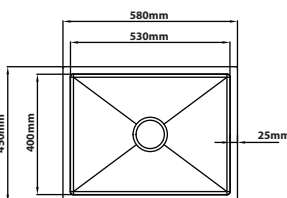

**NR-9045A-GM**

Overall Size : L900 x W450 x D230mm  
 Bowl Size : L500 x W400 x D230mm  
 : L325 x W400 x D230mm  
 Thickness : 1.0mm  
 Finishing : Satin Finish

**NR-9745D-GM**

Overall Size : L975 x W450 x D230mm  
 Bowl Size : L450 x W400 x D230mm  
 : L450 x W400 x D230mm  
 Thickness : 1.0mm  
 Finishing : Satin Finish

Fabric Texture Series | Nano Satin

**FN-5045**

Overall Size : L500 x W450 x D230mm  
 Bowl Size : L450 x W400 x D230mm  
 Thickness : 1.0 + 3.0mm  
 Finishing : Nano Satin With Fabric Texture

**FN-5845**

Overall Size : L580 x W450 x D230mm  
 Bowl Size : L530 x W400 x D230mm  
 Thickness : 1.0 + 3.0mm  
 Finishing : Nano Satin With Fabric Texture

**FN-6545**

Overall Size : L650 x W450 x D230mm  
 Bowl Size : L600 x W400 x D230mm  
 Thickness : 1.0 + 3.0mm  
 Finishing : Nano Satin With Fabric Texture

**FN-8045**

Overall Size : L800 x W450 x D230mm  
 Bowl Size : L750 x W400 x D230mm  
 Thickness : 1.0 + 3.0mm  
 Finishing : Nano Satin With Fabric Texture