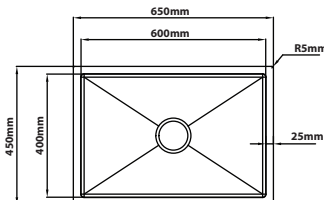

**FN-8045**

Overall Size : L800 x W450 x D230mm  
 Bowl Size : L750 x W400 x D230mm  
 Thickness : 1.0 + 3.0mm  
 Finishing : Nano Satin With Fabric Texture

### FN-5045-GM

Overall Size : L500 x W450 x D230mm  
 Bowl Size : L450 x W400 x D230mm  
 Thickness : 1.0 + 3.0mm  
 Finishing : Nano & PVD Gun Metal  
 With Fabric Texture

### FN-5845-GM

Overall Size : L580 x W450 x D230mm  
 Bowl Size : L530 x W400 x D230mm  
 Thickness : 1.0 + 3.0mm  
 Finishing : Nano & PVD Gun Metal  
 With Fabric Texture

### FN-6545-GM

Overall Size : L650 x W450 x D230mm  
 Bowl Size : L600 x W400 x D230mm  
 Thickness : 1.0 + 3.0mm  
 Finishing : Nano & PVD Gun Metal  
 With Fabric Texture