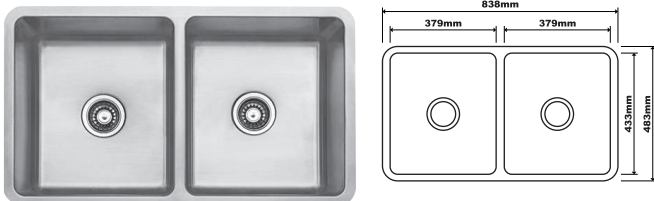

### SS-9745D

Overall Size : L975 x W450 x D254mm  
 Bowl Size : L455 x W410 x D254mm  
               : L455 x W410 x D254mm  
 Thickness : 1.2mm  
 Finishing : Hairline Finish

**BU Series | One-Piece Craft Sink**

**BU-4843**

Overall Size : L483 x W430 x D230mm  
 Bowl Size : L433 x W380 x D230mm  
 Thickness : 1.2mm  
 Finishing : Satin Finish

**BU-5344**

Overall Size : L533 x W442 x D230mm  
 Bowl Size : L483 x W392 x D230mm  
 Thickness : 1.2mm  
 Finishing : Satin Finish

**BU-5845**

Overall Size : L586 x W456 x D230mm  
 Bowl Size : L536 x W406 x D230mm  
 Thickness : 1.2mm  
 Finishing : Satin Finish

**BU-7645**

Overall Size : L762 x W457 x D230mm  
 Bowl Size : L712 x W407 x D230mm  
 Thickness : 1.2 mm  
 Finishing : Satin Finish