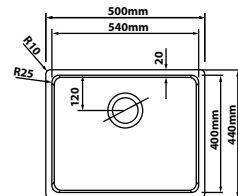

UM-5444

Overall Size : L540 x W440 x D200mm
Bowl Size : L500 x W400 x D200mm
Thickness : 0.8mm
Finishing : Satin Finish