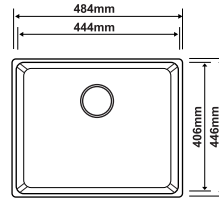

### MT-6848-GM

Overall Size : L680 x W480 x D230mm  
 Bowl Size : L630 x W430 x D220mm  
 Thickness : 1.0 + 3.0mm  
 Finishing : Nano & PVD Gun Metal  
 With Millet Grain Texture

### MT-8848-GM

Overall Size : L880 x W480 x D230mm  
 Bowl Size : L830 x W430 x D220mm  
 Thickness : 1.0 + 3.0mm  
 Finishing : Nano & PVD Gun Metal  
 With Millet Grain Texture

### MT-10848-GM

Overall Size : L1080 x W480 x D230mm  
 Bowl Size : L1030 x W430 x D220mm  
 Thickness : 1.0 + 3.0mm  
 Finishing : Nano & PVD Gun Metal  
 With Millet Grain Texture

### SE-4845

Overall Size : L484 x W446 x D203mm  
 Bowl Size : L444 x W406 x D203mm  
 Thickness : 1.0mm  
 Finishing : Hairline Finish