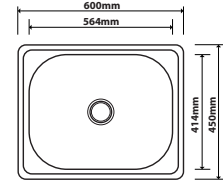

### UM-6044

Overall Size : L600 x W440 x D200 mm  
 Bowl Size : L560 x W400 x D200 mm  
 Thickness : 0.7mm  
 Finishing : Satin Finish

### UM-4944A

Overall Size : L490 x W440 x D200mm  
 Bowl Size : L450 x W400 x D200mm  
 Thickness : 0.8mm  
 Finishing : Satin Finish

### UM-5444

Overall Size : L540 x W440 x D200mm  
 Bowl Size : L500 x W400 x D200mm  
 Thickness : 0.8mm  
 Finishing : Satin Finish

### MK-5040

Overall Size : L500 x W400 x D210mm  
 Bowl Size : L430 x W330 x D210mm  
 Thickness : 0.7mm  
 Finishing : Satin Finish