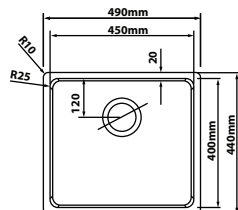

### UM-4439

Overall Size : L440 x W390 x D200mm  
 Bowl Size : L400 x W350 x D200mm  
 Thickness : 0.7mm  
 Finishing : Satin Finish

### UM-4944

Overall Size : L490 x W440 x D200mm  
 Bowl Size : L450 x W400 x D200mm  
 Thickness : 0.7mm  
 Finishing : Satin Finish

### UM-4444

Overall Size : L440 x W440 x D200 mm  
 Bowl Size : L400 x W400 x D200 mm  
 Thickness : 0.7mm  
 Finishing : Satin Finish

### UM-6044

Overall Size : L600 x W440 x D200 mm  
 Bowl Size : L560 x W400 x D200 mm  
 Thickness : 0.7mm  
 Finishing : Satin Finish