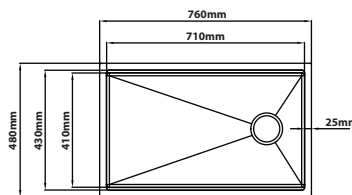

Overall Size : L580 x W480 x D230mm  
 Bowl Size : L530 x W410 x D230mm  
 Thickness : 1.0 + 3.0mm  
 Finishing : Nano & PVD Gun Metal  
 With Stone Texture

**TN-6848-GM**

Overall Size : L680 x W480 x D230mm  
 Bowl Size : L630 x W410 x D230mm  
 Thickness : 1.0 + 3.0mm  
 Finishing : Nano & PVD Gun Metal  
 With Stone Texture

**TN-8048-GM**

Overall Size : L800 x W480 x D230mm  
 Bowl Size : L750 x W410 x D230mm  
 Thickness : 1.0 + 3.0mm  
 Finishing : Nano & PVD Gun Metal  
 With Stone Texture

Dotted Stone Texture Series | Nano Satin

1-Tier Kitchen Sink

**TN-7648R**

Overall Size : L760 x W480 x D230mm  
 Bowl Size : L710 x W410 x D230mm  
 Thickness : 1.0 + 3.0mm  
 Finishing : Nano Satin  
 With Dotted Stone Texture

Dotted Stone Texture Series | Nano & PVD Gun Metal

1-Tier Kitchen Sink

**TN-7648R-GM**

Overall Size : L760 x W480 x D230mm  
 Bowl Size : L710 x W410 x D230mm  
 Thickness : 1.0 + 3.0mm  
 Finishing : Nano & PVD Gun Metal  
 With Dotted Stone Texture

NP Series | Nano & PVD Gun Metal