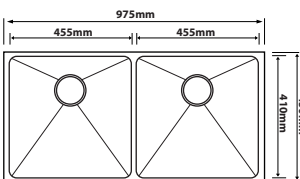

SR-9745D

Overall Size : L975 x W450 x D220mm
Bowl Size : L455 x W410 x D220mm
: L455 x W410 x D220mm
Thickness : 1.2mm
Finishing : Hairline Finish