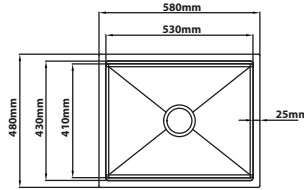

### FN-8045-GM

Overall Size : L800 x W450 x D230mm  
 Bowl Size : L750 x W400 x D230mm  
 Thickness : 1.0 + 3.0mm  
 Finishing : Nano & PVD Gun Metal  
 With Fabric Texture

Stone Texture Series | Nano Satin

**TN-5848**

Overall Size : L580 x W480 x D230mm  
 Bowl Size : L530 x W410 x D230mm  
 Thickness : 1.0 + 3.0mm  
 Finishing : Nano Satin With Stone Texture

**TN-6848**

Overall Size : L680 x W480 x D230mm  
 Bowl Size : L630 x W410 x D230mm  
 Thickness : 1.0 + 3.0mm  
 Finishing : Nano Satin With Stone Texture

**TN-8048**

Overall Size : L800 x W480 x D230mm  
 Bowl Size : L750 x W410 x D230mm  
 Thickness : 1.0 + 3.0mm  
 Finishing : Nano Satin With Stone Texture

Stone Texture Series | Nano & PVD Gun Metal

**TN-5848-GM**

Overall Size : L580 x W480 x D230mm  
 Bowl Size : L530 x W410 x D230mm  
 Thickness : 1.0 + 3.0mm  
 Finishing : Nano & PVD Gun Metal  
 With Stone Texture

**TN-6848-GM**

Overall Size : L680 x W480 x D230mm  
 Bowl Size : L630 x W410 x D230mm  
 Thickness : 1.0 + 3.0mm  
 Finishing : Nano & PVD Gun Metal  
 With Stone Texture