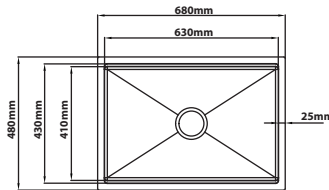

**TN-5848**

Overall Size : L580 x W480 x D230mm  
 Bowl Size : L530 x W410 x D230mm  
 Thickness : 1.0 + 3.0mm  
 Finishing : Nano Satin With Stone Texture

**TN-6848**

Overall Size : L680 x W480 x D230mm  
 Bowl Size : L630 x W410 x D230mm  
 Thickness : 1.0 + 3.0mm  
 Finishing : Nano Satin With Stone Texture

**TN-8048**

Overall Size : L800 x W480 x D230mm  
 Bowl Size : L750 x W410 x D230mm  
 Thickness : 1.0 + 3.0mm  
 Finishing : Nano Satin With Stone Texture

Stone Texture Series | Nano & PVD Gun Metal

**TN-5848-GM**

Overall Size : L580 x W480 x D230mm  
 Bowl Size : L530 x W410 x D230mm  
 Thickness : 1.0 + 3.0mm  
 Finishing : Nano & PVD Gun Metal  
 With Stone Texture

**TN-6848-GM**

Overall Size : L680 x W480 x D230mm  
 Bowl Size : L630 x W410 x D230mm  
 Thickness : 1.0 + 3.0mm  
 Finishing : Nano & PVD Gun Metal  
 With Stone Texture

**TN-8048-GM**

Overall Size : L800 x W480 x D230mm  
 Bowl Size : L750 x W410 x D230mm  
 Thickness : 1.0 + 3.0mm  
 Finishing : Nano & PVD Gun Metal  
 With Stone Texture

Dotted Stone Texture Series | Nano Satin