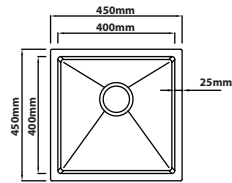

**NR-4545-GM**

Overall Size : L450 x W450 x D230mm  
 Bowl Size : L400 x W400 x D230mm  
 Thickness : 1.0mm  
 Finishing : Satin Finish

**NR-5845-GM**

Overall Size : L580 x W450 x D230mm  
 Bowl Size : L530 x W400 x D230mm  
 Thickness : 1.0mm  
 Finishing : Satin Finish

**NR-6545-GM**

Overall Size : L650 x W450 x D230mm  
 Bowl Size : L600 x W400 x D230mm  
 Thickness : 1.0mm  
 Finishing : Satin Finish

**NR-8045-GM**

Overall Size : L800 x W450 x D230mm  
 Bowl Size : L750 x W400 x D230mm  
 Thickness : 1.0mm  
 Finishing : Satin Finish

**NR-9045A-GM**

Overall Size : L900 x W450 x D230mm  
 Bowl Size : L500 x W400 x D230mm  
 : L325 x W400 x D230mm  
 Thickness : 1.0mm  
 Finishing : Satin Finish

**NR-9745D-GM**

Overall Size : L975 x W450 x D230mm  
 Bowl Size : L450 x W400 x D230mm  
 : L450 x W400 x D230mm  
 Thickness : 1.0mm  
 Finishing : Satin Finish