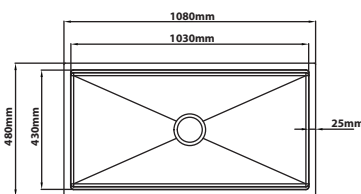

**MT-8848**

Overall Size : L880 x W480 x D230mm  
 Bowl Size : L830 x W430 x D220mm  
 Thickness : 1.0 + 3.0mm  
 Finishing : Nano & PVD Silver  
 With Millet Grain Texture

**MT-10848**

Overall Size : L1080 x W480 x D230mm  
 Bowl Size : L1030 x W430 x D220mm  
 Thickness : 1.0 + 3.0mm  
 Finishing : Nano & PVD Silver  
 With Millet Grain Texture

### MT-6848-GM

Overall Size : L680 x W480 x D230mm  
 Bowl Size : L630 x W430 x D220mm  
 Thickness : 1.0 + 3.0mm  
 Finishing : Nano & PVD Gun Metal  
 With Millet Grain Texture

### MT-8848-GM

Overall Size : L880 x W480 x D230mm  
 Bowl Size : L830 x W430 x D220mm  
 Thickness : 1.0 + 3.0mm  
 Finishing : Nano & PVD Gun Metal  
 With Millet Grain Texture

### SE-4845

Overall Size : L484 x W446 x D203mm  
 Bowl Size : L444 x W406 x D203mm  
 Thickness : 1.0mm  
 Finishing : Hairline Finish