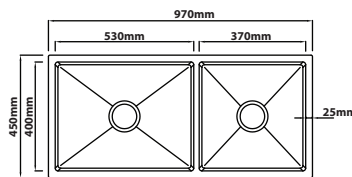

### MG-9745D

Overall Size : L970 x W450 x D230mm  
 Bowl Size : L450 x W400 x D220mm  
 Bowl Size : L450 x W400 x D220mm  
 Thickness : 1.0 + 3.0mm  
 Finishing : Nano & PVD Silver  
 With Millet Grain Texture

Millet Grain Series | Nano & PVD Gun Metal

**MG-4545-GM**

Overall Size : L450 x W450 x D230mm  
 Bowl Size : L400 x W400 x D220mm  
 Thickness : 1.0 + 3.0mm  
 Finishing : Nano & PVD Gun Metal  
 With Millet Grain Texture

**MG-5545-GM**

Overall Size : L550 x W450 x D230mm  
 Bowl Size : L500 x W400 x D220mm  
 Thickness : 1.0 + 3.0mm  
 Finishing : Nano & PVD Gun Metal  
 With Millet Grain Texture

**MG-6545-GM**

Overall Size : L650 x W450 x D230mm  
 Bowl Size : L600 x W400 x D220mm  
 Thickness : 1.0 + 3.0mm  
 Finishing : Nano & PVD Gun Metal  
 With Millet Grain Texture

**MG-7645-GM**

Overall Size : L760 x W450 x D230mm  
 Bowl Size : L710 x W400 x D220mm  
 Thickness : 1.0 + 3.0mm  
 Finishing : Nano & PVD Gun Metal  
 With Millet Grain Texture

**MG-9745A-GM**

Overall Size : L970 x W450 x D230mm  
 Bowl Size : L530 x W400 x D220mm  
 L370 x W400 x D220mm  
 Thickness : 1.0 + 3.0mm  
 Finishing : Nano & PVD Gun Metal  
 With Millet Grain Texture