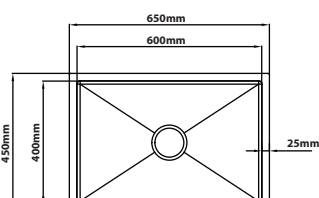

**NR-9045A-GM**

Overall Size : L900 x W450 x D230mm  
 Bowl Size : L500 x W400 x D230mm  
 : L325 x W400 x D230mm  
 Thickness : 1.0mm  
 Finishing : Satin Finish

**NR-9745D-GM**

Overall Size : L975 x W450 x D230mm  
 Bowl Size : L450 x W400 x D230mm  
 : L450 x W400 x D230mm  
 Thickness : 1.0mm  
 Finishing : Satin Finish

Fabric Texture Series | Nano Satin

**FN-5045**

Overall Size : L500 x W450 x D230mm  
 Bowl Size : L450 x W400 x D230mm  
 Thickness : 1.0 + 3.0mm  
 Finishing : Nano Satin With Fabric Texture

**FN-5845**

Overall Size : L580 x W450 x D230mm  
 Bowl Size : L530 x W400 x D230mm  
 Thickness : 1.0 + 3.0mm  
 Finishing : Nano Satin With Fabric Texture

**FN-6545**

Overall Size : L650 x W450 x D230mm  
 Bowl Size : L600 x W400 x D230mm  
 Thickness : 1.0 + 3.0mm  
 Finishing : Nano Satin With Fabric Texture

**FN-8045**

Overall Size : L800 x W450 x D230mm  
 Bowl Size : L750 x W400 x D230mm  
 Thickness : 1.0 + 3.0mm  
 Finishing : Nano Satin With Fabric Texture