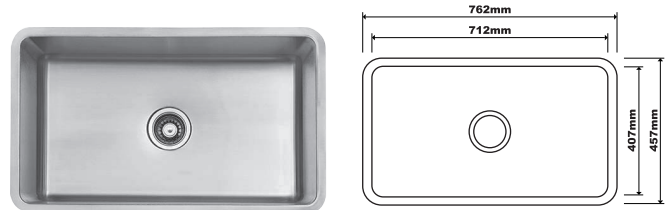

### SS-9745D

Overall Size : L975 x W450 x D254mm  
 Bowl Size : L455 x W410 x D254mm  
               : L455 x W410 x D254mm  
 Thickness : 1.2mm  
 Finishing : Hairline Finish

**BU Series | One-Piece Craft Sink**

**BU-4843**

Overall Size : L483 x W430 x D230mm  
 Bowl Size : L433 x W380 x D230mm  
 Thickness : 1.2mm  
 Finishing : Satin Finish

**BU-5344**

Overall Size : L533 x W442 x D230mm  
 Bowl Size : L483 x W392 x D230mm  
 Thickness : 1.2mm  
 Finishing : Satin Finish

**BU-5845**

Overall Size : L586 x W456 x D230mm  
 Bowl Size : L536 x W406 x D230mm  
 Thickness : 1.2mm  
 Finishing : Satin Finish

**BU-7645**

Overall Size : L762 x W457 x D230mm  
 Bowl Size : L712 x W407 x D230mm  
 Thickness : 1.2 mm  
 Finishing : Satin Finish