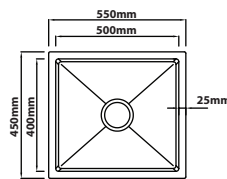

Overall Size : L580 x W480 x D230mm  
 Bowl Size : L530 x W410 x D230mm  
 Thickness : 1.0 + 3.0mm  
 Finishing : Nano & PVD Gun Metal  
 With Stone Texture

**TN-6848-GM**

Overall Size : L680 x W480 x D230mm  
 Bowl Size : L630 x W410 x D230mm  
 Thickness : 1.0 + 3.0mm  
 Finishing : Nano & PVD Gun Metal  
 With Stone Texture

1-Tier Kitchen Sink

**TN-7648R-GM**

Overall Size : L760 x W480 x D230mm  
 Bowl Size : L710 x W410 x D230mm  
 Thickness : 1.0 + 3.0mm  
 Finishing : Nano & PVD Gun Metal  
 With Dotted Stone Texture

NP Series | Nano & PVD Gun Metal

1-Tier Kitchen Sink

**NP-8045-GM**

Overall Size : L800 x W450 x D230mm  
 Bowl Size : L740 x W390 x D230mm  
 Thickness : 1.0mm  
 Finishing : Nano & PVD Gun Metal

### MG-4545

Overall Size : L450 x W450 x D230mm  
 Bowl Size : L400 x W400 x D220mm  
 Thickness : 1.0 + 3.0mm  
 Finishing : Nano & PVD Silver  
 With Millet Grain Texture