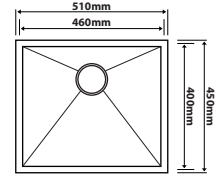

SS-4545

Overall Size : L450 x W450 x D254mm
Bowl Size : L400 x W400 x D254mm
Thickness : 1.2mm
Finishing : Hairline Finish