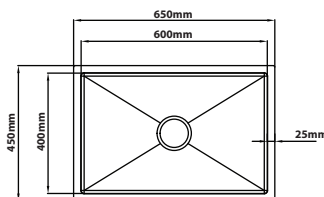

**MG-7645-GM**

Overall Size : L760 x W450 x D230mm  
 Bowl Size : L710 x W400 x D220mm  
 Thickness : 1.0 + 3.0mm  
 Finishing : Nano & PVD Gun Metal  
 With Millet Grain Texture

**MG-9745A-GM**

Overall Size : L970 x W450 x D230mm  
 Bowl Size : L530 x W400 x D220mm  
 L370 x W400 x D220mm  
 Thickness : 1.0 + 3.0mm  
 Finishing : Nano & PVD Gun Metal  
 With Millet Grain Texture

### MG-5045-RG

Overall Size : L500 x W450 x D230mm  
 Bowl Size : L450 x W400 x D220mm  
 Thickness : 1.0 + 3.0mm  
 Finishing : Nano & PVD Rose Gold  
 With Millet Grain Texture

### MG-6545-RG

Overall Size : L650 x W450 x D230mm  
 Bowl Size : L600 x W400 x D220mm  
 Thickness : 1.0 + 3.0mm  
 Finishing : Nano & PVD Rose Gold  
 With Millet Grain Texture

### MG-5045-ZG

Overall Size : L500 x W450 x D230mm  
 Bowl Size : L450 x W400 x D220mm  
 Thickness : 1.0mm  
 Finishing : Nano & PVD Zirconium Gold  
 With Millet Grain Texture