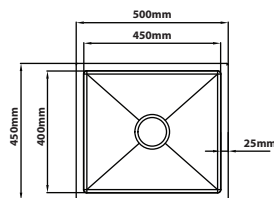

Fabric Texture Series | Nano Satin

FN-5045