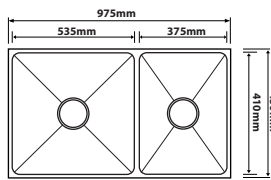

SR-9745A

Overall Size : L975 x W450 x D228mm
Bowl Size : L535 x W410 x D228mm
: L375 x W410 x D228mm
Thickness : 1.2mm
Finishing : Hairline Finish