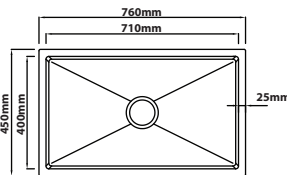

Overall Size : L580 x W480 x D230mm  
 Bowl Size : L530 x W410 x D230mm  
 Thickness : 1.0 + 3.0mm  
 Finishing : Nano & PVD Gun Metal  
 With Stone Texture

**TN-6848-GM**

Overall Size : L680 x W480 x D230mm  
 Bowl Size : L630 x W410 x D230mm  
 Thickness : 1.0 + 3.0mm  
 Finishing : Nano & PVD Gun Metal  
 With Stone Texture

### MG-4545

Overall Size : L450 x W450 x D230mm  
 Bowl Size : L400 x W400 x D220mm  
 Thickness : 1.0 + 3.0mm  
 Finishing : Nano & PVD Silver  
 With Millet Grain Texture

### MG-5545

Overall Size : L550 x W450 x D230mm  
 Bowl Size : L500 x W400 x D220mm  
 Thickness : 1.0 + 3.0mm  
 Finishing : Nano & PVD Silver  
 With Millet Grain Texture

### MG-6545

Overall Size : L650 x W450 x D230mm  
 Bowl Size : L600 x W400 x D220mm  
 Thickness : 1.0 + 3.0mm  
 Finishing : Nano & PVD Silver  
 With Millet Grain Texture