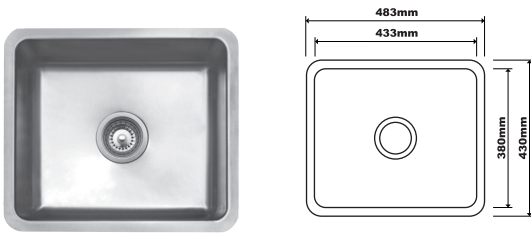

### SS-7645

Overall Size : L760 x W450 x D254mm  
 Bowl Size : L720 x W400 x D254mm  
 Thickness : 1.2mm  
 Finishing : Hairline Finish

### SS-8645A

Overall Size : L865 x W450 x D254mm  
 Bowl Size : L450 x W400 x D254mm  
               : L340 x W400 x D254mm  
 Thickness : 1.2mm  
 Finishing : Hairline Finish

### SS-9745D

Overall Size : L975 x W450 x D254mm  
 Bowl Size : L455 x W410 x D254mm  
               : L455 x W410 x D254mm  
 Thickness : 1.2mm  
 Finishing : Hairline Finish

**BU Series | One-Piece Craft Sink**