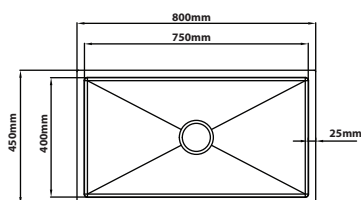

**NR-9045A-GM**

Overall Size : L900 x W450 x D230mm  
 Bowl Size : L500 x W400 x D230mm  
 : L325 x W400 x D230mm  
 Thickness : 1.0mm  
 Finishing : Satin Finish

**NR-9745D-GM**

Overall Size : L975 x W450 x D230mm  
 Bowl Size : L450 x W400 x D230mm  
 : L450 x W400 x D230mm  
 Thickness : 1.0mm  
 Finishing : Satin Finish

Fabric Texture Series | Nano Satin

**FN-5045**

Overall Size : L500 x W450 x D230mm  
 Bowl Size : L450 x W400 x D230mm  
 Thickness : 1.0 + 3.0mm  
 Finishing : Nano Satin With Fabric Texture

**FN-5845**

Overall Size : L580 x W450 x D230mm  
 Bowl Size : L530 x W400 x D230mm  
 Thickness : 1.0 + 3.0mm  
 Finishing : Nano Satin With Fabric Texture

**FN-6545**

Overall Size : L650 x W450 x D230mm  
 Bowl Size : L600 x W400 x D230mm  
 Thickness : 1.0 + 3.0mm  
 Finishing : Nano Satin With Fabric Texture

**FN-8045**

Overall Size : L800 x W450 x D230mm  
 Bowl Size : L750 x W400 x D230mm  
 Thickness : 1.0 + 3.0mm  
 Finishing : Nano Satin With Fabric Texture