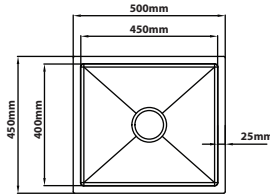

### MG-9745D

Overall Size : L970 x W450 x D230mm  
 Bowl Size : L450 x W400 x D220mm  
 Bowl Size : L450 x W400 x D220mm  
 Thickness : 1.0 + 3.0mm  
 Finishing : Nano & PVD Silver  
 With Millet Grain Texture

**MG-5545-GM**

Overall Size : L550 x W450 x D230mm  
 Bowl Size : L500 x W400 x D220mm  
 Thickness : 1.0 + 3.0mm  
 Finishing : Nano & PVD Gun Metal  
 With Millet Grain Texture

**MG-6545-GM**

Overall Size : L650 x W450 x D230mm  
 Bowl Size : L600 x W400 x D220mm  
 Thickness : 1.0 + 3.0mm  
 Finishing : Nano & PVD Gun Metal  
 With Millet Grain Texture

**MG-7645-GM**

Overall Size : L760 x W450 x D230mm  
 Bowl Size : L710 x W400 x D220mm  
 Thickness : 1.0 + 3.0mm  
 Finishing : Nano & PVD Gun Metal  
 With Millet Grain Texture

**MG-9745A-GM**

Overall Size : L970 x W450 x D230mm  
 Bowl Size : L530 x W400 x D220mm  
 L370 x W400 x D220mm  
 Thickness : 1.0 + 3.0mm  
 Finishing : Nano & PVD Gun Metal  
 With Millet Grain Texture

### MG-5045-RG

Overall Size : L500 x W450 x D230mm  
 Bowl Size : L450 x W400 x D220mm  
 Thickness : 1.0 + 3.0mm  
 Finishing : Nano & PVD Rose Gold  
 With Millet Grain Texture