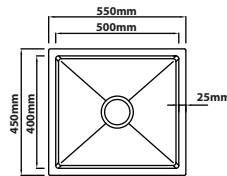

### MG-6545

Overall Size : L650 x W450 x D230mm  
 Bowl Size : L600 x W400 x D220mm  
 Thickness : 1.0 + 3.0mm  
 Finishing : Nano & PVD Silver  
 With Millet Grain Texture

### MG-7645

Overall Size : L760 x W450 x D230mm  
 Bowl Size : L710 x W400 x D220mm  
 Thickness : 1.0 + 3.0mm  
 Finishing : Nano & PVD Silver  
 With Millet Grain Texture

### MG-9745D

Overall Size : L970 x W450 x D230mm  
 Bowl Size : L450 x W400 x D220mm  
 Bowl Size : L450 x W400 x D220mm  
 Thickness : 1.0 + 3.0mm  
 Finishing : Nano & PVD Silver  
 With Millet Grain Texture

Millet Grain Series | Nano & PVD Gun Metal

**MG-4545-GM**

Overall Size : L450 x W450 x D230mm  
 Bowl Size : L400 x W400 x D220mm  
 Thickness : 1.0 + 3.0mm  
 Finishing : Nano & PVD Gun Metal  
 With Millet Grain Texture