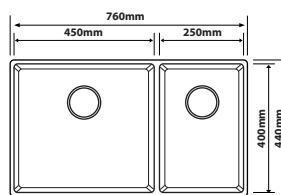

### MT-10848-GM

Overall Size : L1080 x W480 x D230mm  
 Bowl Size : L1030 x W430 x D220mm  
 Thickness : 1.0 + 3.0mm  
 Finishing : Nano & PVD Gun Metal  
 With Millet Grain Texture

### SE-4845

Overall Size : L484 x W446 x D203mm  
 Bowl Size : L444 x W406 x D203mm  
 Thickness : 1.0mm  
 Finishing : Hairline Finish

### SE-5845

Overall Size : L586 x W446 x D229mm  
 Bowl Size : L546 x W406 x D229mm  
 Thickness : 1.0 mm  
 Finishing : Hairline Finish

### SE-6845

Overall Size : L686 x W446 x D229mm  
 Bowl Size : L646 x W406 x D229mm  
 Thickness : 1.0mm  
 Finishing : Hairline Finish