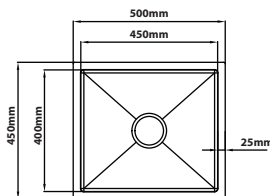

Millet Grain Series | Nano & PVD Rose Gold

MG-5045-RG

Overall Size : L500 x W450 x D230mm
Bowl Size : L450 x W400 x D220mm
Thickness : 1.0 + 3.0mm
Finishing : Nano & PVD Rose Gold
With Millet Grain Texture

MG-6545-RG

Overall Size : L650 x W450 x D230mm
Bowl Size : L600 x W400 x D220mm
Thickness : 1.0 + 3.0mm
Finishing : Nano & PVD Rose Gold
With Millet Grain Texture

Millet Grain Series | Nano & PVD Zirconium Gold

MG-5045-ZG

Overall Size : L500 x W450 x D230mm
Bowl Size : L450 x W400 x D220mm
Thickness : 1.0mm
Finishing : Nano & PVD Zirconium Gold
With Millet Grain Texture

MG-6545-ZG

Overall Size : L650 x W450 x D230mm
Bowl Size : L600 x W400 x D220mm
Thickness : 1.0mm
Finishing : Nano & PVD Zirconium Gold
With Millet Grain Texture