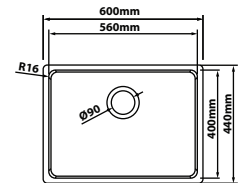

**BU-8448D**

Overall Size : L838 x W483 x D230mm  
 Bowl Size : L379 x W433 x D230mm  
 Thickness : 1.2mm  
 Finishing : Satin Finish

**BU-5845-1**

Overall Size : L585 x W450 x D203mm  
 Bowl Size : L534 x W396 x D203mm  
 Thickness : 1.2mm  
 Finishing : Satin Finish

### UM-4439

Overall Size : L440 x W390 x D200mm  
 Bowl Size : L400 x W350 x D200mm  
 Thickness : 0.7mm  
 Finishing : Satin Finish

### UM-4944

Overall Size : L490 x W440 x D200mm  
 Bowl Size : L450 x W400 x D200mm  
 Thickness : 0.7mm  
 Finishing : Satin Finish

### UM-4444

Overall Size : L440 x W440 x D200 mm  
 Bowl Size : L400 x W400 x D200 mm  
 Thickness : 0.7mm  
 Finishing : Satin Finish