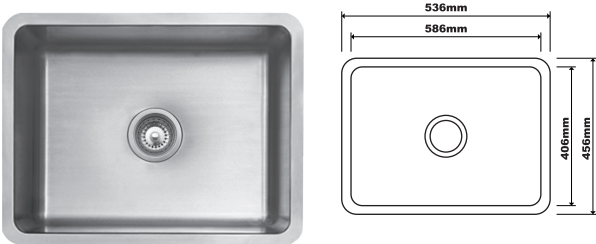

### SS-9745D

Overall Size : L975 x W450 x D254mm  
 Bowl Size : L455 x W410 x D254mm  
               : L455 x W410 x D254mm  
 Thickness : 1.2mm  
 Finishing : Hairline Finish

**BU Series | One-Piece Craft Sink**

**BU-4843**

Overall Size : L483 x W430 x D230mm  
 Bowl Size : L433 x W380 x D230mm  
 Thickness : 1.2mm  
 Finishing : Satin Finish

**BU-5344**

Overall Size : L533 x W442 x D230mm  
 Bowl Size : L483 x W392 x D230mm  
 Thickness : 1.2mm  
 Finishing : Satin Finish