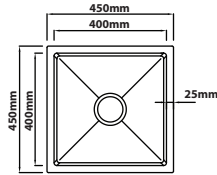

Millet Grain Series | Nano & PVD Gun Metal

MG-4545-GM

Overall Size : L450 x W450 x D230mm
Bowl Size : L400 x W400 x D220mm
Thickness : 1.0 + 3.0mm
Finishing : Nano & PVD Gun Metal
With Millet Grain Texture

MG-5545-GM

Overall Size : L550 x W450 x D230mm
Bowl Size : L500 x W400 x D220mm
Thickness : 1.0 + 3.0mm
Finishing : Nano & PVD Gun Metal
With Millet Grain Texture

MG-6545-GM

Overall Size : L650 x W450 x D230mm
Bowl Size : L600 x W400 x D220mm
Thickness : 1.0 + 3.0mm
Finishing : Nano & PVD Gun Metal
With Millet Grain Texture

MG-7645-GM

Overall Size : L760 x W450 x D230mm
Bowl Size : L710 x W400 x D220mm
Thickness : 1.0 + 3.0mm
Finishing : Nano & PVD Gun Metal
With Millet Grain Texture

MG-9745A-GM

Overall Size : L970 x W450 x D230mm
Bowl Size : L530 x W400 x D220mm
L370 x W400 x D220mm
Thickness : 1.0 + 3.0mm
Finishing : Nano & PVD Gun Metal
With Millet Grain Texture