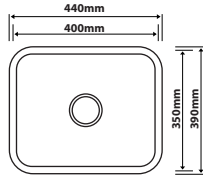

**BU-4843**

Overall Size : L483 x W430 x D230mm  
 Bowl Size : L433 x W380 x D230mm  
 Thickness : 1.2mm  
 Finishing : Satin Finish

**BU-5344**

Overall Size : L533 x W442 x D230mm  
 Bowl Size : L483 x W392 x D230mm  
 Thickness : 1.2mm  
 Finishing : Satin Finish

**BU-5845**

Overall Size : L586 x W456 x D230mm  
 Bowl Size : L536 x W406 x D230mm  
 Thickness : 1.2mm  
 Finishing : Satin Finish

**BU-7645**

Overall Size : L762 x W457 x D230mm  
 Bowl Size : L712 x W407 x D230mm  
 Thickness : 1.2 mm  
 Finishing : Satin Finish

**BU-8448D**

Overall Size : L838 x W483 x D230mm  
 Bowl Size : L379 x W433 x D230mm  
 Thickness : 1.2mm  
 Finishing : Satin Finish

**BU-5845-1**

Overall Size : L585 x W450 x D203mm  
 Bowl Size : L534 x W396 x D203mm  
 Thickness : 1.2mm  
 Finishing : Satin Finish

### UM-4439

Overall Size : L440 x W390 x D200mm  
 Bowl Size : L400 x W350 x D200mm  
 Thickness : 0.7mm  
 Finishing : Satin Finish