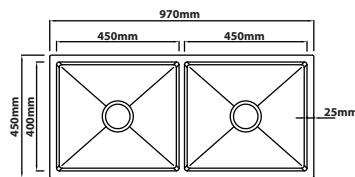

### MG-4545

Overall Size : L450 x W450 x D230mm  
 Bowl Size : L400 x W400 x D220mm  
 Thickness : 1.0 + 3.0mm  
 Finishing : Nano & PVD Silver  
 With Millet Grain Texture

### MG-5545

Overall Size : L550 x W450 x D230mm  
 Bowl Size : L500 x W400 x D220mm  
 Thickness : 1.0 + 3.0mm  
 Finishing : Nano & PVD Silver  
 With Millet Grain Texture

### MG-6545

Overall Size : L650 x W450 x D230mm  
 Bowl Size : L600 x W400 x D220mm  
 Thickness : 1.0 + 3.0mm  
 Finishing : Nano & PVD Silver  
 With Millet Grain Texture

### MG-7645

Overall Size : L760 x W450 x D230mm  
 Bowl Size : L710 x W400 x D220mm  
 Thickness : 1.0 + 3.0mm  
 Finishing : Nano & PVD Silver  
 With Millet Grain Texture