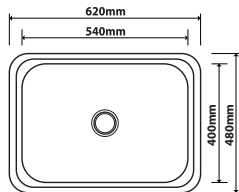

### UM-4944A

Overall Size : L490 x W440 x D200mm  
 Bowl Size : L450 x W400 x D200mm  
 Thickness : 0.8mm  
 Finishing : Satin Finish

### UM-5444

Overall Size : L540 x W440 x D200mm  
 Bowl Size : L500 x W400 x D200mm  
 Thickness : 0.8mm  
 Finishing : Satin Finish

### MK-5040

Overall Size : L500 x W400 x D210mm  
 Bowl Size : L430 x W330 x D210mm  
 Thickness : 0.7mm  
 Finishing : Satin Finish

### MK-6248

Overall Size : L620 x W480 x D20 mm  
 Bowl Size : L540 x W400 x D200 mm  
 Thickness : 0.8mm  
 Finishing : Satin Finish