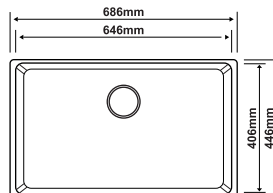

### MT-10848-GM

Overall Size : L1080 x W480 x D230mm  
 Bowl Size : L1030 x W430 x D220mm  
 Thickness : 1.0 + 3.0mm  
 Finishing : Nano & PVD Gun Metal  
 With Millet Grain Texture

### SE-4845

Overall Size : L484 x W446 x D203mm  
 Bowl Size : L444 x W406 x D203mm  
 Thickness : 1.0mm  
 Finishing : Hairline Finish

### SE-5845

Overall Size : L586 x W446 x D229mm  
 Bowl Size : L546 x W406 x D229mm  
 Thickness : 1.0 mm  
 Finishing : Hairline Finish

### SE-6845

Overall Size : L686 x W446 x D229mm  
 Bowl Size : L646 x W406 x D229mm  
 Thickness : 1.0mm  
 Finishing : Hairline Finish