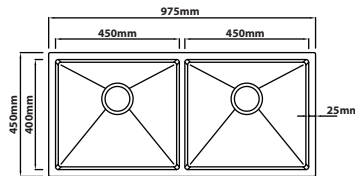

**NR-4545-GM**

Overall Size : L450 x W450 x D230mm  
 Bowl Size : L400 x W400 x D230mm  
 Thickness : 1.0mm  
 Finishing : Satin Finish

**NR-5845-GM**

Overall Size : L580 x W450 x D230mm  
 Bowl Size : L530 x W400 x D230mm  
 Thickness : 1.0mm  
 Finishing : Satin Finish

**NR-6545-GM**

Overall Size : L650 x W450 x D230mm  
 Bowl Size : L600 x W400 x D230mm  
 Thickness : 1.0mm  
 Finishing : Satin Finish

**NR-8045-GM**

Overall Size : L800 x W450 x D230mm  
 Bowl Size : L750 x W400 x D230mm  
 Thickness : 1.0mm  
 Finishing : Satin Finish

**NR-9045A-GM**

Overall Size : L900 x W450 x D230mm  
 Bowl Size : L500 x W400 x D230mm  
 : L325 x W400 x D230mm  
 Thickness : 1.0mm  
 Finishing : Satin Finish

**NR-9745D-GM**

Overall Size : L975 x W450 x D230mm  
 Bowl Size : L450 x W400 x D230mm  
 : L450 x W400 x D230mm  
 Thickness : 1.0mm  
 Finishing : Satin Finish

Overall Size : L580 x W450 x D230mm  
 Bowl Size : L530 x W400 x D230mm  
 Thickness : 1.0 + 3.0mm  
 Finishing : Nano Satin With Fabric Texture

**FN-6545**

Overall Size : L650 x W450 x D230mm  
 Bowl Size : L600 x W400 x D230mm  
 Thickness : 1.0 + 3.0mm  
 Finishing : Nano Satin With Fabric Texture