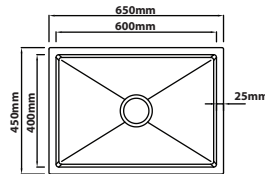

Overall Size : L580 x W480 x D230mm  
 Bowl Size : L530 x W410 x D230mm  
 Thickness : 1.0 + 3.0mm  
 Finishing : Nano & PVD Gun Metal  
 With Stone Texture

**TN-6848-GM**

Overall Size : L680 x W480 x D230mm  
 Bowl Size : L630 x W410 x D230mm  
 Thickness : 1.0 + 3.0mm  
 Finishing : Nano & PVD Gun Metal  
 With Stone Texture

1-Tier Kitchen Sink

**NP-8045-GM**

Overall Size : L800 x W450 x D230mm  
 Bowl Size : L740 x W390 x D230mm  
 Thickness : 1.0mm  
 Finishing : Nano & PVD Gun Metal

### MG-4545

Overall Size : L450 x W450 x D230mm  
 Bowl Size : L400 x W400 x D220mm  
 Thickness : 1.0 + 3.0mm  
 Finishing : Nano & PVD Silver  
 With Millet Grain Texture

### MG-5545

Overall Size : L550 x W450 x D230mm  
 Bowl Size : L500 x W400 x D220mm  
 Thickness : 1.0 + 3.0mm  
 Finishing : Nano & PVD Silver  
 With Millet Grain Texture