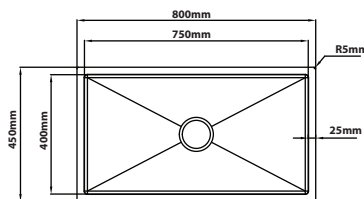

### FN-5045-GM

Overall Size : L500 x W450 x D230mm  
 Bowl Size : L450 x W400 x D230mm  
 Thickness : 1.0 + 3.0mm  
 Finishing : Nano & PVD Gun Metal  
 With Fabric Texture

### FN-5845-GM

Overall Size : L580 x W450 x D230mm  
 Bowl Size : L530 x W400 x D230mm  
 Thickness : 1.0 + 3.0mm  
 Finishing : Nano & PVD Gun Metal  
 With Fabric Texture

### FN-6545-GM

Overall Size : L650 x W450 x D230mm  
 Bowl Size : L600 x W400 x D230mm  
 Thickness : 1.0 + 3.0mm  
 Finishing : Nano & PVD Gun Metal  
 With Fabric Texture

### FN-8045-GM

Overall Size : L800 x W450 x D230mm  
 Bowl Size : L750 x W400 x D230mm  
 Thickness : 1.0 + 3.0mm  
 Finishing : Nano & PVD Gun Metal  
 With Fabric Texture

Stone Texture Series | Nano Satin