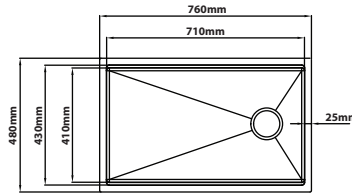

Dotted Stone Texture Series | Nano Satin

1-Tier Kitchen Sink

TN-7648R

Overall Size : L760 x W480 x D230mm
Bowl Size : L710 x W410 x D230mm
Thickness : 1.0 + 3.0mm
Finishing : Nano Satin
With Dotted Stone Texture