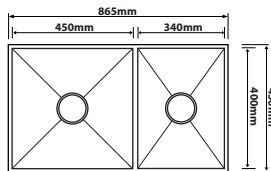

### SS-4545

Overall Size : L450 x W450 x D254mm  
 Bowl Size : L400 x W400 x D254mm  
 Thickness : 1.2mm  
 Finishing : Hairline Finish

### SS-5145

Overall Size : L510 x W450 x D254mm  
 Bowl Size : L460 x W400 x D254mm  
 Thickness : 1.2mm  
 Finishing : Hairline Finish

### SS-6545

Overall Size : L650 x W450 x D254mm  
 Bowl Size : L600 x W400 x D254mm  
 Thickness : 1.2mm  
 Finishing : Hairline Finish

### SS-7645

Overall Size : L760 x W450 x D254mm  
 Bowl Size : L720 x W400 x D254mm  
 Thickness : 1.2mm  
 Finishing : Hairline Finish