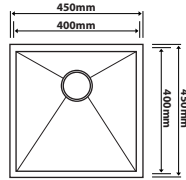

SS Series | Handmade Craft Sink