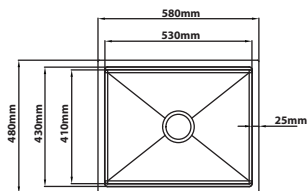

### FN-5845-GM

Overall Size : L580 x W450 x D230mm  
 Bowl Size : L530 x W400 x D230mm  
 Thickness : 1.0 + 3.0mm  
 Finishing : Nano & PVD Gun Metal  
 With Fabric Texture

### FN-6545-GM

Overall Size : L650 x W450 x D230mm  
 Bowl Size : L600 x W400 x D230mm  
 Thickness : 1.0 + 3.0mm  
 Finishing : Nano & PVD Gun Metal  
 With Fabric Texture

### FN-8045-GM

Overall Size : L800 x W450 x D230mm  
 Bowl Size : L750 x W400 x D230mm  
 Thickness : 1.0 + 3.0mm  
 Finishing : Nano & PVD Gun Metal  
 With Fabric Texture

Stone Texture Series | Nano Satin

**TN-5848**

Overall Size : L580 x W480 x D230mm  
 Bowl Size : L530 x W410 x D230mm  
 Thickness : 1.0 + 3.0mm  
 Finishing : Nano Satin With Stone Texture

**TN-6848**

Overall Size : L680 x W480 x D230mm  
 Bowl Size : L630 x W410 x D230mm  
 Thickness : 1.0 + 3.0mm  
 Finishing : Nano Satin With Stone Texture