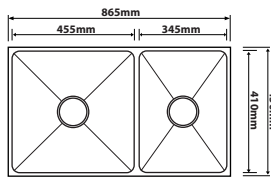

### SR-5145

Overall Size : L510 x W450 x D220mm  
Bowl Size : L460 x W400 x D220mm  
Thickness : 1.2mm  
Finishing : Hairline Finish

### SR-6545

Overall Size : L650 x W450 x D228mm  
Bowl Size : L610 x W410 x D228mm  
Thickness : 1.2mm  
Finishing : Hairline Finish

### SR-7645

Overall Size : L760 x W450 x D220mm  
Bowl Size : L710 x W400 x D220mm  
Thickness : 1.2mm  
Finishing : Hairline Finish

### SR-8045

Overall Size : L800 x W450 x D228mm  
 Bowl Size : L760 x W410 x D228mm  
 Thickness : 1.2mm  
 Finishing : Hairline Finish