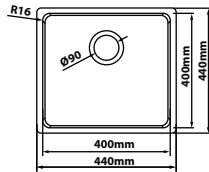

UM-4444

Overall Size : L440 x W440 x D200 mm
Bowl Size : L400 x W400 x D200 mm
Thickness : 0.7mm
Finishing : Satin Finish