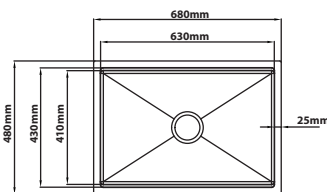

### FN-5845-GM

Overall Size : L580 x W450 x D230mm  
 Bowl Size : L530 x W400 x D230mm  
 Thickness : 1.0 + 3.0mm  
 Finishing : Nano & PVD Gun Metal  
 With Fabric Texture

### FN-6545-GM

Overall Size : L650 x W450 x D230mm  
 Bowl Size : L600 x W400 x D230mm  
 Thickness : 1.0 + 3.0mm  
 Finishing : Nano & PVD Gun Metal  
 With Fabric Texture

### FN-8045-GM

Overall Size : L800 x W450 x D230mm  
 Bowl Size : L750 x W400 x D230mm  
 Thickness : 1.0 + 3.0mm  
 Finishing : Nano & PVD Gun Metal  
 With Fabric Texture

Stone Texture Series | Nano Satin

**TN-5848**

Overall Size : L580 x W480 x D230mm  
 Bowl Size : L530 x W410 x D230mm  
 Thickness : 1.0 + 3.0mm  
 Finishing : Nano Satin With Stone Texture

**TN-6848**

Overall Size : L680 x W480 x D230mm  
 Bowl Size : L630 x W410 x D230mm  
 Thickness : 1.0 + 3.0mm  
 Finishing : Nano Satin With Stone Texture