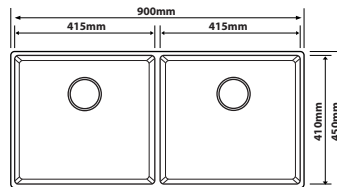

SE-9045D

Overall Size : L900 x W450 x D229mm
Bowl Size : L415 x W410 x D229mm
              : L415 x W410 x D229mm
Thickness : 1.0mm
Finishing : Hairline Finish