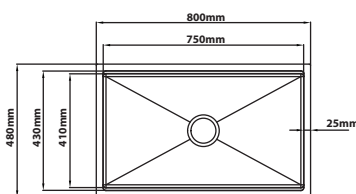

### FN-5845-GM

Overall Size : L580 x W450 x D230mm  
 Bowl Size : L530 x W400 x D230mm  
 Thickness : 1.0 + 3.0mm  
 Finishing : Nano & PVD Gun Metal  
 With Fabric Texture

### FN-6545-GM

Overall Size : L650 x W450 x D230mm  
 Bowl Size : L600 x W400 x D230mm  
 Thickness : 1.0 + 3.0mm  
 Finishing : Nano & PVD Gun Metal  
 With Fabric Texture

### FN-8045-GM

Overall Size : L800 x W450 x D230mm  
 Bowl Size : L750 x W400 x D230mm  
 Thickness : 1.0 + 3.0mm  
 Finishing : Nano & PVD Gun Metal  
 With Fabric Texture

Stone Texture Series | Nano Satin

**TN-5848**

Overall Size : L580 x W480 x D230mm  
 Bowl Size : L530 x W410 x D230mm  
 Thickness : 1.0 + 3.0mm  
 Finishing : Nano Satin With Stone Texture

**TN-6848**

Overall Size : L680 x W480 x D230mm  
 Bowl Size : L630 x W410 x D230mm  
 Thickness : 1.0 + 3.0mm  
 Finishing : Nano Satin With Stone Texture