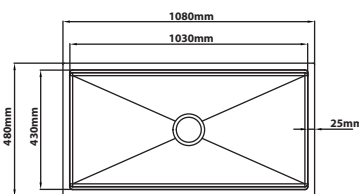

### MG-6545-RG

Overall Size : L650 x W450 x D230mm  
 Bowl Size : L600 x W400 x D220mm  
 Thickness : 1.0 + 3.0mm  
 Finishing : Nano & PVD Rose Gold  
 With Millet Grain Texture

### MG-5045-ZG

Overall Size : L500 x W450 x D230mm  
 Bowl Size : L450 x W400 x D220mm  
 Thickness : 1.0mm  
 Finishing : Nano & PVD Zirconium Gold  
 With Millet Grain Texture

### MG-6545-ZG

Overall Size : L650 x W450 x D230mm  
 Bowl Size : L600 x W400 x D220mm  
 Thickness : 1.0mm  
 Finishing : Nano & PVD Zirconium Gold  
 With Millet Grain Texture

**MT-6848**

Overall Size : L680 x W480 x D230mm  
 Bowl Size : L630 x W430 x D220mm  
 Thickness : 1.0 + 3.0mm  
 Finishing : Nano & PVD Silver  
 With Millet Grain Texture

**MT-8848**

Overall Size : L880 x W480 x D230mm  
 Bowl Size : L830 x W430 x D220mm  
 Thickness : 1.0 + 3.0mm  
 Finishing : Nano & PVD Silver  
 With Millet Grain Texture

**MT-10848**

Overall Size : L1080 x W480 x D230mm  
 Bowl Size : L1030 x W430 x D220mm  
 Thickness : 1.0 + 3.0mm  
 Finishing : Nano & PVD Silver  
 With Millet Grain Texture