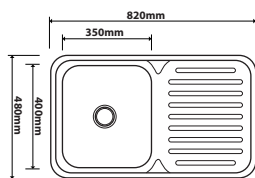

### MK-5040

Overall Size : L500 x W400 x D210mm  
 Bowl Size : L430 x W330 x D210mm  
 Thickness : 0.7mm  
 Finishing : Satin Finish

### MK-6045

Overall Size : L600 x W450 x D200mm  
 Bowl Size : L564 x W414 x D200mm  
 Thickness : 0.55mm  
 Finishing : Satin Finish

### MK-6248

Overall Size : L620 x W480 x D20 mm  
 Bowl Size : L540 x W400 x D200 mm  
 Thickness : 0.8mm  
 Finishing : Satin Finish

### MK-8045D

Overall Size : L800 x W450 x D210mm  
 Bowl Size : L355 x W390 x D210mm  
 Thickness : 0.7mm  
 Finishing : Satin Finish