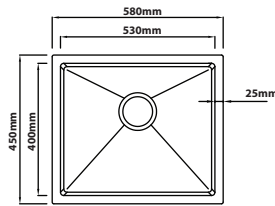

**NR-4545-GM**

Overall Size : L450 x W450 x D230mm  
 Bowl Size : L400 x W400 x D230mm  
 Thickness : 1.0mm  
 Finishing : Satin Finish

**NR-5845-GM**

Overall Size : L580 x W450 x D230mm  
 Bowl Size : L530 x W400 x D230mm  
 Thickness : 1.0mm  
 Finishing : Satin Finish

**NR-6545-GM**

Overall Size : L650 x W450 x D230mm  
 Bowl Size : L600 x W400 x D230mm  
 Thickness : 1.0mm  
 Finishing : Satin Finish

**NR-8045-GM**

Overall Size : L800 x W450 x D230mm  
 Bowl Size : L750 x W400 x D230mm  
 Thickness : 1.0mm  
 Finishing : Satin Finish

**NR-9045A-GM**

Overall Size : L900 x W450 x D230mm  
 Bowl Size : L500 x W400 x D230mm  
 : L325 x W400 x D230mm  
 Thickness : 1.0mm  
 Finishing : Satin Finish

**NR-9745D-GM**

Overall Size : L975 x W450 x D230mm  
 Bowl Size : L450 x W400 x D230mm  
 : L450 x W400 x D230mm  
 Thickness : 1.0mm  
 Finishing : Satin Finish

Overall Size : L580 x W450 x D230mm  
 Bowl Size : L530 x W400 x D230mm  
 Thickness : 1.0 + 3.0mm  
 Finishing : Nano Satin With Fabric Texture

**FN-6545**

Overall Size : L650 x W450 x D230mm  
 Bowl Size : L600 x W400 x D230mm  
 Thickness : 1.0 + 3.0mm  
 Finishing : Nano Satin With Fabric Texture