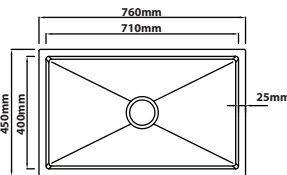

### MG-7645

Overall Size : L760 x W450 x D230mm  
 Bowl Size : L710 x W400 x D220mm  
 Thickness : 1.0 + 3.0mm  
 Finishing : Nano & PVD Silver  
 With Millet Grain Texture

### MG-9745D

Overall Size : L970 x W450 x D230mm  
 Bowl Size : L450 x W400 x D220mm  
 Bowl Size : L450 x W400 x D220mm  
 Thickness : 1.0 + 3.0mm  
 Finishing : Nano & PVD Silver  
 With Millet Grain Texture

Millet Grain Series | Nano & PVD Gun Metal

**MG-4545-GM**

Overall Size : L450 x W450 x D230mm  
 Bowl Size : L400 x W400 x D220mm  
 Thickness : 1.0 + 3.0mm  
 Finishing : Nano & PVD Gun Metal  
 With Millet Grain Texture

**MG-5545-GM**

Overall Size : L550 x W450 x D230mm  
 Bowl Size : L500 x W400 x D220mm  
 Thickness : 1.0 + 3.0mm  
 Finishing : Nano & PVD Gun Metal  
 With Millet Grain Texture

**MG-6545-GM**

Overall Size : L650 x W450 x D230mm  
 Bowl Size : L600 x W400 x D220mm  
 Thickness : 1.0 + 3.0mm  
 Finishing : Nano & PVD Gun Metal  
 With Millet Grain Texture