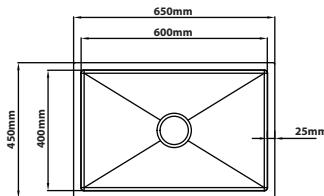

### MG-9745D

Overall Size : L970 x W450 x D230mm  
 Bowl Size : L450 x W400 x D220mm  
 Bowl Size : L450 x W400 x D220mm  
 Thickness : 1.0 + 3.0mm  
 Finishing : Nano & PVD Silver  
 With Millet Grain Texture

**MG-5545-GM**

Overall Size : L550 x W450 x D230mm  
 Bowl Size : L500 x W400 x D220mm  
 Thickness : 1.0 + 3.0mm  
 Finishing : Nano & PVD Gun Metal  
 With Millet Grain Texture

**MG-6545-GM**

Overall Size : L650 x W450 x D230mm  
 Bowl Size : L600 x W400 x D220mm  
 Thickness : 1.0 + 3.0mm  
 Finishing : Nano & PVD Gun Metal  
 With Millet Grain Texture

**MG-7645-GM**

Overall Size : L760 x W450 x D230mm  
 Bowl Size : L710 x W400 x D220mm  
 Thickness : 1.0 + 3.0mm  
 Finishing : Nano & PVD Gun Metal  
 With Millet Grain Texture

**MG-9745A-GM**

Overall Size : L970 x W450 x D230mm  
 Bowl Size : L530 x W400 x D220mm  
 L370 x W400 x D220mm  
 Thickness : 1.0 + 3.0mm  
 Finishing : Nano & PVD Gun Metal  
 With Millet Grain Texture

### MG-5045-RG

Overall Size : L500 x W450 x D230mm  
 Bowl Size : L450 x W400 x D220mm  
 Thickness : 1.0 + 3.0mm  
 Finishing : Nano & PVD Rose Gold  
 With Millet Grain Texture