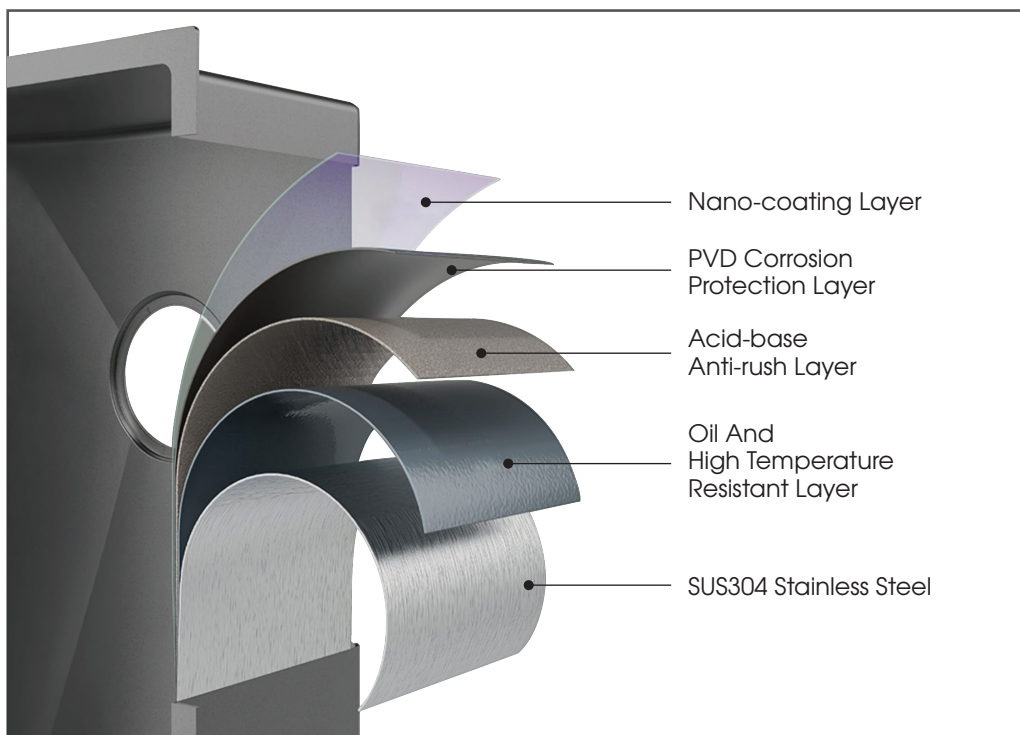

## WHAT IS PVD COATING ON STAINLESS STEEL?

Our PVD coating stainless steel, with Physical Vapor Deposition (PVD), is a process to produce a metal vappor (titanium, chromium and aluminium) that can be deposited on electrically conductive materials as a thin, strongly adherent pure metalor alloy coating. Using a cathodic arc source, the procedure is carried out in a vacuum chamber. A wide range of colors can be created.

## WHAT IS NANO COATING ON SINK?

The coating is made of nano-sized ceramic compounds. The ultra-small particles form a thin, transparent coating film, keeping a sink's metallic lustre for longer, as well as ensuring surface hardness equicalent to a pencil hardness of 9H.