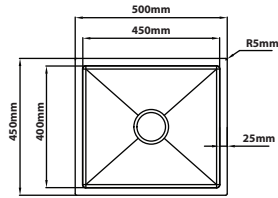

**NR-9045A-GM**

Overall Size : L900 x W450 x D230mm  
 Bowl Size : L500 x W400 x D230mm  
 : L325 x W400 x D230mm  
 Thickness : 1.0mm  
 Finishing : Satin Finish

**NR-9745D-GM**

Overall Size : L975 x W450 x D230mm  
 Bowl Size : L450 x W400 x D230mm  
 : L450 x W400 x D230mm  
 Thickness : 1.0mm  
 Finishing : Satin Finish

Overall Size : L580 x W450 x D230mm  
 Bowl Size : L530 x W400 x D230mm  
 Thickness : 1.0 + 3.0mm  
 Finishing : Nano Satin With Fabric Texture

**FN-6545**

Overall Size : L650 x W450 x D230mm  
 Bowl Size : L600 x W400 x D230mm  
 Thickness : 1.0 + 3.0mm  
 Finishing : Nano Satin With Fabric Texture

**FN-8045**

Overall Size : L800 x W450 x D230mm  
 Bowl Size : L750 x W400 x D230mm  
 Thickness : 1.0 + 3.0mm  
 Finishing : Nano Satin With Fabric Texture

### FN-5045-GM

Overall Size : L500 x W450 x D230mm  
 Bowl Size : L450 x W400 x D230mm  
 Thickness : 1.0 + 3.0mm  
 Finishing : Nano & PVD Gun Metal  
 With Fabric Texture