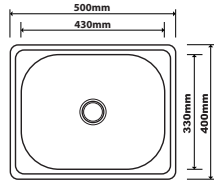

MK Series | Top-Mount Kitchen Sink

MK-5040

Overall Size : L500 x W400 x D210mm
Bowl Size : L430 x W330 x D210mm
Thickness : 0.7mm
Finishing : Satin Finish