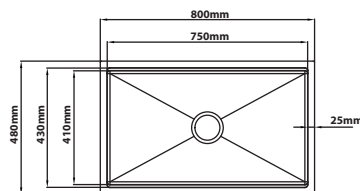

**TN-5848**

Overall Size : L580 x W480 x D230mm  
 Bowl Size : L530 x W410 x D230mm  
 Thickness : 1.0 + 3.0mm  
 Finishing : Nano Satin With Stone Texture

**TN-6848**

Overall Size : L680 x W480 x D230mm  
 Bowl Size : L630 x W410 x D230mm  
 Thickness : 1.0 + 3.0mm  
 Finishing : Nano Satin With Stone Texture

**TN-8048**

Overall Size : L800 x W480 x D230mm  
 Bowl Size : L750 x W410 x D230mm  
 Thickness : 1.0 + 3.0mm  
 Finishing : Nano Satin With Stone Texture

Stone Texture Series | Nano & PVD Gun Metal

**TN-5848-GM**

Overall Size : L580 x W480 x D230mm  
 Bowl Size : L530 x W410 x D230mm  
 Thickness : 1.0 + 3.0mm  
 Finishing : Nano & PVD Gun Metal  
 With Stone Texture

**TN-6848-GM**

Overall Size : L680 x W480 x D230mm  
 Bowl Size : L630 x W410 x D230mm  
 Thickness : 1.0 + 3.0mm  
 Finishing : Nano & PVD Gun Metal  
 With Stone Texture

**TN-8048-GM**

Overall Size : L800 x W480 x D230mm  
 Bowl Size : L750 x W410 x D230mm  
 Thickness : 1.0 + 3.0mm  
 Finishing : Nano & PVD Gun Metal  
 With Stone Texture

Dotted Stone Texture Series | Nano Satin