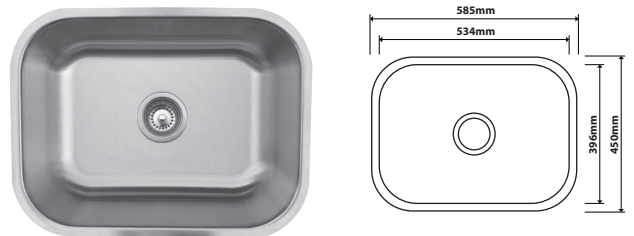

**BU-4843**

Overall Size : L483 x W430 x D230mm  
 Bowl Size : L433 x W380 x D230mm  
 Thickness : 1.2mm  
 Finishing : Satin Finish

**BU-5344**

Overall Size : L533 x W442 x D230mm  
 Bowl Size : L483 x W392 x D230mm  
 Thickness : 1.2mm  
 Finishing : Satin Finish

**BU-5845**

Overall Size : L586 x W456 x D230mm  
 Bowl Size : L536 x W406 x D230mm  
 Thickness : 1.2mm  
 Finishing : Satin Finish

**BU-7645**

Overall Size : L762 x W457 x D230mm  
 Bowl Size : L712 x W407 x D230mm  
 Thickness : 1.2 mm  
 Finishing : Satin Finish

**BU-8448D**

Overall Size : L838 x W483 x D230mm  
 Bowl Size : L379 x W433 x D230mm  
 Thickness : 1.2mm  
 Finishing : Satin Finish

**BU-5845-1**

Overall Size : L585 x W450 x D203mm  
 Bowl Size : L534 x W396 x D203mm  
 Thickness : 1.2mm  
 Finishing : Satin Finish