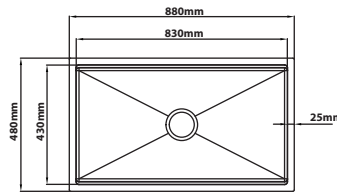

MT-6848-GM

Overall Size : L680 x W480 x D230mm
Bowl Size : L630 x W430 x D220mm
Thickness : 1.0 + 3.0mm
Finishing : Nano & PVD Gun Metal
With Millet Grain Texture