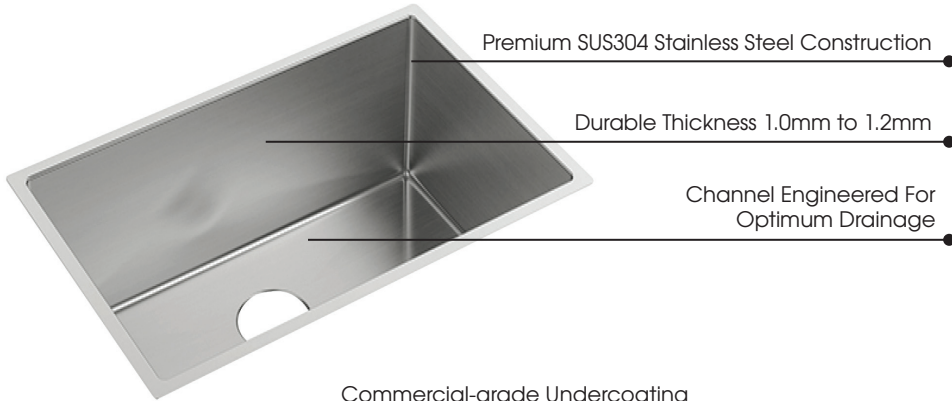

SOUNDPROOF Kitchen Sink

Sound absorbing silencer pad for sound elimination to deaden the noise and anti-vibration, that helps reduce clattering sound of washing dishes.

Premium SUS304 Stainless Steel Construction

Durable Thickness 1.0mm to 1.2mm

Channel Engineered For Optimum Drainage

Commercial-grade Undercoating Provides An Extra Level Of Soundproofing & Protect The Sink From Condensation Buildup.

Extra-Thick Rubber Dampening Pads

Top Quality Soundproofing Rubber Dampening Pads Absorb Noise & Vibration