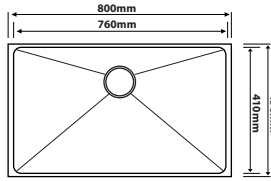

SR Series | Handmade Craft Sink

SR-8045

Overall Size : L800 x W450 x D228mm
Bowl Size : L760 x W410 x D228mm
Thickness : 1.2mm
Finishing : Hairline Finish