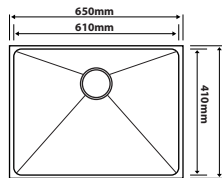

SR-5145

Overall Size : L510 x W450 x D220mm
Bowl Size : L460 x W400 x D220mm
Thickness : 1.2mm
Finishing : Hairline Finish