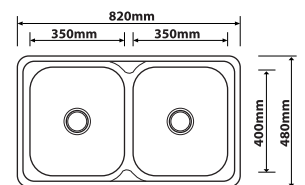

MK-8248-20

Overall Size : L820 x W480 x D200mm
Bowl Size : L350 x W400 x D200mm
Thickness : 0.8mm
Finishing : Satin Finish