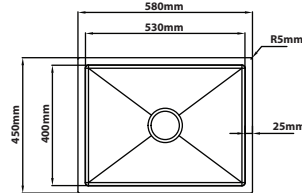

Overall Size : L580 x W450 x D230mm  
 Bowl Size : L530 x W400 x D230mm  
 Thickness : 1.0 + 3.0mm  
 Finishing : Nano Satin With Fabric Texture

**FN-6545**

Overall Size : L650 x W450 x D230mm  
 Bowl Size : L600 x W400 x D230mm  
 Thickness : 1.0 + 3.0mm  
 Finishing : Nano Satin With Fabric Texture

**FN-8045**

Overall Size : L800 x W450 x D230mm  
 Bowl Size : L750 x W400 x D230mm  
 Thickness : 1.0 + 3.0mm  
 Finishing : Nano Satin With Fabric Texture

### FN-5045-GM

Overall Size : L500 x W450 x D230mm  
 Bowl Size : L450 x W400 x D230mm  
 Thickness : 1.0 + 3.0mm  
 Finishing : Nano & PVD Gun Metal  
 With Fabric Texture

### FN-5845-GM

Overall Size : L580 x W450 x D230mm  
 Bowl Size : L530 x W400 x D230mm  
 Thickness : 1.0 + 3.0mm  
 Finishing : Nano & PVD Gun Metal  
 With Fabric Texture