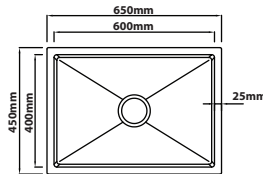

### MG-7645

Overall Size : L760 x W450 x D230mm  
 Bowl Size : L710 x W400 x D220mm  
 Thickness : 1.0 + 3.0mm  
 Finishing : Nano & PVD Silver  
 With Millet Grain Texture

### MG-9745D

Overall Size : L970 x W450 x D230mm  
 Bowl Size : L450 x W400 x D220mm  
 Bowl Size : L450 x W400 x D220mm  
 Thickness : 1.0 + 3.0mm  
 Finishing : Nano & PVD Silver  
 With Millet Grain Texture

Millet Grain Series | Nano & PVD Gun Metal

**MG-4545-GM**

Overall Size : L450 x W450 x D230mm  
 Bowl Size : L400 x W400 x D220mm  
 Thickness : 1.0 + 3.0mm  
 Finishing : Nano & PVD Gun Metal  
 With Millet Grain Texture

**MG-5545-GM**

Overall Size : L550 x W450 x D230mm  
 Bowl Size : L500 x W400 x D220mm  
 Thickness : 1.0 + 3.0mm  
 Finishing : Nano & PVD Gun Metal  
 With Millet Grain Texture

**MG-6545-GM**

Overall Size : L650 x W450 x D230mm  
 Bowl Size : L600 x W400 x D220mm  
 Thickness : 1.0 + 3.0mm  
 Finishing : Nano & PVD Gun Metal  
 With Millet Grain Texture