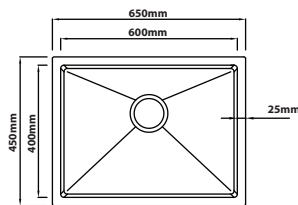

**NR-4545-GM**

Overall Size : L450 x W450 x D230mm  
 Bowl Size : L400 x W400 x D230mm  
 Thickness : 1.0mm  
 Finishing : Satin Finish

**NR-5845-GM**

Overall Size : L580 x W450 x D230mm  
 Bowl Size : L530 x W400 x D230mm  
 Thickness : 1.0mm  
 Finishing : Satin Finish

**NR-6545-GM**

Overall Size : L650 x W450 x D230mm  
 Bowl Size : L600 x W400 x D230mm  
 Thickness : 1.0mm  
 Finishing : Satin Finish

**NR-8045-GM**

Overall Size : L800 x W450 x D230mm  
 Bowl Size : L750 x W400 x D230mm  
 Thickness : 1.0mm  
 Finishing : Satin Finish

**NR-9045A-GM**

Overall Size : L900 x W450 x D230mm  
 Bowl Size : L500 x W400 x D230mm  
 : L325 x W400 x D230mm  
 Thickness : 1.0mm  
 Finishing : Satin Finish

**NR-9745D-GM**

Overall Size : L975 x W450 x D230mm  
 Bowl Size : L450 x W400 x D230mm  
 : L450 x W400 x D230mm  
 Thickness : 1.0mm  
 Finishing : Satin Finish

Overall Size : L580 x W450 x D230mm  
 Bowl Size : L530 x W400 x D230mm  
 Thickness : 1.0 + 3.0mm  
 Finishing : Nano Satin With Fabric Texture

**FN-6545**

Overall Size : L650 x W450 x D230mm  
 Bowl Size : L600 x W400 x D230mm  
 Thickness : 1.0 + 3.0mm  
 Finishing : Nano Satin With Fabric Texture