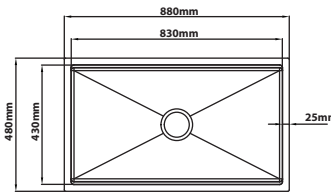

### MG-6545-RG

Overall Size : L650 x W450 x D230mm  
 Bowl Size : L600 x W400 x D220mm  
 Thickness : 1.0 + 3.0mm  
 Finishing : Nano & PVD Rose Gold  
 With Millet Grain Texture

### MG-5045-ZG

Overall Size : L500 x W450 x D230mm  
 Bowl Size : L450 x W400 x D220mm  
 Thickness : 1.0mm  
 Finishing : Nano & PVD Zirconium Gold  
 With Millet Grain Texture

### MG-6545-ZG

Overall Size : L650 x W450 x D230mm  
 Bowl Size : L600 x W400 x D220mm  
 Thickness : 1.0mm  
 Finishing : Nano & PVD Zirconium Gold  
 With Millet Grain Texture

**MT-6848**

Overall Size : L680 x W480 x D230mm  
 Bowl Size : L630 x W430 x D220mm  
 Thickness : 1.0 + 3.0mm  
 Finishing : Nano & PVD Silver  
 With Millet Grain Texture

**MT-8848**

Overall Size : L880 x W480 x D230mm  
 Bowl Size : L830 x W430 x D220mm  
 Thickness : 1.0 + 3.0mm  
 Finishing : Nano & PVD Silver  
 With Millet Grain Texture

**MT-10848**

Overall Size : L1080 x W480 x D230mm  
 Bowl Size : L1030 x W430 x D220mm  
 Thickness : 1.0 + 3.0mm  
 Finishing : Nano & PVD Silver  
 With Millet Grain Texture