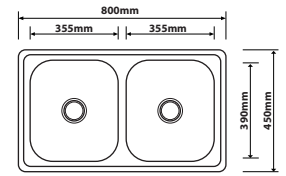

### UM-5444

Overall Size : L540 x W440 x D200mm  
 Bowl Size : L500 x W400 x D200mm  
 Thickness : 0.8mm  
 Finishing : Satin Finish

### MK-5040

Overall Size : L500 x W400 x D210mm  
 Bowl Size : L430 x W330 x D210mm  
 Thickness : 0.7mm  
 Finishing : Satin Finish

### MK-6045

Overall Size : L600 x W450 x D200mm  
 Bowl Size : L564 x W414 x D200mm  
 Thickness : 0.55mm  
 Finishing : Satin Finish

### MK-6248

Overall Size : L620 x W480 x D20 mm  
 Bowl Size : L540 x W400 x D200 mm  
 Thickness : 0.8mm  
 Finishing : Satin Finish