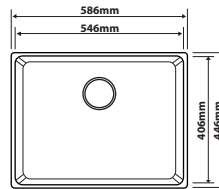

### MT-8848-GM

Overall Size : L880 x W480 x D230mm  
 Bowl Size : L830 x W430 x D220mm  
 Thickness : 1.0 + 3.0mm  
 Finishing : Nano & PVD Gun Metal  
 With Millet Grain Texture

### MT-10848-GM

Overall Size : L1080 x W480 x D230mm  
 Bowl Size : L1030 x W430 x D220mm  
 Thickness : 1.0 + 3.0mm  
 Finishing : Nano & PVD Gun Metal  
 With Millet Grain Texture

### SE-4845

Overall Size : L484 x W446 x D203mm  
 Bowl Size : L444 x W406 x D203mm  
 Thickness : 1.0mm  
 Finishing : Hairline Finish

### SE-5845

Overall Size : L586 x W446 x D229mm  
 Bowl Size : L546 x W406 x D229mm  
 Thickness : 1.0 mm  
 Finishing : Hairline Finish