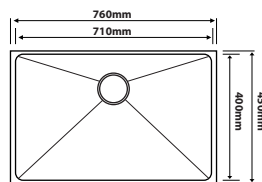

SR-7645

Overall Size : L760 x W450 x D220mm
Bowl Size : L710 x W400 x D220mm
Thickness : 1.2mm
Finishing : Hairline Finish