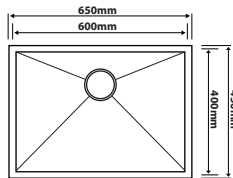

### SR-9745A

Overall Size : L975 x W450 x D228mm  
 Bowl Size : L535 x W410 x D228mm  
 : L375 x W410 x D228mm  
 Thickness : 1.2mm  
 Finishing : Hairline Finish

### SR-9745D

Overall Size : L975 x W450 x D220mm  
 Bowl Size : L455 x W410 x D220mm  
 : L455 x W410 x D220mm  
 Thickness : 1.2mm  
 Finishing : Hairline Finish

### SS-4545

Overall Size : L450 x W450 x D254mm  
 Bowl Size : L400 x W400 x D254mm  
 Thickness : 1.2mm  
 Finishing : Hairline Finish

### SS-5145

Overall Size : L510 x W450 x D254mm  
 Bowl Size : L460 x W400 x D254mm  
 Thickness : 1.2mm  
 Finishing : Hairline Finish