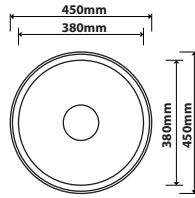

BK Series | Top-Mount Kitchen Sink

BK-4545

Overall Size : $\varnothing 450$ x D180mm
Bowl Size : $\varnothing 380$ x D180mm
Thickness : 0.8mm
Finishing : Pearl Satin Finish

Accessories

DK-A1W
114mm Waste Strainer
• DK & BU Series

DK-A2W
114mm Waste Strainer

MK-110W
110mm Waste Strainer

SS-114W
110mm Waste Strainer
• SS/SR Series