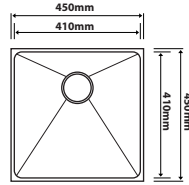

SR Series | Handmade Craft Sink