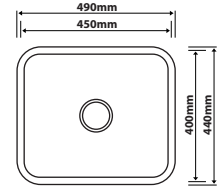

**BU-4843**

Overall Size : L483 x W430 x D230mm  
 Bowl Size : L433 x W380 x D230mm  
 Thickness : 1.2mm  
 Finishing : Satin Finish

**BU-5344**

Overall Size : L533 x W442 x D230mm  
 Bowl Size : L483 x W392 x D230mm  
 Thickness : 1.2mm  
 Finishing : Satin Finish

**BU-5845**

Overall Size : L586 x W456 x D230mm  
 Bowl Size : L536 x W406 x D230mm  
 Thickness : 1.2mm  
 Finishing : Satin Finish

**BU-7645**

Overall Size : L762 x W457 x D230mm  
 Bowl Size : L712 x W407 x D230mm  
 Thickness : 1.2 mm  
 Finishing : Satin Finish

**BU-8448D**

Overall Size : L838 x W483 x D230mm  
 Bowl Size : L379 x W433 x D230mm  
 Thickness : 1.2mm  
 Finishing : Satin Finish

**BU-5845-1**

Overall Size : L585 x W450 x D203mm  
 Bowl Size : L534 x W396 x D203mm  
 Thickness : 1.2mm  
 Finishing : Satin Finish

### UM-4439

Overall Size : L440 x W390 x D200mm  
 Bowl Size : L400 x W350 x D200mm  
 Thickness : 0.7mm  
 Finishing : Satin Finish