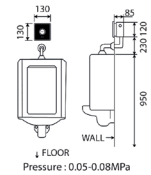

WC Sensor Flush Valve | Brass Chrome | SUS304 S/Steel Mirror Frame