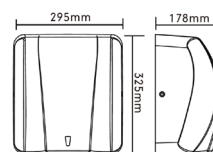

Automatic Sensing Hand Dryer

UHD 1000

Product : Automatic Sensing Hand Dryer
Size : W248 x H245 x D178mm
Voltage : 220-240V / 50Hz - 60Hz
Power Capacity : 1100W
Air speed : 105 m/s
Materials : ABS casing white colour coating

UHD 2000SV

Product : Automatic Sensing Hand Dryer
Size : W234 x H384 x D142mm
Voltage : 220-240V / 50Hz - 60Hz
Power Capacity : 1300W
Air speed : 150 m/s
Materials : ABS casing silver colour coating

UHD 2000W

Product : Automatic Sensing Hand Dryer
Size : W234 x H384 x D142mm
Voltage : 220-240V / 50Hz - 60Hz
Power Capacity : 1300W
Air speed : 150 m/s
Materials : ABS casing white colour coating

UHD 6000

Product : Automatic Sensing Hand Dryer
Size : W295 x H325 x D178mm
Voltage : 220-240V / 50Hz - 60Hz
Power Capacity : 1800W
Air speed : 115 m/s
Materials : Brushed SUS304 stainless steel casing

UHD 6100

Product : Automatic Sensing Hand Dryer
Size : W183 x H275 x D162mm
Voltage : 220-240V / 50Hz - 60Hz
Power Capacity : 1000W
Air speed : 110 m/s
Materials : Brushed SUS304 stainless steel casing