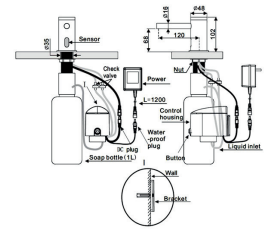

USR 805D

Product : Sensor Soap Dispenser
Capacity : 1000ml
Fixture connection : SP 805-SE Sensor eye / Control box
Power supply : AC power supply
Features : Foam or lye two way optional