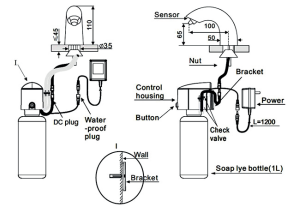

USR 807D

Product : Sensor Soap Dispenser
Capacity : 1000ml
Fixture connection : SP 807-SE Sensor eye / Control box
Power supply : AC power supply
Features : Foam or lye two way optional