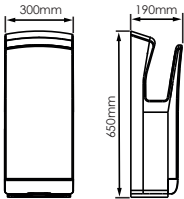

UHD 8000W

- Product : Automatic Sensing Double Jet Hand Dryer
- Size : W300 x H650 x D190mm
- Voltage : 220V / 50Hz - 60Hz
- Power Capacity : 800-850W
- Air speed : 95 m/s
- Features : With hepa filter / brushless motor
- Materials : High grade ABS white colour coating