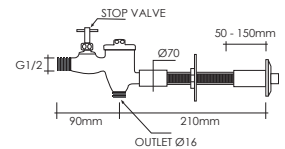

WC Flush Valve | Brass Chrome