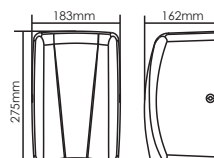

UHD 6100

Product : Automatic Sensing Hand Dryer
Size : W183 x H275 x D162mm
Voltage : 220-240V / 50Hz - 60Hz
Power Capacity : 1000W
Air speed : 110 m/s
Materials : Brushed SUS304 stainless steel casing