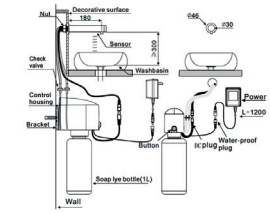

Sensor Soap Dispenser | Brass Chrome

USR 801W

Product : Wall Mounted Sensor Soap Dispenser
Capacity : 1000ml
Fixture connection : SP 801-SE Sensor eye / Control box
Power supply : AC power supply
Features : Foam or lye two way optional