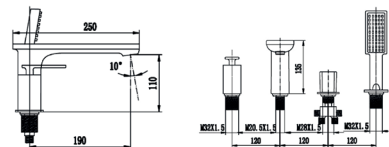

BTM-404-CR

Product : Deck-mounted 4-Hole Bath Mixer With Diverter