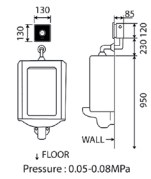

USR 509S

Product : Urinal Sensor flush valve
Fixture connection : SP 509-SE Sensor eye / "L" pipe
Power supply : AC power supply
Features : LED light, Concealed integration sensor, prevent vandal

Materials : SUS304 S/Steel matt face plate