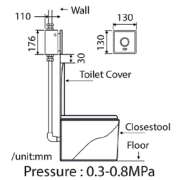

Urinal Sensor Flush Valve | Brass Chrome | Tempered Glass Face Plate