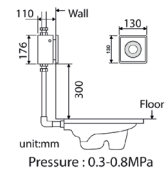

USR 609S

Product : WC Sensor flush valve
Fixture connection : SP 609-SE Sensor eye
Power supply : AC power supply
Features : LED light / concealed integration sensor / prevent vandal

Materials : SUS304 S/Steel matt face plate