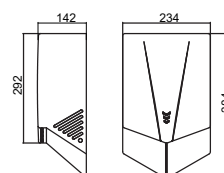

Automatic Sensing Hand Dryer

UHD 1000

Product : Automatic Sensing Hand Dryer
Size : W248 x H245 x D178mm
Voltage : 220-240V / 50Hz - 60Hz
Power Capacity : 1100W
Air speed : 105 m/s
Materials : ABS casing white colour coating

UHD 2000SV

Product : Automatic Sensing Hand Dryer
Size : W234 x H384 x D142mm
Voltage : 220-240V / 50Hz - 60Hz
Power Capacity : 1300W
Air speed : 150 m/s
Materials : ABS casing silver colour coating

UHD 2000W

Product : Automatic Sensing Hand Dryer
Size : W234 x H384 x D142mm
Voltage : 220-240V / 50Hz - 60Hz
Power Capacity : 1300W
Air speed : 150 m/s
Materials : ABS casing white colour coating

UHD 6000

Product : Automatic Sensing Hand Dryer
Size : W295 x H325 x D178mm
Voltage : 220-240V / 50Hz - 60Hz
Power Capacity : 1800W
Air speed : 115 m/s
Materials : Brushed SUS304 stainless steel casing

UHD 6100

Product : Automatic Sensing Hand Dryer
Size : W183 x H275 x D162mm
Voltage : 220-240V / 50Hz - 60Hz
Power Capacity : 1000W
Air speed : 110 m/s
Materials : Brushed SUS304 stainless steel casing