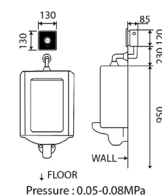

USR 506G

Product : Urinal Sensor flush valve
Fixture connection : SP 506-SE Sensor eye / "L" pipe
Power supply : AC power supply
Features : LED dynamic display logo / pure copper solenoid valve / integrated sensor

Materials : Black tempered glass face plate
Remarks : Project Only