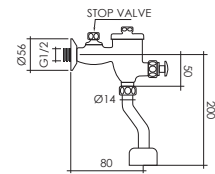

### UFV 200B

Product : Exposed urinal flush valve c/w rubber spud  
 Fixture connection : Bend pipe  
 Flush mode : Push button  
 Features : Self-closing technology