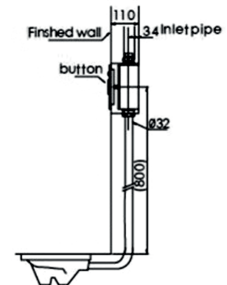

Recessed Manual WC Flush Valve | Brass Chrome

UFV 402C

Product	: Recessed manual WC flush valve with lock
Fixture connection	: Box type
Flush mode	: Push button
Features	: Self-closing technology