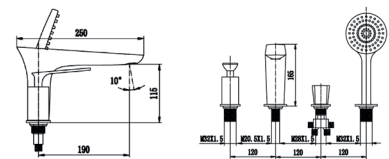

BTM-204-CR

Product : Deck-mounted 4-Hole Bath Mixer With Diverter