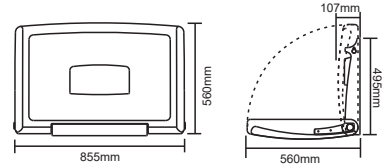

Baby Changing Station

UBC 100W

Product : Baby Changing Station
Open Size : W855 x H650 x D496mm
Close Size : W855 x H650 x D107mm
Materials : High grade HDPE
Color : Cream White
Maximum Load : 20kg

Concealed Automatic Sensing Hand Dryer

UHD 9000C

Product : Concealed Automatic Sensing Hand Dryer
(Behind Wall For Public Washroom)
Size : W272 x H295 x D95mm
Materials : Aluminium Base + High Grade ABS
Voltage : 220-240V / 50Hz - 60Hz
Power Capacity : 400-950W
Air Speed : 95m/s