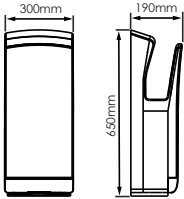

UHD 8000SV

- Product : Automatic Sensing Double Jet Hand Dryer
- Size : W300 x H650 x D190mm
- Voltage : 220V / 50Hz - 60Hz
- Power Capacity : 800-850W
- Air speed : 95 m/s
- Features : With hepa filter / brushless motor
- Materials : High grade ABS silver colour coating