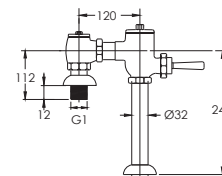

UFV 350A

Product : Exposed WC flush valve c/w flush pipe
Fixture connection : w/o spud
Type of handle : Single Flush
Features : Self-closing technology

UFV 401

Product : Recessed manual WC flush valve
Fixture connection : Duct type
Flush mode : Push button
Features : Self-closing technology