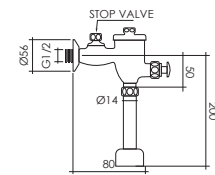

UFV 200S

Product : Exposed urinal flush valve c/w rubber spud
Fixture connection : Flexible straight pipe
Flush mode : Push button
Features : Self-closing technology

UFV 301

Product : Recessed manual urinal flush valve
Fixture connection : Duct type / without spud
Flush mode : Push button
Features : Self-closing technology