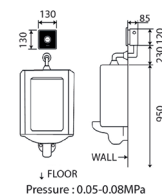

Urinal Sensor Flush Valve | Brass Chrome | SUS304 S/Steel Mirror Frame

USR 503S

Product : Urinal Sensor flush valve
Fixture connection : SP 503-SE Sensor eye / "L" pipe
Power supply : AC power supply with DC backup
Features : Perfect unity pure brass mechanical button and control button.

Materials : SUS304 S/Steel matt face plate

USR 509S

Product : Urinal Sensor flush valve
Fixture connection : SP 509-SE Sensor eye / "L" pipe
Power supply : AC power supply
Features : LED light, Concealed integration sensor, prevent vandal

Materials : SUS304 S/Steel matt face plate

WC Sensor Flush Valve | Brass Chrome | SUS304 S/Steel Mirror Frame

USR 603S

Product : WC Sensor flush valve
Fixture connection : SP 603-SE Sensor eye
Power supply : AC power supply with DC backup
Features : Perfect unity pure brass mechanical button and control button.

Materials : SUS304 S/Steel matt face plate

USR 609S

Product : WC Sensor flush valve
Fixture connection : SP 609-SE Sensor eye
Power supply : AC power supply
Features : LED light / concealed integration sensor / prevent vandal

Materials : SUS304 S/Steel matt face plate

Urinal Sensor Flush Valve | Brass Chrome | Tempered Glass Face Plate

USR 503G

Product : Urinal Sensor flush valve
Fixture connection : SP 503-SE Sensor eye / "L" pipe
Power supply : AC power supply
Features : Perfect unity pure brass mechanical button and control button / concealed integration sensor / prevent vandal

Materials : Black tempered glass face plate
Remarks : Project Only

USR 506G

Product : Urinal Sensor flush valve
Fixture connection : SP 506-SE Sensor eye / "L" pipe
Power supply : AC power supply
Features : LED dynamic display logo / pure copper solenoid valve / integrated sensor

Materials : Black tempered glass face plate
Remarks : Project Only