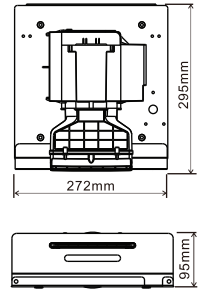

UHD 9000C

Product : Concealed Automatic Sensing Hand Dryer
(Behind Wall For Public Washroom)
Size : W272 x H295 x D95mm
Materials : Aluminium Base + High Grade ABS
Voltage : 220-240V / 50Hz - 60Hz
Power Capacity : 400-950W
Air Speed : 95m/s