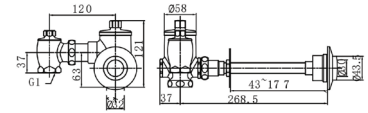

Dual-Flush WC Flush Valve | Brass Chrome

UFV 410D

Product	: Dual-Flush WC flush valve
Efficiency	: 2.5-3L half / 3-4L full flush
Flush mode	: Push button
Features	: Self-closing technology
Plumbing fixture	: Without vacuum breaker

Floor Mounted Foot Valve | Brass Chrome

UTS 601

Product	: Floor Mounted Foot Valve (Self Closing)
Operation	: Water is released when the user pushes the pedal. Water stops when the pedal is released.
Pressure range	: 0.5 - 6.0 bar (1.0 - 3.0 recommended)

Recessed Manual WC Flush Valve | Brass Chrome

UFV 402C

Product	: Recessed manual WC flush valve with lock
Fixture connection	: Box type
Flush mode	: Push button
Features	: Self-closing technology