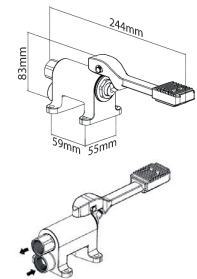

UTS 601

Product	: Floor Mounted Foot Valve (Self Closing)
Operation	: Water is released when the user pushes the pedal. Water stops when the pedal is released.
Pressure range	: 0.5 - 6.0 bar (1.0 - 3.0 recommended)