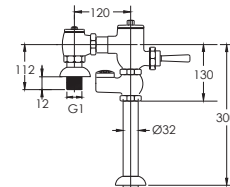

Urinal Flush Valve | Brass Chrome

UFV 200B

Product : Exposed urinal flush valve c/w rubber spud
Fixture connection : Bend pipe
Flush mode : Push button
Features : Self-closing technology

UFV 200S

Product : Exposed urinal flush valve c/w rubber spud
Fixture connection : Flexible straight pipe
Flush mode : Push button
Features : Self-closing technology

UFV 301

Product : Recessed manual urinal flush valve
Fixture connection : Duct type / without spud
Flush mode : Push button
Features : Self-closing technology

WC Flush Valve | Brass Chrome

UFV 350

Product : Exposed WC flush valve c/w vacuum breaker & flush pipe
Fixture connection : w/o spud
Flush mode : Single Flush
Features : Self-closing technology

UFV 350A

Product : Exposed WC flush valve c/w flush pipe
Fixture connection : w/o spud
Type of handle : Single Flush
Features : Self-closing technology

UFV 401

Product : Recessed manual WC flush valve
Fixture connection : Duct type
Flush mode : Push button
Features : Self-closing technology