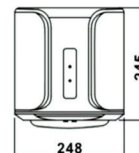

### UHD 1000

Product : Automatic Sensing Hand Dryer  
 Size : W248 x H245 x D178mm  
 Voltage : 220-240V / 50Hz - 60Hz  
 Power Capacity : 1100W  
 Air speed : 105 m/s  
 Materials : ABS casing white colour coating