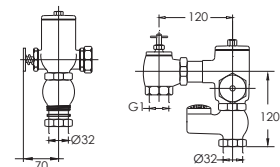

Urinal Flush Valve | Brass Chrome

UFV 200B

Product : Exposed urinal flush valve c/w rubber spud
Fixture connection : Bend pipe
Flush mode : Push button
Features : Self-closing technology

UFV 200S

Product : Exposed urinal flush valve c/w rubber spud
Fixture connection : Flexible straight pipe
Flush mode : Push button
Features : Self-closing technology

UFV 301

Product : Recessed manual urinal flush valve
Fixture connection : Duct type / without spud
Flush mode : Push button
Features : Self-closing technology

WC Flush Valve | Brass Chrome

UFV 350

Product : Exposed WC flush valve c/w vacuum breaker & flush pipe
Fixture connection : w/o spud
Flush mode : Single Flush
Features : Self-closing technology

UFV 350A

Product : Exposed WC flush valve c/w flush pipe
Fixture connection : w/o spud
Type of handle : Single Flush
Features : Self-closing technology

UFV 401

Product : Recessed manual WC flush valve
Fixture connection : Duct type
Flush mode : Push button
Features : Self-closing technology