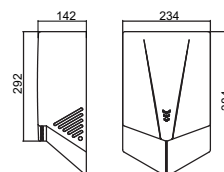

UHD 2000W

Product : Automatic Sensing Hand Dryer
Size : W234 x H384 x D142mm
Voltage : 220-240V / 50Hz - 60Hz
Power Capacity : 1300W
Air speed : 150 m/s
Materials : ABS casing white colour coating

UHD 6000

Product : Automatic Sensing Hand Dryer
Size : W295 x H325 x D178mm
Voltage : 220-240V / 50Hz - 60Hz
Power Capacity : 1800W
Air speed : 115 m/s
Materials : Brushed SUS304 stainless steel casing