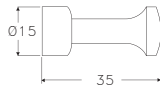

300 x 80mm Floor Drainer
Dimension: L300 x W80 x H76mm
Finishing : Satin

LINEAR FLOOR DRAINER ATGET.

2303

Ashtray
Dimension: L120 x W35 x H100mm
Finishing : Polish

2304

Soap Dish
Dimension: L117 x W35 x H100mm
Finishing : Polish

XT-5870

Wall Mounted Toilet Brush Holder
Finishing : Polish

XT-8700

Toilet Brush Holder
Finishing : Polish

TOILET BRUSH HOLDER **ATGET.**

XT-707

Sanitary Bag Hook
Dimension: L35 x Ø15
Materials : Brass
Finishing : Chrome

XT-708

Clothes Caps Hook
Dimension: L50 x Ø25
Materials : Brass
Finishing : Chrome

HOOK **ATGET.**

CL-4188A

Retractable Clothes Line
Dimension: L92 x W57 x H92mm
Finishing : Polish

CLOTHES LINE **ATGET.**

POLISH - A bright reflective finish which is achieved by bright buffing using a soft mop and suitable polishing compound. The process involved no pre-grinding and, as such, relies on the material having a good, defect-free surface. This type of finishing will not remove surface defects but is essentially an enhancement of the mill surface. This finish is generally more reflective than the bright annealed finish but the degree of brightness or reflectivity may vary according to application or cost considerations.