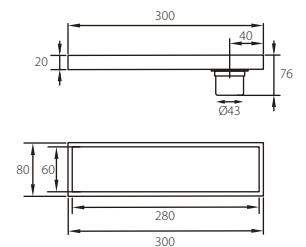

PD-3363A-30S

300 x 80mm Floor Drainer
Dimension: L300 x W80 x H76mm
Finishing : Satin

LINEAR FLOOR DRAINER ATGET.