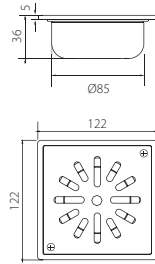

PD-31753P

122 x 122mm Floor Drainer
Dimension: L122 x 122 x 36mm
Finishing : Polish