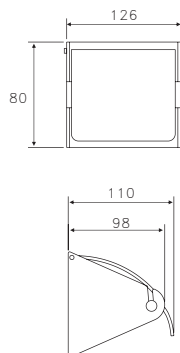

TD-8334S

Paper Towel Dispenser with Waste Receptacle Bin
 • Recessed Floor Mounting
 Dimension: W300 x D137 x H1400mm
 Finishing : Satin

TD-131A

Paper Holder with Hood
Dimension : W129 x L99 x H85mm
Finishing : Polish

TD-231A

Semi-Recessed Paper Holder with Hood
Dimension : W155 x L70 x H130mm
Finishing : Polish

TD-2332W

Recessed Twin Paper Holder with Hood
Dimension : W298 x L60 x H158mm
Finishing : Polish

TD-233

Recessed Paper Holder with Hood
Dimension : W158 x L60 x H158mm
Finishing : Polish

TD-2371A

Paper Holder with Hood
Dimension : W126 x L110 x H80mm
Finishing : Polish

TD-333A

Paper Holder with Hood
Dimension : W129 x L115 x H125mm
Finishing : Polish

TD-333D

Paper Holder with Hood
 Dimension : W129 x L120 x H125mm
 Finishing : Polish

TD-8305D-2

Paper Holder with Hood
 Dimension : W125 x L100 x H118mm
 Finishing : Polish

ATGET. PAPER TOWEL DISPENSER

TD-8300A

Jumbo Toilet Roll Holder
 Dimension : Ø260 x L130mm
 Finishing : Satin

TD-83A6

Paper Holder with Hood
 Dimension : W125 x L122 x H120mm
 Finishing : Polish