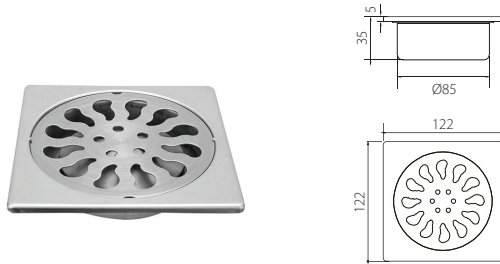

ATGET®

304 STAINLESS STEEL BATH ACCESSORIES

Collection 2026

COMMERCIAL | RESIDENTIAL
PUBLIC | HANDICAP
WASHROOM

INDEX

ATGET®

Brand	1
Paper Towel Dispenser With Waste Receptable Bin	3
Paper Holder	4
Paper Towel Dispenser	5
Soap Dispenser	7
Bathroom Basket	8
Towel Bar	10
Ø32mm Grab Bar	10
Ø25mm Grab Bar	11
Disable Support Rail	12
Towel Shelf	13
Ø38mm Grab Bar	13
AX28 Series	15
Floor Drainer	17
Soap Dish & Ash Trays	19
Toilet Brush Holder	19
Hook	19
Clothes Line	19
Stainless Steel Finishes	20

•
enviroment

TD-8332S

Paper Towel Dispenser with Waste Receptacle Bin
 • Recessed Wall Mounting
 Dimension: W300 x D137 x H750mm
 Finishing : Satin

TD-8334S-1200

Paper Towel Dispenser with Waste Receptacle Bin
 • Recessed Floor Mounting
 Dimension: W300 x D138 x H1200mm
 Finishing : Satin

AX28-373P

Spare Roll Holder
 Dimension: L56 x W90 x H157mm
 Finishing : Polish

AX28-701P

Robe Hook
 Dimension: L60 x W56 x H56mm
 Finishing : Polish

AX28-271P

71cm Single Towel Rail
 Dimension: L711 x W80 x H56mm
 Finishing : Polish

AX28-272P

71cm Double Towel Rail
 Dimension: L716 x W130 x H56mm
 Finishing : Polish

AX28-652P

Towel Shelf with Rail
 Dimension: L508 x W245 x H125mm
 Finishing : Polish

anchor hold

PD-31283

122 x 122mm Floor Drainer
 Dimension: L122 x W122 x H35mm
 Finishing : Satin