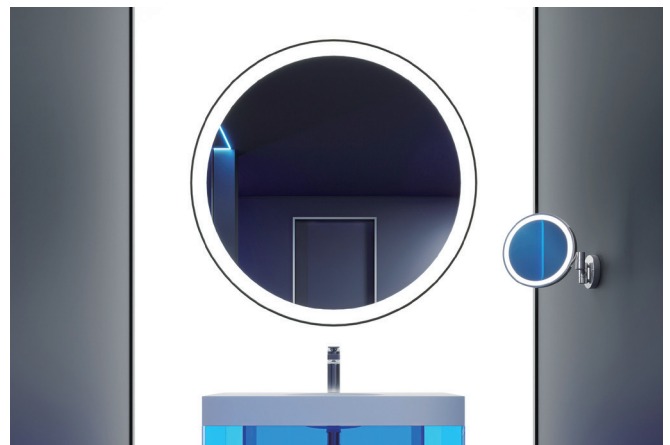

HUMANITY

The essence of industrial design, is entirely appropriated the human behavior space, only truth up to a high degree of integration of people and objects, allowed people to enjoy great freedom in the space, thus achieved the full care for the peoples. The concept of people-oriented integrated with personality design, and spiritual background, are all reflected the persist pursuit of ATGET about humanity consideration.