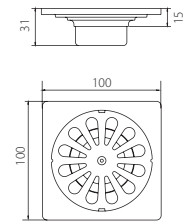

ATGET. TOWEL SHELF

ANT-101-610

Towel Shelf with Rail
 Dimension: L610 x W216 x H175mm
 Finishing : Polish

ANT-108-610

Towel Shelf with Rail
 Dimension: L610 x W235 x H175mm
 Finishing : Polish

BNT-008-610

Towel Shelf with Rail
 Dimension: L610 x W240 x H159mm
 Finishing : Polish

AX28-272P

71cm Double Towel Rail
 Dimension: L716 x W130 x H56mm
 Finishing : Polish

AX28-652P

Towel Shelf with Rail
 Dimension: L508 x W245 x H125mm
 Finishing : Polish

anchor hold

PD-31283

122 x 122mm Floor Drainer
 Dimension: L122 x W122 x H35mm
 Finishing : Satin

PD-31733P

122 x 122mm Floor Drainer
 Dimension: L122 x W122 x H36mm
 Finishing : Polish

PD-31743

122 x 122mm Floor Drainer
 Dimension: L122 x W122 x H36mm
 Finishing : Polish

PD-31753P

122 x 122mm Floor Drainer
Dimension: L122 x 122 x 36mm
Finishing : Polish

PD-3378S

100 x 100mm Floor Drainer
Dimension: L100 x W100 x H31mm
Finishing : Satin

PD-3179A

110 x 110mm Floor Drainer
Dimension: L110 x 110 x 53mm
Finishing : Polish
Purpose : Washing Machine

FLOOR DRAINER "FOR WASHING MACHINE" ATGET.