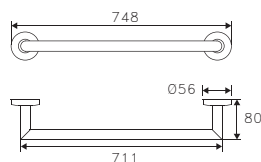

ATGET. TOWEL SHELF

ANT-101-610

Towel Shelf with Rail
 Dimension: L610 x W216 x H175mm
 Finishing : Polish

ANT-108-610

Towel Shelf with Rail
 Dimension: L610 x W235 x H175mm
 Finishing : Polish

BNT-008-610

Towel Shelf with Rail
 Dimension: L610 x W240 x H159mm
 Finishing : Polish

ATGET. Ø38mm GRAB BAR

ANH-501

610 x Ø38mm Grab Rail
 Dimension: L610 x W98 x Ø38mm
 Finishing : Polish

perseverance

AX28-301P

Paper Holder
 Dimension: L157 x W90 x H56mm
 Finishing : Polish

AX28-3011P

Paper Holder
 Dimension: L140 x W172 x H54mm
 Finishing : Polish

AX28-373P

Spare Roll Holder
 Dimension: L56 x W90 x H157mm
 Finishing : Polish

AX28-701P

Robe Hook
 Dimension: L60 x W56 x H56mm
 Finishing : Polish

AX28-271P

71cm Single Towel Rail
 Dimension: L711 x W80 x H56mm
 Finishing : Polish

AX28-272P

71cm Double Towel Rail
 Dimension: L716 x W130 x H56mm
 Finishing : Polish

AX28-652P

Towel Shelf with Rail
 Dimension: L508 x W245 x H125mm
 Finishing : Polish

anchor hold

PD-31283

122 x 122mm Floor Drainer
 Dimension: L122 x W122 x H35mm
 Finishing : Satin