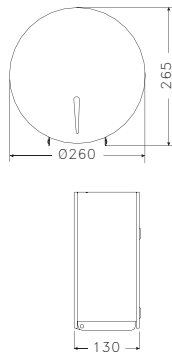

TD-231A

Semi-Recessed Paper Holder with Hood
Dimension : W155 x L70 x H130mm
Finishing : Polish

TD-2332W

Recessed Twin Paper Holder with Hood
Dimension : W298 x L60 x H158mm
Finishing : Polish

TD-233

Recessed Paper Holder with Hood
Dimension : W158 x L60 x H158mm
Finishing : Polish

TD-2371A

Paper Holder with Hood
Dimension : W126 x L110 x H80mm
Finishing : Polish

TD-333A

Paper Holder with Hood
Dimension : W129 x L115 x H125mm
Finishing : Polish

TD-333D

Paper Holder with Hood
 Dimension : W129 x L120 x H125mm
 Finishing : Polish

TD-8305D-2

Paper Holder with Hood
 Dimension : W125 x L100 x H118mm
 Finishing : Polish

ATGET. PAPER TOWEL DISPENSER

TD-8300A

Jumbo Toilet Roll Holder
 Dimension : Ø260 x L130mm
 Finishing : Satin

TD-83A6

Paper Holder with Hood
 Dimension : W125 x L122 x H120mm
 Finishing : Polish

TD-8313A

Paper Towel Dispenser
 Dimension : W280 x L102 x H248mm
 Finishing : Satin

TD-8314A

Paper Towel Dispenser
 Dimension : W280 x L102 x H348mm
 Finishing : Satin

hygiene

SD-380P

500ml Soap Dispenser
 Dimension: W95 x L107 x H150mm
 Finishing : Polish