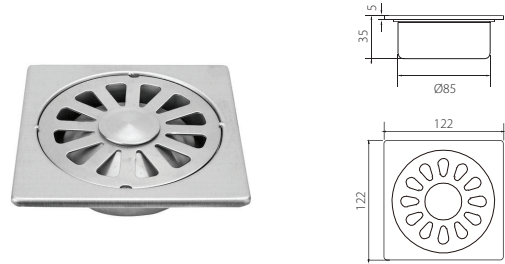

ATGET®

304 STAINLESS STEEL BATH ACCESSORIES

Collection 2026

COMMERCIAL | RESIDENTIAL
PUBLIC | HANDICAP
WASHROOM

INDEX

ATGET®

Brand	1
Paper Towel Dispenser With Waste Receptable Bin	3
Paper Holder	4
Paper Towel Dispenser	5
Soap Dispenser	7
Bathroom Basket	8
Towel Bar	10
Ø32mm Grab Bar	10
Ø25mm Grab Bar	11
Disable Support Rail	12
Towel Shelf	13
Ø38mm Grab Bar	13
AX28 Series	15
Floor Drainer	17
Soap Dish & Ash Trays	19
Toilet Brush Holder	19
Hook	19
Clothes Line	19
Stainless Steel Finishes	20

•
enviroment

TD-8332S

Paper Towel Dispenser with Waste Receptacle Bin
 • Recessed Wall Mounting
 Dimension: W300 x D137 x H750mm
 Finishing : Satin

TD-8334S-1200

Paper Towel Dispenser with Waste Receptacle Bin
 • Recessed Floor Mounting
 Dimension: W300 x D138 x H1200mm
 Finishing : Satin

AX28-373P

Spare Roll Holder
 Dimension: L56 x W90 x H157mm
 Finishing : Polish

AX28-701P

Robe Hook
 Dimension: L60 x W56 x H56mm
 Finishing : Polish

AX28-271P

71cm Single Towel Rail
 Dimension: L711 x W80 x H56mm
 Finishing : Polish

AX28-272P

71cm Double Towel Rail
 Dimension: L716 x W130 x H56mm
 Finishing : Polish

AX28-652P

Towel Shelf with Rail
 Dimension: L508 x W245 x H125mm
 Finishing : Polish

anchor hold

PD-31283

122 x 122mm Floor Drainer
 Dimension: L122 x W122 x H35mm
 Finishing : Satin