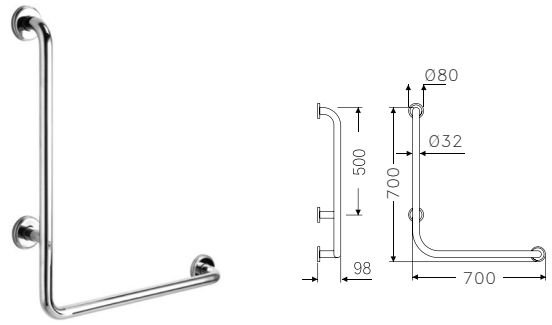

ANH-401-25-457

457mm Grab Bar
 Dimension: L457 x W85 x Ø25mm
 Finishing : Polish

ANH-401-25-610

610mm Grab Bar
 Dimension: L610 x W85 x Ø25mm
 Finishing : Polish

ANH-401B

457mm Angle Grab Bar
 Dimension: L410 x W83 x H210 x Ø25mm
 Finishing : Polish

ANH-501BS

423mm Angle Grab Bar
 Dimension: L395 x W83 x H253 x Ø25mm
 Finishing : Satin

BNH-19010

U-Shape Support Rail
Dimension: L800 x H764 x Ø32mm
Finishing : Polish

BNH-19020L

L-Shape Support Rail
Dimension: L700 x H700 x Ø32mm
Finishing : Polish