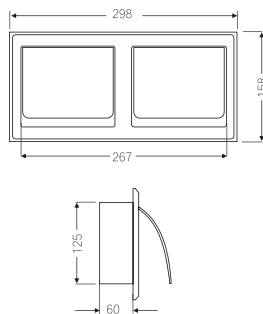

TD-8334S

Paper Towel Dispenser with Waste Receptacle Bin
 • Recessed Floor Mounting
 Dimension: W300 x D137 x H1400mm
 Finishing : Satin

TD-131A

Paper Holder with Hood
Dimension : W129 x L99 x H85mm
Finishing : Polish

TD-231A

Semi-Recessed Paper Holder with Hood
Dimension : W155 x L70 x H130mm
Finishing : Polish

TD-2332W

Recessed Twin Paper Holder with Hood
Dimension : W298 x L60 x H158mm
Finishing : Polish

TD-233

Recessed Paper Holder with Hood
Dimension : W158 x L60 x H158mm
Finishing : Polish

TD-2371A

Paper Holder with Hood
Dimension : W126 x L110 x H80mm
Finishing : Polish

TD-333A

Paper Holder with Hood
Dimension : W129 x L115 x H125mm
Finishing : Polish

TD-333D

Paper Holder with Hood
 Dimension : W129 x L120 x H125mm
 Finishing : Polish

SD-1080P

1250ml Soap Dispenser
 Dimension: W122 x L121 x H210mm
 Finishing : Polish

SD-1080W

1250ml Soap Dispenser
 Dimension: W210 x L121 x H122mm
 Finishing : Polish

SD-1080WH

1250ml Soap Dispenser
Dimension: W210 x L121 x H122mm
Finishing : Satin