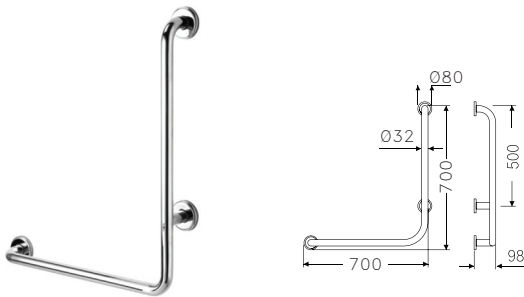

ANH-401-25-457

457mm Grab Bar
 Dimension: L457 x W85 x Ø25mm
 Finishing : Polish

ANH-401-25-610

610mm Grab Bar
 Dimension: L610 x W85 x Ø25mm
 Finishing : Polish

ANH-401B

457mm Angle Grab Bar
 Dimension: L410 x W83 x H210 x Ø25mm
 Finishing : Polish

ANH-501BS

423mm Angle Grab Bar
 Dimension: L395 x W83 x H253 x Ø25mm
 Finishing : Satin

BNH-19010

U-Shape Support Rail
Dimension: L800 x H764 x Ø32mm
Finishing : Polish

BNH-19020L

L-Shape Support Rail
Dimension: L700 x H700 x Ø32mm
Finishing : Polish