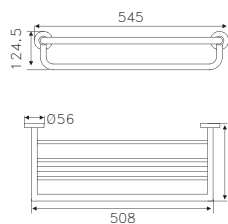

ATGET. TOWEL SHELF

ANT-101-610

Towel Shelf with Rail
 Dimension: L610 x W216 x H175mm
 Finishing : Polish

ANT-108-610

Towel Shelf with Rail
 Dimension: L610 x W235 x H175mm
 Finishing : Polish

BNT-008-610

Towel Shelf with Rail
 Dimension: L610 x W240 x H159mm
 Finishing : Polish

ATGET. Ø38mm GRAB BAR

ANH-501

610 x Ø38mm Grab Rail
 Dimension: L610 x W98 x Ø38mm
 Finishing : Polish

perseverance

AX28-301P

Paper Holder
 Dimension: L157 x W90 x H56mm
 Finishing : Polish

AX28-3011P

Paper Holder
 Dimension: L140 x W172 x H54mm
 Finishing : Polish

AX28-373P

Spare Roll Holder
 Dimension: L56 x W90 x H157mm
 Finishing : Polish

AX28-701P

Robe Hook
 Dimension: L60 x W56 x H56mm
 Finishing : Polish

AX28-271P

71cm Single Towel Rail
 Dimension: L711 x W80 x H56mm
 Finishing : Polish

AX28-272P

71cm Double Towel Rail
 Dimension: L716 x W130 x H56mm
 Finishing : Polish

AX28-652P

Towel Shelf with Rail
 Dimension: L508 x W245 x H125mm
 Finishing : Polish

anchor hold

PD-31283

122 x 122mm Floor Drainer
 Dimension: L122 x W122 x H35mm
 Finishing : Satin