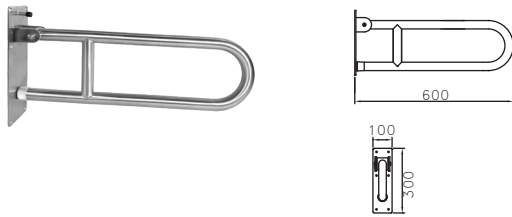

ANH-501BS

423mm Angle Grab Bar
 Dimension: L395 x W83 x H253 x Ø25mm
 Finishing : Satin

BNH-19010

U-Shape Support Rail
Dimension: L800 x H764 x Ø32mm
Finishing : Polish

BNH-19020L

L-Shape Support Rail
Dimension: L700 x H700 x Ø32mm
Finishing : Polish

BNH-19020R

L-Shape Support Rail
Dimension: L700 x H700 x Ø32mm
Finishing : Polish

BNH-19022

L-Shape Support Rail
Dimension: 973 x 592 x Ø32mm
Finishing : Polish

BNH-19023

L-Shape Support Rail
Dimension: 1456 x 1030 x Ø32mm
Finishing : Polish

BNH-9032

Swing-up Support Rail
Dimension: L748 x H250 x Ø32mm
Finishing : Polish

BNH-9036-600S

Swing-up Support Rail
 Dimension: L600 x H300 x 100mm
 Finishing : Satin

BNH-9036-750S

Swing-up Support Rail
 Dimension: L750 x H300 x 100mm
 Finishing : Satin