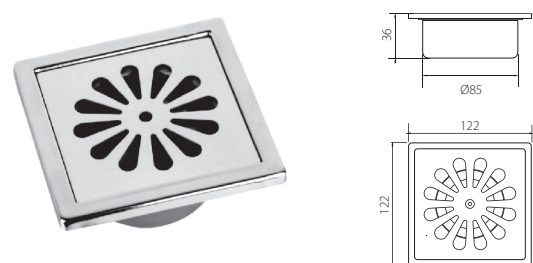

PD-31743

122 x 122mm Floor Drainer
Dimension: L122 x W122 x H36mm
Finishing : Polish