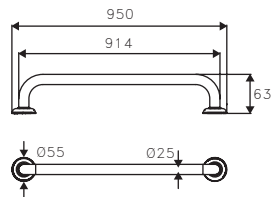

SD-W350

350ml Lavatory-Mounted Soap Dispenser
Dimension: 144 x 280 x 48mmmm
Finishing : Polish

SB-034SS

Corner Basket
Dimension: L200 x W200 x H60mm
Finishing : Satin

SB-170SS

Corner Basket
Dimension: L260 x W260 x H83mm
Finishing : Satin

trustworthy

specialty

ANH-401-19-610

24" Towel Bar
Dimension: L610 x W83 x Ø25mm
Finishing : Polish

ANH-401-19-762

30" Towel Bar
Dimension: L762 x W83 x Ø25mm
Finishing : Polish

ANH-401-19-914

36" Towel Bar
Dimension: L914 x W83 x Ø25mm
Finishing : Polish

Ø32mm GRAB BAR ATGET.

ANH-501-32-457S

457xØ32mm Grab Rail
Dimension: L457 x W78 x Ø32mm
Finishing : Satin

ANH-501-32-610S

610xØ32mm Grab Rail
Dimension: L610 x W78 x Ø32mm
Finishing : Satin

ANH-501-32-762S