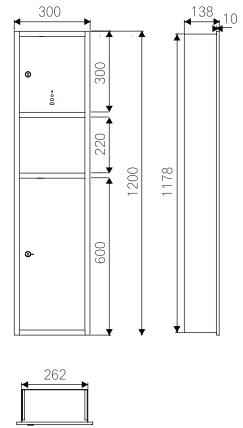

•
enviroment

TD-8332S

Paper Towel Dispenser with Waste Receptacle Bin
 • Recessed Wall Mounting
 Dimension: W300 x D137 x H750mm
 Finishing : Satin

TD-8334S-1200

Paper Towel Dispenser with Waste Receptacle Bin
 • Recessed Floor Mounting
 Dimension: W300 x D138 x H1200mm
 Finishing : Satin

TD-8334S

Paper Towel Dispenser with Waste Receptacle Bin
 • Recessed Floor Mounting
 Dimension: W300 x D137 x H1400mm
 Finishing : Satin

TD-131A

Paper Holder with Hood
Dimension : W129 x L99 x H85mm
Finishing : Polish

TD-231A

Semi-Recessed Paper Holder with Hood
Dimension : W155 x L70 x H130mm
Finishing : Polish

TD-2332W

Recessed Twin Paper Holder with Hood
Dimension : W298 x L60 x H158mm
Finishing : Polish

TD-233

Recessed Paper Holder with Hood
Dimension : W158 x L60 x H158mm
Finishing : Polish

AX28-272P

71cm Double Towel Rail
 Dimension: L716 x W130 x H56mm
 Finishing : Polish

AX28-652P

Towel Shelf with Rail
 Dimension: L508 x W245 x H125mm
 Finishing : Polish

anchor hold

PD-31283

122 x 122mm Floor Drainer
 Dimension: L122 x W122 x H35mm
 Finishing : Satin