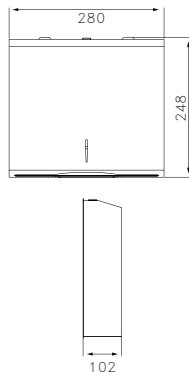

TD-2371A

Paper Holder with Hood
Dimension : W126 x L110 x H80mm
Finishing : Polish

TD-333A

Paper Holder with Hood
Dimension : W129 x L115 x H125mm
Finishing : Polish

TD-333D

Paper Holder with Hood
 Dimension : W129 x L120 x H125mm
 Finishing : Polish

TD-8305D-2

Paper Holder with Hood
 Dimension : W125 x L100 x H118mm
 Finishing : Polish

ATGET. PAPER TOWEL DISPENSER

TD-8300A

Jumbo Toilet Roll Holder
 Dimension : Ø260 x L130mm
 Finishing : Satin

TD-83A6

Paper Holder with Hood
 Dimension : W125 x L122 x H120mm
 Finishing : Polish

TD-8313A

Paper Towel Dispenser
 Dimension : W280 x L102 x H248mm
 Finishing : Satin

TD-8314A

Paper Towel Dispenser
 Dimension : W280 x L102 x H348mm
 Finishing : Satin

hygiene

SD-380P

500ml Soap Dispenser
 Dimension: W95 x L107 x H150mm
 Finishing : Polish

SD-680P

850ml Soap Dispenser
 Dimension: W105 x L113 x H180mm
 Finishing : Polish

SD-680H

850ml Soap Dispenser
 Dimension: W105 x L113 x H180mm
 Finishing : Satin

SD-1080H

1250ml Soap Dispenser
 Dimension: W122 x L121 x H210mm
 Finishing : Satin