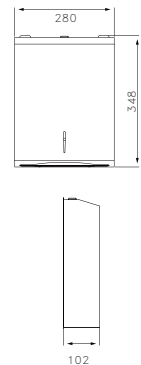

TD-231A

Semi-Recessed Paper Holder with Hood
Dimension : W155 x L70 x H130mm
Finishing : Polish

TD-2332W

Recessed Twin Paper Holder with Hood
Dimension : W298 x L60 x H158mm
Finishing : Polish

TD-233

Recessed Paper Holder with Hood
Dimension : W158 x L60 x H158mm
Finishing : Polish

TD-2371A

Paper Holder with Hood
Dimension : W126 x L110 x H80mm
Finishing : Polish

TD-333A

Paper Holder with Hood
Dimension : W129 x L115 x H125mm
Finishing : Polish

TD-333D

Paper Holder with Hood
 Dimension : W129 x L120 x H125mm
 Finishing : Polish

TD-8305D-2

Paper Holder with Hood
 Dimension : W125 x L100 x H118mm
 Finishing : Polish

ATGET. PAPER TOWEL DISPENSER

TD-8300A

Jumbo Toilet Roll Holder
 Dimension : Ø260 x L130mm
 Finishing : Satin

TD-83A6

Paper Holder with Hood
 Dimension : W125 x L122 x H120mm
 Finishing : Polish

TD-8313A

Paper Towel Dispenser
 Dimension : W280 x L102 x H248mm
 Finishing : Satin

TD-8314A

Paper Towel Dispenser
 Dimension : W280 x L102 x H348mm
 Finishing : Satin

hygiene

SD-380P

500ml Soap Dispenser
 Dimension: W95 x L107 x H150mm
 Finishing : Polish