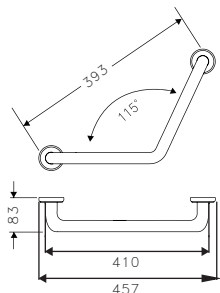

Ø32mm GRAB BAR ATGET.

ANH-501-32-457S

457xØ32mm Grab Rail
Dimension: L457 x W78 x Ø32mm
Finishing : Satin

ANH-501-32-610S

610xØ32mm Grab Rail
Dimension: L610 x W78 x Ø32mm
Finishing : Satin

ANH-501-32-762S

762xØ32mm Grab Rail Satin
Dimension: L762 x W78 x Ø32mm
Finishing : Satin

ANH-401-25-228

228mm Grab Bar
 Dimension: L228 x W85 x Ø25mm
 Finishing : Polish

ANH-401-25-305

305mm Grab Bar
 Dimension: L305 x W85 x Ø25mm
 Finishing : Polish

ANH-401-25-457

457mm Grab Bar
 Dimension: L457 x W85 x Ø25mm
 Finishing : Polish

ANH-401-25-610

610mm Grab Bar
 Dimension: L610 x W85 x Ø25mm
 Finishing : Polish

ANH-401B

457mm Angle Grab Bar
 Dimension: L410 x W83 x H210 x Ø25mm
 Finishing : Polish

ANH-501BS

423mm Angle Grab Bar
 Dimension: L395 x W83 x H253 x Ø25mm
 Finishing : Satin

BNH-19010

U-Shape Support Rail
Dimension: L800 x H764 x Ø32mm
Finishing : Polish

BNH-19020L

L-Shape Support Rail
Dimension: L700 x H700 x Ø32mm
Finishing : Polish