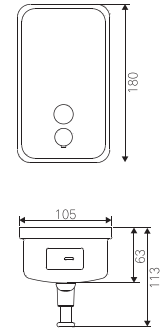

TD-8305D-2

Paper Holder with Hood
 Dimension : W125 x L100 x H118mm
 Finishing : Polish

ATGET. PAPER TOWEL DISPENSER

TD-8300A

Jumbo Toilet Roll Holder
 Dimension : Ø260 x L130mm
 Finishing : Satin

TD-83A6

Paper Holder with Hood
 Dimension : W125 x L122 x H120mm
 Finishing : Polish

TD-8313A

Paper Towel Dispenser
 Dimension : W280 x L102 x H248mm
 Finishing : Satin

TD-8314A

Paper Towel Dispenser
 Dimension : W280 x L102 x H348mm
 Finishing : Satin

hygiene

SD-380P

500ml Soap Dispenser
 Dimension: W95 x L107 x H150mm
 Finishing : Polish

SD-680P

850ml Soap Dispenser
 Dimension: W105 x L113 x H180mm
 Finishing : Polish

SD-680H

850ml Soap Dispenser
 Dimension: W105 x L113 x H180mm
 Finishing : Satin

SD-1080H

1250ml Soap Dispenser
 Dimension: W122 x L121 x H210mm
 Finishing : Satin

SD-1080P

1250ml Soap Dispenser
 Dimension: W122 x L121 x H210mm
 Finishing : Polish

SD-1080W

1250ml Soap Dispenser
 Dimension: W210 x L121 x H122mm
 Finishing : Polish

SD-1080WH

1250ml Soap Dispenser
Dimension: W210 x L121 x H122mm
Finishing : Satin