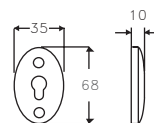

300 x 80mm Floor Drainer
Dimension: L300 x W80 x H76mm
Finishing : Satin

LINEAR FLOOR DRAINER ATGET.

2303

Ashtray
Dimension: L120 x W35 x H100mm
Finishing : Polish

2304

Soap Dish
Dimension: L117 x W35 x H100mm
Finishing : Polish

XT-5870

Wall Mounted Toilet Brush Holder
Finishing : Polish

XT-8700

Toilet Brush Holder
Finishing : Polish

TOILET BRUSH HOLDER **ATGET.**

XT-707

Sanitary Bag Hook
Dimension: L35 x Ø15
Materials : Brass
Finishing : Chrome

XT-708

Clothes Caps Hook
Dimension: L50 x Ø25
Materials : Brass
Finishing : Chrome

HOOK **ATGET.**

CL-4188A

Retractable Clothes Line
Dimension: L92 x W57 x H92mm
Finishing : Polish

CLOTHES LINE **ATGET.**

POLISH - A bright reflective finish which is achieved by bright buffing using a soft mop and suitable polishing compound. The process involved no pre-grinding and, as such, relies on the material having a good, defect-free surface. This type of finishing will not remove surface defects but is essentially an enhancement of the mill surface. This finish is generally more reflective than the bright annealed finish but the degree of brightness or reflectivity may vary according to application or cost considerations.