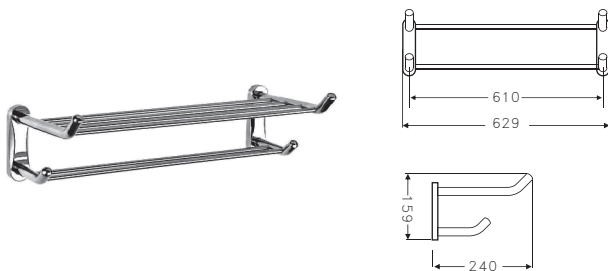

BNH-9032

Swing-up Support Rail
Dimension: L748 x H250 x Ø32mm
Finishing : Polish

BNH-9036-600S

Swing-up Support Rail
 Dimension: L600 x H300 x 100mm
 Finishing : Satin

BNH-9036-750S

Swing-up Support Rail
 Dimension: L750 x H300 x 100mm
 Finishing : Satin

ATGET. TOWEL SHELF

ANT-101-610

Towel Shelf with Rail
 Dimension: L610 x W216 x H175mm
 Finishing : Polish

ANT-108-610

Towel Shelf with Rail
 Dimension: L610 x W235 x H175mm
 Finishing : Polish

BNT-008-610

Towel Shelf with Rail
 Dimension: L610 x W240 x H159mm
 Finishing : Polish

ATGET. Ø38mm GRAB BAR

ANH-501

610 x Ø38mm Grab Rail
 Dimension: L610 x W98 x Ø38mm
 Finishing : Polish

perseverance

AX28-301P

Paper Holder
 Dimension: L157 x W90 x H56mm
 Finishing : Polish

AX28-3011P

Paper Holder
 Dimension: L140 x W172 x H54mm
 Finishing : Polish

AX28-373P

Spare Roll Holder
 Dimension: L56 x W90 x H157mm
 Finishing : Polish

AX28-701P

Robe Hook
 Dimension: L60 x W56 x H56mm
 Finishing : Polish

AX28-271P

71cm Single Towel Rail
 Dimension: L711 x W80 x H56mm
 Finishing : Polish