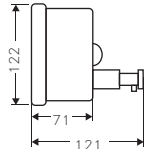

TD-8313A

Paper Towel Dispenser
 Dimension : W280 x L102 x H248mm
 Finishing : Satin

TD-8314A

Paper Towel Dispenser
 Dimension : W280 x L102 x H348mm
 Finishing : Satin

hygiene

SD-380P

500ml Soap Dispenser
 Dimension: W95 x L107 x H150mm
 Finishing : Polish

SD-680P

850ml Soap Dispenser
 Dimension: W105 x L113 x H180mm
 Finishing : Polish

SD-680H

850ml Soap Dispenser
 Dimension: W105 x L113 x H180mm
 Finishing : Satin

SD-1080H

1250ml Soap Dispenser
 Dimension: W122 x L121 x H210mm
 Finishing : Satin

SD-1080P

1250ml Soap Dispenser
 Dimension: W122 x L121 x H210mm
 Finishing : Polish

SD-1080W

1250ml Soap Dispenser
 Dimension: W210 x L121 x H122mm
 Finishing : Polish

SD-1080WH

1250ml Soap Dispenser
Dimension: W210 x L121 x H122mm
Finishing : Satin

SD-W350

350ml Lavatory-Mounted Soap Dispenser
Dimension: 144 x 280 x 48mmmm
Finishing : Polish

SB-034SS

Corner Basket
Dimension: L200 x W200 x H60mm
Finishing : Satin

SB-170SS

Corner Basket
Dimension: L260 x W260 x H83mm
Finishing : Satin