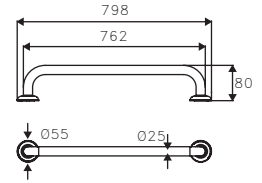

SD-W350

350ml Lavatory-Mounted Soap Dispenser
Dimension: 144 x 280 x 48mmmm
Finishing : Polish

SB-034SS

Corner Basket
Dimension: L200 x W200 x H60mm
Finishing : Satin

SB-170SS

Corner Basket
Dimension: L260 x W260 x H83mm
Finishing : Satin

trustworthy

specialty

ANH-401-19-610

24" Towel Bar
Dimension: L610 x W83 x Ø25mm
Finishing : Polish

ANH-401-19-762

30" Towel Bar
Dimension: L762 x W83 x Ø25mm
Finishing : Polish

ANH-401-19-914

36" Towel Bar
Dimension: L914 x W83 x Ø25mm
Finishing : Polish

Ø32mm GRAB BAR ATGET.

ANH-501-32-457S

457xØ32mm Grab Rail
Dimension: L457 x W78 x Ø32mm
Finishing : Satin

ANH-501-32-610S

610xØ32mm Grab Rail
Dimension: L610 x W78 x Ø32mm
Finishing : Satin

ANH-501-32-762S