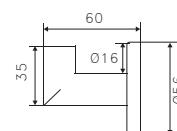

AX28-701P

Robe Hook
Dimension: L60 x W56 x H56mm
Finishing : Polish