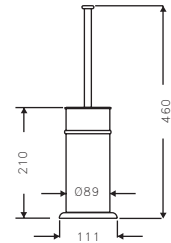

PD-3329

100 x 100mm Floor Drainer
Dimension: L100 x W100 x H73mm
Finishing : Polish
Purpose : Washing Machine

PD-3363A-20S

200 x 80mm Floor Drainer
Dimension: L200 x 80 x 76mm
Finishing : Satin

PD-3363A-30S

300 x 80mm Floor Drainer
Dimension: L300 x W80 x H76mm
Finishing : Satin

LINEAR FLOOR DRAINER ATGET.

2303

Ashtray
Dimension: L120 x W35 x H100mm
Finishing : Polish

2304

Soap Dish
Dimension: L117 x W35 x H100mm
Finishing : Polish

XT-5870

Wall Mounted Toilet Brush Holder
Finishing : Polish

XT-8700

Toilet Brush Holder
Finishing : Polish

TOILET BRUSH HOLDER **ATGET.**

XT-707

Sanitary Bag Hook
Dimension: L35 x Ø15
Materials : Brass
Finishing : Chrome

XT-708

Clothes Caps Hook
Dimension: L50 x Ø25
Materials : Brass
Finishing : Chrome

HOOK **ATGET.**

CL-4188A

Retractable Clothes Line
Dimension: L92 x W57 x H92mm
Finishing : Polish

CLOTHES LINE **ATGET.**

POLISH - A bright reflective finish which is achieved by bright buffing using a soft mop and suitable polishing compound. The process involved no pre-grinding and, as such, relies on the material having a good, defect-free surface. This type of finishing will not remove surface defects but is essentially an enhancement of the mill surface. This finish is generally more reflective than the bright annealed finish but the degree of brightness or reflectivity may vary according to application or cost considerations.