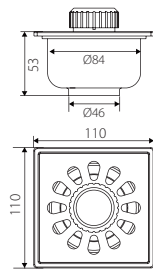

AX28-272P

71cm Double Towel Rail
 Dimension: L716 x W130 x H56mm
 Finishing : Polish

AX28-652P

Towel Shelf with Rail
 Dimension: L508 x W245 x H125mm
 Finishing : Polish

anchor hold

PD-31283

122 x 122mm Floor Drainer
 Dimension: L122 x W122 x H35mm
 Finishing : Satin

PD-3129

122 x 122mm Floor Drainer
 Dimension: L122 x W122 x H35mm
 Finishing : Satin

PD-31383

152 x 152mm Floor Drainer
 Dimension: L152 x W152 x H35mm
 Finishing : Satin

PD-31483

152 x 152mm Floor Drainer
 Dimension: L152 x W152 x H35mm
 Finishing : Satin

PD-31733P

122 x 122mm Floor Drainer
 Dimension: L122 x W122 x H36mm
 Finishing : Polish

PD-31743

122 x 122mm Floor Drainer
 Dimension: L122 x W122 x H36mm
 Finishing : Polish

PD-31753P

122 x 122mm Floor Drainer
Dimension: L122 x 122 x 36mm
Finishing : Polish

PD-3378S

100 x 100mm Floor Drainer
Dimension: L100 x W100 x H31mm
Finishing : Satin

PD-3179A

110 x 110mm Floor Drainer
Dimension: L110 x 110 x 53mm
Finishing : Polish
Purpose : Washing Machine

FLOOR DRAINER "FOR WASHING MACHINE" ATGET.