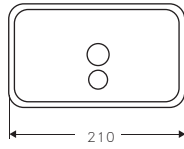

TD-8313A

Paper Towel Dispenser
 Dimension : W280 x L102 x H248mm
 Finishing : Satin

TD-8314A

Paper Towel Dispenser
 Dimension : W280 x L102 x H348mm
 Finishing : Satin

hygiene

SD-380P

500ml Soap Dispenser
 Dimension: W95 x L107 x H150mm
 Finishing : Polish

SD-680P

850ml Soap Dispenser
 Dimension: W105 x L113 x H180mm
 Finishing : Polish

SD-680H

850ml Soap Dispenser
 Dimension: W105 x L113 x H180mm
 Finishing : Satin

SD-1080H

1250ml Soap Dispenser
 Dimension: W122 x L121 x H210mm
 Finishing : Satin

SD-1080P

1250ml Soap Dispenser
 Dimension: W122 x L121 x H210mm
 Finishing : Polish

SD-1080W

1250ml Soap Dispenser
 Dimension: W210 x L121 x H122mm
 Finishing : Polish

SD-1080WH

1250ml Soap Dispenser
Dimension: W210 x L121 x H122mm
Finishing : Satin

SD-W350

350ml Lavatory-Mounted Soap Dispenser
Dimension: 144 x 280 x 48mmmm
Finishing : Polish

SB-034SS

Corner Basket
Dimension: L200 x W200 x H60mm
Finishing : Satin

SB-170SS

Corner Basket
Dimension: L260 x W260 x H83mm
Finishing : Satin