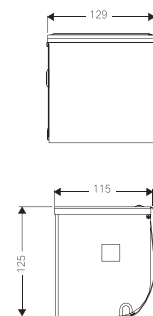

TD-8334S

Paper Towel Dispenser with Waste Receptacle Bin
 • Recessed Floor Mounting
 Dimension: W300 x D137 x H1400mm
 Finishing : Satin

TD-131A

Paper Holder with Hood
Dimension : W129 x L99 x H85mm
Finishing : Polish

TD-231A

Semi-Recessed Paper Holder with Hood
Dimension : W155 x L70 x H130mm
Finishing : Polish

TD-2332W

Recessed Twin Paper Holder with Hood
Dimension : W298 x L60 x H158mm
Finishing : Polish

TD-233

Recessed Paper Holder with Hood
Dimension : W158 x L60 x H158mm
Finishing : Polish

TD-2371A

Paper Holder with Hood
Dimension : W126 x L110 x H80mm
Finishing : Polish

TD-333A

Paper Holder with Hood
Dimension : W129 x L115 x H125mm
Finishing : Polish

TD-333D

Paper Holder with Hood
 Dimension : W129 x L120 x H125mm
 Finishing : Polish

TD-8305D-2

Paper Holder with Hood
 Dimension : W125 x L100 x H118mm
 Finishing : Polish

ATGET. PAPER TOWEL DISPENSER

TD-8300A

Jumbo Toilet Roll Holder
 Dimension : Ø260 x L130mm
 Finishing : Satin

TD-83A6

Paper Holder with Hood
 Dimension : W125 x L122 x H120mm
 Finishing : Polish