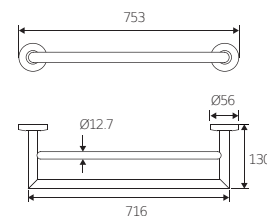

ATGET. TOWEL SHELF

ANT-101-610

Towel Shelf with Rail
 Dimension: L610 x W216 x H175mm
 Finishing : Polish

ANT-108-610

Towel Shelf with Rail
 Dimension: L610 x W235 x H175mm
 Finishing : Polish

BNT-008-610

Towel Shelf with Rail
 Dimension: L610 x W240 x H159mm
 Finishing : Polish

ATGET. Ø38mm GRAB BAR

ANH-501

610 x Ø38mm Grab Rail
 Dimension: L610 x W98 x Ø38mm
 Finishing : Polish

perseverance

AX28-301P

Paper Holder
 Dimension: L157 x W90 x H56mm
 Finishing : Polish

AX28-3011P

Paper Holder
 Dimension: L140 x W172 x H54mm
 Finishing : Polish

AX28-373P

Spare Roll Holder
 Dimension: L56 x W90 x H157mm
 Finishing : Polish

AX28-701P

Robe Hook
 Dimension: L60 x W56 x H56mm
 Finishing : Polish

AX28-271P

71cm Single Towel Rail
 Dimension: L711 x W80 x H56mm
 Finishing : Polish

AX28-272P

71cm Double Towel Rail
 Dimension: L716 x W130 x H56mm
 Finishing : Polish

AX28-652P

Towel Shelf with Rail
 Dimension: L508 x W245 x H125mm
 Finishing : Polish

anchor hold

PD-31283

122 x 122mm Floor Drainer
 Dimension: L122 x W122 x H35mm
 Finishing : Satin