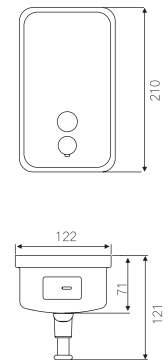

TD-8305D-2

Paper Holder with Hood
 Dimension : W125 x L100 x H118mm
 Finishing : Polish

ATGET. PAPER TOWEL DISPENSER

TD-8300A

Jumbo Toilet Roll Holder
 Dimension : Ø260 x L130mm
 Finishing : Satin

TD-83A6

Paper Holder with Hood
 Dimension : W125 x L122 x H120mm
 Finishing : Polish

TD-8313A

Paper Towel Dispenser
 Dimension : W280 x L102 x H248mm
 Finishing : Satin

TD-8314A

Paper Towel Dispenser
 Dimension : W280 x L102 x H348mm
 Finishing : Satin

hygiene

SD-380P

500ml Soap Dispenser
 Dimension: W95 x L107 x H150mm
 Finishing : Polish

SD-680P

850ml Soap Dispenser
 Dimension: W105 x L113 x H180mm
 Finishing : Polish

SD-680H

850ml Soap Dispenser
 Dimension: W105 x L113 x H180mm
 Finishing : Satin

SD-1080H

1250ml Soap Dispenser
 Dimension: W122 x L121 x H210mm
 Finishing : Satin

SD-1080P

1250ml Soap Dispenser
 Dimension: W122 x L121 x H210mm
 Finishing : Polish

SD-1080W

1250ml Soap Dispenser
 Dimension: W210 x L121 x H122mm
 Finishing : Polish

SD-1080WH

1250ml Soap Dispenser
Dimension: W210 x L121 x H122mm
Finishing : Satin