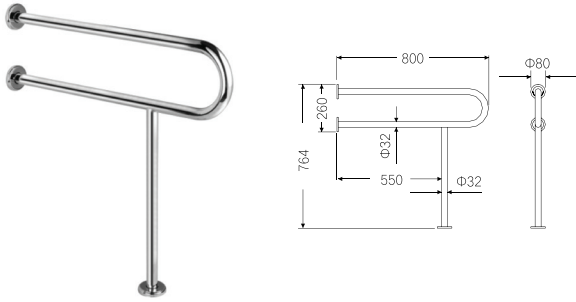

ANH-401-25-457

457mm Grab Bar
 Dimension: L457 x W85 x Ø25mm
 Finishing : Polish

ANH-401-25-610

610mm Grab Bar
 Dimension: L610 x W85 x Ø25mm
 Finishing : Polish

ANH-401B

457mm Angle Grab Bar
 Dimension: L410 x W83 x H210 x Ø25mm
 Finishing : Polish

ANH-501BS

423mm Angle Grab Bar
 Dimension: L395 x W83 x H253 x Ø25mm
 Finishing : Satin

BNH-19010

U-Shape Support Rail
Dimension: L800 x H764 x Ø32mm
Finishing : Polish

BNH-19020L

L-Shape Support Rail
Dimension: L700 x H700 x Ø32mm
Finishing : Polish