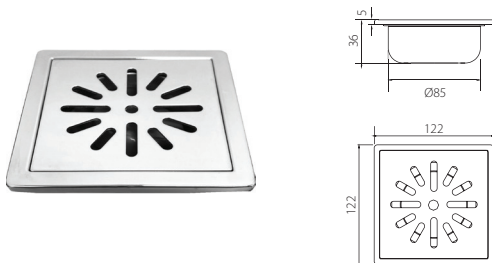

AX28-272P

71cm Double Towel Rail
 Dimension: L716 x W130 x H56mm
 Finishing : Polish

AX28-652P

Towel Shelf with Rail
 Dimension: L508 x W245 x H125mm
 Finishing : Polish

anchor hold

PD-31283

122 x 122mm Floor Drainer
 Dimension: L122 x W122 x H35mm
 Finishing : Satin

PD-3129

122 x 122mm Floor Drainer
 Dimension: L122 x W122 x H35mm
 Finishing : Satin

PD-31383

152 x 152mm Floor Drainer
 Dimension: L152 x W152 x H35mm
 Finishing : Satin

PD-31483

152 x 152mm Floor Drainer
 Dimension: L152 x W152 x H35mm
 Finishing : Satin