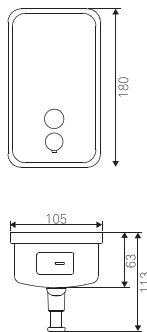

TD-8305D-2

Paper Holder with Hood
 Dimension : W125 x L100 x H118mm
 Finishing : Polish

ATGET. PAPER TOWEL DISPENSER

TD-8300A

Jumbo Toilet Roll Holder
 Dimension : Ø260 x L130mm
 Finishing : Satin

TD-83A6

Paper Holder with Hood
 Dimension : W125 x L122 x H120mm
 Finishing : Polish

TD-8313A

Paper Towel Dispenser
 Dimension : W280 x L102 x H248mm
 Finishing : Satin

TD-8314A

Paper Towel Dispenser
 Dimension : W280 x L102 x H348mm
 Finishing : Satin

hygiene

SD-380P

500ml Soap Dispenser
 Dimension: W95 x L107 x H150mm
 Finishing : Polish

SD-680P

850ml Soap Dispenser
 Dimension: W105 x L113 x H180mm
 Finishing : Polish

SD-680H

850ml Soap Dispenser
 Dimension: W105 x L113 x H180mm
 Finishing : Satin

SD-1080H

1250ml Soap Dispenser
 Dimension: W122 x L121 x H210mm
 Finishing : Satin

SD-1080P

1250ml Soap Dispenser
 Dimension: W122 x L121 x H210mm
 Finishing : Polish

SD-1080W

1250ml Soap Dispenser
 Dimension: W210 x L121 x H122mm
 Finishing : Polish

SD-1080WH

1250ml Soap Dispenser
Dimension: W210 x L121 x H122mm
Finishing : Satin