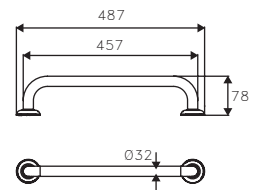

SD-W350

350ml Lavatory-Mounted Soap Dispenser
Dimension: 144 x 280 x 48mmmm
Finishing : Polish

SB-034SS

Corner Basket
Dimension: L200 x W200 x H60mm
Finishing : Satin

SB-170SS

Corner Basket
Dimension: L260 x W260 x H83mm
Finishing : Satin

trustworthy

specialty

ANH-401-19-610

24" Towel Bar
Dimension: L610 x W83 x Ø25mm
Finishing : Polish

ANH-401-19-762

30" Towel Bar
Dimension: L762 x W83 x Ø25mm
Finishing : Polish

ANH-401-19-914

36" Towel Bar
Dimension: L914 x W83 x Ø25mm
Finishing : Polish

Ø32mm GRAB BAR ATGET.

ANH-501-32-457S

457xØ32mm Grab Rail
Dimension: L457 x W78 x Ø32mm
Finishing : Satin

ANH-501-32-610S

610xØ32mm Grab Rail
Dimension: L610 x W78 x Ø32mm
Finishing : Satin

ANH-501-32-762S