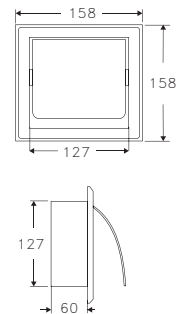

TD-8334S

Paper Towel Dispenser with Waste Receptacle Bin
 • Recessed Floor Mounting
 Dimension: W300 x D137 x H1400mm
 Finishing : Satin

TD-131A

Paper Holder with Hood
Dimension : W129 x L99 x H85mm
Finishing : Polish

TD-231A

Semi-Recessed Paper Holder with Hood
Dimension : W155 x L70 x H130mm
Finishing : Polish

TD-2332W

Recessed Twin Paper Holder with Hood
Dimension : W298 x L60 x H158mm
Finishing : Polish

TD-233

Recessed Paper Holder with Hood
Dimension : W158 x L60 x H158mm
Finishing : Polish

TD-2371A

Paper Holder with Hood
Dimension : W126 x L110 x H80mm
Finishing : Polish

TD-333A

Paper Holder with Hood
Dimension : W129 x L115 x H125mm
Finishing : Polish

TD-333D

Paper Holder with Hood
 Dimension : W129 x L120 x H125mm
 Finishing : Polish

SD-1080P

1250ml Soap Dispenser
 Dimension: W122 x L121 x H210mm
 Finishing : Polish

SD-1080W

1250ml Soap Dispenser
 Dimension: W210 x L121 x H122mm
 Finishing : Polish

SD-1080WH

1250ml Soap Dispenser
Dimension: W210 x L121 x H122mm
Finishing : Satin