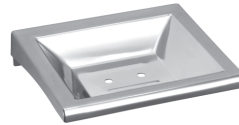

ATGET®

304 STAINLESS STEEL BATH ACCESSORIES

Collection 2026

COMMERCIAL | RESIDENTIAL
PUBLIC | HANDICAP
WASHROOM

INDEX

ATGET®

Brand	1
Paper Towel Dispenser With Waste Receptable Bin	3
Paper Holder	4
Paper Towel Dispenser	5
Soap Dispenser	7
Bathroom Basket	8
Towel Bar	10
Ø32mm Grab Bar	10
Ø25mm Grab Bar	11
Disable Support Rail	12
Towel Shelf	13
Ø38mm Grab Bar	13
AX28 Series	15
Floor Drainer	17
Soap Dish & Ash Trays	19
Toilet Brush Holder	19
Hook	19
Clothes Line	19
Stainless Steel Finishes	20

PD-3329

100 x 100mm Floor Drainer
Dimension: L100 x W100 x H73mm
Finishing : Polish
Purpose : Washing Machine

PD-3363A-20S

200 x 80mm Floor Drainer
Dimension: L200 x 80 x 76mm
Finishing : Satin

PD-3363A-30S

300 x 80mm Floor Drainer
Dimension: L300 x W80 x H76mm
Finishing : Satin

LINEAR FLOOR DRAINER ATGET.

2303

Ashtray
Dimension: L120 x W35 x H100mm
Finishing : Polish

2304

Soap Dish
Dimension: L117 x W35 x H100mm
Finishing : Polish