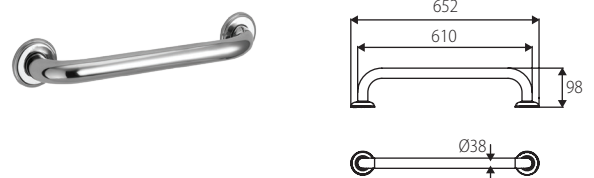

BNH-9032

Swing-up Support Rail
Dimension: L748 x H250 x Ø32mm
Finishing : Polish

BNH-9036-600S

Swing-up Support Rail
 Dimension: L600 x H300 x 100mm
 Finishing : Satin

BNH-9036-750S

Swing-up Support Rail
 Dimension: L750 x H300 x 100mm
 Finishing : Satin

ATGET. TOWEL SHELF

ANT-101-610

Towel Shelf with Rail
 Dimension: L610 x W216 x H175mm
 Finishing : Polish

ANT-108-610

Towel Shelf with Rail
 Dimension: L610 x W235 x H175mm
 Finishing : Polish

BNT-008-610

Towel Shelf with Rail
 Dimension: L610 x W240 x H159mm
 Finishing : Polish

ATGET. Ø38mm GRAB BAR

ANH-501

610 x Ø38mm Grab Rail
 Dimension: L610 x W98 x Ø38mm
 Finishing : Polish

perseverance

AX28-301P

Paper Holder
 Dimension: L157 x W90 x H56mm
 Finishing : Polish

AX28-3011P

Paper Holder
 Dimension: L140 x W172 x H54mm
 Finishing : Polish