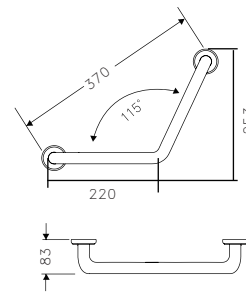

Ø32mm GRAB BAR ATGET.

ANH-501-32-457S

457xØ32mm Grab Rail
Dimension: L457 x W78 x Ø32mm
Finishing : Satin

ANH-501-32-610S

610xØ32mm Grab Rail
Dimension: L610 x W78 x Ø32mm
Finishing : Satin

ANH-501-32-762S

762xØ32mm Grab Rail Satin
Dimension: L762 x W78 x Ø32mm
Finishing : Satin

ANH-401-25-228

228mm Grab Bar
 Dimension: L228 x W85 x Ø25mm
 Finishing : Polish

ANH-401-25-305

305mm Grab Bar
 Dimension: L305 x W85 x Ø25mm
 Finishing : Polish

ANH-401-25-457

457mm Grab Bar
 Dimension: L457 x W85 x Ø25mm
 Finishing : Polish

ANH-401-25-610

610mm Grab Bar
 Dimension: L610 x W85 x Ø25mm
 Finishing : Polish

ANH-401B

457mm Angle Grab Bar
 Dimension: L410 x W83 x H210 x Ø25mm
 Finishing : Polish

ANH-501BS

423mm Angle Grab Bar
 Dimension: L395 x W83 x H253 x Ø25mm
 Finishing : Satin

BNH-19010

U-Shape Support Rail
Dimension: L800 x H764 x Ø32mm
Finishing : Polish

BNH-19020L

L-Shape Support Rail
Dimension: L700 x H700 x Ø32mm
Finishing : Polish