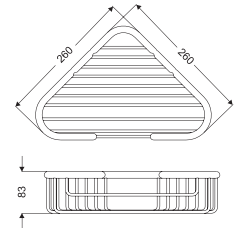

SD-680P

850ml Soap Dispenser
 Dimension: W105 x L113 x H180mm
 Finishing : Polish

SD-680H

850ml Soap Dispenser
 Dimension: W105 x L113 x H180mm
 Finishing : Satin

SD-1080H

1250ml Soap Dispenser
 Dimension: W122 x L121 x H210mm
 Finishing : Satin

SD-1080P

1250ml Soap Dispenser
 Dimension: W122 x L121 x H210mm
 Finishing : Polish

SD-1080W

1250ml Soap Dispenser
 Dimension: W210 x L121 x H122mm
 Finishing : Polish

SD-1080WH

1250ml Soap Dispenser
Dimension: W210 x L121 x H122mm
Finishing : Satin

SD-W350

350ml Lavatory-Mounted Soap Dispenser
Dimension: 144 x 280 x 48mmmm
Finishing : Polish

SB-034SS

Corner Basket
Dimension: L200 x W200 x H60mm
Finishing : Satin

SB-170SS

Corner Basket
Dimension: L260 x W260 x H83mm
Finishing : Satin