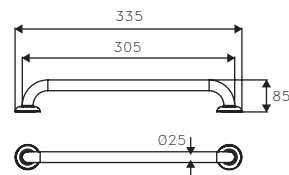

Ø32mm GRAB BAR ATGET.

ANH-501-32-457S

457xØ32mm Grab Rail
Dimension: L457 x W78 x Ø32mm
Finishing : Satin

ANH-501-32-610S

610xØ32mm Grab Rail
Dimension: L610 x W78 x Ø32mm
Finishing : Satin

ANH-501-32-762S

762xØ32mm Grab Rail Satin
Dimension: L762 x W78 x Ø32mm
Finishing : Satin

ANH-401-25-228

228mm Grab Bar
 Dimension: L228 x W85 x Ø25mm
 Finishing : Polish

ANH-401-25-305

305mm Grab Bar
 Dimension: L305 x W85 x Ø25mm
 Finishing : Polish

ANH-401-25-457

457mm Grab Bar
 Dimension: L457 x W85 x Ø25mm
 Finishing : Polish

ANH-401-25-610

610mm Grab Bar
 Dimension: L610 x W85 x Ø25mm
 Finishing : Polish

ANH-401B

457mm Angle Grab Bar
 Dimension: L410 x W83 x H210 x Ø25mm
 Finishing : Polish