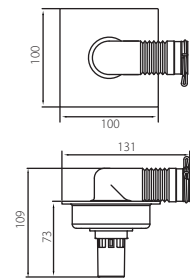

AX28-272P

71cm Double Towel Rail
 Dimension: L716 x W130 x H56mm
 Finishing : Polish

AX28-652P

Towel Shelf with Rail
 Dimension: L508 x W245 x H125mm
 Finishing : Polish

anchor hold

PD-31283

122 x 122mm Floor Drainer
 Dimension: L122 x W122 x H35mm
 Finishing : Satin

PD-3378S

100 x 100mm Floor Drainer
Dimension: L100 x W100 x H31mm
Finishing : Satin

PD-3179A

110 x 110mm Floor Drainer
Dimension: L110 x 110 x 53mm
Finishing : Polish
Purpose : Washing Machine

FLOOR DRAINER "FOR WASHING MACHINE" ATGET.

PD-3329

100 x 100mm Floor Drainer
Dimension: L100 x W100 x H73mm
Finishing : Polish
Purpose : Washing Machine

PD-3363A-20S

200 x 80mm Floor Drainer
Dimension: L200 x 80 x 76mm
Finishing : Satin

PD-3363A-30S

300 x 80mm Floor Drainer
Dimension: L300 x W80 x H76mm
Finishing : Satin

LINEAR FLOOR DRAINER ATGET.

2303

Ashtray
Dimension: L120 x W35 x H100mm
Finishing : Polish

2304

Soap Dish
Dimension: L117 x W35 x H100mm
Finishing : Polish