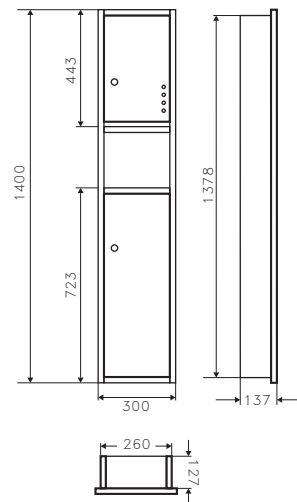

•
enviroment

TD-8332S

Paper Towel Dispenser with Waste Receptacle Bin
 • Recessed Wall Mounting
 Dimension: W300 x D137 x H750mm
 Finishing : Satin

TD-8334S-1200

Paper Towel Dispenser with Waste Receptacle Bin
 • Recessed Floor Mounting
 Dimension: W300 x D138 x H1200mm
 Finishing : Satin

TD-8334S

Paper Towel Dispenser with Waste Receptacle Bin
 • Recessed Floor Mounting
 Dimension: W300 x D137 x H1400mm
 Finishing : Satin

TD-131A

Paper Holder with Hood
Dimension : W129 x L99 x H85mm
Finishing : Polish

TD-231A

Semi-Recessed Paper Holder with Hood
Dimension : W155 x L70 x H130mm
Finishing : Polish

TD-2332W

Recessed Twin Paper Holder with Hood
Dimension : W298 x L60 x H158mm
Finishing : Polish

TD-233

Recessed Paper Holder with Hood
Dimension : W158 x L60 x H158mm
Finishing : Polish

SD-1080P

1250ml Soap Dispenser
 Dimension: W122 x L121 x H210mm
 Finishing : Polish

SD-1080W

1250ml Soap Dispenser
 Dimension: W210 x L121 x H122mm
 Finishing : Polish

SD-1080WH

1250ml Soap Dispenser
Dimension: W210 x L121 x H122mm
Finishing : Satin