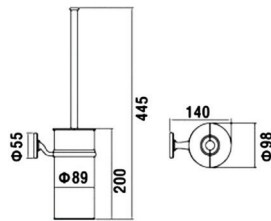

PD-3378S

100 x 100mm Floor Drainer
Dimension: L100 x W100 x H31mm
Finishing : Satin

PD-3179A

110 x 110mm Floor Drainer
Dimension: L110 x 110 x 53mm
Finishing : Polish
Purpose : Washing Machine

FLOOR DRAINER "FOR WASHING MACHINE" ATGET.

PD-3329

100 x 100mm Floor Drainer
Dimension: L100 x W100 x H73mm
Finishing : Polish
Purpose : Washing Machine

PD-3363A-20S

200 x 80mm Floor Drainer
Dimension: L200 x 80 x 76mm
Finishing : Satin

PD-3363A-30S

300 x 80mm Floor Drainer
Dimension: L300 x W80 x H76mm
Finishing : Satin

LINEAR FLOOR DRAINER ATGET.

2303

Ashtray
Dimension: L120 x W35 x H100mm
Finishing : Polish

2304

Soap Dish
Dimension: L117 x W35 x H100mm
Finishing : Polish

XT-5870

Wall Mounted Toilet Brush Holder
Finishing : Polish

XT-8700

Toilet Brush Holder
Finishing : Polish

TOILET BRUSH HOLDER **ATGET.**

XT-707

Sanitary Bag Hook
Dimension: L35 x Ø15
Materials : Brass
Finishing : Chrome