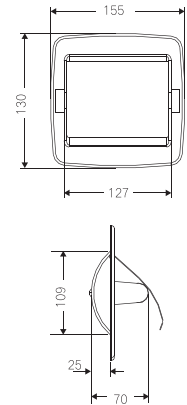

•
enviroment

TD-8332S

Paper Towel Dispenser with Waste Receptacle Bin
 • Recessed Wall Mounting
 Dimension: W300 x D137 x H750mm
 Finishing : Satin

TD-8334S-1200

Paper Towel Dispenser with Waste Receptacle Bin
 • Recessed Floor Mounting
 Dimension: W300 x D138 x H1200mm
 Finishing : Satin

TD-8334S

Paper Towel Dispenser with Waste Receptacle Bin
 • Recessed Floor Mounting
 Dimension: W300 x D137 x H1400mm
 Finishing : Satin

TD-131A

Paper Holder with Hood
Dimension : W129 x L99 x H85mm
Finishing : Polish

TD-231A

Semi-Recessed Paper Holder with Hood
Dimension : W155 x L70 x H130mm
Finishing : Polish

TD-2332W

Recessed Twin Paper Holder with Hood
Dimension : W298 x L60 x H158mm
Finishing : Polish

TD-233

Recessed Paper Holder with Hood
Dimension : W158 x L60 x H158mm
Finishing : Polish

TD-2371A

Paper Holder with Hood
Dimension : W126 x L110 x H80mm
Finishing : Polish

TD-333A

Paper Holder with Hood
Dimension : W129 x L115 x H125mm
Finishing : Polish

TD-333D

Paper Holder with Hood
 Dimension : W129 x L120 x H125mm
 Finishing : Polish