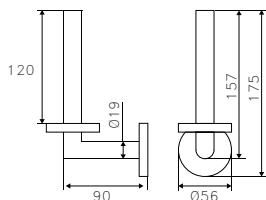

ATGET. TOWEL SHELF

ANT-101-610

Towel Shelf with Rail
 Dimension: L610 x W216 x H175mm
 Finishing : Polish

ANT-108-610

Towel Shelf with Rail
 Dimension: L610 x W235 x H175mm
 Finishing : Polish

BNT-008-610

Towel Shelf with Rail
 Dimension: L610 x W240 x H159mm
 Finishing : Polish

ATGET. Ø38mm GRAB BAR

ANH-501

610 x Ø38mm Grab Rail
 Dimension: L610 x W98 x Ø38mm
 Finishing : Polish

perseverance

AX28-301P

Paper Holder
 Dimension: L157 x W90 x H56mm
 Finishing : Polish

AX28-3011P

Paper Holder
 Dimension: L140 x W172 x H54mm
 Finishing : Polish

AX28-373P

Spare Roll Holder
 Dimension: L56 x W90 x H157mm
 Finishing : Polish

AX28-701P

Robe Hook
 Dimension: L60 x W56 x H56mm
 Finishing : Polish

AX28-271P

71cm Single Towel Rail
 Dimension: L711 x W80 x H56mm
 Finishing : Polish

AX28-272P

71cm Double Towel Rail
 Dimension: L716 x W130 x H56mm
 Finishing : Polish

AX28-652P

Towel Shelf with Rail
 Dimension: L508 x W245 x H125mm
 Finishing : Polish

anchor hold

PD-31283

122 x 122mm Floor Drainer
 Dimension: L122 x W122 x H35mm
 Finishing : Satin