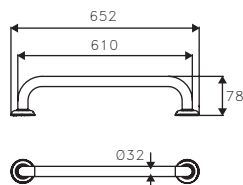

SD-W350

350ml Lavatory-Mounted Soap Dispenser
Dimension: 144 x 280 x 48mmmm
Finishing : Polish

SB-034SS

Corner Basket
Dimension: L200 x W200 x H60mm
Finishing : Satin

SB-170SS

Corner Basket
Dimension: L260 x W260 x H83mm
Finishing : Satin

trustworthy

specialty

ANH-401-19-610

24" Towel Bar
Dimension: L610 x W83 x Ø25mm
Finishing : Polish

ANH-401-19-762

30" Towel Bar
Dimension: L762 x W83 x Ø25mm
Finishing : Polish

ANH-401-19-914

36" Towel Bar
Dimension: L914 x W83 x Ø25mm
Finishing : Polish

Ø32mm GRAB BAR ATGET.

ANH-501-32-457S

457xØ32mm Grab Rail
Dimension: L457 x W78 x Ø32mm
Finishing : Satin

ANH-501-32-610S

610xØ32mm Grab Rail
Dimension: L610 x W78 x Ø32mm
Finishing : Satin

ANH-501-32-762S