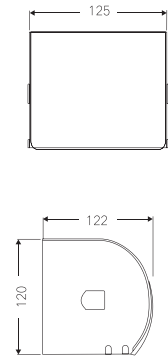

TD-231A

Semi-Recessed Paper Holder with Hood
Dimension : W155 x L70 x H130mm
Finishing : Polish

TD-2332W

Recessed Twin Paper Holder with Hood
Dimension : W298 x L60 x H158mm
Finishing : Polish

TD-233

Recessed Paper Holder with Hood
Dimension : W158 x L60 x H158mm
Finishing : Polish

TD-2371A

Paper Holder with Hood
Dimension : W126 x L110 x H80mm
Finishing : Polish

TD-333A

Paper Holder with Hood
Dimension : W129 x L115 x H125mm
Finishing : Polish

TD-333D

Paper Holder with Hood
 Dimension : W129 x L120 x H125mm
 Finishing : Polish

TD-8305D-2

Paper Holder with Hood
 Dimension : W125 x L100 x H118mm
 Finishing : Polish

ATGET. PAPER TOWEL DISPENSER

TD-8300A

Jumbo Toilet Roll Holder
 Dimension : Ø260 x L130mm
 Finishing : Satin

TD-83A6

Paper Holder with Hood
 Dimension : W125 x L122 x H120mm
 Finishing : Polish

TD-8313A

Paper Towel Dispenser
 Dimension : W280 x L102 x H248mm
 Finishing : Satin

TD-8314A

Paper Towel Dispenser
 Dimension : W280 x L102 x H348mm
 Finishing : Satin

hygiene

SD-380P

500ml Soap Dispenser
 Dimension: W95 x L107 x H150mm
 Finishing : Polish