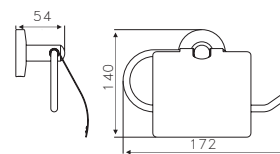

ATGET. TOWEL SHELF

ANT-101-610

Towel Shelf with Rail
 Dimension: L610 x W216 x H175mm
 Finishing : Polish

ANT-108-610

Towel Shelf with Rail
 Dimension: L610 x W235 x H175mm
 Finishing : Polish

BNT-008-610

Towel Shelf with Rail
 Dimension: L610 x W240 x H159mm
 Finishing : Polish

ATGET. Ø38mm GRAB BAR

ANH-501

610 x Ø38mm Grab Rail
 Dimension: L610 x W98 x Ø38mm
 Finishing : Polish

perseverance

AX28-301P

Paper Holder
 Dimension: L157 x W90 x H56mm
 Finishing : Polish

AX28-3011P

Paper Holder
 Dimension: L140 x W172 x H54mm
 Finishing : Polish

AX28-373P

Spare Roll Holder
 Dimension: L56 x W90 x H157mm
 Finishing : Polish

AX28-701P

Robe Hook
 Dimension: L60 x W56 x H56mm
 Finishing : Polish

AX28-271P

71cm Single Towel Rail
 Dimension: L711 x W80 x H56mm
 Finishing : Polish

AX28-272P

71cm Double Towel Rail
 Dimension: L716 x W130 x H56mm
 Finishing : Polish

AX28-652P

Towel Shelf with Rail
 Dimension: L508 x W245 x H125mm
 Finishing : Polish

anchor hold

PD-31283

122 x 122mm Floor Drainer
 Dimension: L122 x W122 x H35mm
 Finishing : Satin