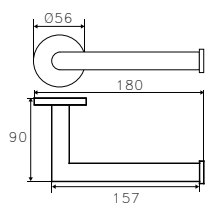

ATGET. TOWEL SHELF

ANT-101-610

Towel Shelf with Rail
 Dimension: L610 x W216 x H175mm
 Finishing : Polish

ANT-108-610

Towel Shelf with Rail
 Dimension: L610 x W235 x H175mm
 Finishing : Polish

BNT-008-610

Towel Shelf with Rail
 Dimension: L610 x W240 x H159mm
 Finishing : Polish

ATGET. Ø38mm GRAB BAR

ANH-501

610 x Ø38mm Grab Rail
 Dimension: L610 x W98 x Ø38mm
 Finishing : Polish

perseverance

AX28-301P

Paper Holder
 Dimension: L157 x W90 x H56mm
 Finishing : Polish

AX28-3011P

Paper Holder
 Dimension: L140 x W172 x H54mm
 Finishing : Polish

AX28-373P

Spare Roll Holder
 Dimension: L56 x W90 x H157mm
 Finishing : Polish

AX28-701P

Robe Hook
 Dimension: L60 x W56 x H56mm
 Finishing : Polish

AX28-271P

71cm Single Towel Rail
 Dimension: L711 x W80 x H56mm
 Finishing : Polish

AX28-272P

71cm Double Towel Rail
 Dimension: L716 x W130 x H56mm
 Finishing : Polish

AX28-652P

Towel Shelf with Rail
 Dimension: L508 x W245 x H125mm
 Finishing : Polish

anchor hold

PD-31283

122 x 122mm Floor Drainer
 Dimension: L122 x W122 x H35mm
 Finishing : Satin