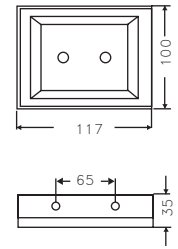

AX28-272P

71cm Double Towel Rail
 Dimension: L716 x W130 x H56mm
 Finishing : Polish

AX28-652P

Towel Shelf with Rail
 Dimension: L508 x W245 x H125mm
 Finishing : Polish

anchor hold

PD-31283

122 x 122mm Floor Drainer
 Dimension: L122 x W122 x H35mm
 Finishing : Satin

PD-3378S

100 x 100mm Floor Drainer
Dimension: L100 x W100 x H31mm
Finishing : Satin

PD-3179A

110 x 110mm Floor Drainer
Dimension: L110 x 110 x 53mm
Finishing : Polish
Purpose : Washing Machine

FLOOR DRAINER "FOR WASHING MACHINE" ATGET.

PD-3329

100 x 100mm Floor Drainer
Dimension: L100 x W100 x H73mm
Finishing : Polish
Purpose : Washing Machine

PD-3363A-20S

200 x 80mm Floor Drainer
Dimension: L200 x 80 x 76mm
Finishing : Satin

PD-3363A-30S

300 x 80mm Floor Drainer
Dimension: L300 x W80 x H76mm
Finishing : Satin

LINEAR FLOOR DRAINER ATGET.

2303

Ashtray
Dimension: L120 x W35 x H100mm
Finishing : Polish

2304

Soap Dish
Dimension: L117 x W35 x H100mm
Finishing : Polish