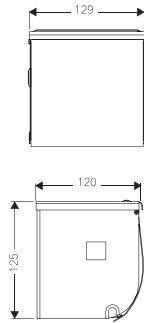

TD-8334S

Paper Towel Dispenser with Waste Receptacle Bin
 • Recessed Floor Mounting
 Dimension: W300 x D137 x H1400mm
 Finishing : Satin

TD-131A

Paper Holder with Hood
Dimension : W129 x L99 x H85mm
Finishing : Polish

TD-231A

Semi-Recessed Paper Holder with Hood
Dimension : W155 x L70 x H130mm
Finishing : Polish

TD-2332W

Recessed Twin Paper Holder with Hood
Dimension : W298 x L60 x H158mm
Finishing : Polish

TD-233

Recessed Paper Holder with Hood
Dimension : W158 x L60 x H158mm
Finishing : Polish

TD-2371A

Paper Holder with Hood
Dimension : W126 x L110 x H80mm
Finishing : Polish

TD-333A

Paper Holder with Hood
Dimension : W129 x L115 x H125mm
Finishing : Polish

TD-333D

Paper Holder with Hood
 Dimension : W129 x L120 x H125mm
 Finishing : Polish

TD-8305D-2

Paper Holder with Hood
 Dimension : W125 x L100 x H118mm
 Finishing : Polish

ATGET. PAPER TOWEL DISPENSER

TD-8300A

Jumbo Toilet Roll Holder
 Dimension : Ø260 x L130mm
 Finishing : Satin

TD-83A6

Paper Holder with Hood
 Dimension : W125 x L122 x H120mm
 Finishing : Polish