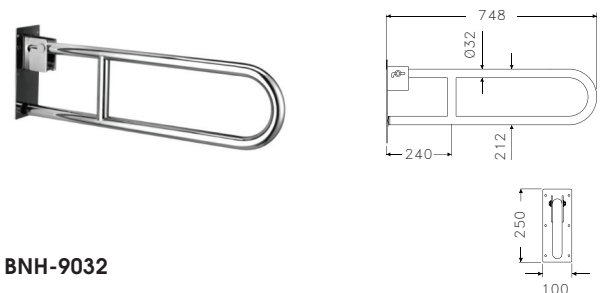

ANH-501BS

423mm Angle Grab Bar
 Dimension: L395 x W83 x H253 x Ø25mm
 Finishing : Satin

BNH-19010

U-Shape Support Rail
Dimension: L800 x H764 x Ø32mm
Finishing : Polish

BNH-19020L

L-Shape Support Rail
Dimension: L700 x H700 x Ø32mm
Finishing : Polish

BNH-19020R

L-Shape Support Rail
Dimension: L700 x H700 x Ø32mm
Finishing : Polish

BNH-19022

L-Shape Support Rail
Dimension: 973 x 592 x Ø32mm
Finishing : Polish

BNH-19023

L-Shape Support Rail
Dimension: 1456 x 1030 x Ø32mm
Finishing : Polish

BNH-9032

Swing-up Support Rail
Dimension: L748 x H250 x Ø32mm
Finishing : Polish

BNH-9036-600S

Swing-up Support Rail
 Dimension: L600 x H300 x 100mm
 Finishing : Satin

BNH-9036-750S

Swing-up Support Rail
 Dimension: L750 x H300 x 100mm
 Finishing : Satin