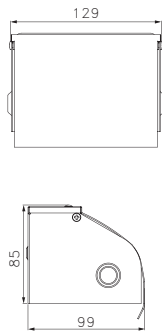

•
enviroment

TD-8332S

Paper Towel Dispenser with Waste Receptacle Bin
 • Recessed Wall Mounting
 Dimension: W300 x D137 x H750mm
 Finishing : Satin

TD-8334S-1200

Paper Towel Dispenser with Waste Receptacle Bin
 • Recessed Floor Mounting
 Dimension: W300 x D138 x H1200mm
 Finishing : Satin

TD-8334S

Paper Towel Dispenser with Waste Receptacle Bin
 • Recessed Floor Mounting
 Dimension: W300 x D137 x H1400mm
 Finishing : Satin

TD-131A

Paper Holder with Hood
Dimension : W129 x L99 x H85mm
Finishing : Polish

TD-231A

Semi-Recessed Paper Holder with Hood
Dimension : W155 x L70 x H130mm
Finishing : Polish

TD-2332W

Recessed Twin Paper Holder with Hood
Dimension : W298 x L60 x H158mm
Finishing : Polish

TD-233

Recessed Paper Holder with Hood
Dimension : W158 x L60 x H158mm
Finishing : Polish