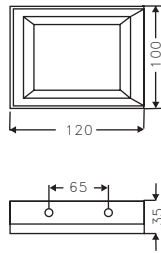

AX28-272P

71cm Double Towel Rail
 Dimension: L716 x W130 x H56mm
 Finishing : Polish

AX28-652P

Towel Shelf with Rail
 Dimension: L508 x W245 x H125mm
 Finishing : Polish

anchor hold

PD-31283

122 x 122mm Floor Drainer
 Dimension: L122 x W122 x H35mm
 Finishing : Satin

PD-3378S

100 x 100mm Floor Drainer
Dimension: L100 x W100 x H31mm
Finishing : Satin

PD-3179A

110 x 110mm Floor Drainer
Dimension: L110 x 110 x 53mm
Finishing : Polish
Purpose : Washing Machine

FLOOR DRAINER "FOR WASHING MACHINE" ATGET.

PD-3329

100 x 100mm Floor Drainer
Dimension: L100 x W100 x H73mm
Finishing : Polish
Purpose : Washing Machine

PD-3363A-20S

200 x 80mm Floor Drainer
Dimension: L200 x 80 x 76mm
Finishing : Satin

PD-3363A-30S

300 x 80mm Floor Drainer
Dimension: L300 x W80 x H76mm
Finishing : Satin

LINEAR FLOOR DRAINER ATGET.

2303

Ashtray
Dimension: L120 x W35 x H100mm
Finishing : Polish

2304

Soap Dish
Dimension: L117 x W35 x H100mm
Finishing : Polish