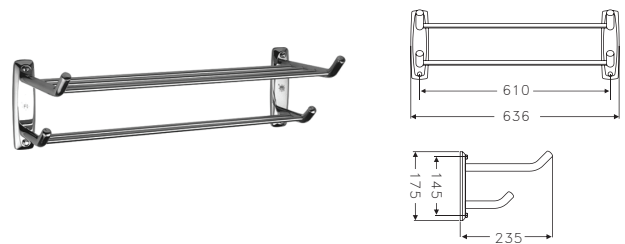

BNH-9032

Swing-up Support Rail
Dimension: L748 x H250 x Ø32mm
Finishing : Polish

BNH-9036-600S

Swing-up Support Rail
 Dimension: L600 x H300 x 100mm
 Finishing : Satin

BNH-9036-750S

Swing-up Support Rail
 Dimension: L750 x H300 x 100mm
 Finishing : Satin

ATGET. TOWEL SHELF

ANT-101-610

Towel Shelf with Rail
 Dimension: L610 x W216 x H175mm
 Finishing : Polish

ANT-108-610

Towel Shelf with Rail
 Dimension: L610 x W235 x H175mm
 Finishing : Polish

BNT-008-610

Towel Shelf with Rail
 Dimension: L610 x W240 x H159mm
 Finishing : Polish