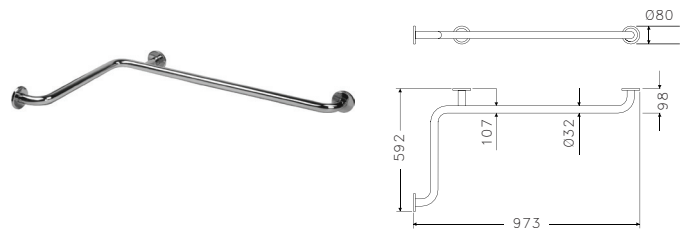

BNH-19022

L-Shape Support Rail
Dimension: 973 x 592 x Ø32mm
Finishing : Polish