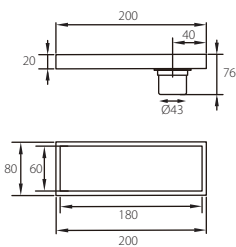

AX28-272P

71cm Double Towel Rail
 Dimension: L716 x W130 x H56mm
 Finishing : Polish

AX28-652P

Towel Shelf with Rail
 Dimension: L508 x W245 x H125mm
 Finishing : Polish

anchor hold

PD-31283

122 x 122mm Floor Drainer
 Dimension: L122 x W122 x H35mm
 Finishing : Satin

PD-3378S

100 x 100mm Floor Drainer
Dimension: L100 x W100 x H31mm
Finishing : Satin

PD-3179A

110 x 110mm Floor Drainer
Dimension: L110 x 110 x 53mm
Finishing : Polish
Purpose : Washing Machine

FLOOR DRAINER "FOR WASHING MACHINE" ATGET.

PD-3329

100 x 100mm Floor Drainer
Dimension: L100 x W100 x H73mm
Finishing : Polish
Purpose : Washing Machine

PD-3363A-20S

200 x 80mm Floor Drainer
Dimension: L200 x 80 x 76mm
Finishing : Satin

PD-3363A-30S

300 x 80mm Floor Drainer
Dimension: L300 x W80 x H76mm
Finishing : Satin

LINEAR FLOOR DRAINER ATGET.

2303

Ashtray
Dimension: L120 x W35 x H100mm
Finishing : Polish

2304

Soap Dish
Dimension: L117 x W35 x H100mm
Finishing : Polish