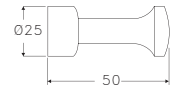

300 x 80mm Floor Drainer
Dimension: L300 x W80 x H76mm
Finishing : Satin

LINEAR FLOOR DRAINER ATGET.

2303

Ashtray
Dimension: L120 x W35 x H100mm
Finishing : Polish

2304

Soap Dish
Dimension: L117 x W35 x H100mm
Finishing : Polish

XT-5870

Wall Mounted Toilet Brush Holder
Finishing : Polish

XT-8700

Toilet Brush Holder
Finishing : Polish

TOILET BRUSH HOLDER **ATGET.**

XT-707

Sanitary Bag Hook
Dimension: L35 x Ø15
Materials : Brass
Finishing : Chrome

XT-708

Clothes Caps Hook
Dimension: L50 x Ø25
Materials : Brass
Finishing : Chrome

HOOK **ATGET.**

CL-4188A

Retractable Clothes Line
Dimension: L92 x W57 x H92mm
Finishing : Polish

CLOTHES LINE **ATGET.**

POLISH - A bright reflective finish which is achieved by bright buffing using a soft mop and suitable polishing compound. The process involved no pre-grinding and, as such, relies on the material having a good, defect-free surface. This type of finishing will not remove surface defects but is essentially an enhancement of the mill surface. This finish is generally more reflective than the bright annealed finish but the degree of brightness or reflectivity may vary according to application or cost considerations.