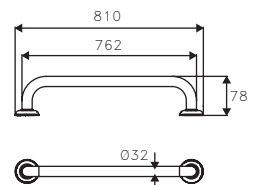

Ø32mm GRAB BAR ATGET.

ANH-501-32-457S

457xØ32mm Grab Rail
Dimension: L457 x W78 x Ø32mm
Finishing : Satin

ANH-501-32-610S

610xØ32mm Grab Rail
Dimension: L610 x W78 x Ø32mm
Finishing : Satin

ANH-501-32-762S

762xØ32mm Grab Rail Satin
Dimension: L762 x W78 x Ø32mm
Finishing : Satin

ANH-401-25-228

228mm Grab Bar
 Dimension: L228 x W85 x Ø25mm
 Finishing : Polish

ANH-401-25-305

305mm Grab Bar
 Dimension: L305 x W85 x Ø25mm
 Finishing : Polish

ANH-401-25-457

457mm Grab Bar
 Dimension: L457 x W85 x Ø25mm
 Finishing : Polish

ANH-401-25-610

610mm Grab Bar
 Dimension: L610 x W85 x Ø25mm
 Finishing : Polish

ANH-401B

457mm Angle Grab Bar
 Dimension: L410 x W83 x H210 x Ø25mm
 Finishing : Polish