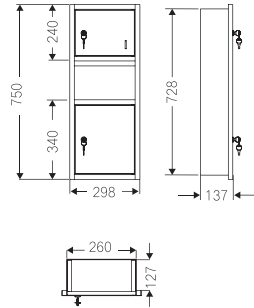

TD-8332S

Paper Towel Dispenser with Waste Receptacle Bin
• Recessed Wall Mounting
Dimension: W300 x D137 x H750mm
Finishing : Satin

TD-8334S-1200

Paper Towel Dispenser with Waste Receptacle Bin
• Recessed Floor Mounting
Dimension: W300 x D138 x H1200mm
Finishing : Satin

TD-8334S

Paper Towel Dispenser with Waste Receptacle Bin
• Recessed Floor Mounting
Dimension: W300 x D137 x H1400mm
Finishing : Satin