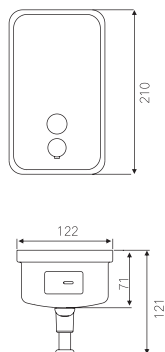

TD-8313A

Paper Towel Dispenser
 Dimension : W280 x L102 x H248mm
 Finishing : Satin

TD-8314A

Paper Towel Dispenser
 Dimension : W280 x L102 x H348mm
 Finishing : Satin

hygiene

SD-380P

500ml Soap Dispenser
 Dimension: W95 x L107 x H150mm
 Finishing : Polish

SD-680P

850ml Soap Dispenser
 Dimension: W105 x L113 x H180mm
 Finishing : Polish

SD-680H

850ml Soap Dispenser
 Dimension: W105 x L113 x H180mm
 Finishing : Satin

SD-1080H

1250ml Soap Dispenser
 Dimension: W122 x L121 x H210mm
 Finishing : Satin

SD-1080P

1250ml Soap Dispenser
 Dimension: W122 x L121 x H210mm
 Finishing : Polish

SD-1080W

1250ml Soap Dispenser
 Dimension: W210 x L121 x H122mm
 Finishing : Polish

SD-1080WH

1250ml Soap Dispenser
Dimension: W210 x L121 x H122mm
Finishing : Satin

SD-W350

350ml Lavatory-Mounted Soap Dispenser
Dimension: 144 x 280 x 48mmmm
Finishing : Polish

SB-034SS

Corner Basket
Dimension: L200 x W200 x H60mm
Finishing : Satin

SB-170SS

Corner Basket
Dimension: L260 x W260 x H83mm
Finishing : Satin