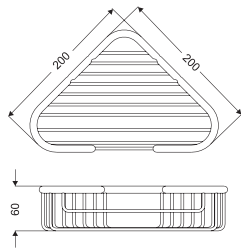

SD-680P

850ml Soap Dispenser
 Dimension: W105 x L113 x H180mm
 Finishing : Polish

SD-680H

850ml Soap Dispenser
 Dimension: W105 x L113 x H180mm
 Finishing : Satin

SD-1080H

1250ml Soap Dispenser
 Dimension: W122 x L121 x H210mm
 Finishing : Satin

SD-1080P

1250ml Soap Dispenser
 Dimension: W122 x L121 x H210mm
 Finishing : Polish

SD-1080W

1250ml Soap Dispenser
 Dimension: W210 x L121 x H122mm
 Finishing : Polish

SD-1080WH

1250ml Soap Dispenser
Dimension: W210 x L121 x H122mm
Finishing : Satin

SD-W350

350ml Lavatory-Mounted Soap Dispenser
Dimension: 144 x 280 x 48mmmm
Finishing : Polish

SB-034SS

Corner Basket
Dimension: L200 x W200 x H60mm
Finishing : Satin

SB-170SS

Corner Basket
Dimension: L260 x W260 x H83mm
Finishing : Satin