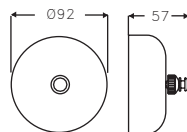

300 x 80mm Floor Drainer
Dimension: L300 x W80 x H76mm
Finishing : Satin

LINEAR FLOOR DRAINER ATGET.

2303

Ashtray
Dimension: L120 x W35 x H100mm
Finishing : Polish

2304

Soap Dish
Dimension: L117 x W35 x H100mm
Finishing : Polish

XT-5870

Wall Mounted Toilet Brush Holder
Finishing : Polish

XT-8700

Toilet Brush Holder
Finishing : Polish

TOILET BRUSH HOLDER **ATGET.**

XT-707

Sanitary Bag Hook
Dimension: L35 x Ø15
Materials : Brass
Finishing : Chrome

XT-708

Clothes Caps Hook
Dimension: L50 x Ø25
Materials : Brass
Finishing : Chrome

HOOK **ATGET.**

CL-4188A

Retractable Clothes Line
Dimension: L92 x W57 x H92mm
Finishing : Polish

CLOTHES LINE **ATGET.**

POLISH - A bright reflective finish which is achieved by bright buffing using a soft mop and suitable polishing compound. The process involved no pre-grinding and, as such, relies on the material having a good, defect-free surface. This type of finishing will not remove surface defects but is essentially an enhancement of the mill surface. This finish is generally more reflective than the bright annealed finish but the degree of brightness or reflectivity may vary according to application or cost considerations.