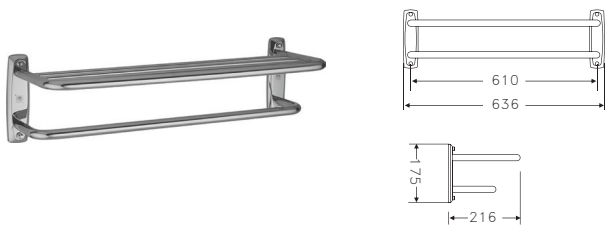

BNH-9032

Swing-up Support Rail
Dimension: L748 x H250 x Ø32mm
Finishing : Polish

BNH-9036-600S

Swing-up Support Rail
 Dimension: L600 x H300 x 100mm
 Finishing : Satin

BNH-9036-750S

Swing-up Support Rail
 Dimension: L750 x H300 x 100mm
 Finishing : Satin

ATGET. TOWEL SHELF

ANT-101-610

Towel Shelf with Rail
 Dimension: L610 x W216 x H175mm
 Finishing : Polish

ANT-108-610

Towel Shelf with Rail
 Dimension: L610 x W235 x H175mm
 Finishing : Polish

BNT-008-610

Towel Shelf with Rail
 Dimension: L610 x W240 x H159mm
 Finishing : Polish