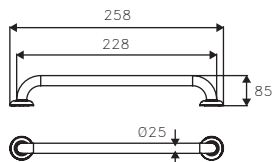

Ø32mm GRAB BAR ATGET.

ANH-501-32-457S

457xØ32mm Grab Rail
Dimension: L457 x W78 x Ø32mm
Finishing : Satin

ANH-501-32-610S

610xØ32mm Grab Rail
Dimension: L610 x W78 x Ø32mm
Finishing : Satin

ANH-501-32-762S

762xØ32mm Grab Rail Satin
Dimension: L762 x W78 x Ø32mm
Finishing : Satin

ANH-401-25-228

228mm Grab Bar
 Dimension: L228 x W85 x Ø25mm
 Finishing : Polish

ANH-401-25-305

305mm Grab Bar
 Dimension: L305 x W85 x Ø25mm
 Finishing : Polish

ANH-401-25-457

457mm Grab Bar
 Dimension: L457 x W85 x Ø25mm
 Finishing : Polish

ANH-401-25-610

610mm Grab Bar
 Dimension: L610 x W85 x Ø25mm
 Finishing : Polish

ANH-401B

457mm Angle Grab Bar
 Dimension: L410 x W83 x H210 x Ø25mm
 Finishing : Polish