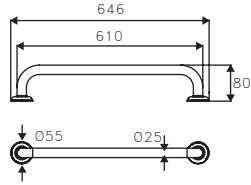

ANH-401-19-610

24" Towel Bar
Dimension: L610 x W83 x Ø25mm
Finishing : Polish