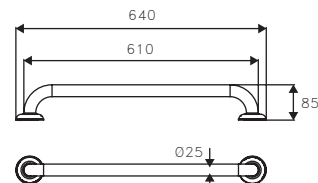

Ø32mm GRAB BAR ATGET.

ANH-501-32-457S

457xØ32mm Grab Rail
Dimension: L457 x W78 x Ø32mm
Finishing : Satin

ANH-501-32-610S

610xØ32mm Grab Rail
Dimension: L610 x W78 x Ø32mm
Finishing : Satin

ANH-501-32-762S

762xØ32mm Grab Rail Satin
Dimension: L762 x W78 x Ø32mm
Finishing : Satin

ANH-401-25-228

228mm Grab Bar
 Dimension: L228 x W85 x Ø25mm
 Finishing : Polish

ANH-401-25-305

305mm Grab Bar
 Dimension: L305 x W85 x Ø25mm
 Finishing : Polish

ANH-401-25-457

457mm Grab Bar
 Dimension: L457 x W85 x Ø25mm
 Finishing : Polish

ANH-401-25-610

610mm Grab Bar
 Dimension: L610 x W85 x Ø25mm
 Finishing : Polish

ANH-401B

457mm Angle Grab Bar
 Dimension: L410 x W83 x H210 x Ø25mm
 Finishing : Polish