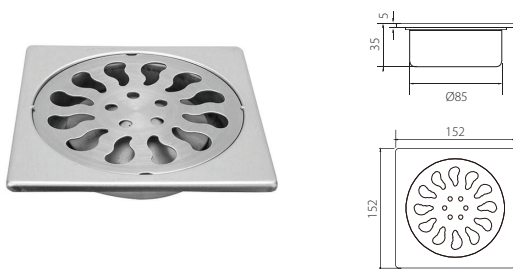

PD-31383

152 x 152mm Floor Drainer
Dimension: L152 x W152 x H35mm
Finishing : Satin