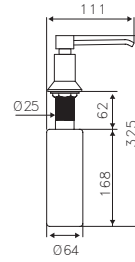

SD-680P

850ml Soap Dispenser
 Dimension: W105 x L113 x H180mm
 Finishing : Polish

SD-680H

850ml Soap Dispenser
 Dimension: W105 x L113 x H180mm
 Finishing : Satin

SD-1080H

1250ml Soap Dispenser
 Dimension: W122 x L121 x H210mm
 Finishing : Satin

SD-1080P

1250ml Soap Dispenser
 Dimension: W122 x L121 x H210mm
 Finishing : Polish

SD-1080W

1250ml Soap Dispenser
 Dimension: W210 x L121 x H122mm
 Finishing : Polish

SD-1080WH

1250ml Soap Dispenser
Dimension: W210 x L121 x H122mm
Finishing : Satin

SD-W350

350ml Lavatory-Mounted Soap Dispenser
Dimension: 144 x 280 x 48mmmm
Finishing : Polish

SB-034SS

Corner Basket
Dimension: L200 x W200 x H60mm
Finishing : Satin

SB-170SS

Corner Basket
Dimension: L260 x W260 x H83mm
Finishing : Satin