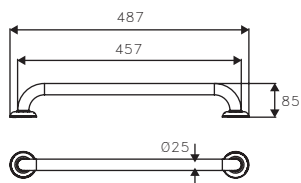

Ø32mm GRAB BAR ATGET.

ANH-501-32-457S

457xØ32mm Grab Rail
Dimension: L457 x W78 x Ø32mm
Finishing : Satin

ANH-501-32-610S

610xØ32mm Grab Rail
Dimension: L610 x W78 x Ø32mm
Finishing : Satin

ANH-501-32-762S

762xØ32mm Grab Rail Satin
Dimension: L762 x W78 x Ø32mm
Finishing : Satin

ANH-401-25-228

228mm Grab Bar
 Dimension: L228 x W85 x Ø25mm
 Finishing : Polish

ANH-401-25-305

305mm Grab Bar
 Dimension: L305 x W85 x Ø25mm
 Finishing : Polish

ANH-401-25-457

457mm Grab Bar
 Dimension: L457 x W85 x Ø25mm
 Finishing : Polish

ANH-401-25-610

610mm Grab Bar
 Dimension: L610 x W85 x Ø25mm
 Finishing : Polish

ANH-401B

457mm Angle Grab Bar
 Dimension: L410 x W83 x H210 x Ø25mm
 Finishing : Polish