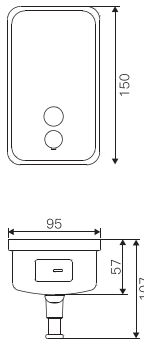

TD-8305D-2

Paper Holder with Hood
 Dimension : W125 x L100 x H118mm
 Finishing : Polish

ATGET. PAPER TOWEL DISPENSER

TD-8300A

Jumbo Toilet Roll Holder
 Dimension : Ø260 x L130mm
 Finishing : Satin

TD-83A6

Paper Holder with Hood
 Dimension : W125 x L122 x H120mm
 Finishing : Polish

TD-8313A

Paper Towel Dispenser
 Dimension : W280 x L102 x H248mm
 Finishing : Satin

TD-8314A

Paper Towel Dispenser
 Dimension : W280 x L102 x H348mm
 Finishing : Satin

hygiene

SD-380P

500ml Soap Dispenser
 Dimension: W95 x L107 x H150mm
 Finishing : Polish

SD-680P

850ml Soap Dispenser
 Dimension: W105 x L113 x H180mm
 Finishing : Polish

SD-680H

850ml Soap Dispenser
 Dimension: W105 x L113 x H180mm
 Finishing : Satin

SD-1080H

1250ml Soap Dispenser
 Dimension: W122 x L121 x H210mm
 Finishing : Satin

SD-1080P

1250ml Soap Dispenser
 Dimension: W122 x L121 x H210mm
 Finishing : Polish

SD-1080W

1250ml Soap Dispenser
 Dimension: W210 x L121 x H122mm
 Finishing : Polish

SD-1080WH

1250ml Soap Dispenser
Dimension: W210 x L121 x H122mm
Finishing : Satin