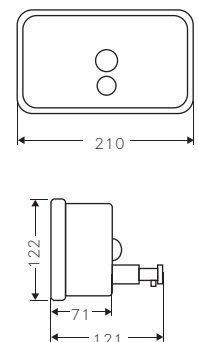

TD-8313A

Paper Towel Dispenser
 Dimension : W280 x L102 x H248mm
 Finishing : Satin

TD-8314A

Paper Towel Dispenser
 Dimension : W280 x L102 x H348mm
 Finishing : Satin

hygiene

SD-380P

500ml Soap Dispenser
 Dimension: W95 x L107 x H150mm
 Finishing : Polish

SD-680P

850ml Soap Dispenser
 Dimension: W105 x L113 x H180mm
 Finishing : Polish

SD-680H

850ml Soap Dispenser
 Dimension: W105 x L113 x H180mm
 Finishing : Satin

SD-1080H

1250ml Soap Dispenser
 Dimension: W122 x L121 x H210mm
 Finishing : Satin

SD-1080P

1250ml Soap Dispenser
 Dimension: W122 x L121 x H210mm
 Finishing : Polish

SD-1080W

1250ml Soap Dispenser
 Dimension: W210 x L121 x H122mm
 Finishing : Polish

SD-1080WH

1250ml Soap Dispenser
Dimension: W210 x L121 x H122mm
Finishing : Satin

SD-W350

350ml Lavatory-Mounted Soap Dispenser
Dimension: 144 x 280 x 48mmmm
Finishing : Polish

SB-034SS

Corner Basket
Dimension: L200 x W200 x H60mm
Finishing : Satin

SB-170SS

Corner Basket
Dimension: L260 x W260 x H83mm
Finishing : Satin