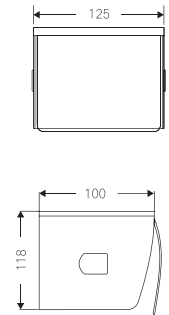

TD-231A

Semi-Recessed Paper Holder with Hood
Dimension : W155 x L70 x H130mm
Finishing : Polish

TD-2332W

Recessed Twin Paper Holder with Hood
Dimension : W298 x L60 x H158mm
Finishing : Polish

TD-233

Recessed Paper Holder with Hood
Dimension : W158 x L60 x H158mm
Finishing : Polish

TD-2371A

Paper Holder with Hood
Dimension : W126 x L110 x H80mm
Finishing : Polish

TD-333A

Paper Holder with Hood
Dimension : W129 x L115 x H125mm
Finishing : Polish

TD-333D

Paper Holder with Hood
 Dimension : W129 x L120 x H125mm
 Finishing : Polish

TD-8305D-2

Paper Holder with Hood
 Dimension : W125 x L100 x H118mm
 Finishing : Polish

ATGET. PAPER TOWEL DISPENSER

TD-8300A

Jumbo Toilet Roll Holder
 Dimension : Ø260 x L130mm
 Finishing : Satin

TD-83A6

Paper Holder with Hood
 Dimension : W125 x L122 x H120mm
 Finishing : Polish

TD-8313A

Paper Towel Dispenser
 Dimension : W280 x L102 x H248mm
 Finishing : Satin

TD-8314A

Paper Towel Dispenser
 Dimension : W280 x L102 x H348mm
 Finishing : Satin

hygiene

SD-380P

500ml Soap Dispenser
 Dimension: W95 x L107 x H150mm
 Finishing : Polish