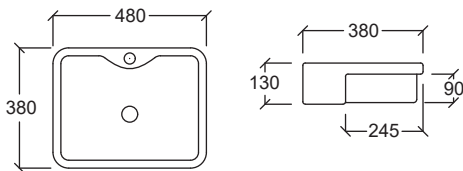

MILAN

- Wall Hung Wash Basin
 Dimension : H155xW520xD420mm
- Overflow Hole & Ring
 - 1 Pair Fixing Bolts
 - 37mm Tap Hole

MILAN JR

- Wall Hung Wash Basin
 Dimension : H155xW460xD420mm
- Overflow Hole & Ring
 - 1 Pair Fixing Bolts
 - 37mm Tap Hole

Pedestal

UNIVERSAL

Full Pedestal
 Dimension : H700xD165mm

Semi Recessed Wash Basin

MELITO SR

Semi Recessed Wash Basin
Dimension : H130xW480xD380mm
• 35mm Tap Hole

MESSINA SR

Semi Recessed Wash Basin
Dimension : H180xW430xD430mm
• Overflow Hole & Ring
• 35mm Tap Hole

MILAN SR

Semi Recessed Wash Basin
Dimension : H135xW505xD425mm
• Overflow Hole & Ring
• 36mm Tap Hole

Stand Alone Wash Basin

BOSA

Stand Alone Wash Basin
 Dimension : H840xW410xD410mm
 • Overflow Hole & Ring
 • 38mm Tap Hole