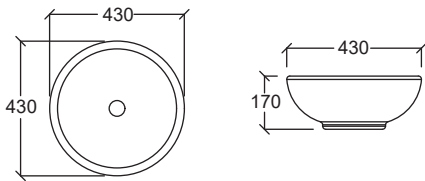

SASSARI BI

Stall Urinal
Dimension : H1015xW350xD345mm
Inlet : Back Inlet

- 1 Pair of Bracket with Screws
- P Outlet Connector Set
- Spreader Set

SASSARI TI

Stall Urinal

Dimension : H1015xW350xD345mm

Inlet : Top Inlet

- 1 Pair of Bracket with Screws
- P Outlet Connector Set
- Spreader Set

Above Counter Wash Basin

MATERA

Above Counter Wash Basin
Dimension : H170xW430xD430mm
• Overflow Hole & Ring

MELITO ART

Above Counter Wash Basin
Dimension : H130xW480xD370mm
• 36mm Tap Hole

MESSINA ART

Above Counter Wash Basin
Dimension : H155xW465xD465mm
• Overflow Hole & Ring
• 36mm Tap Hole

MILAN

Above Counter Wash Basin
Dimension : H155xW520xD420mm
• Overflow Hole & Ring
• 37mm Tap Hole