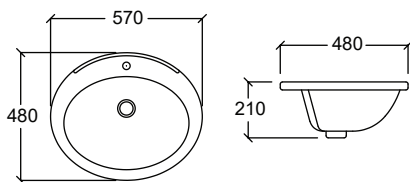

Stand Alone Wash Basin
 Dimension : H860xW480xD480mm
 • Overflow Hole & Ring
 • 37mm Tap Hole

Under Counter Wash Basin

PARMA

Under Counter Wash Basin
Dimension : H200xW560xD410mm
• Overflow Hole & Ring

SIENA

Under Counter Wash Basin
Dimension : H190xW510xD380mm
• Overflow Hole & Ring

Vanity Top Wash Basin

TURIN

Vanity Top Wash Basin
Dimension : H210xW570xD480mm
• Overflow Hole & Ring
• 36mm Tap Hole

SOLARO

Wall Hung Urinal
 Dimension : H635xW315xD345mm
 Inlet : Back Inlet
 • 1 Pair of Bracket with Screws
 • P Outlet Connector Set
 • Spreader Set

CREMONA

Wall Hung Wash Basin
 Dimension : H150xW520xD460mm
 • Overflow Hole & Ring
 • 1 Pair Fixing Bolts
 • 35mm Tap Hole

ANZIO

Above Counter Wash Basin
 Dimension : H120xW600xD400mm
 • 36mm Tap Hole

ANZIO JR