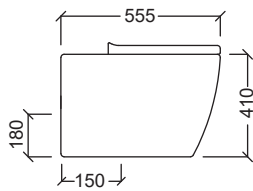

- PP Soft Close Seat and Cover
- Rubber Spud
- 1 pair Of Concealed Chair Bracket
- Straight Outlet Connector

Efficiency

Rimless

Back To Wall Water Closet

MOLISE BW

Flush System : Rimless Washdown
 Rough-in : S-Trap 150mm(P52)
 : P-Tap 180mm
 Dimension : L555xW360xH410mm
 Efficiency : 4L, 5L
 Water Inlet : Back Inlet