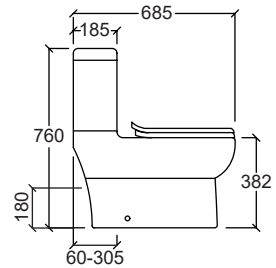

CAMPANIA R

- Flush System : Rimless Washdown
 : Tornado Flush
 Rough-in : S-Trap 250mm
 Efficiency : 4L/3L, 5L/3L
 Dimension : L680xW380xH800mm
- PP Soft Close Seat and Cover
 - Dual Flush Internal Fittings
 - Straight Outlet Connector
 - Foot Fixing Screws & Cap

Close Couple Water Closet

DRESDEN FX

Flush System : Washdown
 Rough-in : S-Trap 205mm(P50),
 255mm(P51),
 305mm(P52),
 60-190mm(P500),
 110-230mm(P510),
 160-270mm(P520)

Efficiency : 4L/3L, 5L/3L
 Dimension : L685xW355xH760mm
 • PP Soft Close Seat and Cover
 • Dual Flush Internal Fittings
 • P to S Connector
 • Foot Fixing Screws & Cap
 • Flexi Trap

Efficiency

Flexi Trap

EMILIA

Flush System : Washdown
 Rough-in : S-Trap 250mm
 Dimension : L635xW370xH770mm
 Efficiency : 5L/3L

• PP Soft Close Seat and Cover
 • Dual Flush Internal Fittings
 • Straight Outlet Connector
 • Foot Fixing Screws & Cap

Efficiency

EMILIA II

Flush System : Washdown
 Rough-in : S-Trap 200mm
 Dimension : L620xW370xH750mm
 Efficiency : 5L/3L

• PP Soft Close Seat and Cover
 • Dual Flush Internal Fittings
 • Straight Outlet Connector
 • Foot Fixing Screws & Cap