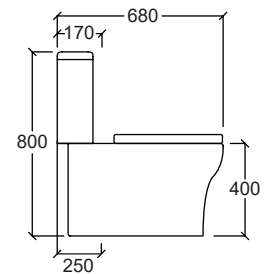

Efficiency

Rimless

CARRARA (MARBLE DESIGN)

- Flush System : Rimless Washdown
: Tornado Flush
Rough-in : S-Trap 250mm
Efficiency : 4L/3L, 5L/3L
Dimension : L670xW365xH700mm
- PP Soft Close Seat and Cover
 - UF Soft Close Seat and Cover (Optional)
 - Dual Flush Internal Fittings
 - Straight Outlet Connector
 - Foot Fixing Screws & Cap

Efficiency

Rimless

Tornado Flush

ARNO

- Flush System : Rimless Washdown
 Rough-in : S-Trap 250mm
 : P-Trap 180mm
 (Indent Only)
 Dimension : L645xW370xH765mm
 Efficiency : 4L/3L, 5L/3L
- PP Soft Close Seat and Cover
 - Dual Flush Internal Fittings
 - Straight Outlet Connector
 - Foot Fixing Screws & Cap

ATRANI FX

- Flush System : Rimless Washdown
 Rough-in : S-Trap 60 - 290mm
 : P-Trap 180mm
 Dimension : L645xW370xH840mm
 Efficiency : 4L/3L, 5L/3L
- PP Soft Close Seat and Cover
 - Dual Flush Internal Fittings
 - Straight Outlet Connector/
Flexi Connector
 - Foot Fixing Screws & Cap
 - Flexi Trap

CAMPANIA R

- Flush System : Rimless Washdown
 : Tornado Flush
 Rough-in : S-Trap 250mm
 Efficiency : 4L/3L, 5L/3L
 Dimension : L680xW380xH800mm
- PP Soft Close Seat and Cover
 - Dual Flush Internal Fittings
 - Straight Outlet Connector
 - Foot Fixing Screws & Cap