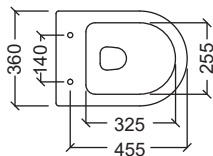

- PP Soft Close Seat and Cover
- Rubber Spud
- 1 pair Of Concealed Chair Bracket
- Straight Outlet Connector

Efficiency

Rimless

Back To Wall Water Closet

MOLISE BW

Flush System : Rimless Washdown
 Rough-in : S-Trap 150mm(P52)
 : P-Tap 180mm
 Dimension : L555xW360xH410mm
 Efficiency : 4L, 5L
 Water Inlet : Back Inlet

- PP Soft Close Seat and Cover
- Rubber Spud
- Straight Outlet Connector/
Flexi Connector
- Foot Fixing Screws & Cap

Efficiency

Rimless

ROSA

Flush System : Rimless Washdown
 Rough-in : S-Trap 250mm(P52)
 : P-Trap 180mm
 Dimension : L625xW360xH405mm
 Efficiency : 5L
 Water Inlet : Top Inlet