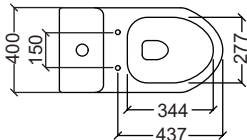

Dimension : L670xW400xH730mm

Efficiency : 4L/3L, 5L/3L

- PP Soft Close Seat and Cover
- UF Soft Close Seat and Cover (Optional)
- Dual Flush Internal Fittings
- Straight Outlet Connector
- Foot Fixing Screws & Cap

Efficiency

Rimless

SARDINIA

Flush System : Siphon Jet
 Rough-in : S-Trap 305mm
 Dimension : L620xW400xH660mm
 Efficiency : 5L/3L

- PP Soft Close Seat and Cover
- Dual Flush Internal Fittings
- Straight Connector (Black)
- Foot Fixing Screws & Cap