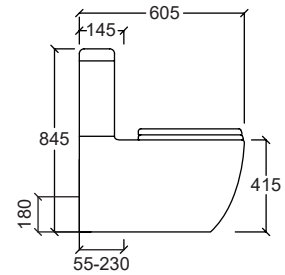

CAMPANIA R

- Flush System : Rimless Washdown
 : Tornado Flush
 Rough-in : S-Trap 250mm
 Efficiency : 4L/3L, 5L/3L
 Dimension : L680xW380xH800mm
- PP Soft Close Seat and Cover
 - Dual Flush Internal Fittings
 - Straight Outlet Connector
 - Foot Fixing Screws & Cap

Efficiency

Flexi Trap

EMILIA

Flush System : Washdown
 Rough-in : S-Trap 250mm
 Dimension : L635xW370xH770mm
 Efficiency : 5L/3L

• PP Soft Close Seat and Cover
 • Dual Flush Internal Fittings
 • Straight Outlet Connector
 • Foot Fixing Screws & Cap

Efficiency

EMILIA II

Flush System : Washdown
 Rough-in : S-Trap 200mm
 Dimension : L620xW370xH750mm
 Efficiency : 5L/3L

• PP Soft Close Seat and Cover
 • Dual Flush Internal Fittings
 • Straight Outlet Connector
 • Foot Fixing Screws & Cap

Efficiency

MOLISE FX

- Flush System : Rimless Washdown
 Rough-in : S-Trap 55-230mm
 : P-Trap 180mm
 Efficiency : 4L/3L, 5L/3L
 Dimension : L625xW365xH845mm
- PP Soft Close Seat and Cover
 - Dual Flush Internal Fittings
 - Straight Outlet Connector/
Flexi Connector
 - Foot Fixing Screws & Cap
 - Flexi Trap