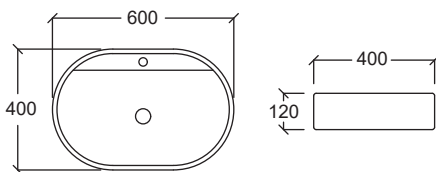

Under Counter Wash Basin
Dimension : H190xW510xD380mm
• Overflow Hole & Ring

Vanity Top Wash Basin

TURIN

Vanity Top Wash Basin
Dimension : H210xW570xD480mm
• Overflow Hole & Ring
• 36mm Tap Hole

SOLARO

Wall Hung Urinal
 Dimension : H635xW315xD345mm
 Inlet : Back Inlet
 • 1 Pair of Bracket with Screws
 • P Outlet Connector Set
 • Spreader Set

CREMONA

Wall Hung Wash Basin
 Dimension : H150xW520xD460mm
 • Overflow Hole & Ring
 • 1 Pair Fixing Bolts
 • 35mm Tap Hole

ANZIO

Above Counter Wash Basin
 Dimension : H120xW600xD400mm
 • 36mm Tap Hole

ANZIO JR