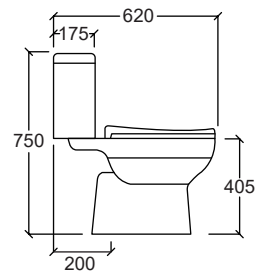

Close Couple Water Closet

DRESDEN FX

Flush System : Washdown
 Rough-in : S-Trap 205mm(P50),
 255mm(P51),
 305mm(P52),
 60-190mm(P500),
 110-230mm(P510),
 160-270mm(P520)

Efficiency : 4L/3L, 5L/3L
 Dimension : L685xW355xH760mm
 • PP Soft Close Seat and Cover
 • Dual Flush Internal Fittings
 • P to S Connector
 • Foot Fixing Screws & Cap
 • Flexi Trap

Efficiency

Flexi Trap

EMILIA

Flush System : Washdown
 Rough-in : S-Trap 250mm
 Dimension : L635xW370xH770mm
 Efficiency : 5L/3L

• PP Soft Close Seat and Cover
 • Dual Flush Internal Fittings
 • Straight Outlet Connector
 • Foot Fixing Screws & Cap

Efficiency

EMILIA II

Flush System : Washdown
 Rough-in : S-Trap 200mm
 Dimension : L620xW370xH750mm
 Efficiency : 5L/3L

• PP Soft Close Seat and Cover
 • Dual Flush Internal Fittings
 • Straight Outlet Connector
 • Foot Fixing Screws & Cap

Efficiency

MOLISE FX

- Flush System : Rimless Washdown
 Rough-in : S-Trap 55-230mm
 : P-Trap 180mm
 Efficiency : 4L/3L, 5L/3L
 Dimension : L625xW365xH845mm
- PP Soft Close Seat and Cover
 - Dual Flush Internal Fittings
 - Straight Outlet Connector/
Flexi Connector
 - Foot Fixing Screws & Cap
 - Flexi Trap