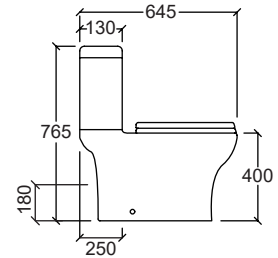

Efficiency

Rimless

Tornado Flush

ARNO

- Flush System : Rimless Washdown
 Rough-in : S-Trap 250mm
 : P-Trap 180mm
 (Indent Only)
 Dimension : L645xW370xH765mm
 Efficiency : 4L/3L, 5L/3L
- PP Soft Close Seat and Cover
 - Dual Flush Internal Fittings
 - Straight Outlet Connector
 - Foot Fixing Screws & Cap

ATRANI FX

- Flush System : Rimless Washdown
 Rough-in : S-Trap 60 - 290mm
 : P-Trap 180mm
 Dimension : L645xW370xH840mm
 Efficiency : 4L/3L, 5L/3L
- PP Soft Close Seat and Cover
 - Dual Flush Internal Fittings
 - Straight Outlet Connector/
Flexi Connector
 - Foot Fixing Screws & Cap
 - Flexi Trap

CAMPANIA R

- Flush System : Rimless Washdown
 : Tornado Flush
 Rough-in : S-Trap 250mm
 Efficiency : 4L/3L, 5L/3L
 Dimension : L680xW380xH800mm
- PP Soft Close Seat and Cover
 - Dual Flush Internal Fittings
 - Straight Outlet Connector
 - Foot Fixing Screws & Cap

Close Couple Water Closet

DRESDEN FX

Flush System : Washdown
 Rough-in : S-Trap 205mm(P50),
 255mm(P51),
 305mm(P52),
 60-190mm(P500),
 110-230mm(P510),
 160-270mm(P520)

Efficiency : 4L/3L, 5L/3L
 Dimension : L685xW355xH760mm
 • PP Soft Close Seat and Cover
 • Dual Flush Internal Fittings
 • P to S Connector
 • Foot Fixing Screws & Cap
 • Flexi Trap