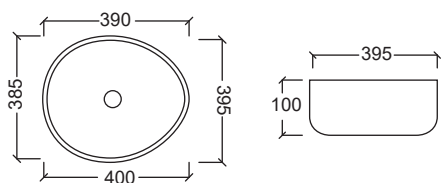

VICENZA

Above Counter Wash Basin
Dimension : H145xW505xD400mm

CRISTALLO 500

Above Counter Wash Basin
Dimension : H110xW500xD340mm

CRISTALLO 600

Above Counter Wash Basin
Dimension : H110xW610xD345mm

Above Counter Wash Basin

GRANDE 400

Above Counter Wash Basin
Dimension : H100xW400xD395mm

GRANDE 500

Above Counter Wash Basin
Dimension : H100xW510xD400mm

GRANDE 600

Above Counter Wash Basin
Dimension : H100xW650xD400mm

MILAN (MARBLE DESIGN)