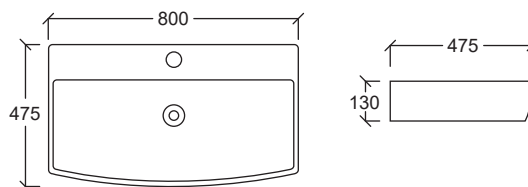

MESSINA ART

Above Counter Wash Basin
Dimension : H155xW465xD465mm
• Overflow Hole & Ring
• 36mm Tap Hole

MILAN

Above Counter Wash Basin
Dimension : H155xW520xD420mm
• Overflow Hole & Ring
• 37mm Tap Hole

Above Counter Wash Basin

MILAN JR

Above Counter Wash Basin
 Dimension : H155xW460xD420mm
 • Overflow Hole & Ring
 • 37mm Tap Hole

NAPPLES

Above Counter Wash Basin
 Dimension : H130xW800xD475mm
 • 37mm Tap Hole