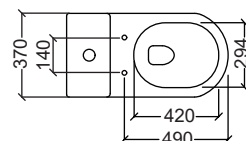

PALERMO

Flush System : Rimless Siphon Jet

Rough-in : S-Trap 305mm

Efficiency : 5L/3L

Dimension : L680xW370xH730mm

- PP Soft Close Seat and Cover
- Dual Flush Internal Fittings
- Straight Connector (Black)
- Foot Fixing Screws & Cap