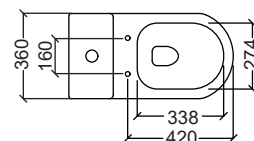

TERAMO FX

1. Flush System : Rimless Washdown
   Rough-in : S-Trap 55-230mm
                     : P-Trap 180mm
   Dimension : L605xW360xH820mm
   Efficiency : 4L/3L, 5L/3L
2. PP Soft Close Seat and Cover
   - Dual Flush Internal Fittings
   - Straight Outlet Connector/
     Flexi Connector
   - Foot Fixing Screws & Cap
   - Flexi Trap