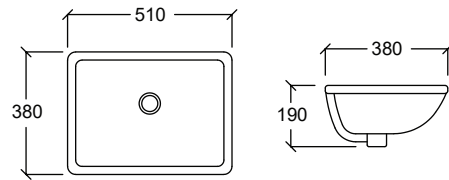

TASSO

Stand Alone Wash Basin
 Dimension : H980xW465xD465mm
 • Overflow Hole & Ring
 • 38mm Tap Hole

VITERBO

Stand Alone Wash Basin
 Dimension : H837xW497xD494mm
 • Overflow Hole & Ring
 • 38mm Tap Hole

FS-MANAROLA

Stand Alone Wash Basin
 Dimension : H860xW480xD480mm
 • Overflow Hole & Ring
 • 37mm Tap Hole

Under Counter Wash Basin

PARMA

Under Counter Wash Basin
Dimension : H200xW560xD410mm
• Overflow Hole & Ring

SIENA

Under Counter Wash Basin
Dimension : H190xW510xD380mm
• Overflow Hole & Ring

Vanity Top Wash Basin

TURIN

Vanity Top Wash Basin
Dimension : H210xW570xD480mm
• Overflow Hole & Ring
• 36mm Tap Hole

SOLARO

Wall Hung Urinal
 Dimension : H635xW315xD345mm
 Inlet : Back Inlet
 • 1 Pair of Bracket with Screws
 • P Outlet Connector Set
 • Spreader Set