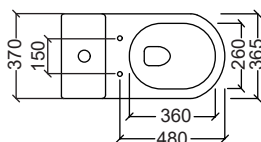

Efficiency Rimless