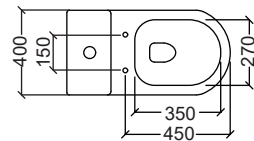

- PP Soft Close Seat and Cover
- Dual Flush Internal Fittings
- Straight Connector (Black)
- Foot Fixing Screws & Cap

Efficiency

LAZIO

Flush System : Rimless Siphon Jet
 Rough-in : S-Trap 305mm
 Dimension : L710xW390xH765mm
 Efficiency : 5L/3L

Dimension : L670xW400xH730mm

Efficiency : 4L/3L, 5L/3L

- PP Soft Close Seat and Cover
- UF Soft Close Seat and Cover (Optional)
- Dual Flush Internal Fittings
- Straight Outlet Connector
- Foot Fixing Screws & Cap