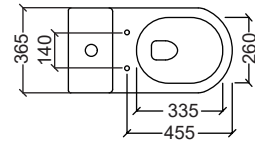

Above Counter Wash Basin
 Dimension : H120xW520xD390mm
 • 36mm Tap Hole

VITTORIA 500

Inset Wash Basin
Dimension : H155xW500xD425mm
• 37mm Tap Hole

VITTORIA 600

Inset Wash Basin
Dimension : H155xW600xD425mm
• 35mm Tap Hole

ESTILLO

ESTILLO

CASCINA CASCINA P

- Flush System : Rimless Washdown
 Rough-in : S-Trap 250mm
 : P-Trap 180mm
 Dimension : L685xW365xH720mm
- PP Soft Close Seat and Cover
 - Dual Flush Internal Fittings
 - Straight Outlet Connector (Black)
 - Foot Fixing Screws & Cap