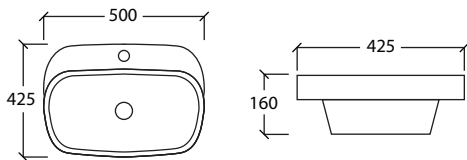

Under Counter Wash Basin
Dimension : H190xW510xD380mm
• Overflow Hole & Ring

Vanity Top Wash Basin

TURIN

Vanity Top Wash Basin
Dimension : H210xW570xD480mm
• Overflow Hole & Ring
• 36mm Tap Hole

SOLARO

Wall Hung Urinal
 Dimension : H635xW315xD345mm
 Inlet : Back Inlet
 • 1 Pair of Bracket with Screws
 • P Outlet Connector Set
 • Spreader Set

CREMONA

Wall Hung Wash Basin
 Dimension : H150xW520xD460mm
 • Overflow Hole & Ring
 • 1 Pair Fixing Bolts
 • 35mm Tap Hole

ANZIO

Above Counter Wash Basin
 Dimension : H120xW600xD400mm
 • 36mm Tap Hole

ANZIO JR

Above Counter Wash Basin
 Dimension : H120xW520xD390mm
 • 36mm Tap Hole

VITTORIA 500

Inset Wash Basin
Dimension : H155xW500xD425mm
• 37mm Tap Hole

VITTORIA 600

Inset Wash Basin
Dimension : H155xW600xD425mm
• 35mm Tap Hole

ESTILLO

ESTILLO

CASCINA CASCINA P

- Flush System : Rimless Washdown
 Rough-in : S-Trap 250mm
 : P-Trap 180mm
 Dimension : L685xW365xH720mm
- PP Soft Close Seat and Cover
 - Dual Flush Internal Fittings
 - Straight Outlet Connector (Black)
 - Foot Fixing Screws & Cap