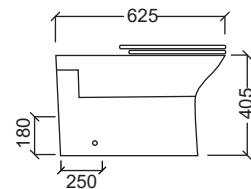

ROSA

Flush System : Rimless Washdown
Rough-in : S-Trap 250mm(P52)
: P-Trap 180mm
Dimension : L625xW360xH405mm
Efficiency : 5L
Water Inlet : Top Inlet

- PP Soft Close Seat and Cover
- Rubber Spud
- Straight Outlet Connector/
  Flexi Connector
- Foot Fixing Screws & Cap