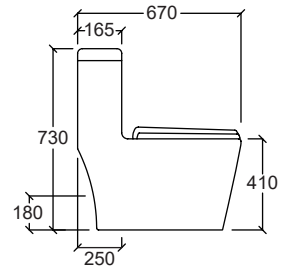

- PP Soft Close Seat and Cover
- Dual Flush Internal Fittings
- Straight Connector (Black)
- Foot Fixing Screws & Cap

Efficiency

LAZIO

Flush System : Rimless Siphon Jet
 Rough-in : S-Trap 305mm
 Dimension : L710xW390xH765mm
 Efficiency : 5L/3L

Dimension : L670xW400xH730mm

Efficiency : 4L/3L, 5L/3L

- PP Soft Close Seat and Cover
- UF Soft Close Seat and Cover (Optional)
- Dual Flush Internal Fittings
- Straight Outlet Connector
- Foot Fixing Screws & Cap