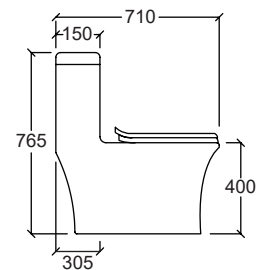

Dimension : L670xW400xH730mm

Efficiency : 4L/3L, 5L/3L

- PP Soft Close Seat and Cover
- UF Soft Close Seat and Cover (Optional)
- Dual Flush Internal Fittings
- Straight Outlet Connector
- Foot Fixing Screws & Cap

Efficiency

Rimless

SARDINIA

Flush System : Siphon Jet
 Rough-in : S-Trap 305mm
 Dimension : L620xW400xH660mm
 Efficiency : 5L/3L

- PP Soft Close Seat and Cover
- Dual Flush Internal Fittings
- Straight Connector (Black)
- Foot Fixing Screws & Cap

Efficiency

LAZIO (MARBLE DESIGN)

Flush System : Rimless Siphon Jet
 Rough-in : S-Trap 305mm
 Dimension : L710xW390xH765mm
 Efficiency : 5L/3L

- UF Soft Close Seat and Cover
- Dual Flush Internal Fittings
- Straight Connector (Black)
- Foot Fixing Screws & Cap