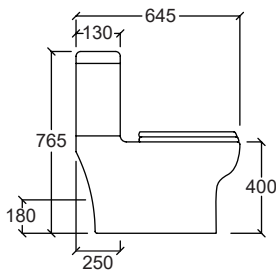

Close Couple Water Closet

Wall Hung Wash Basin

ANDRIA

Wall Hung Wash Basin
Dimension : H190xW495xD430mm

- Overflow Hole & Ring
- 1 Pair Fixing Bolts
- 28mm Tap Hole

LATINA

Wall Hung Wash Basin
Dimension : H150xW545xD420mm

- Overflow Hole & Ring
- 1 Pair Fixing Bolts
- 35mm Tap Hole

REGGIO

Wall Hung Wash Basin
Dimension : H155xW410xD360mm

- Overflow Hole & Ring
- 1 Pair Fixing Bolts
- 28mm Tap Hole

VENETTO

Wall Hung Wash Basin
Dimension : H210xW565xD435mm

- Overflow Hole & Ring
- 1 Pair Fixing Bolts
- 36mm Tap Hole

VENETTO

- Flush System : Rimless Washdown
Rough-in : S-Trap 250mm
Dimension : L705xW350xH720mm
- PP Soft Close Seat and Cover
 - Dual Flush Internal Fittings
 - Straight Outlet Connector
 - Foot Fixing Screws & Cap

Rimless

BARBONA BARBONA P

- Flush System : Rimless Washdown
Rough-in : S-Trap 250mm
 : P-Trap 180mm
Dimension : L645xW370xH765mm
- Soft Close Seat Cover
 - Dual Flush Internal Fittings
 - Straight Outlet Connector
 - Foot Fixing Screws & Cap