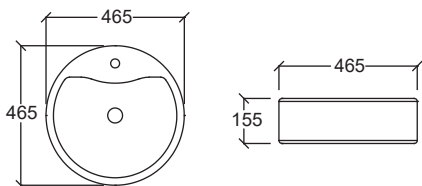

SASSARI BI

Stall Urinal
Dimension : H1015xW350xD345mm
Inlet : Back Inlet

- 1 Pair of Bracket with Screws
- P Outlet Connector Set
- Spreader Set

SASSARI TI

Stall Urinal

Dimension : H1015xW350xD345mm

Inlet : Top Inlet

- 1 Pair of Bracket with Screws
- P Outlet Connector Set
- Spreader Set

Above Counter Wash Basin

MATERA

Above Counter Wash Basin
Dimension : H170xW430xD430mm
• Overflow Hole & Ring

MELITO ART

Above Counter Wash Basin
Dimension : H130xW480xD370mm
• 36mm Tap Hole

MESSINA ART

Above Counter Wash Basin
Dimension : H155xW465xD465mm
• Overflow Hole & Ring
• 36mm Tap Hole

MILAN

Above Counter Wash Basin
Dimension : H155xW520xD420mm
• Overflow Hole & Ring
• 37mm Tap Hole