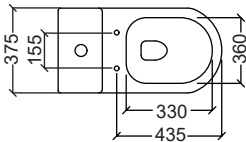

Efficiency

Flexi Trap

EMILIA

Flush System : Washdown
 Rough-in : S-Trap 250mm
 Dimension : L635xW370xH770mm
 Efficiency : 5L/3L

• PP Soft Close Seat and Cover
 • Dual Flush Internal Fittings
 • Straight Outlet Connector
 • Foot Fixing Screws & Cap

Efficiency

EMILIA II

Flush System : Washdown
 Rough-in : S-Trap 200mm
 Dimension : L620xW370xH750mm
 Efficiency : 5L/3L

• PP Soft Close Seat and Cover
 • Dual Flush Internal Fittings
 • Straight Outlet Connector
 • Foot Fixing Screws & Cap

Efficiency

MOLISE FX

- Flush System : Rimless Washdown
 Rough-in : S-Trap 55-230mm
 : P-Trap 180mm
 Efficiency : 4L/3L, 5L/3L
 Dimension : L625xW365xH845mm
- PP Soft Close Seat and Cover
 - Dual Flush Internal Fittings
 - Straight Outlet Connector/
Flexi Connector
 - Foot Fixing Screws & Cap
 - Flexi Trap