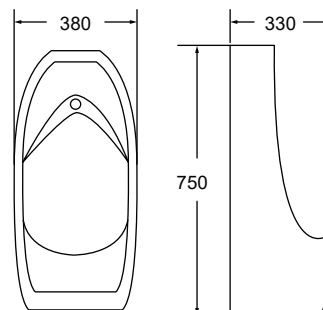

- Efficiency : 5L/3L
- PP Soft Close Seat and Cover
 - Dual Flush Internal Fittings
 - Straight Outlet Connector
 - Foot Fixing Screws & Cap

Efficiency Rimless

BOLOGNA

Flush System : Rimless Washdown
Rough-in : S-Trap 250mm
Efficiency : 5L/3L
Dimension : L700xW350xH700mm

- PP Soft Close Seat and Cover
- Rubber Spud
- Straight Outlet Connector/
Flexi Connector
- Foot Fixing Screws & Cap

Efficiency

Rimless

ROSA

Flush System : Rimless Washdown
 Rough-in : S-Trap 250mm(P52)
 : P-Trap 180mm
 Dimension : L625xW360xH405mm
 Efficiency : 5L
 Water Inlet : Top Inlet

- PP Soft Close Seat and Cover
- Rubber Spud
- Straight Outlet Connector/
Flexi Connector
- Foot Fixing Screws & Cap

Efficiency

Rimless

Urinal

LUCA

Wall Hung Urinal
Dimension : H750xW380xD330mm
Inlet : Back Inlet

- 1 Pair of Bracket with Screws
- P Outlet Connector Set
- Spreader Set

SASSARI JR

Wall Hung Urinal
Dimension : H768xW353xD395mm
Inlet : Back Inlet or Top Inlet

- 1 Pair of Bracket with Screws
- P Outlet Connector Set
- Spreader Set