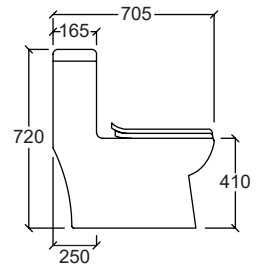

Above Counter Wash Basin
 Dimension : H120xW520xD390mm
 • 36mm Tap Hole

VITTORIA 500

Inset Wash Basin
Dimension : H155xW500xD425mm
• 37mm Tap Hole

VITTORIA 600

Inset Wash Basin
Dimension : H155xW600xD425mm
• 35mm Tap Hole

Close Couple Water Closet

Wall Hung Wash Basin

ANDRIA

Wall Hung Wash Basin
Dimension : H190xW495xD430mm

- Overflow Hole & Ring
- 1 Pair Fixing Bolts
- 28mm Tap Hole

LATINA

Wall Hung Wash Basin
Dimension : H150xW545xD420mm

- Overflow Hole & Ring
- 1 Pair Fixing Bolts
- 35mm Tap Hole

REGGIO

Wall Hung Wash Basin
Dimension : H155xW410xD360mm

- Overflow Hole & Ring
- 1 Pair Fixing Bolts
- 28mm Tap Hole

VENETTO

Wall Hung Wash Basin
Dimension : H210xW565xD435mm

- Overflow Hole & Ring
- 1 Pair Fixing Bolts
- 36mm Tap Hole

VENETTO

- Flush System : Rimless Washdown
Rough-in : S-Trap 250mm
Dimension : L705xW350xH720mm
- PP Soft Close Seat and Cover
 - Dual Flush Internal Fittings
 - Straight Outlet Connector
 - Foot Fixing Screws & Cap