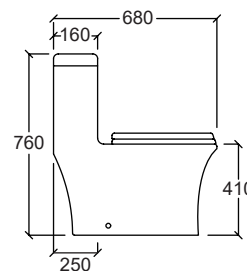

ESTILLO

One Piece Water Closet	28
Close Couple Water Closet	28
Wall Hung Wasin Basin	29
Indent/ Project Only	30 - 31

One Piece Water Closet

ADDA

Flush System : Rimless Washdown
Rough-in : S-Trap 250mm
Dimension : L680xW365xH760mm

- Efficiency : 5L/3L
- PP Soft Close Seat and Cover
 - Dual Flush Internal Fittings
 - Straight Outlet Connector
 - Foot Fixing Screws & Cap

Efficiency Rimless

AVERSA

Flush System : Rimless Washdown
Rough-in : S-Trap 300mm
Dimension : L685xW365xH735mm

- Efficiency : 5L/3L
- PP Soft Close Seat and Cover
 - Dual Flush Internal Fittings
 - Straight Outlet Connector
 - Foot Fixing Screws & Cap

Efficiency Rimless

BOLOGNA

Flush System : Rimless Washdown
Rough-in : S-Trap 250mm
Efficiency : 5L/3L
Dimension : L700xW350xH700mm