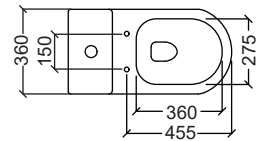

- Efficiency : 5L/3L
- PP Soft Close Seat and Cover
 - Dual Flush Internal Fittings
 - Straight Outlet Connector
 - Foot Fixing Screws & Cap

Efficiency Rimless

BOLOGNA

Flush System : Rimless Washdown
Rough-in : S-Trap 250mm
Efficiency : 5L/3L
Dimension : L700xW350xH700mm

Efficiency : 4L/3L, 5L/3L

Dimension : L670xW365xH700mm

- PP Soft Close Seat and Cover
- UF Soft Close Seat and Cover (Optional)
- Dual Flush Internal Fittings
- Straight Outlet Connector
- Foot Fixing Screws & Cap