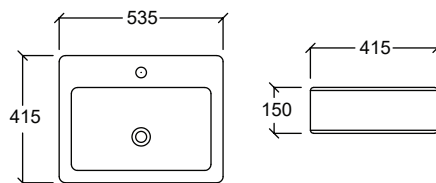

BOLZANO

- Wall Hung Wash Basin
 Dimension : H170xW510xD410mm
- Overflow Hole & Ring
 - 1 Pair Fixing Bolts
 - 35mm Tap Hole

LIVORNO

- Wall Hung Wash Basin
 Dimension : H155xW410xD360mm
- Overflow Hole & Ring
 - 1 Pair Fixing Bolts
 - 28mm Tap Hole

MILAN

- Wall Hung Wash Basin
 Dimension : H155xW520xD420mm
- Overflow Hole & Ring
 - 1 Pair Fixing Bolts
 - 37mm Tap Hole

MILAN JR

- Wall Hung Wash Basin
 Dimension : H155xW460xD420mm
- Overflow Hole & Ring
 - 1 Pair Fixing Bolts
 - 37mm Tap Hole

Wall Hung Wash Basin

OKU

Disable Friendly Wall Hung Basin
 Dimension : H200xW650xD545mm
 • 1 Pair Fixing Bolts

RAGUSA

Wall Hung Basin
 Dimension : H150xW535xD415mm
 • Overflow Hole & Ring
 • 1 Pair Fixing Bolts
 • 36mm Tap Hole

Pedestal

UNIVERSAL

Full Pedestal
 Dimension : H700xD165mm

Semi Recessed Wash Basin

MELITO SR

Semi Recessed Wash Basin
Dimension : H130xW480xD380mm
• 35mm Tap Hole

MESSINA SR

Semi Recessed Wash Basin
Dimension : H180xW430xD430mm
• Overflow Hole & Ring
• 35mm Tap Hole