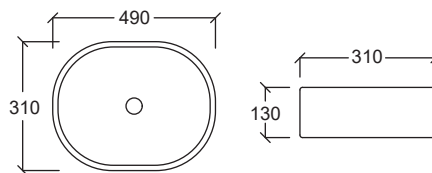

BOLZANO

- Wall Hung Wash Basin
 Dimension : H170xW510xD410mm
- Overflow Hole & Ring
 - 1 Pair Fixing Bolts
 - 35mm Tap Hole

LIVORNO

- Wall Hung Wash Basin
 Dimension : H155xW410xD360mm
- Overflow Hole & Ring
 - 1 Pair Fixing Bolts
 - 28mm Tap Hole