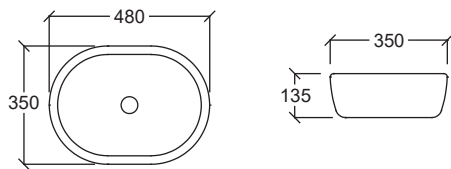

GRANDE 400

Above Counter Wash Basin
Dimension : H100xW400xD395mm

GRANDE 500

Above Counter Wash Basin
Dimension : H100xW510xD400mm

GRANDE 600

Above Counter Wash Basin
Dimension : H100xW650xD400mm

MILAN (MARBLE DESIGN)

Above Counter Wash Basin
Dimension : H155xW520xD420mm

- Overflow Hole & Ring
- 37mm Tap Hole

PERUGIA (MARBLE DESIGN)

Above Counter Wash Basin
Dimension : H135xW480xD350mm

VICENZA (MARBLE DESIGN)

Above Counter Wash Basin
Dimension : H150xW490xD395mm