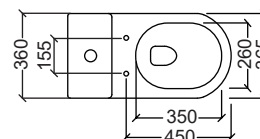

ADDA

Flush System : Rimless Washdown
Rough-in : S-Trap 250mm
Dimension : L680xW365xH760mm

1. Efficiency : 5L/3L
2. PP Soft Close Seat and Cover
   - Dual Flush Internal Fittings
   - Straight Outlet Connector
   - Foot Fixing Screws & Cap