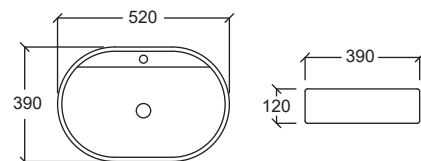

Under Counter Wash Basin
Dimension : H190xW510xD380mm
• Overflow Hole & Ring

Vanity Top Wash Basin

TURIN

Vanity Top Wash Basin
Dimension : H210xW570xD480mm
• Overflow Hole & Ring
• 36mm Tap Hole

SOLARO

Wall Hung Urinal
 Dimension : H635xW315xD345mm
 Inlet : Back Inlet
 • 1 Pair of Bracket with Screws
 • P Outlet Connector Set
 • Spreader Set

CREMONA

Wall Hung Wash Basin
 Dimension : H150xW520xD460mm
 • Overflow Hole & Ring
 • 1 Pair Fixing Bolts
 • 35mm Tap Hole

ANZIO

Above Counter Wash Basin
 Dimension : H120xW600xD400mm
 • 36mm Tap Hole

ANZIO JR

Above Counter Wash Basin
 Dimension : H120xW520xD390mm
 • 36mm Tap Hole

VITTORIA 500

Inset Wash Basin
Dimension : H155xW500xD425mm
• 37mm Tap Hole

VITTORIA 600

Inset Wash Basin
Dimension : H155xW600xD425mm
• 35mm Tap Hole

ESTILLO

ESTILLO

CASCINA CASCINA P

- Flush System : Rimless Washdown
 Rough-in : S-Trap 250mm
 : P-Trap 180mm
 Dimension : L685xW365xH720mm
- PP Soft Close Seat and Cover
 - Dual Flush Internal Fittings
 - Straight Outlet Connector (Black)
 - Foot Fixing Screws & Cap