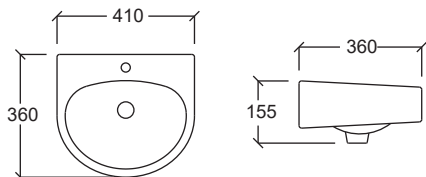

VENETTO VENETTO P

- Flush System : Washdown
 Rough-in : S-Trap 250mm
 : P-Trap 180mm
 Dimension : L685xW380xH775mm
- Soft Close Seat and Cover
 - Dual Flush Internal Fittings
 - Straight Outlet Connector
 - Foot Fixing Screws & Cap

Close Couple Water Closet

Wall Hung Wash Basin

ANDRIA

Wall Hung Wash Basin
Dimension : H190xW495xD430mm

- Overflow Hole & Ring
- 1 Pair Fixing Bolts
- 28mm Tap Hole

LATINA

Wall Hung Wash Basin
Dimension : H150xW545xD420mm

- Overflow Hole & Ring
- 1 Pair Fixing Bolts
- 35mm Tap Hole

REGGIO

Wall Hung Wash Basin
Dimension : H155xW410xD360mm

- Overflow Hole & Ring
- 1 Pair Fixing Bolts
- 28mm Tap Hole

VENETTO

Wall Hung Wash Basin
Dimension : H210xW565xD435mm