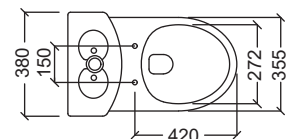

Close Couple Water Closet