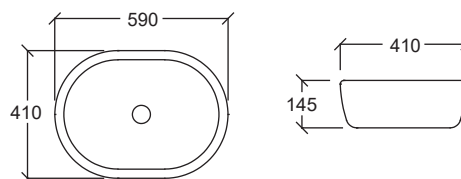

PERUGIA 590

Above Counter Wash Basin
Dimension : H145xW590xD410mm