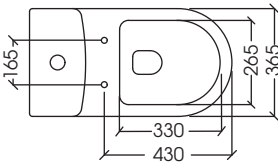

FLORENCE

1. Flush System : Washdown
   Rough-in : S-Trap 250mm
   Dimension : L685 x W365 x H720mm
2. Soft Close Seat and Cover
   - Dual Flush Internal Fittings
   - Straight Outlet Connector (Black)
   - Foot Fixing Screws & Cap