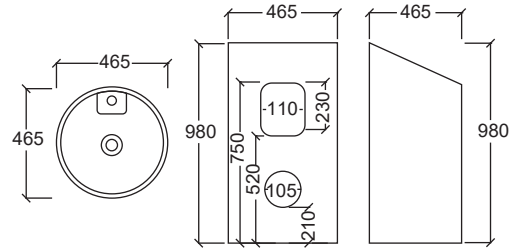

MILAN

- Wall Hung Wash Basin
 Dimension : H155xW520xD420mm
- Overflow Hole & Ring
 - 1 Pair Fixing Bolts
 - 37mm Tap Hole

MILAN JR

- Wall Hung Wash Basin
 Dimension : H155xW460xD420mm
- Overflow Hole & Ring
 - 1 Pair Fixing Bolts
 - 37mm Tap Hole

Pedestal

UNIVERSAL

Full Pedestal
 Dimension : H700xD165mm

Semi Recessed Wash Basin

MELITO SR

Semi Recessed Wash Basin
Dimension : H130xW480xD380mm
• 35mm Tap Hole

MESSINA SR

Semi Recessed Wash Basin
Dimension : H180xW430xD430mm
• Overflow Hole & Ring
• 35mm Tap Hole

MILAN SR

Semi Recessed Wash Basin
Dimension : H135xW505xD425mm
• Overflow Hole & Ring
• 36mm Tap Hole

Stand Alone Wash Basin

BOSA

Stand Alone Wash Basin
 Dimension : H840xW410xD410mm
 • Overflow Hole & Ring
 • 38mm Tap Hole

TASSO

Stand Alone Wash Basin
 Dimension : H980xW465xD465mm
 • Overflow Hole & Ring
 • 38mm Tap Hole

VITERBO

Stand Alone Wash Basin
 Dimension : H837xW497xD494mm
 • Overflow Hole & Ring
 • 38mm Tap Hole

FS-MANAROLA