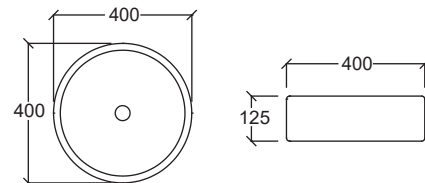

CANDELO-T

Above Counter Wash Basin
Dimension : H125xW400xD400mm
External : Textured Matt White
Internal : Matt Dark Grey