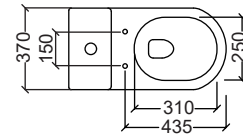

Efficiency

Rimless

Tornado Flush

ARNO

- Flush System : Rimless Washdown
 Rough-in : S-Trap 250mm
 : P-Trap 180mm
 (Indent Only)
 Dimension : L645xW370xH765mm
 Efficiency : 4L/3L, 5L/3L
- PP Soft Close Seat and Cover
 - Dual Flush Internal Fittings
 - Straight Outlet Connector
 - Foot Fixing Screws & Cap