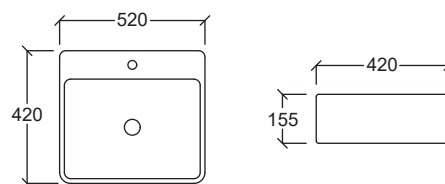

VICENZA

Above Counter Wash Basin
Dimension : H145xW505xD400mm

CRISTALLO 500

Above Counter Wash Basin
Dimension : H110xW500xD340mm

CRISTALLO 600

Above Counter Wash Basin
Dimension : H110xW610xD345mm

Above Counter Wash Basin

GRANDE 400

Above Counter Wash Basin
Dimension : H100xW400xD395mm

GRANDE 500

Above Counter Wash Basin
Dimension : H100xW510xD400mm

GRANDE 600

Above Counter Wash Basin
Dimension : H100xW650xD400mm

MILAN (MARBLE DESIGN)

Above Counter Wash Basin
Dimension : H155xW520xD420mm

- Overflow Hole & Ring
- 37mm Tap Hole

PERUGIA (MARBLE DESIGN)

Above Counter Wash Basin
Dimension : H135xW480xD350mm

VICENZA (MARBLE DESIGN)

Above Counter Wash Basin
Dimension : H150xW490xD395mm