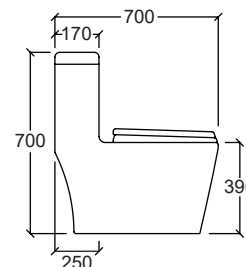

BOLOGNA

Flush System : Rimless Washdown
Rough-in : S-Trap 250mm
Efficiency : 5L/3L
Dimension : L700xW350xH700mm

- PP Soft Close Seat and Cover
- Dual Flush Internal Fittings
- Straight Outlet Connector
- Foot Fixing Screws & Cap