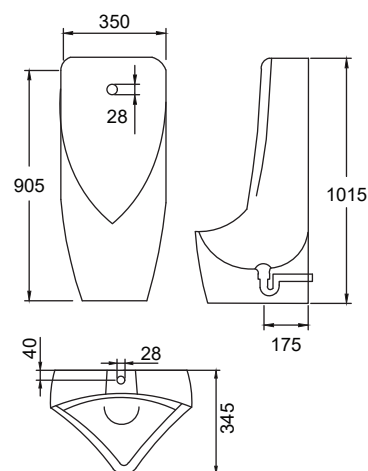

- PP Soft Close Seat and Cover
- Rubber Spud
- Straight Outlet Connector/
Flexi Connector
- Foot Fixing Screws & Cap

Efficiency

Rimless

ROSA

Flush System : Rimless Washdown
 Rough-in : S-Trap 250mm(P52)
 : P-Trap 180mm
 Dimension : L625xW360xH405mm
 Efficiency : 5L
 Water Inlet : Top Inlet

- PP Soft Close Seat and Cover
- Rubber Spud
- Straight Outlet Connector/
Flexi Connector
- Foot Fixing Screws & Cap

Efficiency

Rimless

Urinal

LUCA

Wall Hung Urinal
Dimension : H750xW380xD330mm
Inlet : Back Inlet

- 1 Pair of Bracket with Screws
- P Outlet Connector Set
- Spreader Set

SASSARI JR

Wall Hung Urinal
Dimension : H768xW353xD395mm
Inlet : Back Inlet or Top Inlet

- 1 Pair of Bracket with Screws
- P Outlet Connector Set
- Spreader Set

SASSARI BI

Stall Urinal
Dimension : H1015xW350xD345mm
Inlet : Back Inlet

- 1 Pair of Bracket with Screws
- P Outlet Connector Set
- Spreader Set

SASSARI TI

Stall Urinal

Dimension : H1015xW350xD345mm

Inlet : Top Inlet