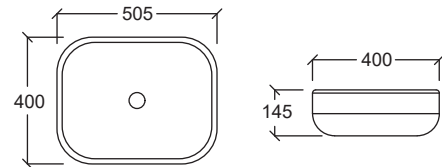

MESSINA ART

Above Counter Wash Basin
Dimension : H155xW465xD465mm
• Overflow Hole & Ring
• 36mm Tap Hole

MILAN

Above Counter Wash Basin
Dimension : H155xW520xD420mm
• Overflow Hole & Ring
• 37mm Tap Hole

Above Counter Wash Basin

MILAN JR

Above Counter Wash Basin
 Dimension : H155xW460xD420mm
 • Overflow Hole & Ring
 • 37mm Tap Hole

NAPPLES

Above Counter Wash Basin
 Dimension : H130xW800xD475mm
 • 37mm Tap Hole

PERUGIA

Above Counter Wash Basin
 Dimension : H135xW480xD350mm

PERUGIA 590

Above Counter Wash Basin
 Dimension : H145xW590xD410mm

Above Counter Wash Basin

RAVENNA

Above Counter Wash Basin
Dimension : H135xW480xD370mm

VICENZA

Above Counter Wash Basin
Dimension : H145xW505xD400mm

CRISTALLO 500

Above Counter Wash Basin
Dimension : H110xW500xD340mm

CRISTALLO 600

Above Counter Wash Basin
Dimension : H110xW610xD345mm

Above Counter Wash Basin