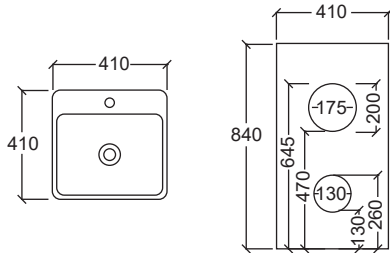

MILAN

- Wall Hung Wash Basin
 Dimension : H155xW520xD420mm
- Overflow Hole & Ring
 - 1 Pair Fixing Bolts
 - 37mm Tap Hole

MILAN JR

- Wall Hung Wash Basin
 Dimension : H155xW460xD420mm
- Overflow Hole & Ring
 - 1 Pair Fixing Bolts
 - 37mm Tap Hole

Pedestal

UNIVERSAL

Full Pedestal
 Dimension : H700xD165mm

Semi Recessed Wash Basin

MELITO SR

Semi Recessed Wash Basin
Dimension : H130xW480xD380mm
• 35mm Tap Hole

MESSINA SR

Semi Recessed Wash Basin
Dimension : H180xW430xD430mm
• Overflow Hole & Ring
• 35mm Tap Hole

MILAN SR

Semi Recessed Wash Basin
Dimension : H135xW505xD425mm
• Overflow Hole & Ring
• 36mm Tap Hole

Stand Alone Wash Basin

BOSA

Stand Alone Wash Basin
 Dimension : H840xW410xD410mm
 • Overflow Hole & Ring
 • 38mm Tap Hole

TASSO

Stand Alone Wash Basin
 Dimension : H980xW465xD465mm
 • Overflow Hole & Ring
 • 38mm Tap Hole

VITERBO

Stand Alone Wash Basin
 Dimension : H837xW497xD494mm
 • Overflow Hole & Ring
 • 38mm Tap Hole

FS-MANAROLA