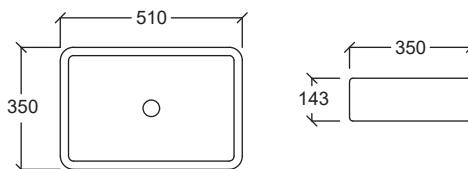

Above Counter Wash Basin

PERTOSA-ST

Above Counter Wash Basin
 Dimension : H150xW490xD395mm
 External : Textured Matt White
 Internal : Matt Dark Grey

ALBA-ST-MB

Above Counter Wash Basin
 Dimension : H143xW510xD350
 External : Textured Matt White
 Internal : Matt Black

BOLZANO

- Wall Hung Wash Basin
 Dimension : H170xW510xD410mm
- Overflow Hole & Ring
 - 1 Pair Fixing Bolts
 - 35mm Tap Hole

LIVORNO

- Wall Hung Wash Basin
 Dimension : H155xW410xD360mm
- Overflow Hole & Ring
 - 1 Pair Fixing Bolts
 - 28mm Tap Hole