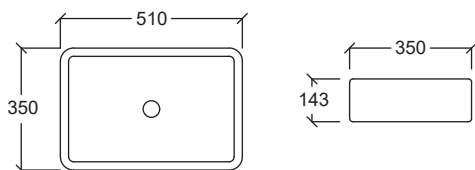

ALBA-ST

Above Counter Wash Basin
Dimension : H143xW510xD350
External : Textured Matt White
Internal : Matt Dark Grey