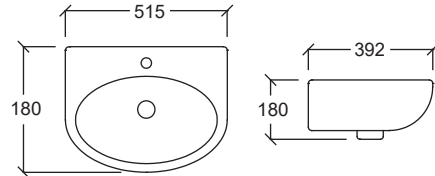

Rimless

Indent/ Project Only

BARI

- Wall Hung Wash Basin
Dimension : H172xW455xD375mm
- Overflow Hole & Ring
 - 1 Pair Fixing Bolts
 - 37mm Tap Hole

BELLA

- Wall Hung Wash Basin
Dimension : H180xW515xD392mm
- Overflow Hole & Ring
 - 1 Pair Fixing Bolts
 - 37mm Tap Hole

FOLIGNO 500

- Wall Hung Wash Basin
Dimension : H130xW500xD420mm
- Overflow Hole & Ring
 - 1 Pair Fixing Bolts
 - 36mm Tap Hole

We reserve the right to change the details such as specifications and design,
or continue / discontinue without prior notice.