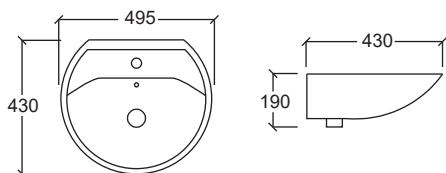

Close Couple Water Closet

Wall Hung Wash Basin

ANDRIA

Wall Hung Wash Basin
Dimension : H190xW495xD430mm

- Overflow Hole & Ring
- 1 Pair Fixing Bolts
- 28mm Tap Hole

LATINA

Wall Hung Wash Basin
Dimension : H150xW545xD420mm

- Overflow Hole & Ring
- 1 Pair Fixing Bolts
- 35mm Tap Hole

REGGIO

Wall Hung Wash Basin
Dimension : H155xW410xD360mm

- Overflow Hole & Ring
- 1 Pair Fixing Bolts
- 28mm Tap Hole

VENETTO

Wall Hung Wash Basin
Dimension : H210xW565xD435mm