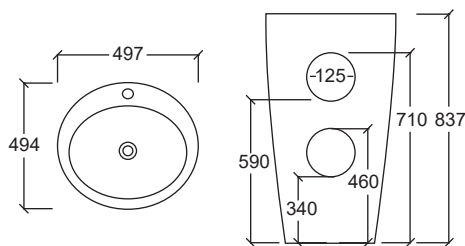

MILAN

- Wall Hung Wash Basin
 Dimension : H155xW520xD420mm
- Overflow Hole & Ring
 - 1 Pair Fixing Bolts
 - 37mm Tap Hole

MILAN JR

- Wall Hung Wash Basin
 Dimension : H155xW460xD420mm
- Overflow Hole & Ring
 - 1 Pair Fixing Bolts
 - 37mm Tap Hole

Pedestal

UNIVERSAL

Full Pedestal
 Dimension : H700xD165mm

Semi Recessed Wash Basin

MELITO SR

Semi Recessed Wash Basin
Dimension : H130xW480xD380mm
• 35mm Tap Hole

MESSINA SR

Semi Recessed Wash Basin
Dimension : H180xW430xD430mm
• Overflow Hole & Ring
• 35mm Tap Hole

MILAN SR

Semi Recessed Wash Basin
Dimension : H135xW505xD425mm
• Overflow Hole & Ring
• 36mm Tap Hole

Stand Alone Wash Basin

BOSA

Stand Alone Wash Basin
 Dimension : H840xW410xD410mm
 • Overflow Hole & Ring
 • 38mm Tap Hole

TASSO

Stand Alone Wash Basin
 Dimension : H980xW465xD465mm
 • Overflow Hole & Ring
 • 38mm Tap Hole

VITERBO

Stand Alone Wash Basin
 Dimension : H837xW497xD494mm
 • Overflow Hole & Ring
 • 38mm Tap Hole

FS-MANAROLA