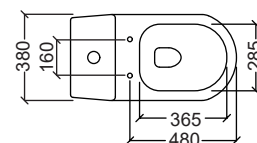

CAMPANIA R

1. Flush System : Rimless Washdown
                     : Tornado Flush
   Rough-in : S-Trap 250mm
   Efficiency : 4L/3L, 5L/3L
   Dimension : L680xW380xH800mm
2. PP Soft Close Seat and Cover
   - Dual Flush Internal Fittings
   - Straight Outlet Connector
   - Foot Fixing Screws & Cap