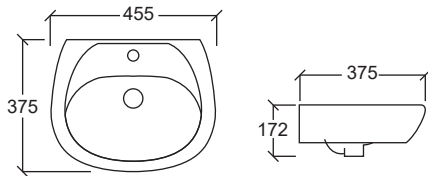

Rimless

Indent/ Project Only

BARI

- Wall Hung Wash Basin
Dimension : H172xW455xD375mm
- Overflow Hole & Ring
 - 1 Pair Fixing Bolts
 - 37mm Tap Hole

BELLA

- Wall Hung Wash Basin
Dimension : H180xW515xD392mm
- Overflow Hole & Ring
 - 1 Pair Fixing Bolts
 - 37mm Tap Hole

FOLIGNO 500

- Wall Hung Wash Basin
Dimension : H130xW500xD420mm
- Overflow Hole & Ring
 - 1 Pair Fixing Bolts
 - 36mm Tap Hole

We reserve the right to change the details such as specifications and design,
or continue / discontinue without prior notice.