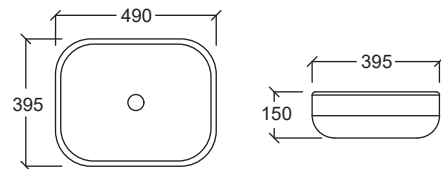

VICENZA

Above Counter Wash Basin
Dimension : H145xW505xD400mm

CRISTALLO 500

Above Counter Wash Basin
Dimension : H110xW500xD340mm

CRISTALLO 600

Above Counter Wash Basin
Dimension : H110xW610xD345mm

Above Counter Wash Basin

GRANDE 400

Above Counter Wash Basin
Dimension : H100xW400xD395mm

GRANDE 500

Above Counter Wash Basin
Dimension : H100xW510xD400mm

GRANDE 600

Above Counter Wash Basin
Dimension : H100xW650xD400mm

MILAN (MARBLE DESIGN)

Above Counter Wash Basin
Dimension : H155xW520xD420mm

- Overflow Hole & Ring
- 37mm Tap Hole

PERUGIA (MARBLE DESIGN)

Above Counter Wash Basin
Dimension : H135xW480xD350mm

VICENZA (MARBLE DESIGN)

Above Counter Wash Basin
Dimension : H150xW490xD395mm