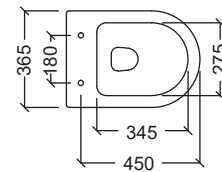

MOLISE WH

Flush System : Rimless Washdown
Rough-in : P-Trap 135mm
Dimension : L505xW365xH325mm
Efficiency : 4L, 5L
Water Inlet : Back Inlet

- PP Soft Close Seat and Cover
- Rubber Spud
- 1 pair Of Concealed Chair Bracket
- Straight Outlet Connector