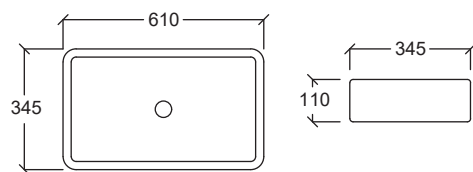

VICENZA

Above Counter Wash Basin
Dimension : H145xW505xD400mm

CRISTALLO 500

Above Counter Wash Basin
Dimension : H110xW500xD340mm

CRISTALLO 600

Above Counter Wash Basin
Dimension : H110xW610xD345mm

Above Counter Wash Basin

GRANDE 400

Above Counter Wash Basin
Dimension : H100xW400xD395mm

GRANDE 500

Above Counter Wash Basin
Dimension : H100xW510xD400mm

GRANDE 600

Above Counter Wash Basin
Dimension : H100xW650xD400mm

MILAN (MARBLE DESIGN)