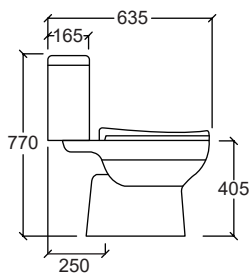

CAMPANIA R

- Flush System : Rimless Washdown
 : Tornado Flush
 Rough-in : S-Trap 250mm
 Efficiency : 4L/3L, 5L/3L
 Dimension : L680xW380xH800mm
- PP Soft Close Seat and Cover
 - Dual Flush Internal Fittings
 - Straight Outlet Connector
 - Foot Fixing Screws & Cap

Close Couple Water Closet

DRESDEN FX

Flush System : Washdown
 Rough-in : S-Trap 205mm(P50),
 255mm(P51),
 305mm(P52),
 60-190mm(P500),
 110-230mm(P510),
 160-270mm(P520)

Efficiency : 4L/3L, 5L/3L
 Dimension : L685xW355xH760mm
 • PP Soft Close Seat and Cover
 • Dual Flush Internal Fittings
 • P to S Connector
 • Foot Fixing Screws & Cap
 • Flexi Trap

Efficiency

Flexi Trap

EMILIA

Flush System : Washdown
 Rough-in : S-Trap 250mm
 Dimension : L635xW370xH770mm
 Efficiency : 5L/3L

• PP Soft Close Seat and Cover
 • Dual Flush Internal Fittings
 • Straight Outlet Connector
 • Foot Fixing Screws & Cap

Efficiency

EMILIA II

Flush System : Washdown
 Rough-in : S-Trap 200mm
 Dimension : L620xW370xH750mm
 Efficiency : 5L/3L

• PP Soft Close Seat and Cover
 • Dual Flush Internal Fittings
 • Straight Outlet Connector
 • Foot Fixing Screws & Cap