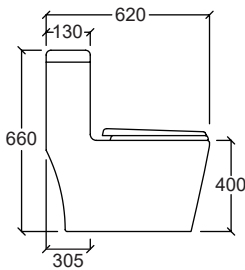

Dimension : L670xW400xH730mm

Efficiency : 4L/3L, 5L/3L

- PP Soft Close Seat and Cover
- UF Soft Close Seat and Cover (Optional)
- Dual Flush Internal Fittings
- Straight Outlet Connector
- Foot Fixing Screws & Cap

Efficiency

Rimless

SARDINIA

Flush System : Siphon Jet
 Rough-in : S-Trap 305mm
 Dimension : L620xW400xH660mm
 Efficiency : 5L/3L

- PP Soft Close Seat and Cover
- Dual Flush Internal Fittings
- Straight Connector (Black)
- Foot Fixing Screws & Cap