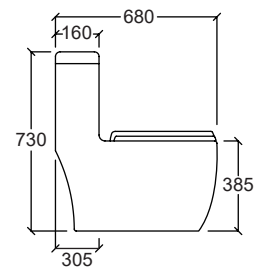

Efficiency

Rimless

Tornado Flush

FERRARA

Flush System : Rimless Washdown

: Tornado Flush

Rough-in : S-Trap 250mm

Dimension : L690xW375xH740mm

PALERMO

Flush System : Rimless Siphon Jet

Rough-in : S-Trap 305mm

Efficiency : 5L/3L

Dimension : L680xW370xH730mm

- PP Soft Close Seat and Cover
- Dual Flush Internal Fittings
- Straight Connector (Black)
- Foot Fixing Screws & Cap

Efficiency

Rimless

One Piece Water Closet

TORCELLO FX

Flush System : Rimless Washdown
 Rough-in : S-Trap 165mm(P50),
 215mm(P51), 265mm(P52),
 80-130mm(P500),
 160-250mm(P520)
 : P-Trap 180mm

Dimension : L775xW380xH770mm
 Efficiency : 5L/3L