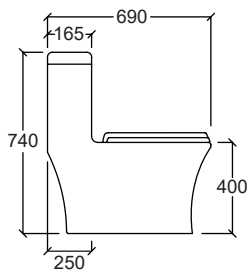

- Efficiency : 5L/3L
- PP Soft Close Seat and Cover
 - Dual Flush Internal Fittings
 - Straight Outlet Connector
 - Foot Fixing Screws & Cap

Efficiency Rimless

BOLOGNA

Flush System : Rimless Washdown
Rough-in : S-Trap 250mm
Efficiency : 5L/3L
Dimension : L700xW350xH700mm

Efficiency : 4L/3L, 5L/3L

Dimension : L670xW365xH700mm

- PP Soft Close Seat and Cover
- UF Soft Close Seat and Cover (Optional)
- Dual Flush Internal Fittings
- Straight Outlet Connector
- Foot Fixing Screws & Cap

Efficiency

Rimless

Tornado Flush

FERRARA

Flush System : Rimless Washdown

: Tornado Flush

Rough-in : S-Trap 250mm

Dimension : L690xW375xH740mm