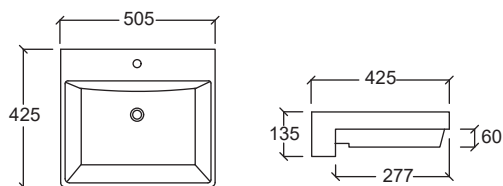

MILAN

- Wall Hung Wash Basin
 Dimension : H155xW520xD420mm
- Overflow Hole & Ring
 - 1 Pair Fixing Bolts
 - 37mm Tap Hole

MILAN JR

- Wall Hung Wash Basin
 Dimension : H155xW460xD420mm
- Overflow Hole & Ring
 - 1 Pair Fixing Bolts
 - 37mm Tap Hole

Wall Hung Wash Basin

OKU

Disable Friendly Wall Hung Basin
 Dimension : H200xW650xD545mm
 • 1 Pair Fixing Bolts

RAGUSA

Wall Hung Basin
 Dimension : H150xW535xD415mm
 • Overflow Hole & Ring
 • 1 Pair Fixing Bolts
 • 36mm Tap Hole

Pedestal

UNIVERSAL

Full Pedestal
 Dimension : H700xD165mm

Semi Recessed Wash Basin

MELITO SR

Semi Recessed Wash Basin
Dimension : H130xW480xD380mm
• 35mm Tap Hole

MESSINA SR

Semi Recessed Wash Basin
Dimension : H180xW430xD430mm
• Overflow Hole & Ring
• 35mm Tap Hole

MILAN SR

Semi Recessed Wash Basin
Dimension : H135xW505xD425mm
• Overflow Hole & Ring
• 36mm Tap Hole

Stand Alone Wash Basin

BOSA

Stand Alone Wash Basin
 Dimension : H840xW410xD410mm
 • Overflow Hole & Ring
 • 38mm Tap Hole