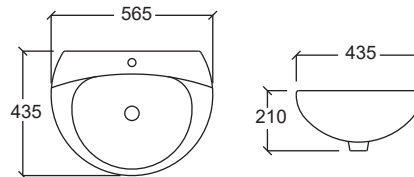

Close Couple Water Closet

Wall Hung Wash Basin

ANDRIA

Wall Hung Wash Basin
Dimension : H190xW495xD430mm

- Overflow Hole & Ring
- 1 Pair Fixing Bolts
- 28mm Tap Hole

LATINA

Wall Hung Wash Basin
Dimension : H150xW545xD420mm

- Overflow Hole & Ring
- 1 Pair Fixing Bolts
- 35mm Tap Hole

REGGIO

Wall Hung Wash Basin
Dimension : H155xW410xD360mm

- Overflow Hole & Ring
- 1 Pair Fixing Bolts
- 28mm Tap Hole

VENETTO

Wall Hung Wash Basin
Dimension : H210xW565xD435mm

- Overflow Hole & Ring
- 1 Pair Fixing Bolts
- 36mm Tap Hole

VENETTO

- Flush System : Rimless Washdown
Rough-in : S-Trap 250mm
Dimension : L705xW350xH720mm
- PP Soft Close Seat and Cover
 - Dual Flush Internal Fittings
 - Straight Outlet Connector
 - Foot Fixing Screws & Cap