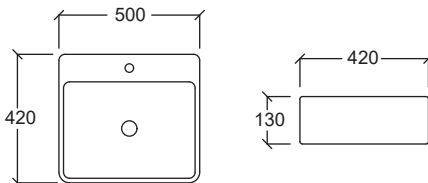

Rimless

Indent/ Project Only

BARI

- Wall Hung Wash Basin
Dimension : H172xW455xD375mm
- Overflow Hole & Ring
 - 1 Pair Fixing Bolts
 - 37mm Tap Hole

BELLA

- Wall Hung Wash Basin
Dimension : H180xW515xD392mm
- Overflow Hole & Ring
 - 1 Pair Fixing Bolts
 - 37mm Tap Hole

FOLIGNO 500

- Wall Hung Wash Basin
Dimension : H130xW500xD420mm
- Overflow Hole & Ring
 - 1 Pair Fixing Bolts
 - 36mm Tap Hole

We reserve the right to change the details such as specifications and design,
or continue / discontinue without prior notice.