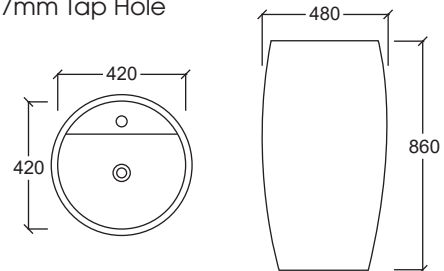

Pedestal

UNIVERSAL

Full Pedestal
 Dimension : H700xD165mm

Semi Recessed Wash Basin

MELITO SR

Semi Recessed Wash Basin
Dimension : H130xW480xD380mm
• 35mm Tap Hole

MESSINA SR

Semi Recessed Wash Basin
Dimension : H180xW430xD430mm
• Overflow Hole & Ring
• 35mm Tap Hole

MILAN SR

Semi Recessed Wash Basin
Dimension : H135xW505xD425mm
• Overflow Hole & Ring
• 36mm Tap Hole

Stand Alone Wash Basin

BOSA

Stand Alone Wash Basin
 Dimension : H840xW410xD410mm
 • Overflow Hole & Ring
 • 38mm Tap Hole

TASSO

Stand Alone Wash Basin
 Dimension : H980xW465xD465mm
 • Overflow Hole & Ring
 • 38mm Tap Hole

VITERBO

Stand Alone Wash Basin
 Dimension : H837xW497xD494mm
 • Overflow Hole & Ring
 • 38mm Tap Hole

FS-MANAROLA

Stand Alone Wash Basin
 Dimension : H860xW480xD480mm
 • Overflow Hole & Ring
 • 37mm Tap Hole

Under Counter Wash Basin

PARMA

Under Counter Wash Basin
Dimension : H200xW560xD410mm
• Overflow Hole & Ring

SIENA