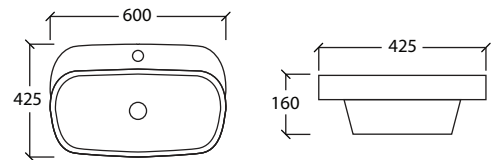

CREMONA

Wall Hung Wash Basin
 Dimension : H150xW520xD460mm
 • Overflow Hole & Ring
 • 1 Pair Fixing Bolts
 • 35mm Tap Hole

ANZIO

Above Counter Wash Basin
 Dimension : H120xW600xD400mm
 • 36mm Tap Hole

ANZIO JR

Above Counter Wash Basin
 Dimension : H120xW520xD390mm
 • 36mm Tap Hole

VITTORIA 500

Inset Wash Basin
Dimension : H155xW500xD425mm
• 37mm Tap Hole

VITTORIA 600

Inset Wash Basin
Dimension : H155xW600xD425mm
• 35mm Tap Hole

ESTILLO

ESTILLO

CASCINA CASCINA P

- Flush System : Rimless Washdown
 Rough-in : S-Trap 250mm
 : P-Trap 180mm
 Dimension : L685xW365xH720mm
- PP Soft Close Seat and Cover
 - Dual Flush Internal Fittings
 - Straight Outlet Connector (Black)
 - Foot Fixing Screws & Cap