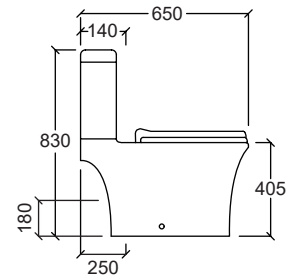

Efficiency

EMILIA II

Flush System : Washdown
 Rough-in : S-Trap 200mm
 Dimension : L620xW370xH750mm
 Efficiency : 5L/3L

• PP Soft Close Seat and Cover
 • Dual Flush Internal Fittings
 • Straight Outlet Connector
 • Foot Fixing Screws & Cap

TERAMO FX

- Flush System : Rimless Washdown
 Rough-in : S-Trap 55-230mm
 : P-Trap 180mm
 Dimension : L605xW360xH820mm
 Efficiency : 4L/3L, 5L/3L
- PP Soft Close Seat and Cover
 - Dual Flush Internal Fittings
 - Straight Outlet Connector/
Flexi Connector
 - Foot Fixing Screws & Cap
 - Flexi Trap

Close Couple Water Closet

TOSCANA

Flush System : Rimless Washdown

Rough-in : S-Trap 250mm

: P-Trap 180mm

(Indent Only)

Dimension : L650xW360xH830mm

Efficiency : 5L/3L

- PP Soft Close Seat and Cover
- Dual Flush Internal Fittings
- Straight Outlet Connector
- Foot Fixing Screws & Cap

Efficiency

Rimless

Wall Hung Water Closet

MOLISE WH

Flush System : Rimless Washdown
 Rough-in : P-Trap 135mm
 Dimension : L505xW365xH325mm
 Efficiency : 4L, 5L
 Water Inlet : Back Inlet