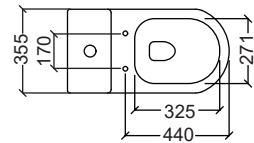

CAMPANIA R

- Flush System : Rimless Washdown
 : Tornado Flush
 Rough-in : S-Trap 250mm
 Efficiency : 4L/3L, 5L/3L
 Dimension : L680xW380xH800mm
- PP Soft Close Seat and Cover
 - Dual Flush Internal Fittings
 - Straight Outlet Connector
 - Foot Fixing Screws & Cap

Close Couple Water Closet

DRESDEN FX

Flush System : Washdown
 Rough-in : S-Trap 205mm(P50),
 255mm(P51),
 305mm(P52),
 60-190mm(P500),
 110-230mm(P510),
 160-270mm(P520)

Efficiency : 4L/3L, 5L/3L
 Dimension : L685xW355xH760mm
 • PP Soft Close Seat and Cover
 • Dual Flush Internal Fittings
 • P to S Connector
 • Foot Fixing Screws & Cap
 • Flexi Trap

Efficiency

Flexi Trap

EMILIA

Flush System : Washdown
 Rough-in : S-Trap 250mm
 Dimension : L635xW370xH770mm
 Efficiency : 5L/3L

• PP Soft Close Seat and Cover
 • Dual Flush Internal Fittings
 • Straight Outlet Connector
 • Foot Fixing Screws & Cap

Efficiency

EMILIA II

Flush System : Washdown
 Rough-in : S-Trap 200mm
 Dimension : L620xW370xH750mm
 Efficiency : 5L/3L

• PP Soft Close Seat and Cover
 • Dual Flush Internal Fittings
 • Straight Outlet Connector
 • Foot Fixing Screws & Cap