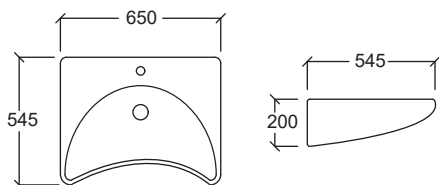

BOLZANO

- Wall Hung Wash Basin
 Dimension : H170xW510xD410mm
- Overflow Hole & Ring
 - 1 Pair Fixing Bolts
 - 35mm Tap Hole

LIVORNO

- Wall Hung Wash Basin
 Dimension : H155xW410xD360mm
- Overflow Hole & Ring
 - 1 Pair Fixing Bolts
 - 28mm Tap Hole

MILAN

- Wall Hung Wash Basin
 Dimension : H155xW520xD420mm
- Overflow Hole & Ring
 - 1 Pair Fixing Bolts
 - 37mm Tap Hole

MILAN JR

- Wall Hung Wash Basin
 Dimension : H155xW460xD420mm
- Overflow Hole & Ring
 - 1 Pair Fixing Bolts
 - 37mm Tap Hole

Wall Hung Wash Basin

OKU

Disable Friendly Wall Hung Basin
 Dimension : H200xW650xD545mm
 • 1 Pair Fixing Bolts

RAGUSA

Wall Hung Basin
 Dimension : H150xW535xD415mm
 • Overflow Hole & Ring
 • 1 Pair Fixing Bolts
 • 36mm Tap Hole