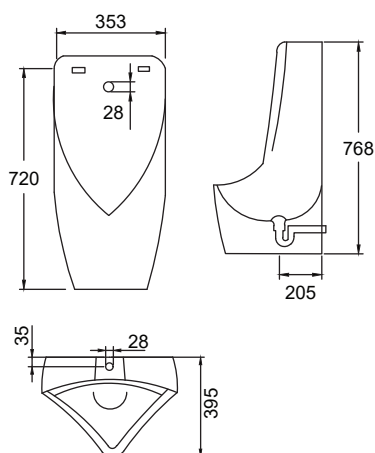

- PP Soft Close Seat and Cover
- Rubber Spud
- Straight Outlet Connector/
Flexi Connector
- Foot Fixing Screws & Cap

Efficiency

Rimless

ROSA

Flush System : Rimless Washdown
 Rough-in : S-Trap 250mm(P52)
 : P-Trap 180mm
 Dimension : L625xW360xH405mm
 Efficiency : 5L
 Water Inlet : Top Inlet

- PP Soft Close Seat and Cover
- Rubber Spud
- Straight Outlet Connector/
Flexi Connector
- Foot Fixing Screws & Cap

Efficiency

Rimless

Urinal

LUCA

Wall Hung Urinal
Dimension : H750xW380xD330mm
Inlet : Back Inlet

- 1 Pair of Bracket with Screws
- P Outlet Connector Set
- Spreader Set

SASSARI JR

Wall Hung Urinal
Dimension : H768xW353xD395mm
Inlet : Back Inlet or Top Inlet

- 1 Pair of Bracket with Screws
- P Outlet Connector Set
- Spreader Set

SASSARI BI

Stall Urinal
Dimension : H1015xW350xD345mm
Inlet : Back Inlet

- 1 Pair of Bracket with Screws
- P Outlet Connector Set
- Spreader Set

SASSARI TI

Stall Urinal

Dimension : H1015xW350xD345mm

Inlet : Top Inlet