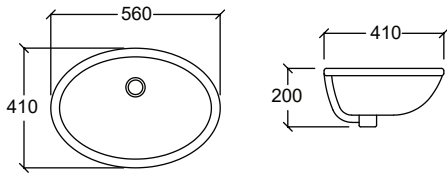

TASSO

Stand Alone Wash Basin
 Dimension : H980xW465xD465mm
 • Overflow Hole & Ring
 • 38mm Tap Hole

VITERBO

Stand Alone Wash Basin
 Dimension : H837xW497xD494mm
 • Overflow Hole & Ring
 • 38mm Tap Hole

FS-MANAROLA

Stand Alone Wash Basin
 Dimension : H860xW480xD480mm
 • Overflow Hole & Ring
 • 37mm Tap Hole

Under Counter Wash Basin

PARMA

Under Counter Wash Basin
Dimension : H200xW560xD410mm
• Overflow Hole & Ring

SIENA

Under Counter Wash Basin
Dimension : H190xW510xD380mm
• Overflow Hole & Ring

Vanity Top Wash Basin

TURIN

Vanity Top Wash Basin
Dimension : H210xW570xD480mm
• Overflow Hole & Ring
• 36mm Tap Hole

SOLARO

Wall Hung Urinal
 Dimension : H635xW315xD345mm
 Inlet : Back Inlet
 • 1 Pair of Bracket with Screws
 • P Outlet Connector Set
 • Spreader Set