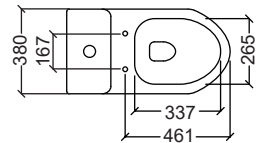

- PP Soft Close Seat and Cover
- Dual Flush Internal Fittings
- P to S Connector
- Foot Fixing Screws & Cap
- Flexi Trap

Efficiency

Rimless

Flexi Trap

TRENTINO

Flush System : Siphon Jet
 Rough-in : S-Trap 305mm
 Efficiency : 5L/3L
 Dimension : L730xW400xH710mm

- PP Soft Close Seat and Cover
- Dual Flush Internal Fittings
- Straight Connector (Black)
- Foot Fixing Screws & Cap

Efficiency

LAZIO

Flush System : Rimless Siphon Jet
 Rough-in : S-Trap 305mm
 Dimension : L710xW390xH765mm
 Efficiency : 5L/3L