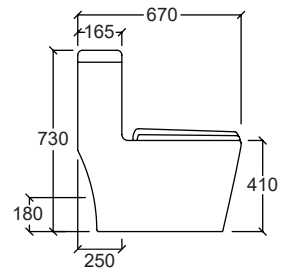

Efficiency

LAZIO (MARBLE DESIGN)

Flush System : Rimless Siphon Jet
 Rough-in : S-Trap 305mm
 Dimension : L710xW390xH765mm
 Efficiency : 5L/3L

- UF Soft Close Seat and Cover
- Dual Flush Internal Fittings
- Straight Connector (Black)
- Foot Fixing Screws & Cap

Efficiency

Rimless

One Piece Water Closet

LIGURIA (MARBLE DESIGN)

- Flush System : Rimless Washdown
Rough-in : S-Trap 250mm
Dimension : L670xW400xH730mm
Efficiency : 4L/3L, 5L/3L
- UF Soft Close Seat and Cover
 - Dual Flush Internal Fittings
 - Straight Outlet Connector
 - Foot Fixing Screws & Cap

Efficiency

Rimless

CARRARA (MARBLE DESIGN)

- Flush System : Rimless Washdown
: Tornado Flush
Rough-in : S-Trap 250mm
Efficiency : 4L/3L, 5L/3L
Dimension : L670xW365xH700mm
- PP Soft Close Seat and Cover
 - UF Soft Close Seat and Cover (Optional)
 - Dual Flush Internal Fittings
 - Straight Outlet Connector
 - Foot Fixing Screws & Cap

Efficiency

Rimless

Tornado Flush

ARNO

- Flush System : Rimless Washdown
 Rough-in : S-Trap 250mm
 : P-Trap 180mm
 (Indent Only)
 Dimension : L645xW370xH765mm
 Efficiency : 4L/3L, 5L/3L
- PP Soft Close Seat and Cover
 - Dual Flush Internal Fittings
 - Straight Outlet Connector
 - Foot Fixing Screws & Cap