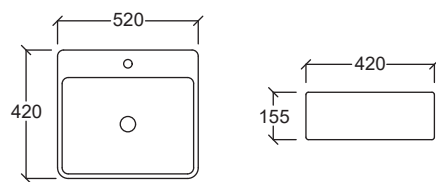

SASSARI BI

Stall Urinal
Dimension : H1015xW350xD345mm
Inlet : Back Inlet

- 1 Pair of Bracket with Screws
- P Outlet Connector Set
- Spreader Set

SASSARI TI

Stall Urinal

Dimension : H1015xW350xD345mm

Inlet : Top Inlet

- 1 Pair of Bracket with Screws
- P Outlet Connector Set
- Spreader Set

Above Counter Wash Basin

MATERA

Above Counter Wash Basin
Dimension : H170xW430xD430mm
• Overflow Hole & Ring

MELITO ART

Above Counter Wash Basin
Dimension : H130xW480xD370mm
• 36mm Tap Hole

MESSINA ART

Above Counter Wash Basin
Dimension : H155xW465xD465mm
• Overflow Hole & Ring
• 36mm Tap Hole

MILAN

Above Counter Wash Basin
Dimension : H155xW520xD420mm
• Overflow Hole & Ring
• 37mm Tap Hole