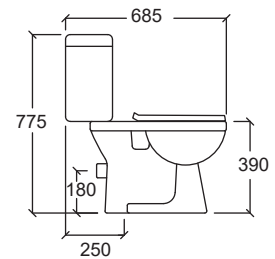

Above Counter Wash Basin
 Dimension : H120xW520xD390mm
 • 36mm Tap Hole

VITTORIA 500

Inset Wash Basin
Dimension : H155xW500xD425mm
• 37mm Tap Hole

VITTORIA 600

Inset Wash Basin
Dimension : H155xW600xD425mm
• 35mm Tap Hole

ESTILLO

ESTILLO

CASCINA CASCINA P

- Flush System : Rimless Washdown
 Rough-in : S-Trap 250mm
 : P-Trap 180mm
 Dimension : L685xW365xH720mm
- PP Soft Close Seat and Cover
 - Dual Flush Internal Fittings
 - Straight Outlet Connector (Black)
 - Foot Fixing Screws & Cap

FLORENCE

- Flush System : Washdown
 Rough-in : S-Trap 250mm
 Dimension : L685 x W365 x H720mm
- Soft Close Seat and Cover
 - Dual Flush Internal Fittings
 - Straight Outlet Connector (Black)
 - Foot Fixing Screws & Cap

Close Couple Water Closet

Wall Hung Wash Basin

ANDRIA

Wall Hung Wash Basin
Dimension : H190xW495xD430mm

- Overflow Hole & Ring
- 1 Pair Fixing Bolts
- 28mm Tap Hole

LATINA

Wall Hung Wash Basin
Dimension : H150xW545xD420mm