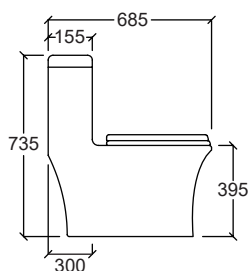

ESTILLO

One Piece Water Closet	28
Close Couple Water Closet	28
Wall Hung Wasin Basin	29
Indent/ Project Only	30 - 31

One Piece Water Closet

ADDA

Flush System : Rimless Washdown
Rough-in : S-Trap 250mm
Dimension : L680xW365xH760mm

- Efficiency : 5L/3L
- PP Soft Close Seat and Cover
 - Dual Flush Internal Fittings
 - Straight Outlet Connector
 - Foot Fixing Screws & Cap

Efficiency Rimless

AVERSA

Flush System : Rimless Washdown
Rough-in : S-Trap 300mm
Dimension : L685xW365xH735mm

- Efficiency : 5L/3L
- PP Soft Close Seat and Cover
 - Dual Flush Internal Fittings
 - Straight Outlet Connector
 - Foot Fixing Screws & Cap

Efficiency Rimless

BOLOGNA

Flush System : Rimless Washdown
Rough-in : S-Trap 250mm
Efficiency : 5L/3L
Dimension : L700xW350xH700mm