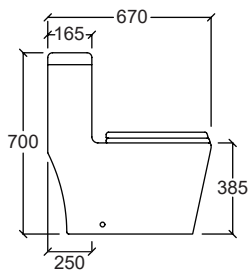

Efficiency

Rimless