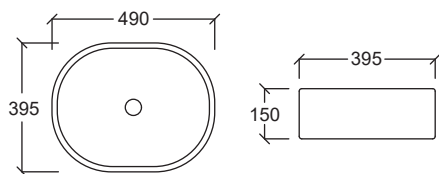

PERTOSA-ST

Above Counter Wash Basin
Dimension : H150xW490xD395mm
External : Textured Matt White
Internal : Matt Dark Grey