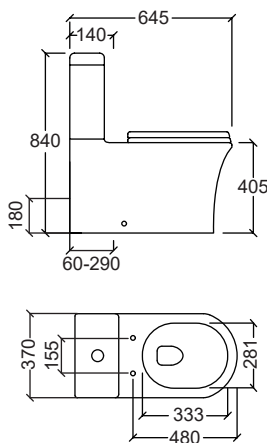

Dimension : L670xW400xH730mm

Efficiency : 4L/3L, 5L/3L

- PP Soft Close Seat and Cover
- UF Soft Close Seat and Cover (Optional)
- Dual Flush Internal Fittings
- Straight Outlet Connector
- Foot Fixing Screws & Cap

Efficiency

Rimless

Tornado Flush

ARNO

- Flush System : Rimless Washdown
 Rough-in : S-Trap 250mm
 : P-Trap 180mm
 (Indent Only)
 Dimension : L645xW370xH765mm
 Efficiency : 4L/3L, 5L/3L
- PP Soft Close Seat and Cover
 - Dual Flush Internal Fittings
 - Straight Outlet Connector
 - Foot Fixing Screws & Cap

ATRANI FX

- Flush System : Rimless Washdown
 Rough-in : S-Trap 60 - 290mm
 : P-Trap 180mm
 Dimension : L645xW370xH840mm
 Efficiency : 4L/3L, 5L/3L
- PP Soft Close Seat and Cover
 - Dual Flush Internal Fittings
 - Straight Outlet Connector/
Flexi Connector
 - Foot Fixing Screws & Cap
 - Flexi Trap

CAMPANIA R

- Flush System : Rimless Washdown
 : Tornado Flush
 Rough-in : S-Trap 250mm
 Efficiency : 4L/3L, 5L/3L
 Dimension : L680xW380xH800mm
- PP Soft Close Seat and Cover
 - Dual Flush Internal Fittings
 - Straight Outlet Connector
 - Foot Fixing Screws & Cap