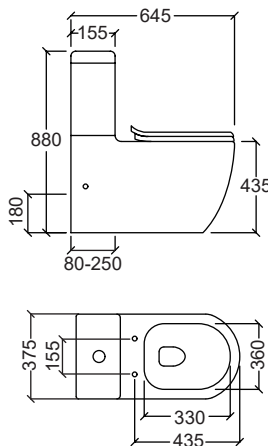

Close Couple Water Closet

DRESDEN FX

Flush System : Washdown
 Rough-in : S-Trap 205mm(P50),
 255mm(P51),
 305mm(P52),
 60-190mm(P500),
 110-230mm(P510),
 160-270mm(P520)

Efficiency : 4L/3L, 5L/3L
 Dimension : L685xW355xH760mm
 • PP Soft Close Seat and Cover
 • Dual Flush Internal Fittings
 • P to S Connector
 • Foot Fixing Screws & Cap
 • Flexi Trap

Efficiency

Flexi Trap

EMILIA

Flush System : Washdown
 Rough-in : S-Trap 250mm
 Dimension : L635xW370xH770mm
 Efficiency : 5L/3L

• PP Soft Close Seat and Cover
 • Dual Flush Internal Fittings
 • Straight Outlet Connector
 • Foot Fixing Screws & Cap

Efficiency

EMILIA II

Flush System : Washdown
 Rough-in : S-Trap 200mm
 Dimension : L620xW370xH750mm
 Efficiency : 5L/3L

• PP Soft Close Seat and Cover
 • Dual Flush Internal Fittings
 • Straight Outlet Connector
 • Foot Fixing Screws & Cap

Efficiency

MOLISE FX

- Flush System : Rimless Washdown
 Rough-in : S-Trap 55-230mm
 : P-Trap 180mm
 Efficiency : 4L/3L, 5L/3L
 Dimension : L625xW365xH845mm
- PP Soft Close Seat and Cover
 - Dual Flush Internal Fittings
 - Straight Outlet Connector/
Flexi Connector
 - Foot Fixing Screws & Cap
 - Flexi Trap