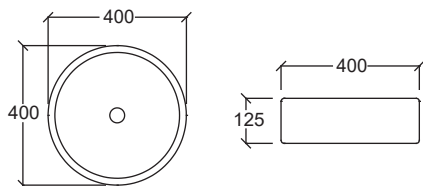

CANDELO-T-MB

Above Counter Wash Basin
Dimension : H125xW400xD400mm
External : Textured Matt White
Internal : Matt Black