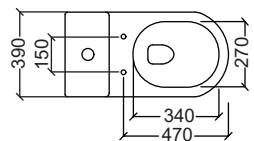

Dimension : L670xW400xH730mm

Efficiency : 4L/3L, 5L/3L

- PP Soft Close Seat and Cover
- UF Soft Close Seat and Cover (Optional)
- Dual Flush Internal Fittings
- Straight Outlet Connector
- Foot Fixing Screws & Cap

Efficiency

Rimless

SARDINIA

Flush System : Siphon Jet
 Rough-in : S-Trap 305mm
 Dimension : L620xW400xH660mm
 Efficiency : 5L/3L

- PP Soft Close Seat and Cover
- Dual Flush Internal Fittings
- Straight Connector (Black)
- Foot Fixing Screws & Cap

Efficiency

LAZIO (MARBLE DESIGN)

Flush System : Rimless Siphon Jet
 Rough-in : S-Trap 305mm
 Dimension : L710xW390xH765mm
 Efficiency : 5L/3L

- UF Soft Close Seat and Cover
- Dual Flush Internal Fittings
- Straight Connector (Black)
- Foot Fixing Screws & Cap