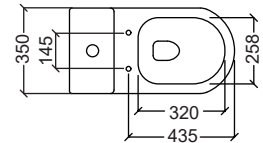

Close Couple Water Closet

DRESDEN FX

Flush System : Washdown
 Rough-in : S-Trap 205mm(P50),
 255mm(P51),
 305mm(P52),
 60-190mm(P500),
 110-230mm(P510),
 160-270mm(P520)

Efficiency : 4L/3L, 5L/3L
 Dimension : L685xW355xH760mm
 • PP Soft Close Seat and Cover
 • Dual Flush Internal Fittings
 • P to S Connector
 • Foot Fixing Screws & Cap
 • Flexi Trap

Efficiency

Flexi Trap

EMILIA

Flush System : Washdown
 Rough-in : S-Trap 250mm
 Dimension : L635xW370xH770mm
 Efficiency : 5L/3L

• PP Soft Close Seat and Cover
 • Dual Flush Internal Fittings
 • Straight Outlet Connector
 • Foot Fixing Screws & Cap

Efficiency

EMILIA II

Flush System : Washdown
 Rough-in : S-Trap 200mm
 Dimension : L620xW370xH750mm
 Efficiency : 5L/3L

• PP Soft Close Seat and Cover
 • Dual Flush Internal Fittings
 • Straight Outlet Connector
 • Foot Fixing Screws & Cap

Efficiency

MOLISE FX

- Flush System : Rimless Washdown
 Rough-in : S-Trap 55-230mm
 : P-Trap 180mm
 Efficiency : 4L/3L, 5L/3L
 Dimension : L625xW365xH845mm
- PP Soft Close Seat and Cover
 - Dual Flush Internal Fittings
 - Straight Outlet Connector/
Flexi Connector
 - Foot Fixing Screws & Cap
 - Flexi Trap