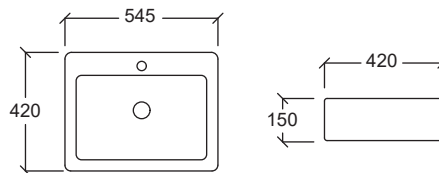

VENETTO VENETTO P

- Flush System : Washdown
 Rough-in : S-Trap 250mm
 : P-Trap 180mm
 Dimension : L685xW380xH775mm
- Soft Close Seat and Cover
 - Dual Flush Internal Fittings
 - Straight Outlet Connector
 - Foot Fixing Screws & Cap

Close Couple Water Closet

Wall Hung Wash Basin

ANDRIA

Wall Hung Wash Basin
Dimension : H190xW495xD430mm

- Overflow Hole & Ring
- 1 Pair Fixing Bolts
- 28mm Tap Hole

LATINA

Wall Hung Wash Basin
Dimension : H150xW545xD420mm

- Overflow Hole & Ring
- 1 Pair Fixing Bolts
- 35mm Tap Hole

REGGIO

Wall Hung Wash Basin
Dimension : H155xW410xD360mm

- Overflow Hole & Ring
- 1 Pair Fixing Bolts
- 28mm Tap Hole

VENETTO

Wall Hung Wash Basin
Dimension : H210xW565xD435mm