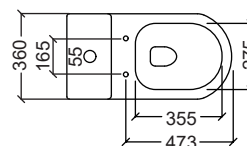

ROSA

Flush System : Rimless Washdown
Rough-in : S-Trap 250mm(P52)
: P-Trap 180mm
Dimension : L625xW360xH405mm
Efficiency : 5L
Water Inlet : Top Inlet

- PP Soft Close Seat and Cover
- Rubber Spud
- Straight Outlet Connector/
  Flexi Connector
- Foot Fixing Screws & Cap