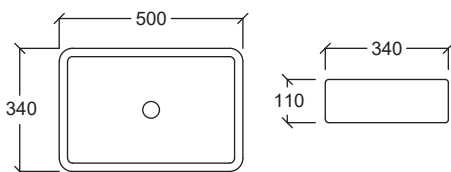

Above Counter Wash Basin

MILAN JR

Above Counter Wash Basin
 Dimension : H155xW460xD420mm
 • Overflow Hole & Ring
 • 37mm Tap Hole

NAPPLES

Above Counter Wash Basin
 Dimension : H130xW800xD475mm
 • 37mm Tap Hole

PERUGIA

Above Counter Wash Basin
 Dimension : H135xW480xD350mm

PERUGIA 590

Above Counter Wash Basin
 Dimension : H145xW590xD410mm

Above Counter Wash Basin

RAVENNA

Above Counter Wash Basin
Dimension : H135xW480xD370mm

VICENZA

Above Counter Wash Basin
Dimension : H145xW505xD400mm

CRISTALLO 500

Above Counter Wash Basin
Dimension : H110xW500xD340mm

CRISTALLO 600

Above Counter Wash Basin
Dimension : H110xW610xD345mm

Above Counter Wash Basin