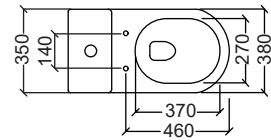

VENETTO

1. Flush System : Rimless Washdown
   Rough-in : S-Trap 250mm
   Dimension : L705xW350xH720mm
2. PP Soft Close Seat and Cover
   - Dual Flush Internal Fittings
   - Straight Outlet Connector
   - Foot Fixing Screws & Cap