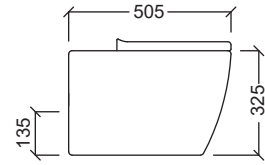

MOLISE WH

Flush System : Rimless Washdown
Rough-in : P-Trap 135mm
Dimension : L505xW365xH325mm
Efficiency : 4L, 5L
Water Inlet : Back Inlet

- PP Soft Close Seat and Cover
- Rubber Spud
- 1 pair Of Concealed Chair Bracket
- Straight Outlet Connector