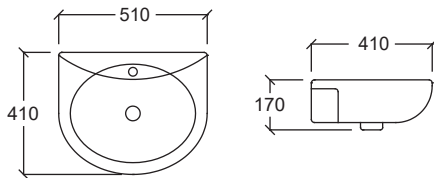

CANDELO-T-MB

Above Counter Wash Basin
 Dimension : H125xW400xD400mm
 External : Textured Matt White
 Internal : Matt Black

PERTOSA-ST-MB

Above Counter Wash Basin
 Dimension : H130xW490xD310mm
 External : Textured Matt White
 Internal : Matt Black

BOLZANO

- Wall Hung Wash Basin
 Dimension : H170xW510xD410mm
- Overflow Hole & Ring
 - 1 Pair Fixing Bolts
 - 35mm Tap Hole

LIVORNO

- Wall Hung Wash Basin
 Dimension : H155xW410xD360mm
- Overflow Hole & Ring
 - 1 Pair Fixing Bolts
 - 28mm Tap Hole

MILAN

- Wall Hung Wash Basin
 Dimension : H155xW520xD420mm
- Overflow Hole & Ring
 - 1 Pair Fixing Bolts
 - 37mm Tap Hole

MILAN JR

- Wall Hung Wash Basin
 Dimension : H155xW460xD420mm
- Overflow Hole & Ring
 - 1 Pair Fixing Bolts
 - 37mm Tap Hole