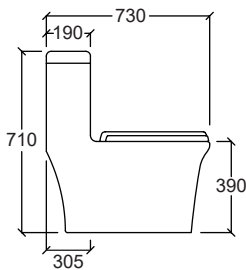

PALERMO

Flush System : Rimless Siphon Jet

Rough-in : S-Trap 305mm

Efficiency : 5L/3L

Dimension : L680xW370xH730mm

- PP Soft Close Seat and Cover
- Dual Flush Internal Fittings
- Straight Connector (Black)
- Foot Fixing Screws & Cap

Efficiency

Rimless

One Piece Water Closet

TORCELLO FX

Flush System : Rimless Washdown
 Rough-in : S-Trap 165mm(P50),
 215mm(P51), 265mm(P52),
 80-130mm(P500),
 160-250mm(P520)
 : P-Trap 180mm

Dimension : L775xW380xH770mm
 Efficiency : 5L/3L

- PP Soft Close Seat and Cover
- Dual Flush Internal Fittings
- P to S Connector
- Foot Fixing Screws & Cap
- Flexi Trap

Efficiency

Rimless

Flexi Trap

TRENTINO

Flush System : Siphon Jet
 Rough-in : S-Trap 305mm
 Efficiency : 5L/3L
 Dimension : L730xW400xH710mm

- PP Soft Close Seat and Cover
- Dual Flush Internal Fittings
- Straight Connector (Black)
- Foot Fixing Screws & Cap

Efficiency

LAZIO

Flush System : Rimless Siphon Jet
 Rough-in : S-Trap 305mm
 Dimension : L710xW390xH765mm
 Efficiency : 5L/3L