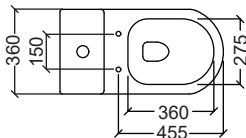

Efficiency

Rimless