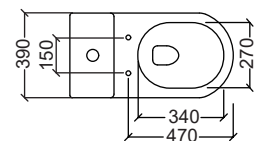

One Piece Water Closet

TORCELLO FX

Flush System : Rimless Washdown
Rough-in : S-Trap 165mm(P50),
215mm(P51), 265mm(P52),
80-130mm(P500),
160-250mm(P520)
: P-Trap 180mm

Dimension : L775xW380xH770mm
Efficiency : 5L/3L

- PP Soft Close Seat and Cover
- Dual Flush Internal Fittings
- P to S Connector
- Foot Fixing Screws & Cap
- Flexi Trap

Efficiency

Rimless

Flexi Trap

TRENTINO

Flush System : Siphon Jet
Rough-in : S-Trap 305mm
Efficiency : 5L/3L
Dimension : L730xW400xH710mm

- PP Soft Close Seat and Cover
- Dual Flush Internal Fittings
- Straight Connector (Black)
- Foot Fixing Screws & Cap

Efficiency

LAZIO

Flush System : Rimless Siphon Jet
Rough-in : S-Trap 305mm
Dimension : L710xW390xH765mm
Efficiency : 5L/3L

- UF Soft Close Seat and Cover
- Dual Flush Internal Fittings
- Straight Connector (Black)
- Foot Fixing Screws & Cap

Efficiency

Rimless