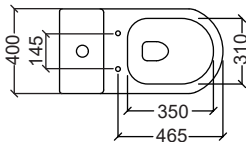

- PP Soft Close Seat and Cover
- Dual Flush Internal Fittings
- P to S Connector
- Foot Fixing Screws & Cap
- Flexi Trap

Efficiency

Rimless

Flexi Trap

TRENTINO

Flush System : Siphon Jet
 Rough-in : S-Trap 305mm
 Efficiency : 5L/3L
 Dimension : L730xW400xH710mm

- PP Soft Close Seat and Cover
- Dual Flush Internal Fittings
- Straight Connector (Black)
- Foot Fixing Screws & Cap

Efficiency

LAZIO

Flush System : Rimless Siphon Jet
 Rough-in : S-Trap 305mm
 Dimension : L710xW390xH765mm
 Efficiency : 5L/3L