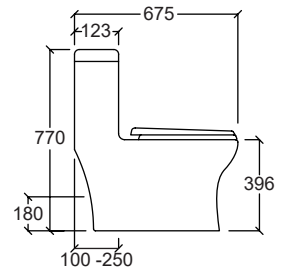

PALERMO

Flush System : Rimless Siphon Jet

Rough-in : S-Trap 305mm

Efficiency : 5L/3L

Dimension : L680xW370xH730mm

- PP Soft Close Seat and Cover
- Dual Flush Internal Fittings
- Straight Connector (Black)
- Foot Fixing Screws & Cap

Efficiency

Rimless

One Piece Water Closet

TORCELLO FX

Flush System : Rimless Washdown
 Rough-in : S-Trap 165mm(P50),
 215mm(P51), 265mm(P52),
 80-130mm(P500),
 160-250mm(P520)
 : P-Trap 180mm

Dimension : L775xW380xH770mm
 Efficiency : 5L/3L

- PP Soft Close Seat and Cover
- Dual Flush Internal Fittings
- P to S Connector
- Foot Fixing Screws & Cap
- Flexi Trap

Efficiency

Rimless

Flexi Trap

TRENTINO

Flush System : Siphon Jet
 Rough-in : S-Trap 305mm
 Efficiency : 5L/3L
 Dimension : L730xW400xH710mm

- PP Soft Close Seat and Cover
- Dual Flush Internal Fittings
- Straight Connector (Black)
- Foot Fixing Screws & Cap

Efficiency

LAZIO

Flush System : Rimless Siphon Jet
 Rough-in : S-Trap 305mm
 Dimension : L710xW390xH765mm
 Efficiency : 5L/3L