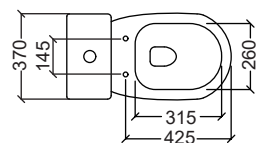

Close Couple Water Closet

DRESDEN FX

Flush System : Washdown
 Rough-in : S-Trap 205mm(P50),
 255mm(P51),
 305mm(P52),
 60-190mm(P500),
 110-230mm(P510),
 160-270mm(P520)

Efficiency : 4L/3L, 5L/3L
 Dimension : L685xW355xH760mm
 • PP Soft Close Seat and Cover
 • Dual Flush Internal Fittings
 • P to S Connector
 • Foot Fixing Screws & Cap
 • Flexi Trap

Efficiency

Flexi Trap

EMILIA

Flush System : Washdown
 Rough-in : S-Trap 250mm
 Dimension : L635xW370xH770mm
 Efficiency : 5L/3L

• PP Soft Close Seat and Cover
 • Dual Flush Internal Fittings
 • Straight Outlet Connector
 • Foot Fixing Screws & Cap

Efficiency

EMILIA II

Flush System : Washdown
 Rough-in : S-Trap 200mm
 Dimension : L620xW370xH750mm
 Efficiency : 5L/3L

• PP Soft Close Seat and Cover
 • Dual Flush Internal Fittings
 • Straight Outlet Connector
 • Foot Fixing Screws & Cap

Efficiency

MOLISE FX

- Flush System : Rimless Washdown
 Rough-in : S-Trap 55-230mm
 : P-Trap 180mm
 Efficiency : 4L/3L, 5L/3L
 Dimension : L625xW365xH845mm
- PP Soft Close Seat and Cover
 - Dual Flush Internal Fittings
 - Straight Outlet Connector/
Flexi Connector
 - Foot Fixing Screws & Cap
 - Flexi Trap