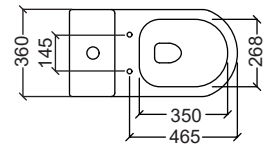

TOSCANA

Flush System : Rimless Washdown

Rough-in : S-Trap 250mm

: P-Trap 180mm

(Indent Only)

Dimension : L650xW360xH830mm

Efficiency : 5L/3L

- PP Soft Close Seat and Cover
- Dual Flush Internal Fittings
- Straight Outlet Connector
- Foot Fixing Screws & Cap