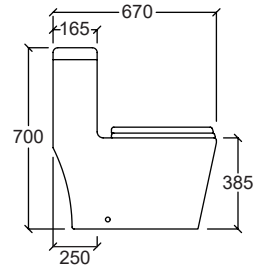

- Efficiency : 5L/3L
- PP Soft Close Seat and Cover
 - Dual Flush Internal Fittings
 - Straight Outlet Connector
 - Foot Fixing Screws & Cap

Efficiency Rimless

BOLOGNA

Flush System : Rimless Washdown
Rough-in : S-Trap 250mm
Efficiency : 5L/3L
Dimension : L700xW350xH700mm

Efficiency : 4L/3L, 5L/3L

Dimension : L670xW365xH700mm

- PP Soft Close Seat and Cover
- UF Soft Close Seat and Cover (Optional)
- Dual Flush Internal Fittings
- Straight Outlet Connector
- Foot Fixing Screws & Cap

Efficiency

Rimless

Tornado Flush

FERRARA

Flush System : Rimless Washdown

: Tornado Flush

Rough-in : S-Trap 250mm

Dimension : L690xW375xH740mm