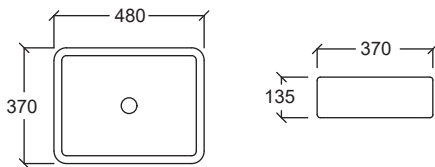

Above Counter Wash Basin

MILAN JR

Above Counter Wash Basin
 Dimension : H155xW460xD420mm
 • Overflow Hole & Ring
 • 37mm Tap Hole

NAPPLES

Above Counter Wash Basin
 Dimension : H130xW800xD475mm
 • 37mm Tap Hole

PERUGIA

Above Counter Wash Basin
 Dimension : H135xW480xD350mm

PERUGIA 590

Above Counter Wash Basin
 Dimension : H145xW590xD410mm

Above Counter Wash Basin

RAVENNA

Above Counter Wash Basin
Dimension : H135xW480xD370mm

VICENZA

Above Counter Wash Basin
Dimension : H145xW505xD400mm

CRISTALLO 500

Above Counter Wash Basin
Dimension : H110xW500xD340mm

CRISTALLO 600

Above Counter Wash Basin
Dimension : H110xW610xD345mm

Above Counter Wash Basin