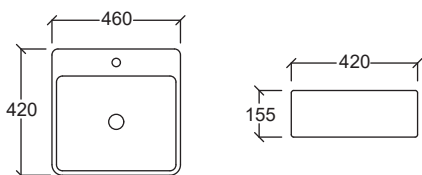

- 1 Pair of Bracket with Screws
- P Outlet Connector Set
- Spreader Set

Above Counter Wash Basin

MATERA

Above Counter Wash Basin
Dimension : H170xW430xD430mm
• Overflow Hole & Ring

MELITO ART

Above Counter Wash Basin
Dimension : H130xW480xD370mm
• 36mm Tap Hole

MESSINA ART

Above Counter Wash Basin
Dimension : H155xW465xD465mm
• Overflow Hole & Ring
• 36mm Tap Hole

MILAN

Above Counter Wash Basin
Dimension : H155xW520xD420mm
• Overflow Hole & Ring
• 37mm Tap Hole

Above Counter Wash Basin

MILAN JR

Above Counter Wash Basin
 Dimension : H155xW460xD420mm
 • Overflow Hole & Ring
 • 37mm Tap Hole

NAPPLES

Above Counter Wash Basin
 Dimension : H130xW800xD475mm
 • 37mm Tap Hole