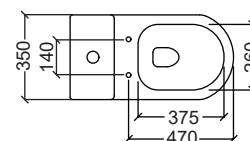

BOLOGNA

Flush System : Rimless Washdown
Rough-in : S-Trap 250mm
Efficiency : 5L/3L
Dimension : L700xW350xH700mm

- PP Soft Close Seat and Cover
- Dual Flush Internal Fittings
- Straight Outlet Connector
- Foot Fixing Screws & Cap