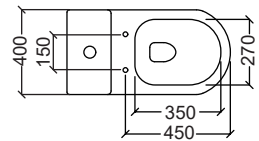

Efficiency

LAZIO (MARBLE DESIGN)

Flush System : Rimless Siphon Jet
 Rough-in : S-Trap 305mm
 Dimension : L710xW390xH765mm
 Efficiency : 5L/3L

- UF Soft Close Seat and Cover
- Dual Flush Internal Fittings
- Straight Connector (Black)
- Foot Fixing Screws & Cap

Efficiency

Rimless

One Piece Water Closet

LIGURIA (MARBLE DESIGN)

- Flush System : Rimless Washdown
Rough-in : S-Trap 250mm
Dimension : L670xW400xH730mm
Efficiency : 4L/3L, 5L/3L
- UF Soft Close Seat and Cover
 - Dual Flush Internal Fittings
 - Straight Outlet Connector
 - Foot Fixing Screws & Cap

Efficiency

Rimless

Tornado Flush

ARNO

- Flush System : Rimless Washdown
 Rough-in : S-Trap 250mm
 : P-Trap 180mm
 (Indent Only)
 Dimension : L645xW370xH765mm
 Efficiency : 4L/3L, 5L/3L
- PP Soft Close Seat and Cover
 - Dual Flush Internal Fittings
 - Straight Outlet Connector
 - Foot Fixing Screws & Cap