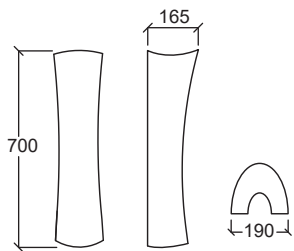

BOLZANO

- Wall Hung Wash Basin
 Dimension : H170xW510xD410mm
- Overflow Hole & Ring
 - 1 Pair Fixing Bolts
 - 35mm Tap Hole

LIVORNO

- Wall Hung Wash Basin
 Dimension : H155xW410xD360mm
- Overflow Hole & Ring
 - 1 Pair Fixing Bolts
 - 28mm Tap Hole

MILAN

- Wall Hung Wash Basin
 Dimension : H155xW520xD420mm
- Overflow Hole & Ring
 - 1 Pair Fixing Bolts
 - 37mm Tap Hole

MILAN JR

- Wall Hung Wash Basin
 Dimension : H155xW460xD420mm
- Overflow Hole & Ring
 - 1 Pair Fixing Bolts
 - 37mm Tap Hole

Wall Hung Wash Basin

OKU

Disable Friendly Wall Hung Basin
 Dimension : H200xW650xD545mm
 • 1 Pair Fixing Bolts

RAGUSA

Wall Hung Basin
 Dimension : H150xW535xD415mm
 • Overflow Hole & Ring
 • 1 Pair Fixing Bolts
 • 36mm Tap Hole

Pedestal

UNIVERSAL

Full Pedestal
 Dimension : H700xD165mm

Semi Recessed Wash Basin

MELITO SR

Semi Recessed Wash Basin
Dimension : H130xW480xD380mm
• 35mm Tap Hole

MESSINA SR

Semi Recessed Wash Basin
Dimension : H180xW430xD430mm
• Overflow Hole & Ring
• 35mm Tap Hole