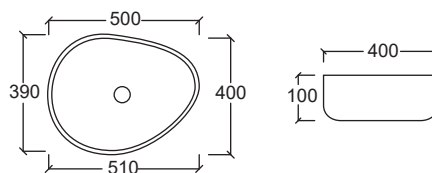

VICENZA

Above Counter Wash Basin
Dimension : H145xW505xD400mm

CRISTALLO 500

Above Counter Wash Basin
Dimension : H110xW500xD340mm

CRISTALLO 600

Above Counter Wash Basin
Dimension : H110xW610xD345mm

Above Counter Wash Basin

GRANDE 400

Above Counter Wash Basin
Dimension : H100xW400xD395mm

GRANDE 500

Above Counter Wash Basin
Dimension : H100xW510xD400mm

GRANDE 600

Above Counter Wash Basin
Dimension : H100xW650xD400mm

MILAN (MARBLE DESIGN)