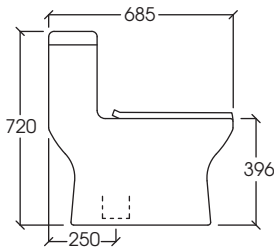

SASSARI BI

Stall Urinal
Dimension : H1015xW350xD345mm
Inlet : Back Inlet

- 1 Pair of Bracket with Screws
- P Outlet Connector Set
- Spreader Set

SASSARI TI

Stall Urinal

Dimension : H1015xW350xD345mm

Inlet : Top Inlet

CREMONA

Wall Hung Wash Basin
 Dimension : H150xW520xD460mm
 • Overflow Hole & Ring
 • 1 Pair Fixing Bolts
 • 35mm Tap Hole

ANZIO

Above Counter Wash Basin
 Dimension : H120xW600xD400mm
 • 36mm Tap Hole

ANZIO JR

Above Counter Wash Basin
 Dimension : H120xW520xD390mm
 • 36mm Tap Hole

VITTORIA 500

Inset Wash Basin
Dimension : H155xW500xD425mm
• 37mm Tap Hole

VITTORIA 600

Inset Wash Basin
Dimension : H155xW600xD425mm
• 35mm Tap Hole

ESTILLO

ESTILLO

CASCINA CASCINA P

- Flush System : Rimless Washdown
 Rough-in : S-Trap 250mm
 : P-Trap 180mm
 Dimension : L685xW365xH720mm
- PP Soft Close Seat and Cover
 - Dual Flush Internal Fittings
 - Straight Outlet Connector (Black)
 - Foot Fixing Screws & Cap