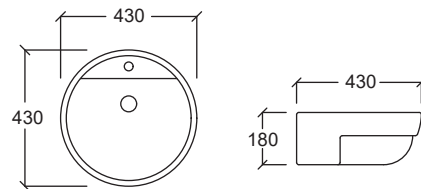

MILAN

- Wall Hung Wash Basin
 Dimension : H155xW520xD420mm
- Overflow Hole & Ring
 - 1 Pair Fixing Bolts
 - 37mm Tap Hole

MILAN JR

- Wall Hung Wash Basin
 Dimension : H155xW460xD420mm
- Overflow Hole & Ring
 - 1 Pair Fixing Bolts
 - 37mm Tap Hole

Wall Hung Wash Basin

OKU

Disable Friendly Wall Hung Basin
 Dimension : H200xW650xD545mm
 • 1 Pair Fixing Bolts

RAGUSA

Wall Hung Basin
 Dimension : H150xW535xD415mm
 • Overflow Hole & Ring
 • 1 Pair Fixing Bolts
 • 36mm Tap Hole

Pedestal

UNIVERSAL

Full Pedestal
 Dimension : H700xD165mm

Semi Recessed Wash Basin

MELITO SR

Semi Recessed Wash Basin
Dimension : H130xW480xD380mm
• 35mm Tap Hole

MESSINA SR

Semi Recessed Wash Basin
Dimension : H180xW430xD430mm
• Overflow Hole & Ring
• 35mm Tap Hole

MILAN SR

Semi Recessed Wash Basin
Dimension : H135xW505xD425mm
• Overflow Hole & Ring
• 36mm Tap Hole

Stand Alone Wash Basin

BOSA

Stand Alone Wash Basin
 Dimension : H840xW410xD410mm
 • Overflow Hole & Ring
 • 38mm Tap Hole