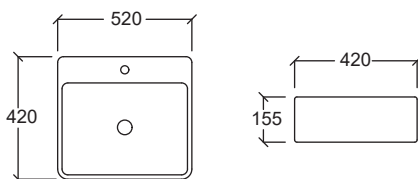

BOLZANO

- Wall Hung Wash Basin
 Dimension : H170xW510xD410mm
- Overflow Hole & Ring
 - 1 Pair Fixing Bolts
 - 35mm Tap Hole

LIVORNO

- Wall Hung Wash Basin
 Dimension : H155xW410xD360mm
- Overflow Hole & Ring
 - 1 Pair Fixing Bolts
 - 28mm Tap Hole

MILAN

- Wall Hung Wash Basin
 Dimension : H155xW520xD420mm
- Overflow Hole & Ring
 - 1 Pair Fixing Bolts
 - 37mm Tap Hole

MILAN JR

- Wall Hung Wash Basin
 Dimension : H155xW460xD420mm
- Overflow Hole & Ring
 - 1 Pair Fixing Bolts
 - 37mm Tap Hole