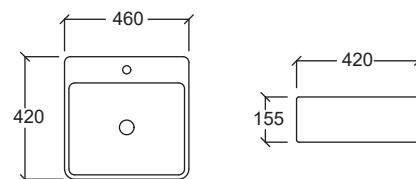

CANDELO-T-MB

Above Counter Wash Basin
 Dimension : H125xW400xD400mm
 External : Textured Matt White
 Internal : Matt Black

PERTOSA-ST-MB

Above Counter Wash Basin
 Dimension : H130xW490xD310mm
 External : Textured Matt White
 Internal : Matt Black

BOLZANO

- Wall Hung Wash Basin
 Dimension : H170xW510xD410mm
- Overflow Hole & Ring
 - 1 Pair Fixing Bolts
 - 35mm Tap Hole

LIVORNO

- Wall Hung Wash Basin
 Dimension : H155xW410xD360mm
- Overflow Hole & Ring
 - 1 Pair Fixing Bolts
 - 28mm Tap Hole

MILAN

- Wall Hung Wash Basin
 Dimension : H155xW520xD420mm
- Overflow Hole & Ring
 - 1 Pair Fixing Bolts
 - 37mm Tap Hole

MILAN JR

- Wall Hung Wash Basin
 Dimension : H155xW460xD420mm
- Overflow Hole & Ring
 - 1 Pair Fixing Bolts
 - 37mm Tap Hole