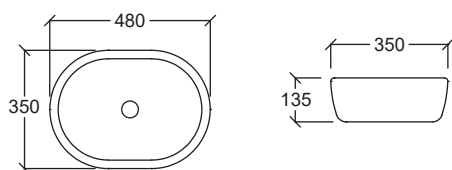

PERUGIA

Above Counter Wash Basin
Dimension : H135xW480xD350mm