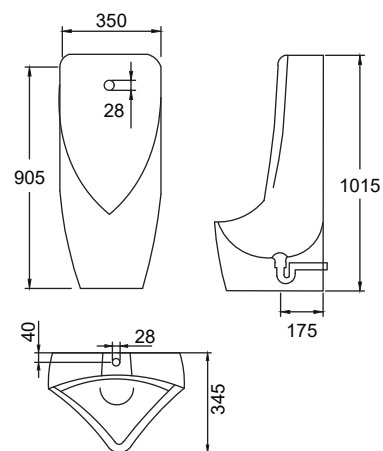

- 1 Pair of Bracket with Screws
- P Outlet Connector Set
- Spreader Set

SASSARI JR

Wall Hung Urinal
Dimension : H768xW353xD395mm
Inlet : Back Inlet or Top Inlet

- 1 Pair of Bracket with Screws
- P Outlet Connector Set
- Spreader Set

SASSARI BI

Stall Urinal
Dimension : H1015xW350xD345mm
Inlet : Back Inlet

- 1 Pair of Bracket with Screws
- P Outlet Connector Set
- Spreader Set

SASSARI TI

Stall Urinal

Dimension : H1015xW350xD345mm

Inlet : Top Inlet

- 1 Pair of Bracket with Screws
- P Outlet Connector Set
- Spreader Set

Above Counter Wash Basin

MATERA

Above Counter Wash Basin
Dimension : H170xW430xD430mm
• Overflow Hole & Ring

MELITO ART

Above Counter Wash Basin
Dimension : H130xW480xD370mm
• 36mm Tap Hole

MESSINA ART

Above Counter Wash Basin
Dimension : H155xW465xD465mm
• Overflow Hole & Ring
• 36mm Tap Hole

MILAN

Above Counter Wash Basin
Dimension : H155xW520xD420mm
• Overflow Hole & Ring
• 37mm Tap Hole