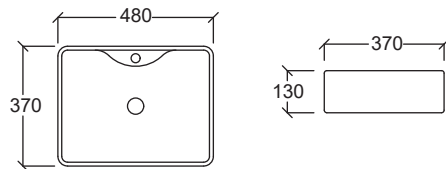

SASSARI BI

Stall Urinal
Dimension : H1015xW350xD345mm
Inlet : Back Inlet

- 1 Pair of Bracket with Screws
- P Outlet Connector Set
- Spreader Set

SASSARI TI

Stall Urinal

Dimension : H1015xW350xD345mm

Inlet : Top Inlet

- 1 Pair of Bracket with Screws
- P Outlet Connector Set
- Spreader Set

Above Counter Wash Basin

MATERA

Above Counter Wash Basin
Dimension : H170xW430xD430mm
• Overflow Hole & Ring

MELITO ART

Above Counter Wash Basin
Dimension : H130xW480xD370mm
• 36mm Tap Hole

MESSINA ART

Above Counter Wash Basin
Dimension : H155xW465xD465mm
• Overflow Hole & Ring
• 36mm Tap Hole

MILAN

Above Counter Wash Basin
Dimension : H155xW520xD420mm
• Overflow Hole & Ring
• 37mm Tap Hole