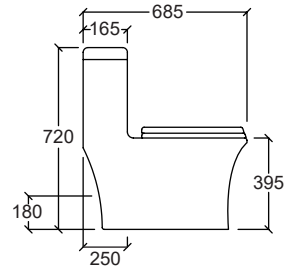

SASSARI BI

Stall Urinal
Dimension : H1015xW350xD345mm
Inlet : Back Inlet

- 1 Pair of Bracket with Screws
- P Outlet Connector Set
- Spreader Set

SASSARI TI

Stall Urinal

Dimension : H1015xW350xD345mm

Inlet : Top Inlet

CREMONA

Wall Hung Wash Basin
 Dimension : H150xW520xD460mm
 • Overflow Hole & Ring
 • 1 Pair Fixing Bolts
 • 35mm Tap Hole

ANZIO

Above Counter Wash Basin
 Dimension : H120xW600xD400mm
 • 36mm Tap Hole

ANZIO JR

Above Counter Wash Basin
 Dimension : H120xW520xD390mm
 • 36mm Tap Hole

VITTORIA 500

Inset Wash Basin
Dimension : H155xW500xD425mm
• 37mm Tap Hole

VITTORIA 600

Inset Wash Basin
Dimension : H155xW600xD425mm
• 35mm Tap Hole

ESTILLO

ESTILLO

CASCINA CASCINA P

- Flush System : Rimless Washdown
 Rough-in : S-Trap 250mm
 : P-Trap 180mm
 Dimension : L685xW365xH720mm
- PP Soft Close Seat and Cover
 - Dual Flush Internal Fittings
 - Straight Outlet Connector (Black)
 - Foot Fixing Screws & Cap