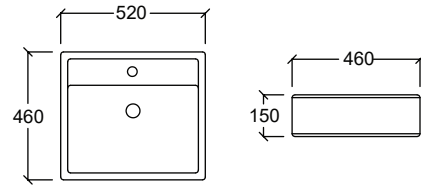

Stand Alone Wash Basin
 Dimension : H860xW480xD480mm
 • Overflow Hole & Ring
 • 37mm Tap Hole

Under Counter Wash Basin

PARMA

Under Counter Wash Basin
Dimension : H200xW560xD410mm
• Overflow Hole & Ring

SIENA

Under Counter Wash Basin
Dimension : H190xW510xD380mm
• Overflow Hole & Ring

Vanity Top Wash Basin

TURIN

Vanity Top Wash Basin
Dimension : H210xW570xD480mm
• Overflow Hole & Ring
• 36mm Tap Hole

SOLARO

Wall Hung Urinal
 Dimension : H635xW315xD345mm
 Inlet : Back Inlet
 • 1 Pair of Bracket with Screws
 • P Outlet Connector Set
 • Spreader Set

CREMONA

Wall Hung Wash Basin
 Dimension : H150xW520xD460mm
 • Overflow Hole & Ring
 • 1 Pair Fixing Bolts
 • 35mm Tap Hole

ANZIO

Above Counter Wash Basin
 Dimension : H120xW600xD400mm
 • 36mm Tap Hole

ANZIO JR