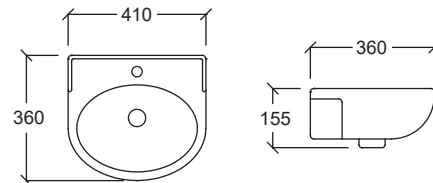

CANDELO-T-MB

Above Counter Wash Basin
 Dimension : H125xW400xD400mm
 External : Textured Matt White
 Internal : Matt Black

PERTOSA-ST-MB

Above Counter Wash Basin
 Dimension : H130xW490xD310mm
 External : Textured Matt White
 Internal : Matt Black

BOLZANO

- Wall Hung Wash Basin
 Dimension : H170xW510xD410mm
- Overflow Hole & Ring
 - 1 Pair Fixing Bolts
 - 35mm Tap Hole

LIVORNO

- Wall Hung Wash Basin
 Dimension : H155xW410xD360mm
- Overflow Hole & Ring
 - 1 Pair Fixing Bolts
 - 28mm Tap Hole

MILAN

- Wall Hung Wash Basin
 Dimension : H155xW520xD420mm
- Overflow Hole & Ring
 - 1 Pair Fixing Bolts
 - 37mm Tap Hole

MILAN JR

- Wall Hung Wash Basin
 Dimension : H155xW460xD420mm
- Overflow Hole & Ring
 - 1 Pair Fixing Bolts
 - 37mm Tap Hole