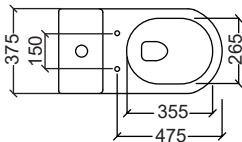

Efficiency

Rimless

Tornado Flush