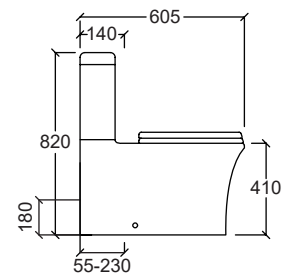

TERAMO FX

1. Flush System : Rimless Washdown
   Rough-in : S-Trap 55-230mm
                     : P-Trap 180mm
   Dimension : L605xW360xH820mm
   Efficiency : 4L/3L, 5L/3L
2. PP Soft Close Seat and Cover
   - Dual Flush Internal Fittings
   - Straight Outlet Connector/
     Flexi Connector
   - Foot Fixing Screws & Cap
   - Flexi Trap