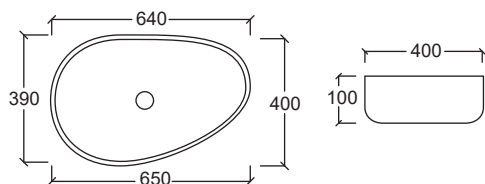

VICENZA

Above Counter Wash Basin
Dimension : H145xW505xD400mm

CRISTALLO 500

Above Counter Wash Basin
Dimension : H110xW500xD340mm

CRISTALLO 600

Above Counter Wash Basin
Dimension : H110xW610xD345mm

Above Counter Wash Basin

GRANDE 400

Above Counter Wash Basin
Dimension : H100xW400xD395mm

GRANDE 500

Above Counter Wash Basin
Dimension : H100xW510xD400mm

GRANDE 600

Above Counter Wash Basin
Dimension : H100xW650xD400mm

MILAN (MARBLE DESIGN)

Above Counter Wash Basin
Dimension : H155xW520xD420mm

- Overflow Hole & Ring
- 37mm Tap Hole

PERUGIA (MARBLE DESIGN)

Above Counter Wash Basin
Dimension : H135xW480xD350mm

VICENZA (MARBLE DESIGN)

Above Counter Wash Basin
Dimension : H150xW490xD395mm