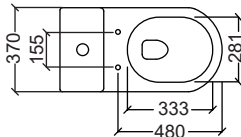

Efficiency

Rimless

Tornado Flush

ARNO

- Flush System : Rimless Washdown
 Rough-in : S-Trap 250mm
 : P-Trap 180mm
 (Indent Only)
 Dimension : L645xW370xH765mm
 Efficiency : 4L/3L, 5L/3L
- PP Soft Close Seat and Cover
 - Dual Flush Internal Fittings
 - Straight Outlet Connector
 - Foot Fixing Screws & Cap