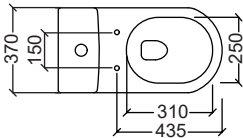

VENETTO

1. Flush System : Rimless Washdown
   Rough-in : S-Trap 250mm
   Dimension : L705xW350xH720mm
2. PP Soft Close Seat and Cover
   - Dual Flush Internal Fittings
   - Straight Outlet Connector
   - Foot Fixing Screws & Cap

Rimless

BARBONA BARBONA P

1. Flush System : Rimless Washdown
   Rough-in : S-Trap 250mm
                 : P-Trap 180mm
   Dimension : L645xW370xH765mm
2. Soft Close Seat Cover
   - Dual Flush Internal Fittings
   - Straight Outlet Connector
   - Foot Fixing Screws & Cap

Rimless