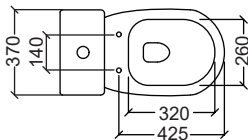

CAMPANIA R

- Flush System : Rimless Washdown
 : Tornado Flush
 Rough-in : S-Trap 250mm
 Efficiency : 4L/3L, 5L/3L
 Dimension : L680xW380xH800mm
- PP Soft Close Seat and Cover
 - Dual Flush Internal Fittings
 - Straight Outlet Connector
 - Foot Fixing Screws & Cap

Close Couple Water Closet

DRESDEN FX

Flush System : Washdown
 Rough-in : S-Trap 205mm(P50),
 255mm(P51),
 305mm(P52),
 60-190mm(P500),
 110-230mm(P510),
 160-270mm(P520)

Efficiency : 4L/3L, 5L/3L
 Dimension : L685xW355xH760mm
 • PP Soft Close Seat and Cover
 • Dual Flush Internal Fittings
 • P to S Connector
 • Foot Fixing Screws & Cap
 • Flexi Trap

Efficiency

Flexi Trap

EMILIA

Flush System : Washdown
 Rough-in : S-Trap 250mm
 Dimension : L635xW370xH770mm
 Efficiency : 5L/3L

• PP Soft Close Seat and Cover
 • Dual Flush Internal Fittings
 • Straight Outlet Connector
 • Foot Fixing Screws & Cap

Efficiency

EMILIA II

Flush System : Washdown
 Rough-in : S-Trap 200mm
 Dimension : L620xW370xH750mm
 Efficiency : 5L/3L

• PP Soft Close Seat and Cover
 • Dual Flush Internal Fittings
 • Straight Outlet Connector
 • Foot Fixing Screws & Cap