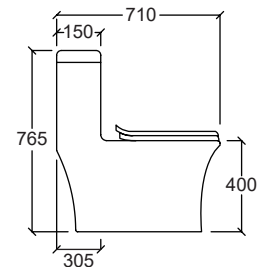

One Piece Water Closet

TORCELLO FX

Flush System : Rimless Washdown
Rough-in : S-Trap 165mm(P50),
215mm(P51), 265mm(P52),
80-130mm(P500),
160-250mm(P520)
: P-Trap 180mm

Dimension : L775xW380xH770mm
Efficiency : 5L/3L

- PP Soft Close Seat and Cover
- Dual Flush Internal Fittings
- P to S Connector
- Foot Fixing Screws & Cap
- Flexi Trap

Efficiency

Rimless

Flexi Trap

TRENTINO

Flush System : Siphon Jet
Rough-in : S-Trap 305mm
Efficiency : 5L/3L
Dimension : L730xW400xH710mm

- PP Soft Close Seat and Cover
- Dual Flush Internal Fittings
- Straight Connector (Black)
- Foot Fixing Screws & Cap

Efficiency

LAZIO

Flush System : Rimless Siphon Jet
Rough-in : S-Trap 305mm
Dimension : L710xW390xH765mm
Efficiency : 5L/3L

- UF Soft Close Seat and Cover
- Dual Flush Internal Fittings
- Straight Connector (Black)
- Foot Fixing Screws & Cap

Efficiency

Rimless