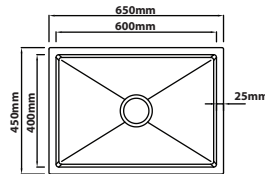

1-Tier Kitchen Sink

**NP-8045-GM**

Overall Size : L800 x W450 x D230mm  
 Bowl Size : L740 x W390 x D230mm  
 Thickness : 1.0mm  
 Finishing : Nano & PVD Gun Metal

### MG-4545

Overall Size : L450 x W450 x D230mm  
 Bowl Size : L400 x W400 x D220mm  
 Thickness : 1.0 + 3.0mm  
 Finishing : Nano & PVD Silver  
 With Millet Grain Texture

### MG-5545

Overall Size : L550 x W450 x D230mm  
 Bowl Size : L500 x W400 x D220mm  
 Thickness : 1.0 + 3.0mm  
 Finishing : Nano & PVD Silver  
 With Millet Grain Texture

### MG-6545

Overall Size : L650 x W450 x D230mm  
 Bowl Size : L600 x W400 x D220mm  
 Thickness : 1.0 + 3.0mm  
 Finishing : Nano & PVD Silver  
 With Millet Grain Texture