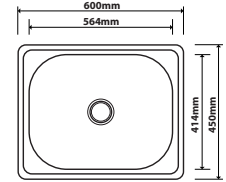

### UM-6044

Overall Size : L600 x W440 x D200 mm  
 Bowl Size : L560 x W400 x D200 mm  
 Thickness : 0.7mm  
 Finishing : Satin Finish

### UM-4944A

Overall Size : L490 x W440 x D200mm  
 Bowl Size : L450 x W400 x D200mm  
 Thickness : 0.8mm  
 Finishing : Satin Finish

### UM-5444

Overall Size : L540 x W440 x D200mm  
 Bowl Size : L500 x W400 x D200mm  
 Thickness : 0.8mm  
 Finishing : Satin Finish

### MK-5040

Overall Size : L500 x W400 x D210mm  
 Bowl Size : L430 x W330 x D210mm  
 Thickness : 0.7mm  
 Finishing : Satin Finish