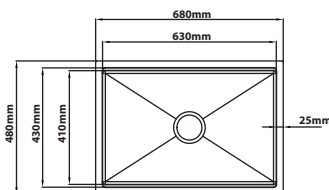

### FN-8045-GM

Overall Size : L800 x W450 x D230mm  
 Bowl Size : L750 x W400 x D230mm  
 Thickness : 1.0 + 3.0mm  
 Finishing : Nano & PVD Gun Metal  
 With Fabric Texture

Stone Texture Series | Nano Satin

**TN-5848**

Overall Size : L580 x W480 x D230mm  
 Bowl Size : L530 x W410 x D230mm  
 Thickness : 1.0 + 3.0mm  
 Finishing : Nano Satin With Stone Texture

**TN-6848**

Overall Size : L680 x W480 x D230mm  
 Bowl Size : L630 x W410 x D230mm  
 Thickness : 1.0 + 3.0mm  
 Finishing : Nano Satin With Stone Texture

**TN-8048**

Overall Size : L800 x W480 x D230mm  
 Bowl Size : L750 x W410 x D230mm  
 Thickness : 1.0 + 3.0mm  
 Finishing : Nano Satin With Stone Texture

### TN-5848-GM

Overall Size : L580 x W480 x D230mm  
 Bowl Size : L530 x W410 x D230mm  
 Thickness : 1.0 + 3.0mm  
 Finishing : Nano & PVD Gun Metal  
 With Stone Texture