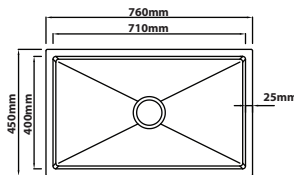

### MG-7645

Overall Size : L760 x W450 x D230mm  
 Bowl Size : L710 x W400 x D220mm  
 Thickness : 1.0 + 3.0mm  
 Finishing : Nano & PVD Silver  
 With Millet Grain Texture

### MG-9745D

Overall Size : L970 x W450 x D230mm  
 Bowl Size : L450 x W400 x D220mm  
 Thickness : 1.0 + 3.0mm  
 Finishing : Nano & PVD Silver  
 With Millet Grain Texture

Millet Grain Series | Nano & PVD Gun Metal

**MG-4545-GM**

Overall Size : L450 x W450 x D230mm  
 Bowl Size : L400 x W400 x D220mm  
 Thickness : 1.0 + 3.0mm  
 Finishing : Nano & PVD Gun Metal  
 With Millet Grain Texture

**MG-5545-GM**

Overall Size : L550 x W450 x D230mm  
 Bowl Size : L500 x W400 x D220mm  
 Thickness : 1.0 + 3.0mm  
 Finishing : Nano & PVD Gun Metal  
 With Millet Grain Texture

**MG-6545-GM**

Overall Size : L650 x W450 x D230mm  
 Bowl Size : L600 x W400 x D220mm  
 Thickness : 1.0 + 3.0mm  
 Finishing : Nano & PVD Gun Metal  
 With Millet Grain Texture

**MG-7645-GM**

Overall Size : L760 x W450 x D230mm  
 Bowl Size : L710 x W400 x D220mm  
 Thickness : 1.0 + 3.0mm  
 Finishing : Nano & PVD Gun Metal  
 With Millet Grain Texture