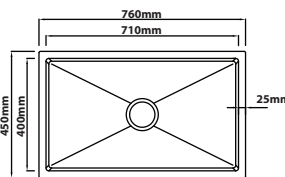

1-Tier Kitchen Sink

**NP-8045-GM**

Overall Size : L800 x W450 x D230mm  
 Bowl Size : L740 x W390 x D230mm  
 Thickness : 1.0mm  
 Finishing : Nano & PVD Gun Metal

### MG-4545

Overall Size : L450 x W450 x D230mm  
 Bowl Size : L400 x W400 x D220mm  
 Thickness : 1.0 + 3.0mm  
 Finishing : Nano & PVD Silver  
 With Millet Grain Texture

### MG-5545

Overall Size : L550 x W450 x D230mm  
 Bowl Size : L500 x W400 x D220mm  
 Thickness : 1.0 + 3.0mm  
 Finishing : Nano & PVD Silver  
 With Millet Grain Texture

### MG-6545

Overall Size : L650 x W450 x D230mm  
 Bowl Size : L600 x W400 x D220mm  
 Thickness : 1.0 + 3.0mm  
 Finishing : Nano & PVD Silver  
 With Millet Grain Texture