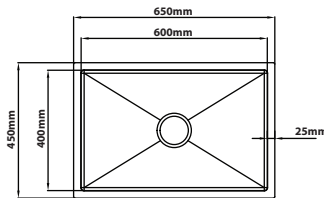

**MG-4545-GM**

Overall Size : L450 x W450 x D230mm  
 Bowl Size : L400 x W400 x D220mm  
 Thickness : 1.0 + 3.0mm  
 Finishing : Nano & PVD Gun Metal  
 With Millet Grain Texture

**MG-5545-GM**

Overall Size : L550 x W450 x D230mm  
 Bowl Size : L500 x W400 x D220mm  
 Thickness : 1.0 + 3.0mm  
 Finishing : Nano & PVD Gun Metal  
 With Millet Grain Texture

**MG-6545-GM**

Overall Size : L650 x W450 x D230mm  
 Bowl Size : L600 x W400 x D220mm  
 Thickness : 1.0 + 3.0mm  
 Finishing : Nano & PVD Gun Metal  
 With Millet Grain Texture

**MG-7645-GM**

Overall Size : L760 x W450 x D230mm  
 Bowl Size : L710 x W400 x D220mm  
 Thickness : 1.0 + 3.0mm  
 Finishing : Nano & PVD Gun Metal  
 With Millet Grain Texture

**MG-9745A-GM**

Overall Size : L970 x W450 x D230mm  
 Bowl Size : L530 x W400 x D220mm  
 L370 x W400 x D220mm  
 Thickness : 1.0 + 3.0mm  
 Finishing : Nano & PVD Gun Metal  
 With Millet Grain Texture

### MG-5045-RG

Overall Size : L500 x W450 x D230mm  
 Bowl Size : L450 x W400 x D220mm  
 Thickness : 1.0 + 3.0mm  
 Finishing : Nano & PVD Rose Gold  
 With Millet Grain Texture