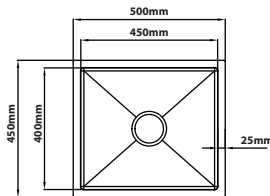

Millet Grain Series | Nano & PVD Rose Gold

MG-5045-RG

Overall Size : L500 x W450 x D230mm
Bowl Size : L450 x W400 x D220mm
Thickness : 1.0 + 3.0mm
Finishing : Nano & PVD Rose Gold
With Millet Grain Texture

MG-6545-RG

Overall Size : L650 x W450 x D230mm
Bowl Size : L600 x W400 x D220mm
Thickness : 1.0 + 3.0mm
Finishing : Nano & PVD Rose Gold
With Millet Grain Texture

Millet Grain Series | Nano & PVD Zirconium Gold

MG-5045-ZG

Overall Size : L500 x W450 x D230mm
Bowl Size : L450 x W400 x D220mm
Thickness : 1.0mm
Finishing : Nano & PVD Zirconium Gold
With Millet Grain Texture

MG-6545-ZG

Overall Size : L650 x W450 x D230mm
Bowl Size : L600 x W400 x D220mm
Thickness : 1.0mm
Finishing : Nano & PVD Zirconium Gold
With Millet Grain Texture