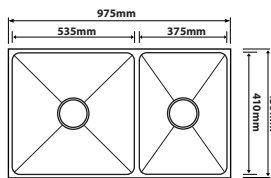

SR-9745A

Overall Size : L975 x W450 x D228mm
Bowl Size : L535 x W410 x D228mm
: L375 x W410 x D228mm
Thickness : 1.2mm
Finishing : Hairline Finish