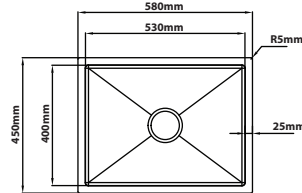

**NR-9045A-GM**

Overall Size : L900 x W450 x D230mm  
 Bowl Size : L500 x W400 x D230mm  
 : L325 x W400 x D230mm  
 Thickness : 1.0mm  
 Finishing : Satin Finish

**NR-9745D-GM**

Overall Size : L975 x W450 x D230mm  
 Bowl Size : L450 x W400 x D230mm  
 : L450 x W400 x D230mm  
 Thickness : 1.0mm  
 Finishing : Satin Finish

Overall Size : L580 x W450 x D230mm  
 Bowl Size : L530 x W400 x D230mm  
 Thickness : 1.0 + 3.0mm  
 Finishing : Nano Satin With Fabric Texture

**FN-6545**

Overall Size : L650 x W450 x D230mm  
 Bowl Size : L600 x W400 x D230mm  
 Thickness : 1.0 + 3.0mm  
 Finishing : Nano Satin With Fabric Texture

**FN-8045**

Overall Size : L800 x W450 x D230mm  
 Bowl Size : L750 x W400 x D230mm  
 Thickness : 1.0 + 3.0mm  
 Finishing : Nano Satin With Fabric Texture

### FN-5045-GM

Overall Size : L500 x W450 x D230mm  
 Bowl Size : L450 x W400 x D230mm  
 Thickness : 1.0 + 3.0mm  
 Finishing : Nano & PVD Gun Metal  
 With Fabric Texture