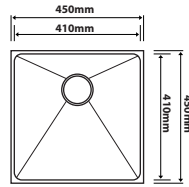

SR Series | Handmade Craft Sink