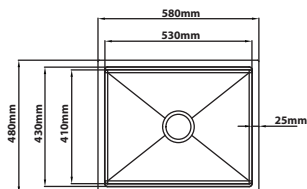

Stone Texture Series | Nano & PVD Gun Metal

TN-5848-GM

Overall Size : L580 x W480 x D230mm
Bowl Size : L530 x W410 x D230mm
Thickness : 1.0 + 3.0mm
Finishing : Nano & PVD Gun Metal
With Stone Texture