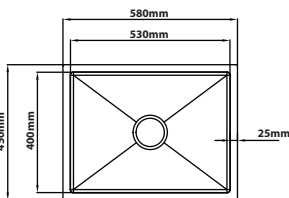

**NR-9045A-GM**

Overall Size : L900 x W450 x D230mm  
 Bowl Size : L500 x W400 x D230mm  
 : L325 x W400 x D230mm  
 Thickness : 1.0mm  
 Finishing : Satin Finish

**NR-9745D-GM**

Overall Size : L975 x W450 x D230mm  
 Bowl Size : L450 x W400 x D230mm  
 : L450 x W400 x D230mm  
 Thickness : 1.0mm  
 Finishing : Satin Finish

Fabric Texture Series | Nano Satin

**FN-5045**

Overall Size : L500 x W450 x D230mm  
 Bowl Size : L450 x W400 x D230mm  
 Thickness : 1.0 + 3.0mm  
 Finishing : Nano Satin With Fabric Texture

**FN-5845**

Overall Size : L580 x W450 x D230mm  
 Bowl Size : L530 x W400 x D230mm  
 Thickness : 1.0 + 3.0mm  
 Finishing : Nano Satin With Fabric Texture

**FN-6545**

Overall Size : L650 x W450 x D230mm  
 Bowl Size : L600 x W400 x D230mm  
 Thickness : 1.0 + 3.0mm  
 Finishing : Nano Satin With Fabric Texture

**FN-8045**

Overall Size : L800 x W450 x D230mm  
 Bowl Size : L750 x W400 x D230mm  
 Thickness : 1.0 + 3.0mm  
 Finishing : Nano Satin With Fabric Texture