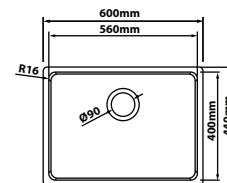

UM-6044

Overall Size : L600 x W440 x D200 mm
Bowl Size : L560 x W400 x D200 mm
Thickness : 0.7mm
Finishing : Satin Finish