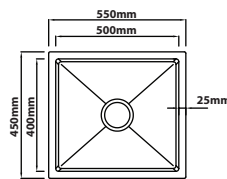

1-Tier Kitchen Sink

**TN-7648R-GM**

Overall Size : L760 x W480 x D230mm  
 Bowl Size : L710 x W410 x D230mm  
 Thickness : 1.0 + 3.0mm  
 Finishing : Nano & PVD Gun Metal  
 With Dotted Stone Texture

NP Series | Nano & PVD Gun Metal

1-Tier Kitchen Sink

**NP-8045-GM**

Overall Size : L800 x W450 x D230mm  
 Bowl Size : L740 x W390 x D230mm  
 Thickness : 1.0mm  
 Finishing : Nano & PVD Gun Metal

### MG-4545

Overall Size : L450 x W450 x D230mm  
 Bowl Size : L400 x W400 x D220mm  
 Thickness : 1.0 + 3.0mm  
 Finishing : Nano & PVD Silver  
 With Millet Grain Texture

### MG-5545

Overall Size : L550 x W450 x D230mm  
 Bowl Size : L500 x W400 x D220mm  
 Thickness : 1.0 + 3.0mm  
 Finishing : Nano & PVD Silver  
 With Millet Grain Texture