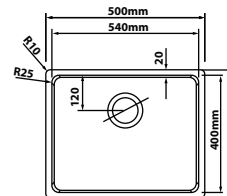

UM-5444

Overall Size : L540 x W440 x D200mm
Bowl Size : L500 x W400 x D200mm
Thickness : 0.8mm
Finishing : Satin Finish