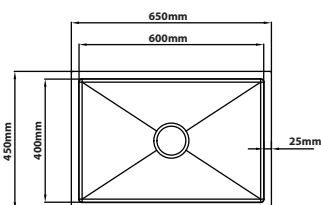

**NR-9045A-GM**

Overall Size : L900 x W450 x D230mm  
 Bowl Size : L500 x W400 x D230mm  
 : L325 x W400 x D230mm  
 Thickness : 1.0mm  
 Finishing : Satin Finish

**NR-9745D-GM**

Overall Size : L975 x W450 x D230mm  
 Bowl Size : L450 x W400 x D230mm  
 : L450 x W400 x D230mm  
 Thickness : 1.0mm  
 Finishing : Satin Finish

Fabric Texture Series | Nano Satin

**FN-5045**

Overall Size : L500 x W450 x D230mm  
 Bowl Size : L450 x W400 x D230mm  
 Thickness : 1.0 + 3.0mm  
 Finishing : Nano Satin With Fabric Texture

**FN-5845**

Overall Size : L580 x W450 x D230mm  
 Bowl Size : L530 x W400 x D230mm  
 Thickness : 1.0 + 3.0mm  
 Finishing : Nano Satin With Fabric Texture

**FN-6545**

Overall Size : L650 x W450 x D230mm  
 Bowl Size : L600 x W400 x D230mm  
 Thickness : 1.0 + 3.0mm  
 Finishing : Nano Satin With Fabric Texture

**FN-8045**

Overall Size : L800 x W450 x D230mm  
 Bowl Size : L750 x W400 x D230mm  
 Thickness : 1.0 + 3.0mm  
 Finishing : Nano Satin With Fabric Texture