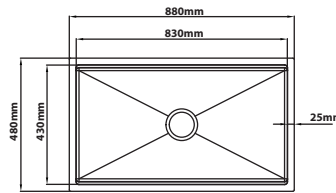

MT-6848-GM

Overall Size : L680 x W480 x D230mm
Bowl Size : L630 x W430 x D220mm
Thickness : 1.0 + 3.0mm
Finishing : Nano & PVD Gun Metal
With Millet Grain Texture