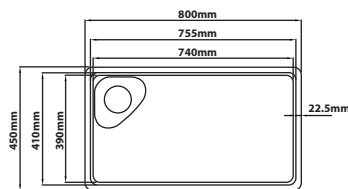

### TN-8048-GM

Overall Size : L800 x W480 x D230mm  
 Bowl Size : L750 x W410 x D230mm  
 Thickness : 1.0 + 3.0mm  
 Finishing : Nano & PVD Gun Metal  
 With Stone Texture

Dotted Stone Texture Series | Nano Satin

1-Tier Kitchen Sink

**TN-7648R**

Overall Size : L760 x W480 x D230mm  
 Bowl Size : L710 x W410 x D230mm  
 Thickness : 1.0 + 3.0mm  
 Finishing : Nano Satin  
 With Dotted Stone Texture

Dotted Stone Texture Series | Nano & PVD Gun Metal

1-Tier Kitchen Sink

**TN-7648R-GM**

Overall Size : L760 x W480 x D230mm  
 Bowl Size : L710 x W410 x D230mm  
 Thickness : 1.0 + 3.0mm  
 Finishing : Nano & PVD Gun Metal  
 With Dotted Stone Texture

NP Series | Nano & PVD Gun Metal

1-Tier Kitchen Sink

**NP-8045-GM**

Overall Size : L800 x W450 x D230mm  
 Bowl Size : L740 x W390 x D230mm  
 Thickness : 1.0mm  
 Finishing : Nano & PVD Gun Metal