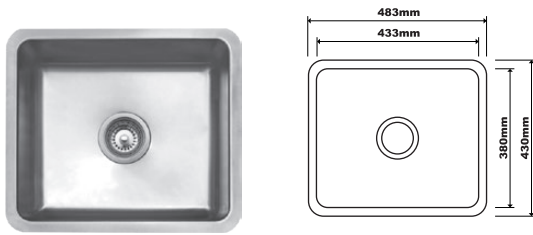

BU Series | One-Piece Craft Sink

BU-4843

Overall Size : L483 x W430 x D230mm
Bowl Size : L433 x W380 x D230mm
Thickness : 1.2mm
Finishing : Satin Finish