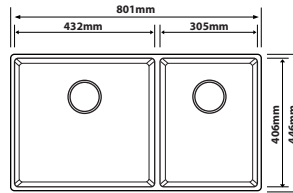

### SE-4845

Overall Size : L484 x W446 x D203mm  
 Bowl Size : L444 x W406 x D203mm  
 Thickness : 1.0mm  
 Finishing : Hairline Finish

### SE-5845

Overall Size : L586 x W446 x D229mm  
 Bowl Size : L546 x W406 x D229mm  
 Thickness : 1.0 mm  
 Finishing : Hairline Finish

### SE-6845

Overall Size : L686 x W446 x D229mm  
 Bowl Size : L646 x W406 x D229mm  
 Thickness : 1.0mm  
 Finishing : Hairline Finish

### SE-7644A

Overall Size : L760 x W440 x D200mm  
 Bowl Size : L450 x W400 x D200mm  
               : L250 x W400 x D200mm  
 Thickness : 1.0mm  
 Finishing : Hairline Finish

SE Series | Handmade Craft Sink