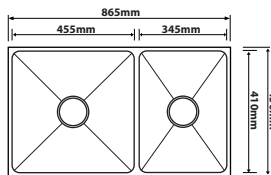

### SR-5145

Overall Size : L510 x W450 x D220mm  
Bowl Size : L460 x W400 x D220mm  
Thickness : 1.2mm  
Finishing : Hairline Finish

### SR-6545

Overall Size : L650 x W450 x D228mm  
Bowl Size : L610 x W410 x D228mm  
Thickness : 1.2mm  
Finishing : Hairline Finish

### SR-7645

Overall Size : L760 x W450 x D220mm  
Bowl Size : L710 x W400 x D220mm  
Thickness : 1.2mm  
Finishing : Hairline Finish

### SR-8045

Overall Size : L800 x W450 x D228mm  
 Bowl Size : L760 x W410 x D228mm  
 Thickness : 1.2mm  
 Finishing : Hairline Finish