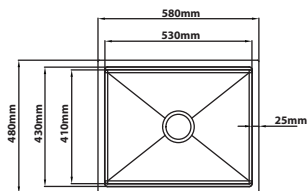

### FN-5045-GM

Overall Size : L500 x W450 x D230mm  
 Bowl Size : L450 x W400 x D230mm  
 Thickness : 1.0 + 3.0mm  
 Finishing : Nano & PVD Gun Metal  
 With Fabric Texture

### FN-5845-GM

Overall Size : L580 x W450 x D230mm  
 Bowl Size : L530 x W400 x D230mm  
 Thickness : 1.0 + 3.0mm  
 Finishing : Nano & PVD Gun Metal  
 With Fabric Texture

### FN-6545-GM

Overall Size : L650 x W450 x D230mm  
 Bowl Size : L600 x W400 x D230mm  
 Thickness : 1.0 + 3.0mm  
 Finishing : Nano & PVD Gun Metal  
 With Fabric Texture

### FN-8045-GM

Overall Size : L800 x W450 x D230mm  
 Bowl Size : L750 x W400 x D230mm  
 Thickness : 1.0 + 3.0mm  
 Finishing : Nano & PVD Gun Metal  
 With Fabric Texture

Stone Texture Series | Nano Satin