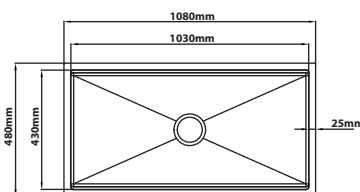

**MT-8848**

Overall Size : L880 x W480 x D230mm  
 Bowl Size : L830 x W430 x D220mm  
 Thickness : 1.0 + 3.0mm  
 Finishing : Nano & PVD Silver  
 With Millet Grain Texture

**MT-10848**

Overall Size : L1080 x W480 x D230mm  
 Bowl Size : L1030 x W430 x D220mm  
 Thickness : 1.0 + 3.0mm  
 Finishing : Nano & PVD Silver  
 With Millet Grain Texture

### MT-6848-GM

Overall Size : L680 x W480 x D230mm  
 Bowl Size : L630 x W430 x D220mm  
 Thickness : 1.0 + 3.0mm  
 Finishing : Nano & PVD Gun Metal  
 With Millet Grain Texture

### MT-8848-GM

Overall Size : L880 x W480 x D230mm  
 Bowl Size : L830 x W430 x D220mm  
 Thickness : 1.0 + 3.0mm  
 Finishing : Nano & PVD Gun Metal  
 With Millet Grain Texture

### MT-10848-GM

Overall Size : L1080 x W480 x D230mm  
 Bowl Size : L1030 x W430 x D220mm  
 Thickness : 1.0 + 3.0mm  
 Finishing : Nano & PVD Gun Metal  
 With Millet Grain Texture