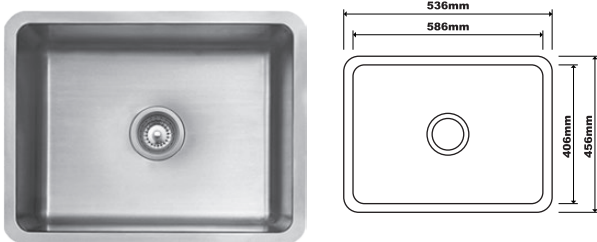

BU-5845

Overall Size : L586 x W456 x D230mm
Bowl Size : L536 x W406 x D230mm
Thickness : 1.2mm
Finishing : Satin Finish