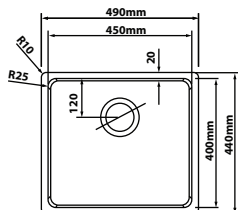

### UM-4439

Overall Size : L440 x W390 x D200mm  
 Bowl Size : L400 x W350 x D200mm  
 Thickness : 0.7mm  
 Finishing : Satin Finish

### UM-4944

Overall Size : L490 x W440 x D200mm  
 Bowl Size : L450 x W400 x D200mm  
 Thickness : 0.7mm  
 Finishing : Satin Finish

### UM-4444

Overall Size : L440 x W440 x D200 mm  
 Bowl Size : L400 x W400 x D200 mm  
 Thickness : 0.7mm  
 Finishing : Satin Finish

### UM-6044

Overall Size : L600 x W440 x D200 mm  
 Bowl Size : L560 x W400 x D200 mm  
 Thickness : 0.7mm  
 Finishing : Satin Finish