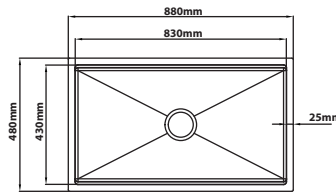

### MG-6545-RG

Overall Size : L650 x W450 x D230mm  
 Bowl Size : L600 x W400 x D220mm  
 Thickness : 1.0 + 3.0mm  
 Finishing : Nano & PVD Rose Gold  
 With Millet Grain Texture

### MG-5045-ZG

Overall Size : L500 x W450 x D230mm  
 Bowl Size : L450 x W400 x D220mm  
 Thickness : 1.0mm  
 Finishing : Nano & PVD Zirconium Gold  
 With Millet Grain Texture

### MG-6545-ZG

Overall Size : L650 x W450 x D230mm  
 Bowl Size : L600 x W400 x D220mm  
 Thickness : 1.0mm  
 Finishing : Nano & PVD Zirconium Gold  
 With Millet Grain Texture

**MT-6848**

Overall Size : L680 x W480 x D230mm  
 Bowl Size : L630 x W430 x D220mm  
 Thickness : 1.0 + 3.0mm  
 Finishing : Nano & PVD Silver  
 With Millet Grain Texture

**MT-8848**

Overall Size : L880 x W480 x D230mm  
 Bowl Size : L830 x W430 x D220mm  
 Thickness : 1.0 + 3.0mm  
 Finishing : Nano & PVD Silver  
 With Millet Grain Texture

**MT-10848**

Overall Size : L1080 x W480 x D230mm  
 Bowl Size : L1030 x W430 x D220mm  
 Thickness : 1.0 + 3.0mm  
 Finishing : Nano & PVD Silver  
 With Millet Grain Texture