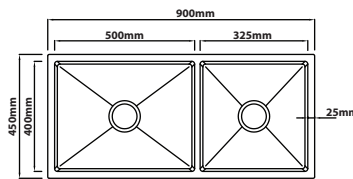

**NR-4545-GM**

Overall Size : L450 x W450 x D230mm  
 Bowl Size : L400 x W400 x D230mm  
 Thickness : 1.0mm  
 Finishing : Satin Finish

**NR-5845-GM**

Overall Size : L580 x W450 x D230mm  
 Bowl Size : L530 x W400 x D230mm  
 Thickness : 1.0mm  
 Finishing : Satin Finish

**NR-6545-GM**

Overall Size : L650 x W450 x D230mm  
 Bowl Size : L600 x W400 x D230mm  
 Thickness : 1.0mm  
 Finishing : Satin Finish

**NR-8045-GM**

Overall Size : L800 x W450 x D230mm  
 Bowl Size : L750 x W400 x D230mm  
 Thickness : 1.0mm  
 Finishing : Satin Finish

**NR-9045A-GM**

Overall Size : L900 x W450 x D230mm  
 Bowl Size : L500 x W400 x D230mm  
 : L325 x W400 x D230mm  
 Thickness : 1.0mm  
 Finishing : Satin Finish

**NR-9745D-GM**

Overall Size : L975 x W450 x D230mm  
 Bowl Size : L450 x W400 x D230mm  
 : L450 x W400 x D230mm  
 Thickness : 1.0mm  
 Finishing : Satin Finish

Overall Size : L580 x W450 x D230mm  
 Bowl Size : L530 x W400 x D230mm  
 Thickness : 1.0 + 3.0mm  
 Finishing : Nano Satin With Fabric Texture

**FN-6545**

Overall Size : L650 x W450 x D230mm  
 Bowl Size : L600 x W400 x D230mm  
 Thickness : 1.0 + 3.0mm  
 Finishing : Nano Satin With Fabric Texture