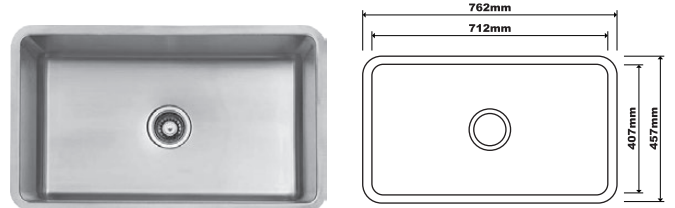

BU-7645

Overall Size : L762 x W457 x D230mm
Bowl Size : L712 x W407 x D230mm
Thickness : 1.2 mm
Finishing : Satin Finish