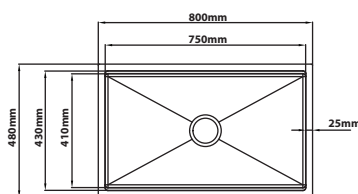

### FN-5845-GM

Overall Size : L580 x W450 x D230mm  
 Bowl Size : L530 x W400 x D230mm  
 Thickness : 1.0 + 3.0mm  
 Finishing : Nano & PVD Gun Metal  
 With Fabric Texture

### FN-6545-GM

Overall Size : L650 x W450 x D230mm  
 Bowl Size : L600 x W400 x D230mm  
 Thickness : 1.0 + 3.0mm  
 Finishing : Nano & PVD Gun Metal  
 With Fabric Texture

### FN-8045-GM

Overall Size : L800 x W450 x D230mm  
 Bowl Size : L750 x W400 x D230mm  
 Thickness : 1.0 + 3.0mm  
 Finishing : Nano & PVD Gun Metal  
 With Fabric Texture

Stone Texture Series | Nano Satin

**TN-5848**

Overall Size : L580 x W480 x D230mm  
 Bowl Size : L530 x W410 x D230mm  
 Thickness : 1.0 + 3.0mm  
 Finishing : Nano Satin With Stone Texture

**TN-6848**

Overall Size : L680 x W480 x D230mm  
 Bowl Size : L630 x W410 x D230mm  
 Thickness : 1.0 + 3.0mm  
 Finishing : Nano Satin With Stone Texture