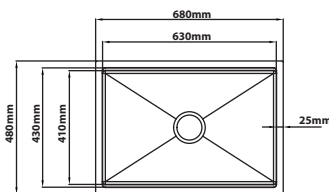

### FN-5845-GM

Overall Size : L580 x W450 x D230mm  
 Bowl Size : L530 x W400 x D230mm  
 Thickness : 1.0 + 3.0mm  
 Finishing : Nano & PVD Gun Metal  
 With Fabric Texture

### FN-6545-GM

Overall Size : L650 x W450 x D230mm  
 Bowl Size : L600 x W400 x D230mm  
 Thickness : 1.0 + 3.0mm  
 Finishing : Nano & PVD Gun Metal  
 With Fabric Texture

### FN-8045-GM

Overall Size : L800 x W450 x D230mm  
 Bowl Size : L750 x W400 x D230mm  
 Thickness : 1.0 + 3.0mm  
 Finishing : Nano & PVD Gun Metal  
 With Fabric Texture

Stone Texture Series | Nano Satin

**TN-5848**

Overall Size : L580 x W480 x D230mm  
 Bowl Size : L530 x W410 x D230mm  
 Thickness : 1.0 + 3.0mm  
 Finishing : Nano Satin With Stone Texture

**TN-6848**

Overall Size : L680 x W480 x D230mm  
 Bowl Size : L630 x W410 x D230mm  
 Thickness : 1.0 + 3.0mm  
 Finishing : Nano Satin With Stone Texture