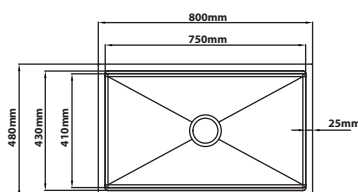

**TN-5848**

Overall Size : L580 x W480 x D230mm  
 Bowl Size : L530 x W410 x D230mm  
 Thickness : 1.0 + 3.0mm  
 Finishing : Nano Satin With Stone Texture

**TN-6848**

Overall Size : L680 x W480 x D230mm  
 Bowl Size : L630 x W410 x D230mm  
 Thickness : 1.0 + 3.0mm  
 Finishing : Nano Satin With Stone Texture

**TN-8048**

Overall Size : L800 x W480 x D230mm  
 Bowl Size : L750 x W410 x D230mm  
 Thickness : 1.0 + 3.0mm  
 Finishing : Nano Satin With Stone Texture

### TN-5848-GM

Overall Size : L580 x W480 x D230mm  
 Bowl Size : L530 x W410 x D230mm  
 Thickness : 1.0 + 3.0mm  
 Finishing : Nano & PVD Gun Metal  
 With Stone Texture

### TN-6848-GM

Overall Size : L680 x W480 x D230mm  
 Bowl Size : L630 x W410 x D230mm  
 Thickness : 1.0 + 3.0mm  
 Finishing : Nano & PVD Gun Metal  
 With Stone Texture