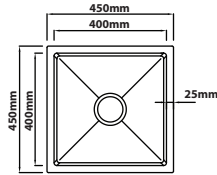

### MG-5545

Overall Size : L550 x W450 x D230mm  
 Bowl Size : L500 x W400 x D220mm  
 Thickness : 1.0 + 3.0mm  
 Finishing : Nano & PVD Silver  
 With Millet Grain Texture

### MG-6545

Overall Size : L650 x W450 x D230mm  
 Bowl Size : L600 x W400 x D220mm  
 Thickness : 1.0 + 3.0mm  
 Finishing : Nano & PVD Silver  
 With Millet Grain Texture

### MG-7645

Overall Size : L760 x W450 x D230mm  
 Bowl Size : L710 x W400 x D220mm  
 Thickness : 1.0 + 3.0mm  
 Finishing : Nano & PVD Silver  
 With Millet Grain Texture

### MG-9745D

Overall Size : L970 x W450 x D230mm  
 Bowl Size : L450 x W400 x D220mm  
 Thickness : 1.0 + 3.0mm  
 Finishing : Nano & PVD Silver  
 With Millet Grain Texture

Millet Grain Series | Nano & PVD Gun Metal