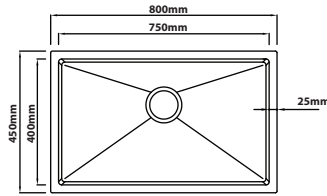

**NR-4545-GM**

Overall Size : L450 x W450 x D230mm  
 Bowl Size : L400 x W400 x D230mm  
 Thickness : 1.0mm  
 Finishing : Satin Finish

**NR-5845-GM**

Overall Size : L580 x W450 x D230mm  
 Bowl Size : L530 x W400 x D230mm  
 Thickness : 1.0mm  
 Finishing : Satin Finish

**NR-6545-GM**

Overall Size : L650 x W450 x D230mm  
 Bowl Size : L600 x W400 x D230mm  
 Thickness : 1.0mm  
 Finishing : Satin Finish

**NR-8045-GM**

Overall Size : L800 x W450 x D230mm  
 Bowl Size : L750 x W400 x D230mm  
 Thickness : 1.0mm  
 Finishing : Satin Finish

**NR-9045A-GM**

Overall Size : L900 x W450 x D230mm  
 Bowl Size : L500 x W400 x D230mm  
 : L325 x W400 x D230mm  
 Thickness : 1.0mm  
 Finishing : Satin Finish

**NR-9745D-GM**

Overall Size : L975 x W450 x D230mm  
 Bowl Size : L450 x W400 x D230mm  
 : L450 x W400 x D230mm  
 Thickness : 1.0mm  
 Finishing : Satin Finish

Overall Size : L580 x W450 x D230mm  
 Bowl Size : L530 x W400 x D230mm  
 Thickness : 1.0 + 3.0mm  
 Finishing : Nano Satin With Fabric Texture

**FN-6545**

Overall Size : L650 x W450 x D230mm  
 Bowl Size : L600 x W400 x D230mm  
 Thickness : 1.0 + 3.0mm  
 Finishing : Nano Satin With Fabric Texture