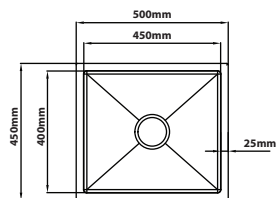

Fabric Texture Series | Nano Satin

FN-5045