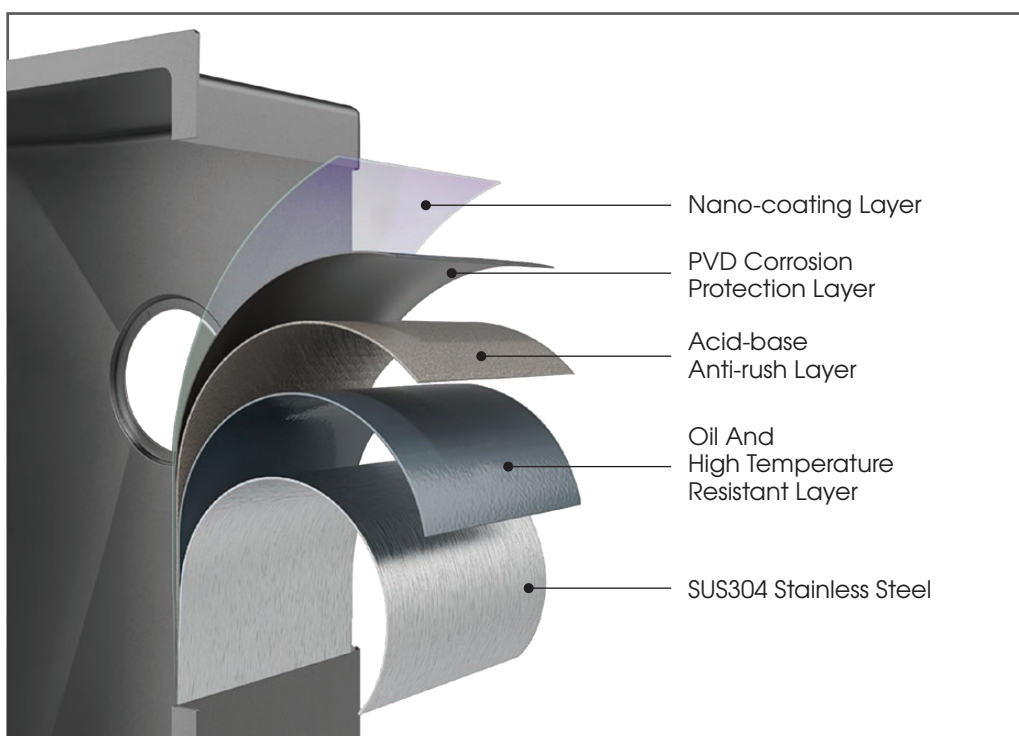

## WHAT IS PVD COATING ON STAINLESS STEEL?

Our PVD coating stainless steel, with Physical Vapor Deposition (PVD), is a process to produce a metal vappor (titanium, chromium and aluminium) that can be deposited on electrically conductive materials as a thin, strongly adherent pure metalor alloy coating. Using a cathodic arc source, the procedure is carried out in a vacuum chamber. A wide range of colors can be created.

## WHAT IS NANO COATING ON SINK?

The coating is made of nano-sized ceramic compounds. The ultra-small particles form a thin, transparent coating film , keeping a sink's metallic lustre for longer, as well as ensuring surface hardness equicalent to a pencil hardness of 9H.