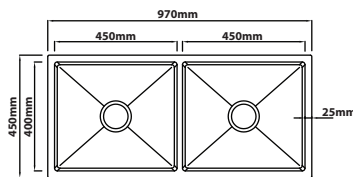

### MG-4545

Overall Size : L450 x W450 x D230mm  
 Bowl Size : L400 x W400 x D220mm  
 Thickness : 1.0 + 3.0mm  
 Finishing : Nano & PVD Silver  
 With Millet Grain Texture

### MG-5545

Overall Size : L550 x W450 x D230mm  
 Bowl Size : L500 x W400 x D220mm  
 Thickness : 1.0 + 3.0mm  
 Finishing : Nano & PVD Silver  
 With Millet Grain Texture

### MG-6545

Overall Size : L650 x W450 x D230mm  
 Bowl Size : L600 x W400 x D220mm  
 Thickness : 1.0 + 3.0mm  
 Finishing : Nano & PVD Silver  
 With Millet Grain Texture

### MG-7645

Overall Size : L760 x W450 x D230mm  
 Bowl Size : L710 x W400 x D220mm  
 Thickness : 1.0 + 3.0mm  
 Finishing : Nano & PVD Silver  
 With Millet Grain Texture