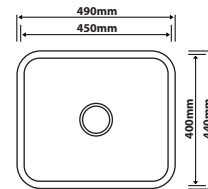

UM-4944

Overall Size : L490 x W440 x D200mm
Bowl Size : L450 x W400 x D200mm
Thickness : 0.7mm
Finishing : Satin Finish