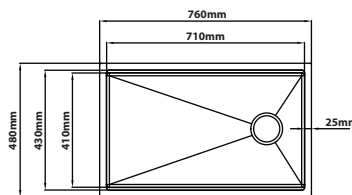

### TN-6848-GM

Overall Size : L680 x W480 x D230mm  
 Bowl Size : L630 x W410 x D230mm  
 Thickness : 1.0 + 3.0mm  
 Finishing : Nano & PVD Gun Metal  
 With Stone Texture

### TN-8048-GM

Overall Size : L800 x W480 x D230mm  
 Bowl Size : L750 x W410 x D230mm  
 Thickness : 1.0 + 3.0mm  
 Finishing : Nano & PVD Gun Metal  
 With Stone Texture

Dotted Stone Texture Series | Nano Satin

1-Tier Kitchen Sink

**TN-7648R**

Overall Size : L760 x W480 x D230mm  
 Bowl Size : L710 x W410 x D230mm  
 Thickness : 1.0 + 3.0mm  
 Finishing : Nano Satin  
 With Dotted Stone Texture

Dotted Stone Texture Series | Nano & PVD Gun Metal

1-Tier Kitchen Sink

**TN-7648R-GM**

Overall Size : L760 x W480 x D230mm  
 Bowl Size : L710 x W410 x D230mm  
 Thickness : 1.0 + 3.0mm  
 Finishing : Nano & PVD Gun Metal  
 With Dotted Stone Texture

NP Series | Nano & PVD Gun Metal