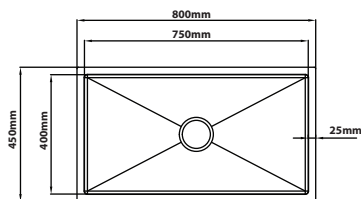

**NR-6545-GM**

Overall Size : L650 x W450 x D230mm  
 Bowl Size : L600 x W400 x D230mm  
 Thickness : 1.0mm  
 Finishing : Satin Finish

**NR-8045-GM**

Overall Size : L800 x W450 x D230mm  
 Bowl Size : L750 x W400 x D230mm  
 Thickness : 1.0mm  
 Finishing : Satin Finish

**NR-9045A-GM**

Overall Size : L900 x W450 x D230mm  
 Bowl Size : L500 x W400 x D230mm  
 : L325 x W400 x D230mm  
 Thickness : 1.0mm  
 Finishing : Satin Finish

**NR-9745D-GM**

Overall Size : L975 x W450 x D230mm  
 Bowl Size : L450 x W400 x D230mm  
 : L450 x W400 x D230mm  
 Thickness : 1.0mm  
 Finishing : Satin Finish

Overall Size : L580 x W450 x D230mm  
 Bowl Size : L530 x W400 x D230mm  
 Thickness : 1.0 + 3.0mm  
 Finishing : Nano Satin With Fabric Texture

**FN-6545**

Overall Size : L650 x W450 x D230mm  
 Bowl Size : L600 x W400 x D230mm  
 Thickness : 1.0 + 3.0mm  
 Finishing : Nano Satin With Fabric Texture

**FN-8045**

Overall Size : L800 x W450 x D230mm  
 Bowl Size : L750 x W400 x D230mm  
 Thickness : 1.0 + 3.0mm  
 Finishing : Nano Satin With Fabric Texture