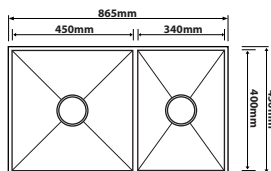

### SS-4545

Overall Size : L450 x W450 x D254mm  
 Bowl Size : L400 x W400 x D254mm  
 Thickness : 1.2mm  
 Finishing : Hairline Finish

### SS-5145

Overall Size : L510 x W450 x D254mm  
 Bowl Size : L460 x W400 x D254mm  
 Thickness : 1.2mm  
 Finishing : Hairline Finish

### SS-6545

Overall Size : L650 x W450 x D254mm  
 Bowl Size : L600 x W400 x D254mm  
 Thickness : 1.2mm  
 Finishing : Hairline Finish

### SS-7645

Overall Size : L760 x W450 x D254mm  
 Bowl Size : L720 x W400 x D254mm  
 Thickness : 1.2mm  
 Finishing : Hairline Finish