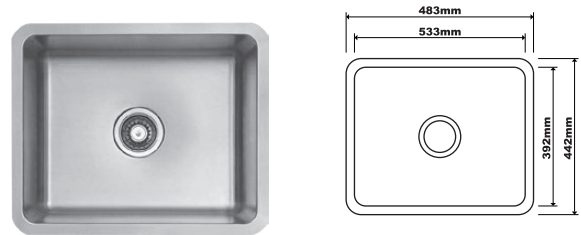

BU-5344

Overall Size : L533 x W442 x D230mm
Bowl Size : L483 x W392 x D230mm
Thickness : 1.2mm
Finishing : Satin Finish