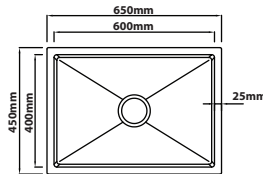

### MG-6545

Overall Size : L650 x W450 x D230mm  
 Bowl Size : L600 x W400 x D220mm  
 Thickness : 1.0 + 3.0mm  
 Finishing : Nano & PVD Silver  
 With Millet Grain Texture

### MG-7645

Overall Size : L760 x W450 x D230mm  
 Bowl Size : L710 x W400 x D220mm  
 Thickness : 1.0 + 3.0mm  
 Finishing : Nano & PVD Silver  
 With Millet Grain Texture

### MG-9745D

Overall Size : L970 x W450 x D230mm  
 Bowl Size : L450 x W400 x D220mm  
 Thickness : 1.0 + 3.0mm  
 Finishing : Nano & PVD Silver  
 With Millet Grain Texture

Millet Grain Series | Nano & PVD Gun Metal

**MG-4545-GM**

Overall Size : L450 x W450 x D230mm  
 Bowl Size : L400 x W400 x D220mm  
 Thickness : 1.0 + 3.0mm  
 Finishing : Nano & PVD Gun Metal  
 With Millet Grain Texture

**MG-5545-GM**

Overall Size : L550 x W450 x D230mm  
 Bowl Size : L500 x W400 x D220mm  
 Thickness : 1.0 + 3.0mm  
 Finishing : Nano & PVD Gun Metal  
 With Millet Grain Texture