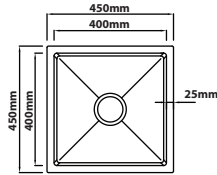

1-Tier Kitchen Sink

**TN-7648R-GM**

Overall Size : L760 x W480 x D230mm  
 Bowl Size : L710 x W410 x D230mm  
 Thickness : 1.0 + 3.0mm  
 Finishing : Nano & PVD Gun Metal  
 With Dotted Stone Texture

NP Series | Nano & PVD Gun Metal

1-Tier Kitchen Sink

**NP-8045-GM**

Overall Size : L800 x W450 x D230mm  
 Bowl Size : L740 x W390 x D230mm  
 Thickness : 1.0mm  
 Finishing : Nano & PVD Gun Metal

### MG-4545

Overall Size : L450 x W450 x D230mm  
 Bowl Size : L400 x W400 x D220mm  
 Thickness : 1.0 + 3.0mm  
 Finishing : Nano & PVD Silver  
 With Millet Grain Texture

### MG-5545

Overall Size : L550 x W450 x D230mm  
 Bowl Size : L500 x W400 x D220mm  
 Thickness : 1.0 + 3.0mm  
 Finishing : Nano & PVD Silver  
 With Millet Grain Texture