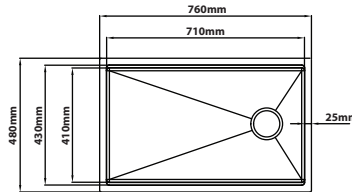

### TN-5848-GM

Overall Size : L580 x W480 x D230mm  
 Bowl Size : L530 x W410 x D230mm  
 Thickness : 1.0 + 3.0mm  
 Finishing : Nano & PVD Gun Metal  
 With Stone Texture

### TN-6848-GM

Overall Size : L680 x W480 x D230mm  
 Bowl Size : L630 x W410 x D230mm  
 Thickness : 1.0 + 3.0mm  
 Finishing : Nano & PVD Gun Metal  
 With Stone Texture

### TN-8048-GM

Overall Size : L800 x W480 x D230mm  
 Bowl Size : L750 x W410 x D230mm  
 Thickness : 1.0 + 3.0mm  
 Finishing : Nano & PVD Gun Metal  
 With Stone Texture

Dotted Stone Texture Series | Nano Satin

1-Tier Kitchen Sink

**TN-7648R**

Overall Size : L760 x W480 x D230mm  
 Bowl Size : L710 x W410 x D230mm  
 Thickness : 1.0 + 3.0mm  
 Finishing : Nano Satin  
 With Dotted Stone Texture

Dotted Stone Texture Series | Nano & PVD Gun Metal