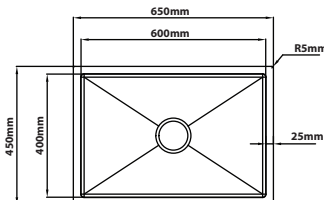

Overall Size : L580 x W450 x D230mm  
 Bowl Size : L530 x W400 x D230mm  
 Thickness : 1.0 + 3.0mm  
 Finishing : Nano Satin With Fabric Texture

**FN-6545**

Overall Size : L650 x W450 x D230mm  
 Bowl Size : L600 x W400 x D230mm  
 Thickness : 1.0 + 3.0mm  
 Finishing : Nano Satin With Fabric Texture

**FN-8045**

Overall Size : L800 x W450 x D230mm  
 Bowl Size : L750 x W400 x D230mm  
 Thickness : 1.0 + 3.0mm  
 Finishing : Nano Satin With Fabric Texture

### FN-5045-GM

Overall Size : L500 x W450 x D230mm  
 Bowl Size : L450 x W400 x D230mm  
 Thickness : 1.0 + 3.0mm  
 Finishing : Nano & PVD Gun Metal  
 With Fabric Texture

### FN-5845-GM

Overall Size : L580 x W450 x D230mm  
 Bowl Size : L530 x W400 x D230mm  
 Thickness : 1.0 + 3.0mm  
 Finishing : Nano & PVD Gun Metal  
 With Fabric Texture