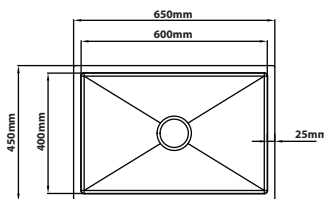

**MG-9745A-GM**

Overall Size : L970 x W450 x D230mm  
 Bowl Size : L530 x W400 x D220mm  
 L370 x W400 x D220mm  
 Thickness : 1.0 + 3.0mm  
 Finishing : Nano & PVD Gun Metal  
 With Millet Grain Texture

### MG-5045-RG

Overall Size : L500 x W450 x D230mm  
 Bowl Size : L450 x W400 x D220mm  
 Thickness : 1.0 + 3.0mm  
 Finishing : Nano & PVD Rose Gold  
 With Millet Grain Texture

### MG-6545-RG

Overall Size : L650 x W450 x D230mm  
 Bowl Size : L600 x W400 x D220mm  
 Thickness : 1.0 + 3.0mm  
 Finishing : Nano & PVD Rose Gold  
 With Millet Grain Texture

### MG-5045-ZG

Overall Size : L500 x W450 x D230mm  
 Bowl Size : L450 x W400 x D220mm  
 Thickness : 1.0mm  
 Finishing : Nano & PVD Zirconium Gold  
 With Millet Grain Texture