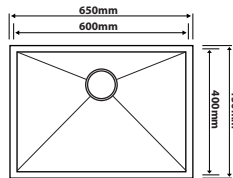

### SR-9745A

Overall Size : L975 x W450 x D228mm  
 Bowl Size : L535 x W410 x D228mm  
 : L375 x W410 x D228mm  
 Thickness : 1.2mm  
 Finishing : Hairline Finish

### SR-9745D

Overall Size : L975 x W450 x D220mm  
 Bowl Size : L455 x W410 x D220mm  
 : L455 x W410 x D220mm  
 Thickness : 1.2mm  
 Finishing : Hairline Finish

### SS-4545

Overall Size : L450 x W450 x D254mm  
 Bowl Size : L400 x W400 x D254mm  
 Thickness : 1.2mm  
 Finishing : Hairline Finish

### SS-5145

Overall Size : L510 x W450 x D254mm  
 Bowl Size : L460 x W400 x D254mm  
 Thickness : 1.2mm  
 Finishing : Hairline Finish