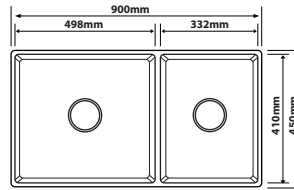

### SE-5845

Overall Size : L586 x W446 x D229mm  
 Bowl Size : L546 x W406 x D229mm  
 Thickness : 1.0 mm  
 Finishing : Hairline Finish

### SE-6845

Overall Size : L686 x W446 x D229mm  
 Bowl Size : L646 x W406 x D229mm  
 Thickness : 1.0mm  
 Finishing : Hairline Finish

### SE-7644A

Overall Size : L760 x W440 x D200mm  
 Bowl Size : L450 x W400 x D200mm  
               : L250 x W400 x D200mm  
 Thickness : 1.0mm  
 Finishing : Hairline Finish

SE Series | Handmade Craft Sink

**SE-8045A**

Overall Size : L801 x W446 x D229mm  
 Bowl Size : L432 x W406 x D229mm  
 : L305 x W406 x D229mm  
 Thickness : 1.0mm  
 Finishing : Hairline Finish

**SE-9045A**

Overall Size : L900 x W450 x D229mm  
 Bowl Size : L498 x W410 x D229mm  
 : L332 x W410 x D229mm  
 Thickness : 1.0mm  
 Finishing : Hairline Finish