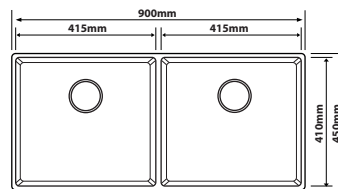

### SE-5845

Overall Size : L586 x W446 x D229mm  
 Bowl Size : L546 x W406 x D229mm  
 Thickness : 1.0 mm  
 Finishing : Hairline Finish

### SE-6845

Overall Size : L686 x W446 x D229mm  
 Bowl Size : L646 x W406 x D229mm  
 Thickness : 1.0mm  
 Finishing : Hairline Finish

### SE-7644A

Overall Size : L760 x W440 x D200mm  
 Bowl Size : L450 x W400 x D200mm  
               : L250 x W400 x D200mm  
 Thickness : 1.0mm  
 Finishing : Hairline Finish

SE Series | Handmade Craft Sink

**SE-8045A**

Overall Size : L801 x W446 x D229mm  
 Bowl Size : L432 x W406 x D229mm  
 : L305 x W406 x D229mm  
 Thickness : 1.0mm  
 Finishing : Hairline Finish

**SE-9045A**

Overall Size : L900 x W450 x D229mm  
 Bowl Size : L498 x W410 x D229mm  
 : L332 x W410 x D229mm  
 Thickness : 1.0mm  
 Finishing : Hairline Finish