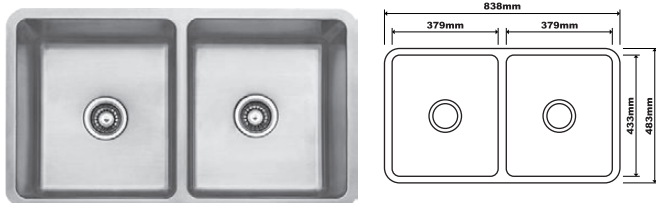

BU-8448D

Overall Size : L838 x W483 x D230mm
Bowl Size : L379 x W433 x D230mm
Bowl Size : L379 x W433 x D230mm
Thickness : 1.2mm
Finishing : Satin Finish