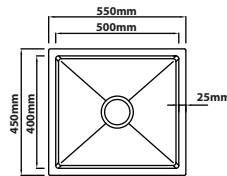

### MG-6545

Overall Size : L650 x W450 x D230mm  
 Bowl Size : L600 x W400 x D220mm  
 Thickness : 1.0 + 3.0mm  
 Finishing : Nano & PVD Silver  
 With Millet Grain Texture

### MG-7645

Overall Size : L760 x W450 x D230mm  
 Bowl Size : L710 x W400 x D220mm  
 Thickness : 1.0 + 3.0mm  
 Finishing : Nano & PVD Silver  
 With Millet Grain Texture

### MG-9745D

Overall Size : L970 x W450 x D230mm  
 Bowl Size : L450 x W400 x D220mm  
 Thickness : 1.0 + 3.0mm  
 Finishing : Nano & PVD Silver  
 With Millet Grain Texture

Millet Grain Series | Nano & PVD Gun Metal

**MG-4545-GM**

Overall Size : L450 x W450 x D230mm  
 Bowl Size : L400 x W400 x D220mm  
 Thickness : 1.0 + 3.0mm  
 Finishing : Nano & PVD Gun Metal  
 With Millet Grain Texture

**MG-5545-GM**

Overall Size : L550 x W450 x D230mm  
 Bowl Size : L500 x W400 x D220mm  
 Thickness : 1.0 + 3.0mm  
 Finishing : Nano & PVD Gun Metal  
 With Millet Grain Texture