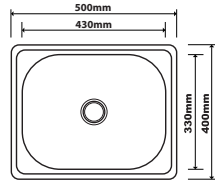

MK Series | Top-Mount Kitchen Sink

MK-5040

Overall Size : L500 x W400 x D210mm
Bowl Size : L430 x W330 x D210mm
Thickness : 0.7mm
Finishing : Satin Finish