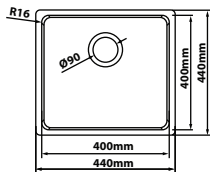

UM-4444

Overall Size : L440 x W440 x D200 mm
Bowl Size : L400 x W400 x D200 mm
Thickness : 0.7mm
Finishing : Satin Finish