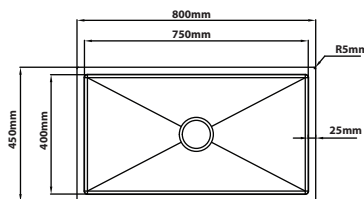

**FN-8045**

Overall Size : L800 x W450 x D230mm  
 Bowl Size : L750 x W400 x D230mm  
 Thickness : 1.0 + 3.0mm  
 Finishing : Nano Satin With Fabric Texture

### FN-5045-GM

Overall Size : L500 x W450 x D230mm  
 Bowl Size : L450 x W400 x D230mm  
 Thickness : 1.0 + 3.0mm  
 Finishing : Nano & PVD Gun Metal  
 With Fabric Texture

### FN-5845-GM

Overall Size : L580 x W450 x D230mm  
 Bowl Size : L530 x W400 x D230mm  
 Thickness : 1.0 + 3.0mm  
 Finishing : Nano & PVD Gun Metal  
 With Fabric Texture

### FN-6545-GM

Overall Size : L650 x W450 x D230mm  
 Bowl Size : L600 x W400 x D230mm  
 Thickness : 1.0 + 3.0mm  
 Finishing : Nano & PVD Gun Metal  
 With Fabric Texture