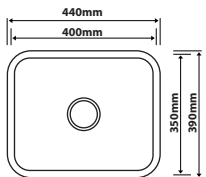

UM Series | Under Mount Kitchen Sink

UM-4439

Overall Size : L440 x W390 x D200mm
Bowl Size : L400 x W350 x D200mm
Thickness : 0.7mm
Finishing : Satin Finish