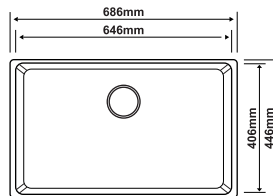

### MT-10848-GM

Overall Size : L1080 x W480 x D230mm  
 Bowl Size : L1030 x W430 x D220mm  
 Thickness : 1.0 + 3.0mm  
 Finishing : Nano & PVD Gun Metal  
 With Millet Grain Texture

### SE-4845

Overall Size : L484 x W446 x D203mm  
 Bowl Size : L444 x W406 x D203mm  
 Thickness : 1.0mm  
 Finishing : Hairline Finish

### SE-5845

Overall Size : L586 x W446 x D229mm  
 Bowl Size : L546 x W406 x D229mm  
 Thickness : 1.0 mm  
 Finishing : Hairline Finish

### SE-6845

Overall Size : L686 x W446 x D229mm  
 Bowl Size : L646 x W406 x D229mm  
 Thickness : 1.0mm  
 Finishing : Hairline Finish