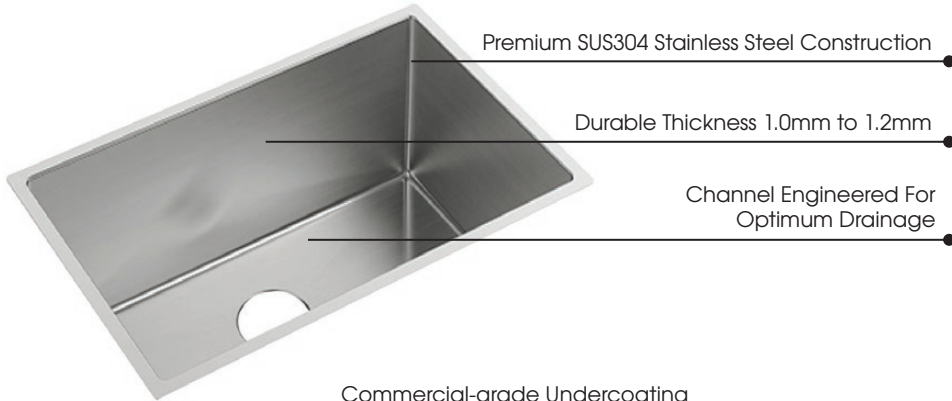

SOUNDPROOF Kitchen Sink

Sound absorbing silencer pad for sound elimination to deaden the noise and anti-vibration, that helps reduce clattering sound of washing dishes.

Premium SUS304 Stainless Steel Construction

Durable Thickness 1.0mm to 1.2mm

Channel Engineered For Optimum Drainage

Commercial-grade Undercoating Provides An Extra Level Of Soundproofing & Protect The Sink From Condensation Buildup.

Extra-Thick Rubber Dampening Pads

Top Quality Soundproofing Rubber Dampening Pads Absorb Noise & Vibration