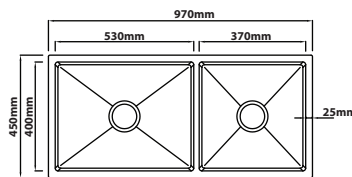

### MG-7645

Overall Size : L760 x W450 x D230mm  
 Bowl Size : L710 x W400 x D220mm  
 Thickness : 1.0 + 3.0mm  
 Finishing : Nano & PVD Silver  
 With Millet Grain Texture

### MG-9745D

Overall Size : L970 x W450 x D230mm  
 Bowl Size : L450 x W400 x D220mm  
 Thickness : 1.0 + 3.0mm  
 Finishing : Nano & PVD Silver  
 With Millet Grain Texture

Millet Grain Series | Nano & PVD Gun Metal

**MG-4545-GM**

Overall Size : L450 x W450 x D230mm  
 Bowl Size : L400 x W400 x D220mm  
 Thickness : 1.0 + 3.0mm  
 Finishing : Nano & PVD Gun Metal  
 With Millet Grain Texture

**MG-5545-GM**

Overall Size : L550 x W450 x D230mm  
 Bowl Size : L500 x W400 x D220mm  
 Thickness : 1.0 + 3.0mm  
 Finishing : Nano & PVD Gun Metal  
 With Millet Grain Texture

**MG-6545-GM**

Overall Size : L650 x W450 x D230mm  
 Bowl Size : L600 x W400 x D220mm  
 Thickness : 1.0 + 3.0mm  
 Finishing : Nano & PVD Gun Metal  
 With Millet Grain Texture

**MG-7645-GM**

Overall Size : L760 x W450 x D230mm  
 Bowl Size : L710 x W400 x D220mm  
 Thickness : 1.0 + 3.0mm  
 Finishing : Nano & PVD Gun Metal  
 With Millet Grain Texture