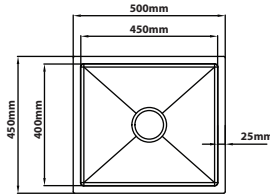

Millet Grain Series | Nano & PVD Rose Gold