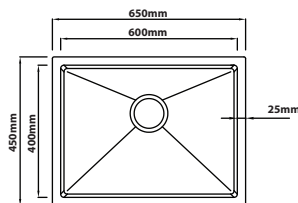

**NR-4545-GM**

Overall Size : L450 x W450 x D230mm  
 Bowl Size : L400 x W400 x D230mm  
 Thickness : 1.0mm  
 Finishing : Satin Finish

**NR-5845-GM**

Overall Size : L580 x W450 x D230mm  
 Bowl Size : L530 x W400 x D230mm  
 Thickness : 1.0mm  
 Finishing : Satin Finish

**NR-6545-GM**

Overall Size : L650 x W450 x D230mm  
 Bowl Size : L600 x W400 x D230mm  
 Thickness : 1.0mm  
 Finishing : Satin Finish

**NR-8045-GM**

Overall Size : L800 x W450 x D230mm  
 Bowl Size : L750 x W400 x D230mm  
 Thickness : 1.0mm  
 Finishing : Satin Finish

**NR-9045A-GM**

Overall Size : L900 x W450 x D230mm  
 Bowl Size : L500 x W400 x D230mm  
 : L325 x W400 x D230mm  
 Thickness : 1.0mm  
 Finishing : Satin Finish

**NR-9745D-GM**

Overall Size : L975 x W450 x D230mm  
 Bowl Size : L450 x W400 x D230mm  
 : L450 x W400 x D230mm  
 Thickness : 1.0mm  
 Finishing : Satin Finish

Overall Size : L580 x W450 x D230mm  
 Bowl Size : L530 x W400 x D230mm  
 Thickness : 1.0 + 3.0mm  
 Finishing : Nano Satin With Fabric Texture

**FN-6545**

Overall Size : L650 x W450 x D230mm  
 Bowl Size : L600 x W400 x D230mm  
 Thickness : 1.0 + 3.0mm  
 Finishing : Nano Satin With Fabric Texture