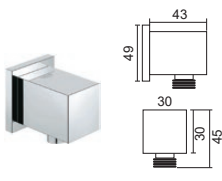

LS-40-40

½ Inlet & Outlet Wall Union

- Material: Brass
- Finishing: Chrome