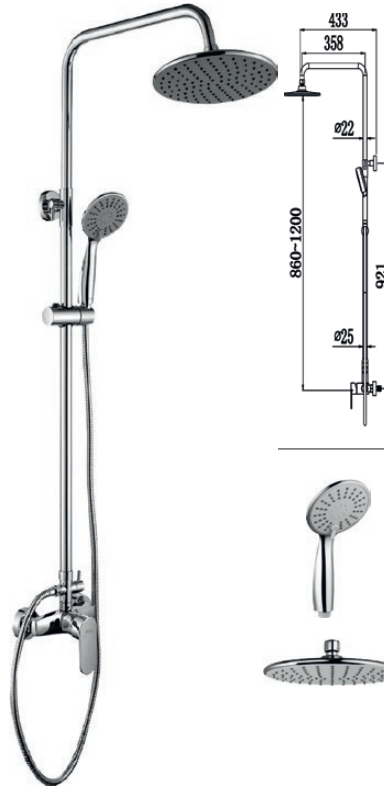

SPW-969-683
Brass Chrome Exposed
Top Inlet Shower Column

- Stainless Steel Flexible Hose & Adjustable Holder
- 205mm ABS Rain Shower With Chrome Finish
- 3-Jets ABS Hand Shower With Chrome Finish

SP-808-503
Brass Chrome Exposed
Shower Column

- Stainless Steel Chrome Flexible Hose & Adjustable Holder
- 200mm ABS Rain Shower With Chrome Finish
- 3-Jets ABS Hand Shower With Chrome Finish

AR-503H
3-Jets ABS Chrome
Hand Shower

AR-808A
200mm ABS Chrome
Rain Shower

Exposed Shower Column | Brass | Mixer

SJ-BM-809-513
Brass Chrome Exposed Bath/Shower Column

- Stainless Steel Chrome Flexible Hose & Adjustable Holder
- 230mm ABS Rain Shower With Chrome Finish
- 3-Jets ABS Hand Shower With Chrome Finish

SJ-SM-809-513
Brass Chrome Exposed Shower Column

- Stainless Steel Chrome Flexible Hose & Adjustable Holder
- 230mm ABS Rain Shower With Chrome Finish
- 3-Jets ABS Hand Shower With Chrome Finish

AR-513H
3-Jets ABS Chrome Hand Shower