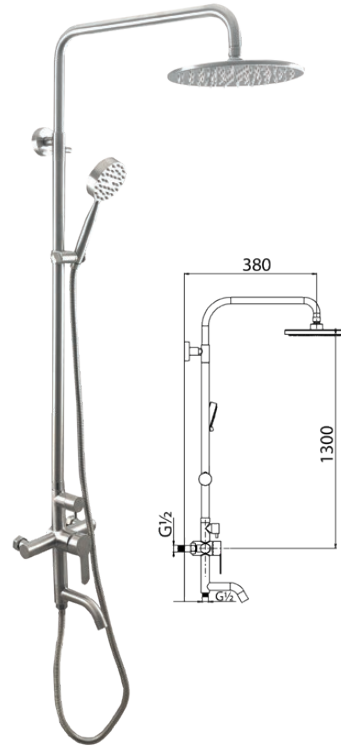

Exposed Shower Column | SUS304 Stainless Steel | Mixer

SH-BM-828-553-SS
SUS304 Stainless Steel Satin
Exposed Bath/Shower
Column

- SUS304 Stainless Steel Flexible Hose & Adjustable Holder
- 195mm SUS304 Stainless Steel Rain Shower With Satin Finish
- 3-Jets SUS304 Stainless Steel Hand Shower With Satin Finish

SH-SM-828-553-SS
SUS304 Stainless Steel Satin
Exposed Shower Column

- SUS304 Stainless Steel Flexible Hose & Adjustable Holder
- 195mm SUS304 Stainless Steel Rain Shower With Satin Finish
- 3-Jets SUS304 Stainless Steel Hand Shower With Satin Finish

Exposed Shower Column | SUS304 Stainless Steel | Mixer

SH-SM-829-563-SS
SUS304 Stainless Steel Satin
2-Ways Exposed Shower Mixer

- Stainless Steel Flexible Hose & Adjustable Holder
- 220mm SUS304 Stainless Steel Shower Rain With Satin Finish
- Single Jet SUS304 Stainless Steel Hand Shower With Satin Finish

Exposed Shower Column | Brass | Cold Water

SP-855-703
Brass Chrome 2-Ways
Exposed Shower Column

- PVC Silver Flexible Hose & Adjustable Holder
- 230mm ABS Rain Shower With Chrome Finish
- 3-Jets ABS Hand Shower With Chrome Finish