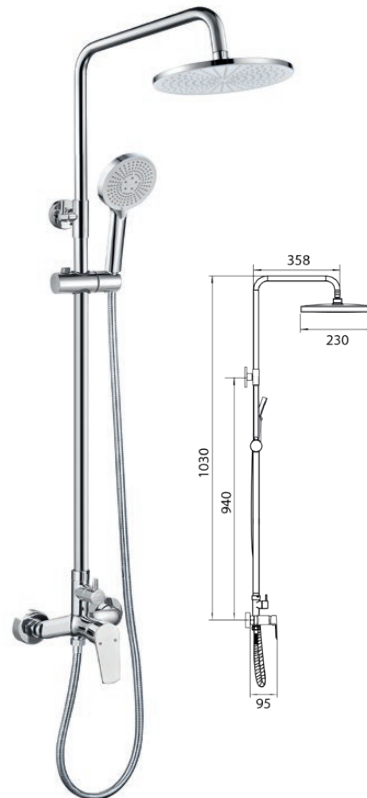

TD-BM-857-705
Brass Chrome Exposed Bath/Shower Column

- Stainless Steel Flexible Hose & Adjustable Holder
- 230mm ABS Rain Shower With Chrome Finish
- 5-Jets ABS Hand Shower With Chrome Finish

TD-BM-855-703
Brass Chrome Exposed
Bath/Shower Column

- Stainless Steel Flexible Hose & Adjustable Holder
- 230mm ABS Rain Shower With Chrome Finish
- 3-Jets ABS Hand Shower With Chrome Finish

TD-SM-855-703
Brass Chrome Exposed
Shower Column

- Stainless Steel Flexible Hose & Adjustable Holder
- 230mm ABS Rain Shower With Chrome Finish
- 3-Jets ABS Hand Shower With Chrome Finish

TE-BM-855-703
Brass Chrome Exposed
Bath/Shower Column

- Stainless Steel Flexible Hose & Adjustable Holder
- 230mm ABS Rain Shower With Chrome Finish
- 3-Jets ABS Hand Shower With Chrome Finish

TE-SM-855-703
Brass Chrome Exposed
Shower Column

- Stainless Steel Flexible Hose & Adjustable Holder
- 230mm ABS Rain Shower With Chrome Finish
- 3-Jets ABS Hand Shower With Chrome Finish

SR-BM-856-704
Brass Chrome 3-Ways
Exposed Bath/Shower
Column with Bath Mixer