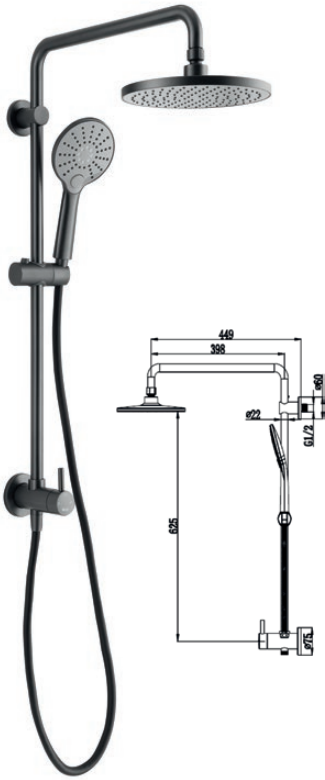

TE-BM-855-703
Brass Chrome Exposed
Bath/Shower Column

- Stainless Steel Flexible Hose & Adjustable Holder
- 230mm ABS Rain Shower With Chrome Finish
- 3-Jets ABS Hand Shower With Chrome Finish

TE-SM-855-703
Brass Chrome Exposed
Shower Column

- Stainless Steel Flexible Hose & Adjustable Holder
- 230mm ABS Rain Shower With Chrome Finish
- 3-Jets ABS Hand Shower With Chrome Finish

SR-BM-856-704
Brass Chrome 3-Ways
Exposed Bath/Shower
Column with Bath Mixer

- Stainless Steel Flexible Hose & Adjustable Holder
- 255mm ABS Rain Shower With Chrome Finish
- 3-Jets ABS Hand Shower With Chrome Finish

TB-BM-819-563
Brass Chrome Exposed
Bath/Shower Column

- Stainless Steel Flexible Hose & Adjustable Holder
- 230mm ABS Rain Shower With Chrome Finish
- 3-Jets ABS Hand Shower With Chrome Finish

TJ-BM-911-863
Brass Chrome Exposed
Bath/Shower Column

- Stainless Steel Flexible Hose & Adjustable Holder
- 310x200mm ABS Rain Shower With Chrome Finish
- 3-Jets ABS Hand Shower With Chrome Finish

SPW-987-682G-BN
Black Nickel Exposed
Top Inlet Shower Column