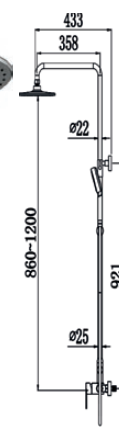

SJ-SM-809-513
Brass Chrome Exposed Shower Column

- Stainless Steel Chrome Flexible Hose & Adjustable Holder
- 230mm ABS Rain Shower With Chrome Finish
- 3-Jets ABS Hand Shower With Chrome Finish