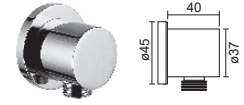

LS-35-45

½ Inlet & Outlet Wall Union

- Material: Brass
- Finishing: Chrome