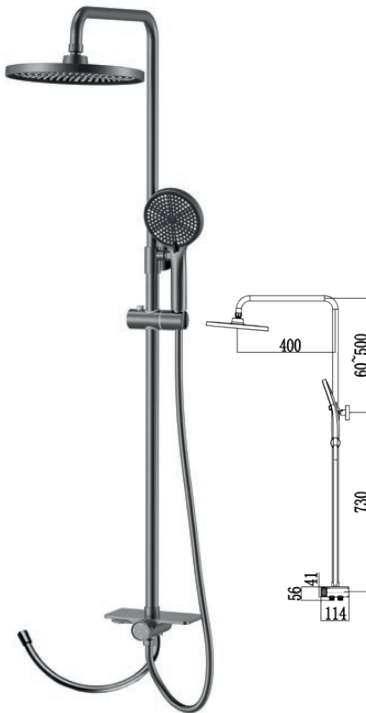

- PVC Black Nickel Flexible Hose & Adjustable Holder
- 230mm ABS Rain Shower With Black Nickel Finish
- 3-Jets ABS Hand Shower With Black Nickel Finish

SPA-710-603-BN
Black Nickel 3-Ways
Exposed Shower Column