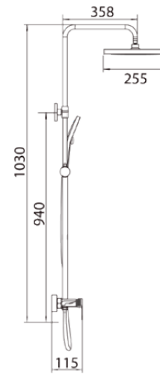

SR-BM-856-704-BN
Black Nickel 3-Ways Exposed Bath/Shower Column with Bath Mixer

- Black Nickel Flexible Hose & Adjustable Holder
- 255mm ABS Rain Shower With Black Nickel Finish
- 3-Jets ABS Hand Shower With Black Nickel Finish