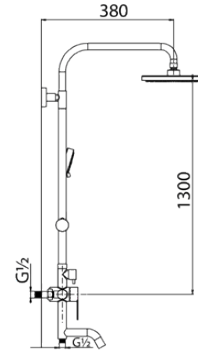

SH-BM-829-563-SS
SUS304 Stainless Steel Satin
3-Ways Exposed Bath Mixer

- Stainless Steel Flexible Hose & Adjustable Holder
- 220mm SUS304 Stainless Steel Shower Rain With Satin Finish
- Single Jet SUS304 Stainless Steel Hand Shower With Satin Finish