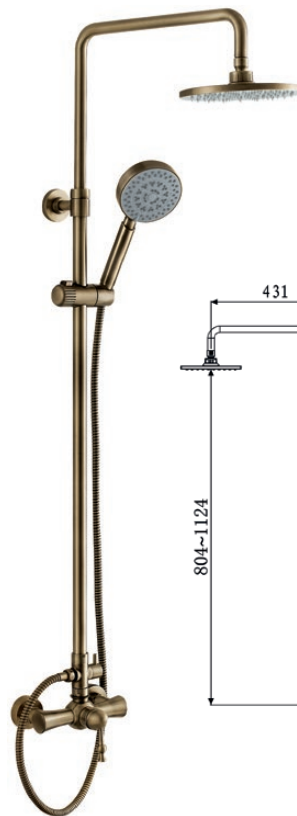

- Black Nickel Flexible Hose & Adjustable Holder
- 230mm ABS Rain Shower With Black Nickel Finish
- 3-Jets ABS Hand Shower With Black Nickel Finish

TE-BM-855-703-MB
Matt Black Exposed Bath/Shower Column

- Matt Black Flexible Hose & Adjustable Holder
- 230mm ABS Rain Shower With Matt Black Finish
- 3-Jets ABS Hand Shower With Matt Black Finish

TE-SM-855-703-MB
Matt Black Exposed Shower Column

- Matt Black Flexible Hose & Adjustable Holder
- 230mm ABS Rain Shower With Matt Black Finish
- 3-Jets ABS Hand Shower With Matt Black Finish

TB-BM-819-563-MB
Matt Black Exposed Bath/Shower Column

- Matt Black Flexible Hose & Adjustable Holder
- 230mm ABS Rain Shower With Matt Black Finish
- 3-Jets ABS Hand Shower With Matt Black Finish

LP-BM-976-852-BR
Brass Bronze Exposed Bath/Shower Column

- Brass Bronze Flexible Hose & Adjustable Holder
- 203mm ABS Rain Shower With Brass Bronze Finish
- 3-Jets ABS Hand Shower With Brass Bronze Finish

LP-SM-976-852-BR
Brass Bronze Exposed Shower Column

- Brass Bronze Flexible Hose & Adjustable Holder
- 203mm ABS Rain Shower With Brass Bronze Finish
- 3-Jets ABS Hand Shower With Brass Bronze Finish