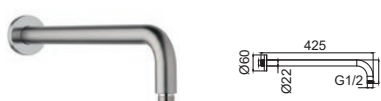

LS-22-400-SS

Wall Mounted Shower Arm

- Size: L400 x Ø22mm
- Material: Stainless Steel
- Finishing: Satin
- Come With Flange