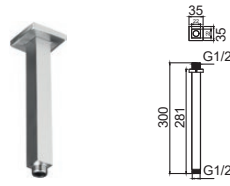

LS-22-250C

Ceiling Mounted Shower Arm

- Size: L250 x Ø22mm
- Material: Brass
- Finishing: Chrome
- Come With Flange

LS-22-330C

Ceiling Mounted Shower Arm

- Size : L320 x Ø22mm
- Material: Brass
- Finishing: Chrome
- Come With Flange

Shower Arm

LS-42-250C

Ceiling Mounted Shower Arm

- Size : L250 x Ø22mm
- Material: Brass
- Finishing: Chrome
- Come With Flange

LS-42-300C

Ceiling Mounted Shower Arm

- Size : L300 x Ø22mm
- Material: Brass
- Finishing: Chrome
- Come With Flange