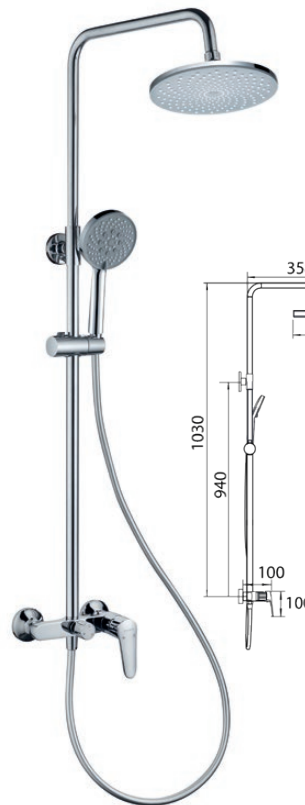

SJ-SM-809-513
Brass Chrome Exposed Shower Column

- Stainless Steel Chrome Flexible Hose & Adjustable Holder
- 230mm ABS Rain Shower With Chrome Finish
- 3-Jets ABS Hand Shower With Chrome Finish

AR-513H
3-Jets ABS Chrome Hand Shower

AR-809A
230mm ABS Chrome Rain Shower

AR-513H
3-Jets ABS Chrome Hand Shower

AR-809A
230mm ABS Chrome Rain Shower

SS-BM-848-543
Brass Chrome Exposed Bath/Shower Column

- Stainless Steel Flexible Hose & Adjustable Holder
- 250mm ABS Rain Shower With White Finish
- 3-Jets ABS Hand Shower With White Finish

TD-BM-857-705
Brass Chrome Exposed Bath/Shower Column

- Stainless Steel Flexible Hose & Adjustable Holder
- 230mm ABS Rain Shower With Chrome Finish
- 5-Jets ABS Hand Shower With Chrome Finish

TD-BM-855-703
Brass Chrome Exposed
Bath/Shower Column

- Stainless Steel Flexible Hose & Adjustable Holder
- 230mm ABS Rain Shower With Chrome Finish
- 3-Jets ABS Hand Shower With Chrome Finish

TD-SM-855-703
Brass Chrome Exposed
Shower Column

- Stainless Steel Flexible Hose & Adjustable Holder
- 230mm ABS Rain Shower With Chrome Finish
- 3-Jets ABS Hand Shower With Chrome Finish