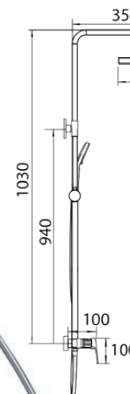

AR-809A
230mm ABS Chrome Rain Shower

AR-513H
3-Jets ABS Chrome Hand Shower

AR-809A
230mm ABS Chrome Rain Shower

SS-BM-848-543
Brass Chrome Exposed Bath/Shower Column

- Stainless Steel Flexible Hose & Adjustable Holder
- 250mm ABS Rain Shower With White Finish
- 3-Jets ABS Hand Shower With White Finish