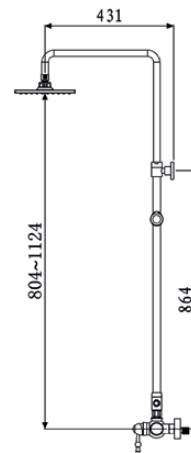

LP-SM-976-852-BR
Brass Bronze Exposed Shower Column

- Brass Bronze Flexible Hose & Adjustable Holder
- 203mm ABS Rain Shower With Brass Bronze Finish
- 3-Jets ABS Hand Shower With Brass Bronze Finish