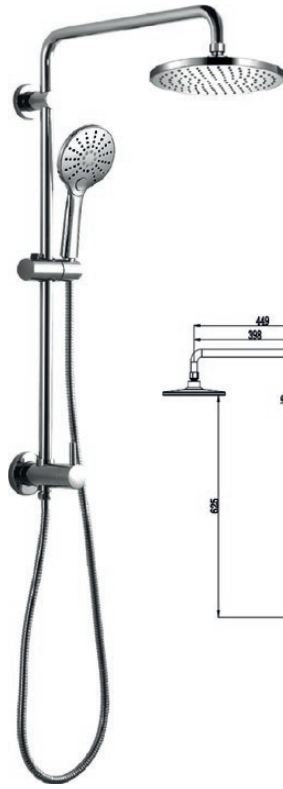

Exposed Shower Column | Brass | Cold Water

SP-855-703
Brass Chrome 2-Ways
Exposed Shower Column

- PVC Silver Flexible Hose & Adjustable Holder
- 230mm ABS Rain Shower With Chrome Finish
- 3-Jets ABS Hand Shower With Chrome Finish

SPA-710-603
Brass Chrome 3-Ways
Exposed Shower Column

- PVC Silver Flexible Hose & Adjustable Holder
- 255mm ABS Rain Shower With Chrome Finish
- 3-Jets ABS Hand Shower With Chrome Finish

SPW-969-668
Brass Chrome Exposed
Top Inlet Shower Column

- Stainless Steel Flexible Hose & Adjustable Holder
- 205mm ABS Rain Shower With Chrome Finish
- 3-Jets ABS Hand Shower With Chrome Finish

SPW-986-682
Brass Chrome Exposed
Top Inlet Shower Column

- Stainless Steel Flexible Hose & Adjustable Holder
- 225mm ABS Rain Shower With Full Chrome Finish
- 3-Jets ABS Hand Shower With Chrome Finish

SPW-969-683
Brass Chrome Exposed
Top Inlet Shower Column

- Stainless Steel Flexible Hose & Adjustable Holder
- 205mm ABS Rain Shower With Chrome Finish
- 3-Jets ABS Hand Shower With Chrome Finish

SP-808-503
Brass Chrome Exposed
Shower Column