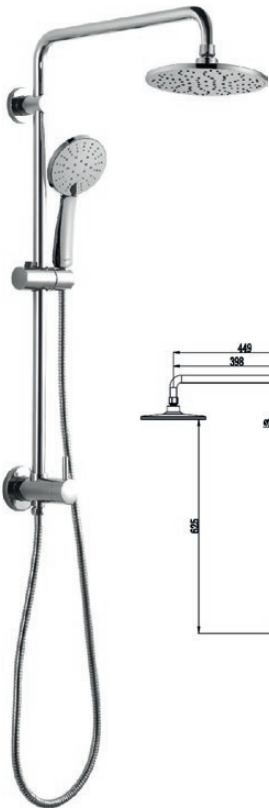

Exposed Shower Column | Brass | Cold Water

SP-855-703
Brass Chrome 2-Ways
Exposed Shower Column

- PVC Silver Flexible Hose & Adjustable Holder
- 230mm ABS Rain Shower With Chrome Finish
- 3-Jets ABS Hand Shower With Chrome Finish

SPA-710-603
Brass Chrome 3-Ways
Exposed Shower Column

- PVC Silver Flexible Hose & Adjustable Holder
- 255mm ABS Rain Shower With Chrome Finish
- 3-Jets ABS Hand Shower With Chrome Finish

SPW-969-668
Brass Chrome Exposed
Top Inlet Shower Column

- Stainless Steel Flexible Hose & Adjustable Holder
- 205mm ABS Rain Shower With Chrome Finish
- 3-Jets ABS Hand Shower With Chrome Finish

SPW-986-682
Brass Chrome Exposed
Top Inlet Shower Column

- Stainless Steel Flexible Hose & Adjustable Holder
- 225mm ABS Rain Shower With Full Chrome Finish
- 3-Jets ABS Hand Shower With Chrome Finish