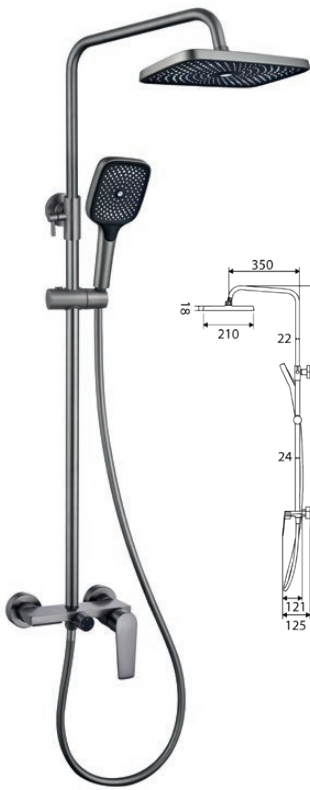

TJ-BM-911-863-BN
Black Nickel Exposed Bath/Shower Column

- Black Nickel Flexible Hose & Adjustable Holder
- 310x200mm ABS Rain Shower With Black Nickel Finish
- 3-Jets ABS Hand Shower With Black Nickel Finish