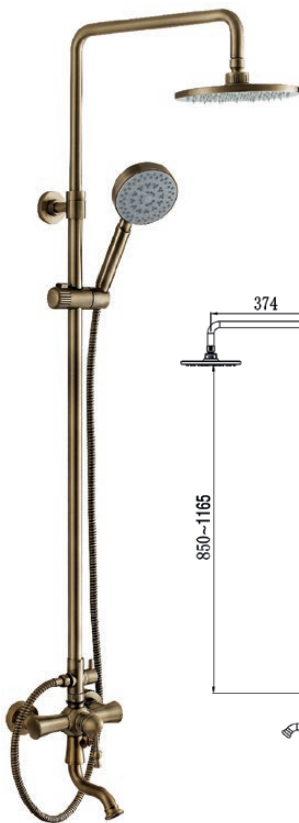

- Black Nickel Flexible Hose & Adjustable Holder
- 230mm ABS Rain Shower With Black Nickel Finish
- 3-Jets ABS Hand Shower With Black Nickel Finish

TE-BM-855-703-MB
Matt Black Exposed Bath/Shower Column

- Matt Black Flexible Hose & Adjustable Holder
- 230mm ABS Rain Shower With Matt Black Finish
- 3-Jets ABS Hand Shower With Matt Black Finish

TE-SM-855-703-MB
Matt Black Exposed Shower Column

- Matt Black Flexible Hose & Adjustable Holder
- 230mm ABS Rain Shower With Matt Black Finish
- 3-Jets ABS Hand Shower With Matt Black Finish

TB-BM-819-563-MB
Matt Black Exposed Bath/Shower Column

- Matt Black Flexible Hose & Adjustable Holder
- 230mm ABS Rain Shower With Matt Black Finish
- 3-Jets ABS Hand Shower With Matt Black Finish

LP-BM-976-852-BR
Brass Bronze Exposed Bath/Shower Column

- Brass Bronze Flexible Hose & Adjustable Holder
- 203mm ABS Rain Shower With Brass Bronze Finish
- 3-Jets ABS Hand Shower With Brass Bronze Finish

LP-SM-976-852-BR
Brass Bronze Exposed Shower Column

- Brass Bronze Flexible Hose & Adjustable Holder
- 203mm ABS Rain Shower With Brass Bronze Finish
- 3-Jets ABS Hand Shower With Brass Bronze Finish