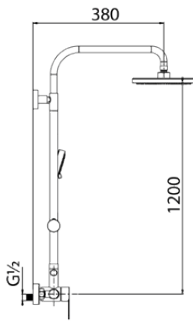

Exposed Shower Column | SUS304 Stainless Steel | Mixer

SH-SM-829-563-SS
SUS304 Stainless Steel Satin
2-Ways Exposed Shower Mixer

- Stainless Steel Flexible Hose & Adjustable Holder
- 220mm SUS304 Stainless Steel Shower Rain With Satin Finish
- Single Jet SUS304 Stainless Steel Hand Shower With Satin Finish