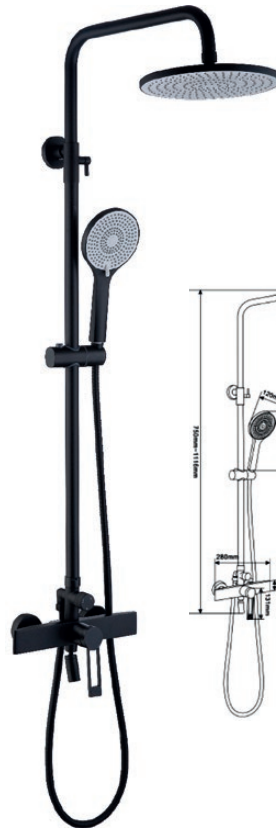

- Black Nickel Flexible Hose & Adjustable Holder
- 255mm ABS Rain Shower With Black Nickel Finish
- 3-Jets ABS Hand Shower With Black Nickel Finish

TB-BM-819-563-BN
Black Nickel Exposed Bath/Shower Column

- Black Nickel Flexible Hose & Adjustable Holder
- 230mm ABS Rain Shower With Black Nickel Finish
- 3-Jets ABS Hand Shower With Black Nickel Finish

TE-BM-855-703-MB
Matt Black Exposed Bath/Shower Column

- Matt Black Flexible Hose & Adjustable Holder
- 230mm ABS Rain Shower With Matt Black Finish
- 3-Jets ABS Hand Shower With Matt Black Finish

TE-SM-855-703-MB
Matt Black Exposed Shower Column

- Matt Black Flexible Hose & Adjustable Holder
- 230mm ABS Rain Shower With Matt Black Finish
- 3-Jets ABS Hand Shower With Matt Black Finish