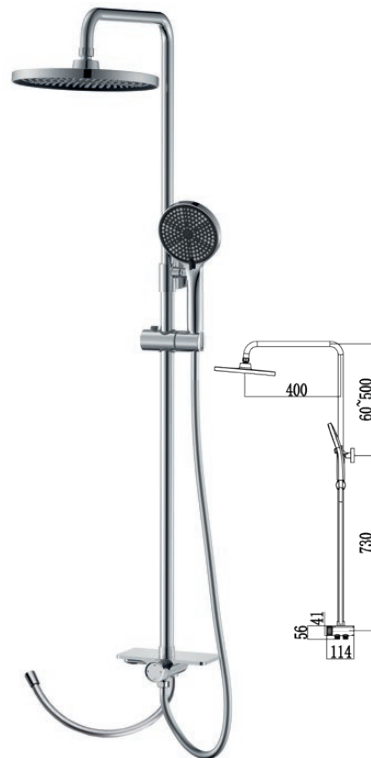

Exposed Shower Column | SUS304 Stainless Steel | Mixer

SH-SM-829-563-SS
SUS304 Stainless Steel Satin
2-Ways Exposed Shower Mixer

- Stainless Steel Flexible Hose & Adjustable Holder
- 220mm SUS304 Stainless Steel Shower Rain With Satin Finish
- Single Jet SUS304 Stainless Steel Hand Shower With Satin Finish

SH-BM-829-563-SS
SUS304 Stainless Steel Satin
3-Ways Exposed Bath Mixer

- Stainless Steel Flexible Hose & Adjustable Holder
- 220mm SUS304 Stainless Steel Shower Rain With Satin Finish
- Single Jet SUS304 Stainless Steel Hand Shower With Satin Finish

Exposed Shower Column | Brass | Cold Water

SP-855-703
Brass Chrome 2-Ways
Exposed Shower Column

- PVC Silver Flexible Hose & Adjustable Holder
- 230mm ABS Rain Shower With Chrome Finish
- 3-Jets ABS Hand Shower With Chrome Finish

SPA-710-603
Brass Chrome 3-Ways
Exposed Shower Column

- PVC Silver Flexible Hose & Adjustable Holder
- 255mm ABS Rain Shower With Chrome Finish
- 3-Jets ABS Hand Shower With Chrome Finish

SPW-969-668
Brass Chrome Exposed
Top Inlet Shower Column