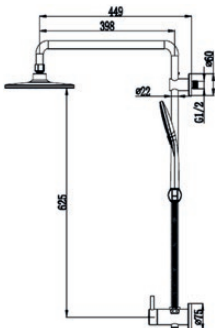

- Stainless Steel Flexible Hose & Adjustable Holder
- 205mm ABS Rain Shower With Chrome Finish
- 3-Jets ABS Hand Shower With Chrome Finish

SPW-986-682
Brass Chrome Exposed
Top Inlet Shower Column

- Stainless Steel Flexible Hose & Adjustable Holder
- 225mm ABS Rain Shower With Full Chrome Finish
- 3-Jets ABS Hand Shower With Chrome Finish