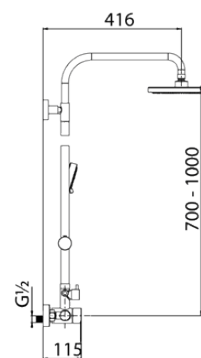

SH-SM-828-553-SS
SUS304 Stainless Steel Satin
Exposed Shower Column

- SUS304 Stainless Steel Flexible Hose & Adjustable Holder
- 195mm SUS304 Stainless Steel Rain Shower With Satin Finish
- 3-Jets SUS304 Stainless Steel Hand Shower With Satin Finish