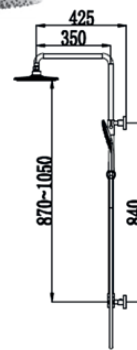

SP-808-503
Brass Chrome Exposed
Shower Column

- Stainless Steel Chrome Flexible Hose & Adjustable Holder
- 200mm ABS Rain Shower With Chrome Finish
- 3-Jets ABS Hand Shower With Chrome Finish