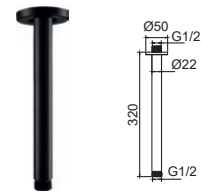

LS-22-330C-MB

Ceiling Mounted Shower Arm

- Size: L320 x Ø22mm
- Material: Brass
- Finishing: Matt Black
- Come With Flange