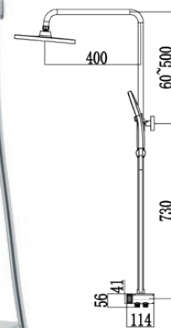

SPA-710-603
Brass Chrome 3-Ways
Exposed Shower Column

- PVC Silver Flexible Hose & Adjustable Holder
- 255mm ABS Rain Shower With Chrome Finish
- 3-Jets ABS Hand Shower With Chrome Finish