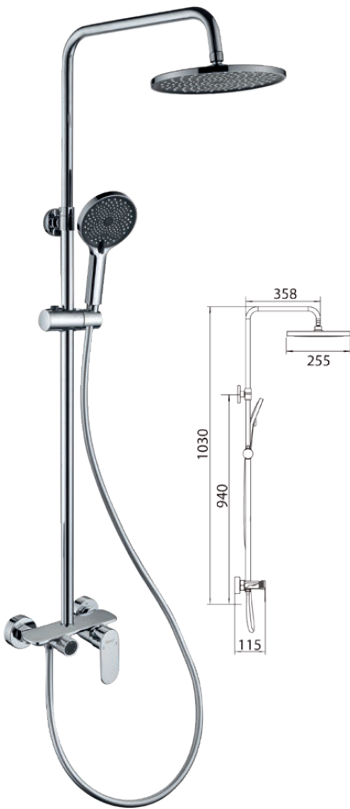

- Stainless Steel Flexible Hose & Adjustable Holder
- 230mm ABS Rain Shower With Chrome Finish
- 3-Jets ABS Hand Shower With Chrome Finish

TD-SM-855-703
Brass Chrome Exposed
Shower Column

- Stainless Steel Flexible Hose & Adjustable Holder
- 230mm ABS Rain Shower With Chrome Finish
- 3-Jets ABS Hand Shower With Chrome Finish

TE-BM-855-703
Brass Chrome Exposed
Bath/Shower Column

- Stainless Steel Flexible Hose & Adjustable Holder
- 230mm ABS Rain Shower With Chrome Finish
- 3-Jets ABS Hand Shower With Chrome Finish

TE-SM-855-703
Brass Chrome Exposed
Shower Column

- Stainless Steel Flexible Hose & Adjustable Holder
- 230mm ABS Rain Shower With Chrome Finish
- 3-Jets ABS Hand Shower With Chrome Finish

SR-BM-856-704
Brass Chrome 3-Ways
Exposed Bath/Shower
Column with Bath Mixer

- Stainless Steel Flexible Hose & Adjustable Holder
- 255mm ABS Rain Shower With Chrome Finish
- 3-Jets ABS Hand Shower With Chrome Finish

TB-BM-819-563
Brass Chrome Exposed
Bath/Shower Column

- Stainless Steel Flexible Hose & Adjustable Holder
- 230mm ABS Rain Shower With Chrome Finish
- 3-Jets ABS Hand Shower With Chrome Finish