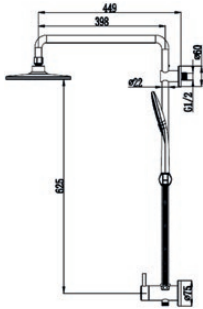

SPW-969-668
Brass Chrome Exposed
Top Inlet Shower Column

- Stainless Steel Flexible Hose & Adjustable Holder
- 205mm ABS Rain Shower With Chrome Finish
- 3-Jets ABS Hand Shower With Chrome Finish