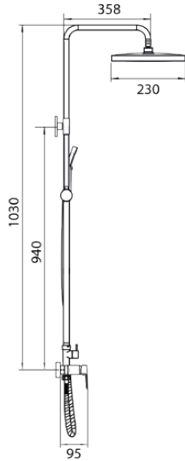

TE-SM-855-703-MB
Matt Black Exposed Shower Column

- Matt Black Flexible Hose & Adjustable Holder
- 230mm ABS Rain Shower With Matt Black Finish
- 3-Jets ABS Hand Shower With Matt Black Finish