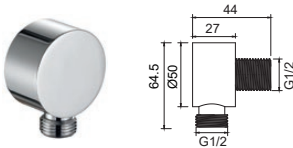

½ Inlet & Outlet Wall Union

- Material: Stainless Steel
- Finishing: Satin

LS-40-50-SS

½ Inlet & Outlet Wall Union

- Material: Stainless Steel
- Finishing: Satin

LS-45-50

½ Inlet & Outlet Wall Union

- Material: Brass
- Finishing: Chrome