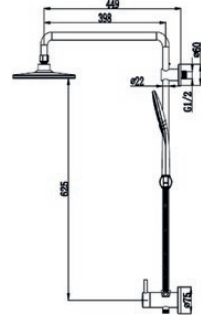

- Stainless Steel Flexible Hose & Adjustable Holder
- 205mm ABS Rain Shower With Chrome Finish
- 3-Jets ABS Hand Shower With Chrome Finish

SPW-986-682
Brass Chrome Exposed
Top Inlet Shower Column

- Stainless Steel Flexible Hose & Adjustable Holder
- 225mm ABS Rain Shower With Full Chrome Finish
- 3-Jets ABS Hand Shower With Chrome Finish