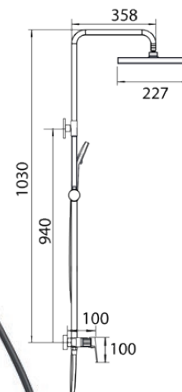

TD-BM-857-705-BN
Black Nickel Exposed
Bath/Shower Column

- Black Nickel Flexible Hose & Adjustable Holder
- 230mm ABS Rain Shower With Black Nickel Finish
- 5-Jets ABS Hand Shower With Black Nickel Finish