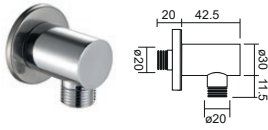

Water Connection

LS-25-30Z

½ Inlet & Outlet Wall Union

- Material: Zinc
- Finishing: Chrome