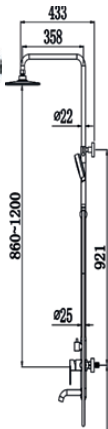

Exposed Shower Column | Brass | Mixer