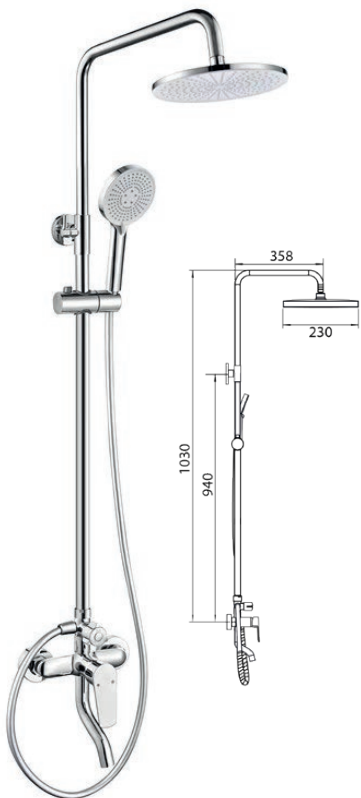

AR-809A
230mm ABS Chrome Rain Shower

AR-513H
3-Jets ABS Chrome Hand Shower

AR-809A
230mm ABS Chrome Rain Shower

SS-BM-848-543
Brass Chrome Exposed Bath/Shower Column

- Stainless Steel Flexible Hose & Adjustable Holder
- 250mm ABS Rain Shower With White Finish
- 3-Jets ABS Hand Shower With White Finish

TD-BM-857-705
Brass Chrome Exposed Bath/Shower Column

- Stainless Steel Flexible Hose & Adjustable Holder
- 230mm ABS Rain Shower With Chrome Finish
- 5-Jets ABS Hand Shower With Chrome Finish

TD-BM-855-703
Brass Chrome Exposed
Bath/Shower Column

- Stainless Steel Flexible Hose & Adjustable Holder
- 230mm ABS Rain Shower With Chrome Finish
- 3-Jets ABS Hand Shower With Chrome Finish

TD-SM-855-703
Brass Chrome Exposed
Shower Column

- Stainless Steel Flexible Hose & Adjustable Holder
- 230mm ABS Rain Shower With Chrome Finish
- 3-Jets ABS Hand Shower With Chrome Finish

TE-BM-855-703
Brass Chrome Exposed
Bath/Shower Column

- Stainless Steel Flexible Hose & Adjustable Holder
- 230mm ABS Rain Shower With Chrome Finish
- 3-Jets ABS Hand Shower With Chrome Finish

TE-SM-855-703
Brass Chrome Exposed
Shower Column