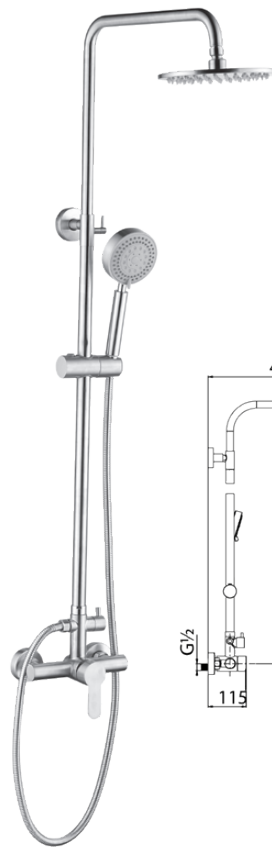

Exposed Shower Column | SUS304 Stainless Steel | Cold Water

SP-828-553-SS
SUS304 Stainless Steel Satin
2-Ways Exposed
Shower Column

- SUS304 Stainless Steel Flexible Hose & Adjustable Holder
- 195mm SUS304 Stainless Steel Rain Shower With Satin Finish
- 5-Jets SUS304 Stainless Steel Hand Shower With Satin Finish

SPS-828-553-SS
SUS304 Stainless Steel Satin
3-Ways Exposed
Shower Column

- SUS304 Stainless Steel Flexible Hose & Adjustable Holder
- 195mm SUS304 Stainless Steel Rain Shower With Satin Finish
- 5-Jets SUS304 Stainless Steel Hand Shower With Satin Finish

Exposed Shower Column | SUS304 Stainless Steel | Mixer

SH-BM-828-553-SS
SUS304 Stainless Steel Satin
Exposed Bath/Shower
Column

- SUS304 Stainless Steel Flexible Hose & Adjustable Holder
- 195mm SUS304 Stainless Steel Rain Shower With Satin Finish
- 3-Jets SUS304 Stainless Steel Hand Shower With Satin Finish

Exposed Shower Column | Brass | Cold Water

SP-855-703
Brass Chrome 2-Ways
Exposed Shower Column

- PVC Silver Flexible Hose & Adjustable Holder
- 230mm ABS Rain Shower With Chrome Finish
- 3-Jets ABS Hand Shower With Chrome Finish