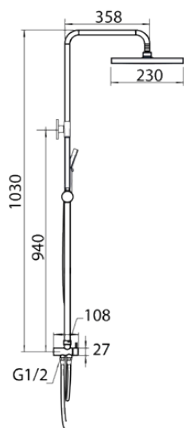

Exposed Shower Column | Brass | Cold Water

SP-855-703
Brass Chrome 2-Ways
Exposed Shower Column

- PVC Silver Flexible Hose & Adjustable Holder
- 230mm ABS Rain Shower With Chrome Finish
- 3-Jets ABS Hand Shower With Chrome Finish