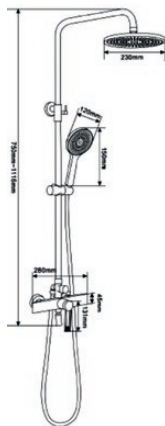

TB-BM-819-563-BN
Black Nickel Exposed Bath/Shower Column

- Black Nickel Flexible Hose & Adjustable Holder
- 230mm ABS Rain Shower With Black Nickel Finish
- 3-Jets ABS Hand Shower With Black Nickel Finish