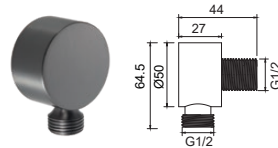

½ Inlet & Outlet Wall Union

- Material: Stainless Steel
- Finishing: Satin

LS-40-50-SS

½ Inlet & Outlet Wall Union

- Material: Stainless Steel
- Finishing: Satin

LS-45-50

½ Inlet & Outlet Wall Union

- Material: Brass
- Finishing: Chrome