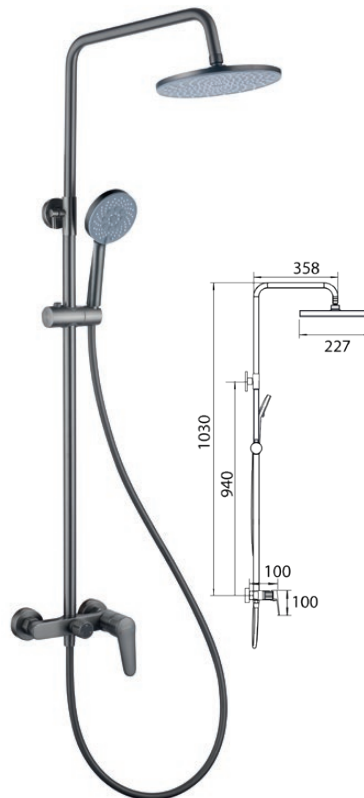

SPA-710-603-BN
Black Nickel 3-Ways
Exposed Shower Column

- PVC Black Nickel Flexible Hose & Adjustable Holder
- 255mm ABS Rain Shower With Black Nickel Finish
- 3-Jets ABS Hand Shower With Black Nickel Finish

TD-BM-857-705-BN
Black Nickel Exposed
Bath/Shower Column