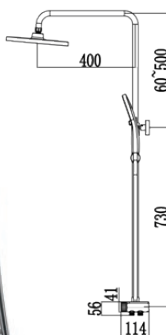

SPA-710-603-BN
Black Nickel 3-Ways
Exposed Shower Column

- PVC Black Nickel Flexible Hose & Adjustable Holder
- 255mm ABS Rain Shower With Black Nickel Finish
- 3-Jets ABS Hand Shower With Black Nickel Finish