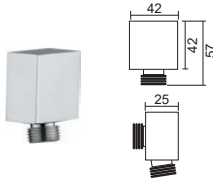

LS-40-42

½ Inlet & Outlet Wall Union

- Material: Brass
- Finishing: Chrome