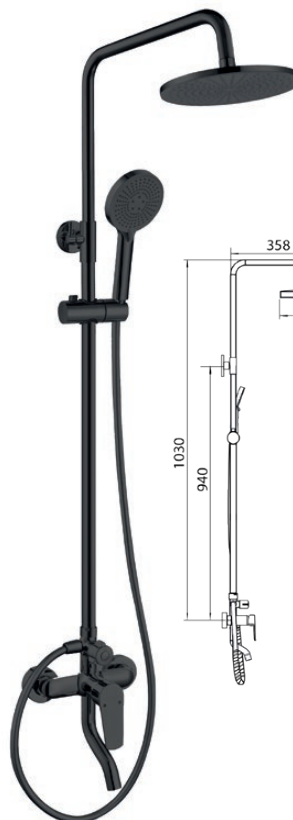

TE-BM-855-703-MB
Matt Black Exposed Bath/Shower Column

- Matt Black Flexible Hose & Adjustable Holder
- 230mm ABS Rain Shower With Matt Black Finish
- 3-Jets ABS Hand Shower With Matt Black Finish