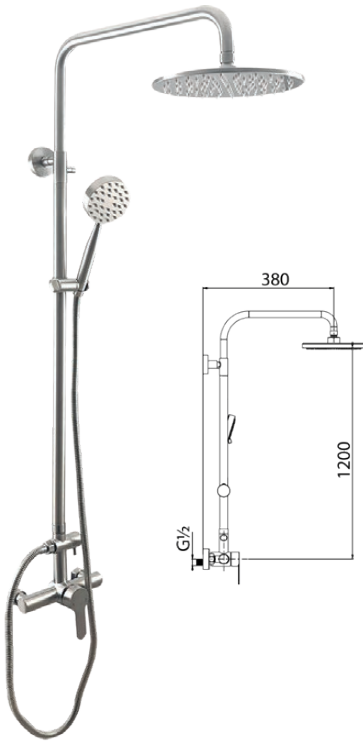

SPS-828-553-SS
SUS304 Stainless Steel Satin
3-Ways Exposed
Shower Column

- SUS304 Stainless Steel Flexible Hose & Adjustable Holder
- 195mm SUS304 Stainless Steel Rain Shower With Satin Finish
- 5-Jets SUS304 Stainless Steel Hand Shower With Satin Finish

Exposed Shower Column | SUS304 Stainless Steel | Mixer

SH-BM-828-553-SS
SUS304 Stainless Steel Satin
Exposed Bath/Shower
Column

- SUS304 Stainless Steel Flexible Hose & Adjustable Holder
- 195mm SUS304 Stainless Steel Rain Shower With Satin Finish
- 3-Jets SUS304 Stainless Steel Hand Shower With Satin Finish

SH-SM-828-553-SS
SUS304 Stainless Steel Satin
Exposed Shower Column

- SUS304 Stainless Steel Flexible Hose & Adjustable Holder
- 195mm SUS304 Stainless Steel Rain Shower With Satin Finish
- 3-Jets SUS304 Stainless Steel Hand Shower With Satin Finish

Exposed Shower Column | SUS304 Stainless Steel | Mixer

SH-SM-829-563-SS
SUS304 Stainless Steel Satin
2-Ways Exposed Shower Mixer

- Stainless Steel Flexible Hose & Adjustable Holder
- 220mm SUS304 Stainless Steel Shower Rain With Satin Finish
- Single Jet SUS304 Stainless Steel Hand Shower With Satin Finish