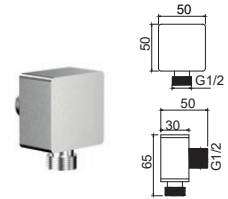

LS-40-50-SS

½ Inlet & Outlet Wall Union

- Material: Stainless Steel
- Finishing: Satin