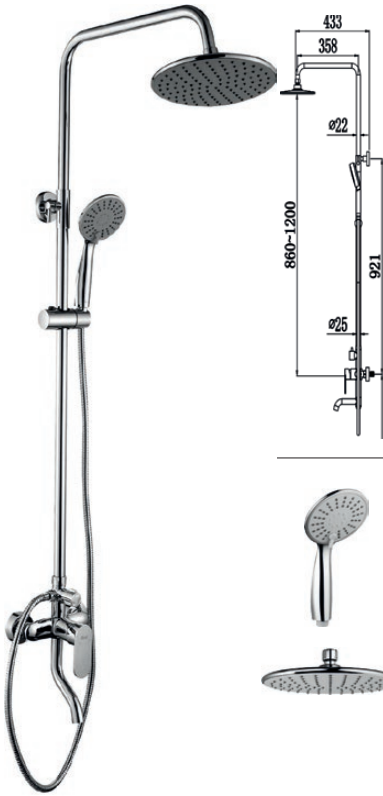

- Stainless Steel Flexible Hose & Adjustable Holder
- 205mm ABS Rain Shower With Chrome Finish
- 3-Jets ABS Hand Shower With Chrome Finish

SPW-986-682
Brass Chrome Exposed
Top Inlet Shower Column

- Stainless Steel Flexible Hose & Adjustable Holder
- 225mm ABS Rain Shower With Full Chrome Finish
- 3-Jets ABS Hand Shower With Chrome Finish

SPW-969-683
Brass Chrome Exposed
Top Inlet Shower Column

- Stainless Steel Flexible Hose & Adjustable Holder
- 205mm ABS Rain Shower With Chrome Finish
- 3-Jets ABS Hand Shower With Chrome Finish

SP-808-503
Brass Chrome Exposed
Shower Column

- Stainless Steel Chrome Flexible Hose & Adjustable Holder
- 200mm ABS Rain Shower With Chrome Finish
- 3-Jets ABS Hand Shower With Chrome Finish

AR-503H
3-Jets ABS Chrome
Hand Shower

AR-808A
200mm ABS Chrome
Rain Shower

Exposed Shower Column | Brass | Mixer

SJ-BM-809-513
Brass Chrome Exposed Bath/Shower Column

- Stainless Steel Chrome Flexible Hose & Adjustable Holder
- 230mm ABS Rain Shower With Chrome Finish
- 3-Jets ABS Hand Shower With Chrome Finish