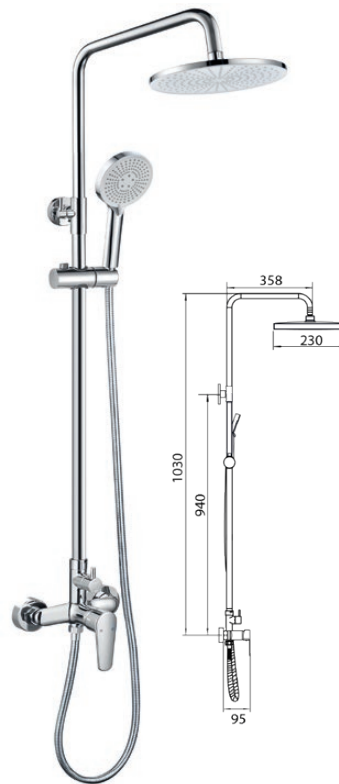

AR-809A
230mm ABS Chrome Rain Shower

AR-513H
3-Jets ABS Chrome Hand Shower

AR-809A
230mm ABS Chrome Rain Shower

SS-BM-848-543
Brass Chrome Exposed Bath/Shower Column

- Stainless Steel Flexible Hose & Adjustable Holder
- 250mm ABS Rain Shower With White Finish
- 3-Jets ABS Hand Shower With White Finish

TD-BM-857-705
Brass Chrome Exposed Bath/Shower Column

- Stainless Steel Flexible Hose & Adjustable Holder
- 230mm ABS Rain Shower With Chrome Finish
- 5-Jets ABS Hand Shower With Chrome Finish

TD-BM-855-703
Brass Chrome Exposed
Bath/Shower Column

- Stainless Steel Flexible Hose & Adjustable Holder
- 230mm ABS Rain Shower With Chrome Finish
- 3-Jets ABS Hand Shower With Chrome Finish

TD-SM-855-703
Brass Chrome Exposed
Shower Column

- Stainless Steel Flexible Hose & Adjustable Holder
- 230mm ABS Rain Shower With Chrome Finish
- 3-Jets ABS Hand Shower With Chrome Finish

TE-BM-855-703
Brass Chrome Exposed
Bath/Shower Column

- Stainless Steel Flexible Hose & Adjustable Holder
- 230mm ABS Rain Shower With Chrome Finish
- 3-Jets ABS Hand Shower With Chrome Finish

TE-SM-855-703
Brass Chrome Exposed
Shower Column