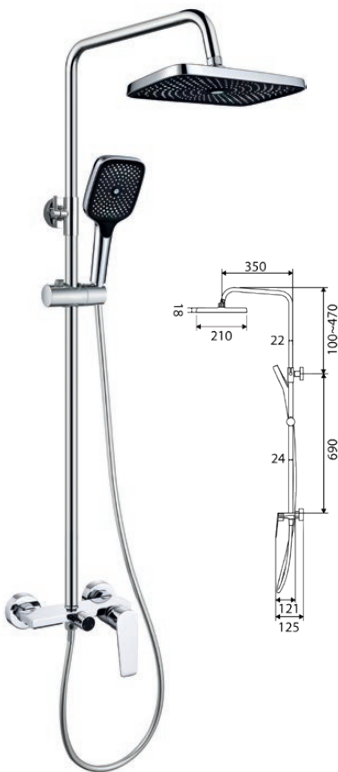

TE-BM-855-703
Brass Chrome Exposed
Bath/Shower Column

- Stainless Steel Flexible Hose & Adjustable Holder
- 230mm ABS Rain Shower With Chrome Finish
- 3-Jets ABS Hand Shower With Chrome Finish

TE-SM-855-703
Brass Chrome Exposed
Shower Column

- Stainless Steel Flexible Hose & Adjustable Holder
- 230mm ABS Rain Shower With Chrome Finish
- 3-Jets ABS Hand Shower With Chrome Finish

SR-BM-856-704
Brass Chrome 3-Ways
Exposed Bath/Shower
Column with Bath Mixer

- Stainless Steel Flexible Hose & Adjustable Holder
- 255mm ABS Rain Shower With Chrome Finish
- 3-Jets ABS Hand Shower With Chrome Finish

TB-BM-819-563
Brass Chrome Exposed
Bath/Shower Column

- Stainless Steel Flexible Hose & Adjustable Holder
- 230mm ABS Rain Shower With Chrome Finish
- 3-Jets ABS Hand Shower With Chrome Finish

TJ-BM-911-863
Brass Chrome Exposed
Bath/Shower Column

- Stainless Steel Flexible Hose & Adjustable Holder
- 310x200mm ABS Rain Shower With Chrome Finish
- 3-Jets ABS Hand Shower With Chrome Finish

SPW-987-682G-BN
Black Nickel Exposed
Top Inlet Shower Column