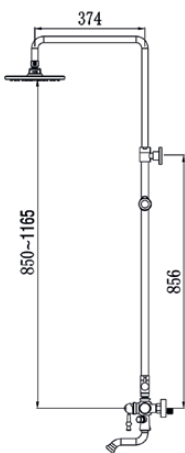

LP-BM-976-852-BR
Brass Bronze Exposed Bath/Shower Column

- Brass Bronze Flexible Hose & Adjustable Holder
- 203mm ABS Rain Shower With Brass Bronze Finish
- 3-Jets ABS Hand Shower With Brass Bronze Finish