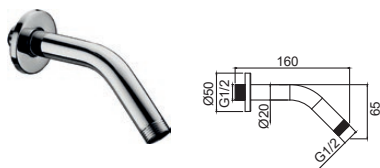

- Size: Ø105 x W212 x H159 mm
- Material: ABS
- Finishing: Chrome

AR-851W-A

Single-Jet Shower Rose With Shower Arm

- Size: Ø105 x W210 x H156 mm
- Material: ABS
- Finishing: Chrome

LS-20-160

Wall Mounted Shower Arm