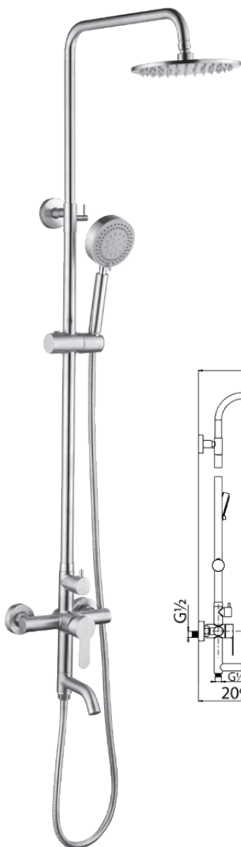

Step 3

Adding a bath to your bathroom equation?

You'll need a diverter to enable the flow of water to be switched from one outlet to another, such as the showerhead to the bath. Our range of diverters come in styles and finishes that match our mixers to give you a complete look.

Exposed Shower Column | SUS304 Stainless Steel | Cold Water

SP-828-553-SS
SUS304 Stainless Steel Satin
2-Ways Exposed
Shower Column

- SUS304 Stainless Steel Flexible Hose & Adjustable Holder
- 195mm SUS304 Stainless Steel Rain Shower With Satin Finish
- 5-Jets SUS304 Stainless Steel Hand Shower With Satin Finish

SPS-828-553-SS
SUS304 Stainless Steel Satin
3-Ways Exposed
Shower Column

- SUS304 Stainless Steel Flexible Hose & Adjustable Holder
- 195mm SUS304 Stainless Steel Rain Shower With Satin Finish
- 5-Jets SUS304 Stainless Steel Hand Shower With Satin Finish

Exposed Shower Column | SUS304 Stainless Steel | Mixer

SH-BM-828-553-SS
SUS304 Stainless Steel Satin
Exposed Bath/Shower
Column

- SUS304 Stainless Steel Flexible Hose & Adjustable Holder
- 195mm SUS304 Stainless Steel Rain Shower With Satin Finish
- 3-Jets SUS304 Stainless Steel Hand Shower With Satin Finish