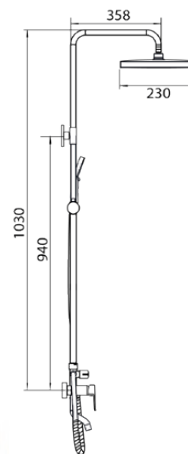

TE-BM-855-703-MB
Matt Black Exposed Bath/Shower Column

- Matt Black Flexible Hose & Adjustable Holder
- 230mm ABS Rain Shower With Matt Black Finish
- 3-Jets ABS Hand Shower With Matt Black Finish