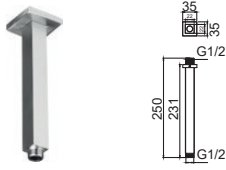

LS-22-250C

Ceiling Mounted Shower Arm

- Size: L250 x Ø22mm
- Material: Brass
- Finishing: Chrome
- Come With Flange

LS-22-330C

Ceiling Mounted Shower Arm

- Size : L320 x Ø22mm
- Material: Brass
- Finishing: Chrome
- Come With Flange

Shower Arm

LS-42-250C

Ceiling Mounted Shower Arm

- Size : L250 x Ø22mm
- Material: Brass
- Finishing: Chrome
- Come With Flange

LS-42-300C

Ceiling Mounted Shower Arm

- Size : L300 x Ø22mm
- Material: Brass
- Finishing: Chrome
- Come With Flange