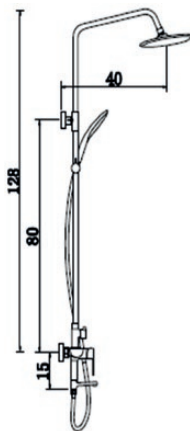

AR-513H
3-Jets ABS Chrome Hand Shower

AR-809A
230mm ABS Chrome Rain Shower

AR-513H
3-Jets ABS Chrome Hand Shower

AR-809A
230mm ABS Chrome Rain Shower

SS-BM-848-543
Brass Chrome Exposed Bath/Shower Column

- Stainless Steel Flexible Hose & Adjustable Holder
- 250mm ABS Rain Shower With White Finish
- 3-Jets ABS Hand Shower With White Finish