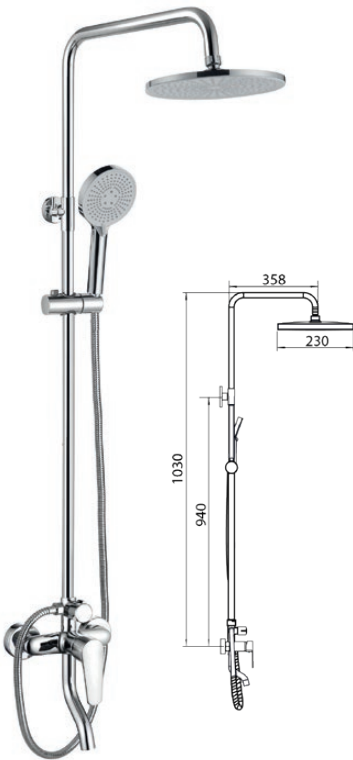

SJ-SM-809-513
Brass Chrome Exposed Shower Column

- Stainless Steel Chrome Flexible Hose & Adjustable Holder
- 230mm ABS Rain Shower With Chrome Finish
- 3-Jets ABS Hand Shower With Chrome Finish

AR-513H
3-Jets ABS Chrome Hand Shower

AR-809A
230mm ABS Chrome Rain Shower

AR-513H
3-Jets ABS Chrome Hand Shower

AR-809A
230mm ABS Chrome Rain Shower

SS-BM-848-543
Brass Chrome Exposed Bath/Shower Column

- Stainless Steel Flexible Hose & Adjustable Holder
- 250mm ABS Rain Shower With White Finish
- 3-Jets ABS Hand Shower With White Finish

TD-BM-857-705
Brass Chrome Exposed Bath/Shower Column

- Stainless Steel Flexible Hose & Adjustable Holder
- 230mm ABS Rain Shower With Chrome Finish
- 5-Jets ABS Hand Shower With Chrome Finish

TD-BM-855-703
Brass Chrome Exposed
Bath/Shower Column

- Stainless Steel Flexible Hose & Adjustable Holder
- 230mm ABS Rain Shower With Chrome Finish
- 3-Jets ABS Hand Shower With Chrome Finish

TD-SM-855-703
Brass Chrome Exposed
Shower Column

- Stainless Steel Flexible Hose & Adjustable Holder
- 230mm ABS Rain Shower With Chrome Finish
- 3-Jets ABS Hand Shower With Chrome Finish