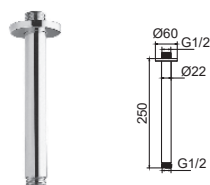

LS-25-450

Wall Mounted Shower Arm

- Size: L450 x Ø25mm
- Material: Stainless Steel
- Finishing: Chrome
- Come With Flange

LS-22-400-SS

Wall Mounted Shower Arm

- Size: L400 x Ø22mm
- Material: Stainless Steel
- Finishing: Satin
- Come With Flange

LS-40-400

Wall Mounted Shower Arm

- Size: L400 x 15mm
- Material: Stainless Steel
- Finishing: Chrome
- Come With Flange

LS-40-450

Wall Mounted Shower Arm

- Size : L450 x 15mm
- Material: Stainless Steel
- Finishing: Chrome
- Come With Flange

LS-22-250C

Ceiling Mounted Shower Arm

- Size: L250 x Ø22mm
- Material: Brass
- Finishing: Chrome
- Come With Flange

LS-22-330C

Ceiling Mounted Shower Arm

- Size : L320 x Ø22mm
- Material: Brass
- Finishing: Chrome
- Come With Flange

Shower Arm

LS-42-250C

Ceiling Mounted Shower Arm

- Size : L250 x Ø22mm
- Material: Brass
- Finishing: Chrome
- Come With Flange

LS-42-300C

Ceiling Mounted Shower Arm

- Size : L300 x Ø22mm
- Material: Brass
- Finishing: Chrome
- Come With Flange