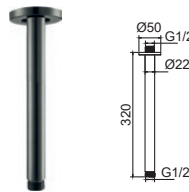

Shower Arm

LS-42-250C

Ceiling Mounted Shower Arm

- Size : L250 x Ø22mm
- Material: Brass
- Finishing: Chrome
- Come With Flange

LS-42-300C

Ceiling Mounted Shower Arm

- Size : L300 x Ø22mm
- Material: Brass
- Finishing: Chrome
- Come With Flange

LS-22-400-BN

Wall Mounted Shower Arm

- Size: L400 x Ø22mm
- Material: Stainless Steel
- Finishing: Black Nickel
- Come With Flange

LS-22-400-MB

Wall Mounted Shower Arm

- Size: L400 x Ø22mm
- Material: Stainless Steel
- Finishing: Matt Black
- Come With Flange