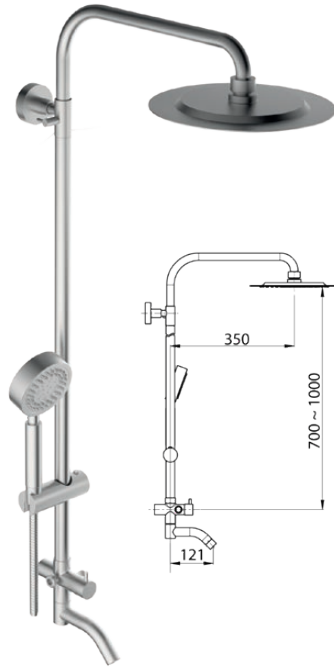

Step 3

Adding a bath to your bathroom equation?

You'll need a diverter to enable the flow of water to be switched from one outlet to another, such as the showerhead to the bath. Our range of diverters come in styles and finishes that match our mixers to give you a complete look.

Exposed Shower Column | SUS304 Stainless Steel | Cold Water

SP-828-553-SS
SUS304 Stainless Steel Satin
2-Ways Exposed
Shower Column

- SUS304 Stainless Steel Flexible Hose & Adjustable Holder
- 195mm SUS304 Stainless Steel Rain Shower With Satin Finish
- 5-Jets SUS304 Stainless Steel Hand Shower With Satin Finish