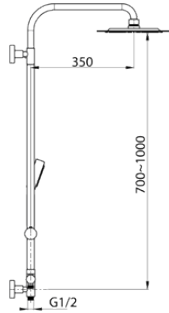

Exposed Shower Column | SUS304 Stainless Steel | Cold Water

SP-828-553-SS
SUS304 Stainless Steel Satin
2-Ways Exposed
Shower Column

- SUS304 Stainless Steel Flexible Hose & Adjustable Holder
- 195mm SUS304 Stainless Steel Rain Shower With Satin Finish
- 5-Jets SUS304 Stainless Steel Hand Shower With Satin Finish