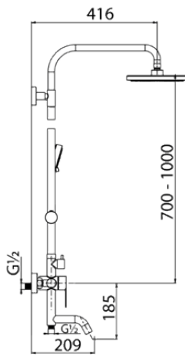

SH-BM-828-553-SS
SUS304 Stainless Steel Satin
Exposed Bath/Shower
Column

- SUS304 Stainless Steel Flexible Hose & Adjustable Holder
- 195mm SUS304 Stainless Steel Rain Shower With Satin Finish
- 3-Jets SUS304 Stainless Steel Hand Shower With Satin Finish