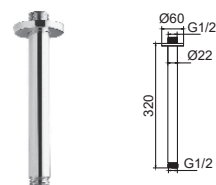

LS-40-400

Wall Mounted Shower Arm

- Size: L400 x 15mm
- Material: Stainless Steel
- Finishing: Chrome
- Come With Flange

LS-40-450

Wall Mounted Shower Arm

- Size : L450 x 15mm
- Material: Stainless Steel
- Finishing: Chrome
- Come With Flange

LS-22-250C

Ceiling Mounted Shower Arm

- Size: L250 x Ø22mm
- Material: Brass
- Finishing: Chrome
- Come With Flange

LS-22-330C

Ceiling Mounted Shower Arm

- Size : L320 x Ø22mm
- Material: Brass
- Finishing: Chrome
- Come With Flange

Shower Arm

LS-42-250C

Ceiling Mounted Shower Arm

- Size : L250 x Ø22mm
- Material: Brass
- Finishing: Chrome
- Come With Flange

LS-42-300C

Ceiling Mounted Shower Arm

- Size : L300 x Ø22mm
- Material: Brass
- Finishing: Chrome
- Come With Flange