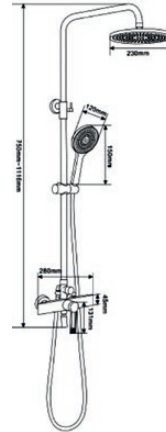

TB-BM-819-563-MB
Matt Black Exposed Bath/Shower Column

- Matt Black Flexible Hose & Adjustable Holder
- 230mm ABS Rain Shower With Matt Black Finish
- 3-Jets ABS Hand Shower With Matt Black Finish