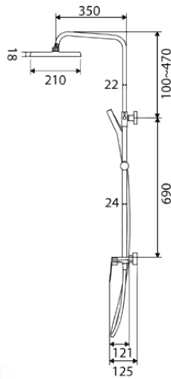

TJ-BM-911-863-BN
Black Nickel Exposed Bath/Shower Column

- Black Nickel Flexible Hose & Adjustable Holder
- 310x200mm ABS Rain Shower With Black Nickel Finish
- 3-Jets ABS Hand Shower With Black Nickel Finish