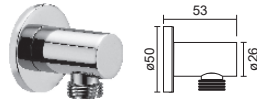

AR-150MB
Black Nickel
Brass Anti-Twist Nut PVC Hose

- Size: 150cm (1.5m)
- Finishing: Matt Black
- PVC Bidet Hose & Brass Nut

Water Connection

LS-25-30Z

½ Inlet & Outlet Wall Union

- Material: Zinc
- Finishing: Chrome