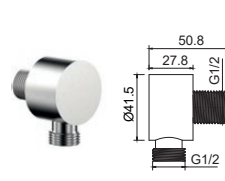

- Material: Brass
- Finishing: Chrome

LS-40-42

½ Inlet & Outlet Wall Union

- Material: Brass
- Finishing: Chrome

LS-40-40

½ Inlet & Outlet Wall Union

- Material: Brass
- Finishing: Chrome

LS-35-50-SS