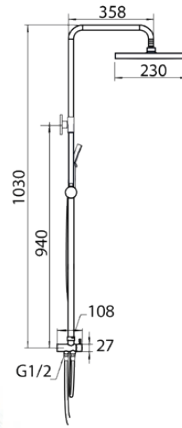

SP-855-703-BN
Black Nickel 2-Ways
Exposed Shower Column

- PVC Black Nickel Flexible Hose & Adjustable Holder
- 230mm ABS Rain Shower With Black Nickel Finish
- 3-Jets ABS Hand Shower With Black Nickel Finish