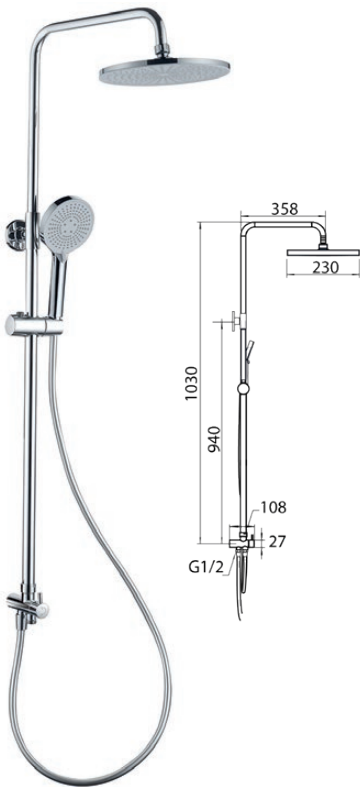

SH-SM-828-553-SS
SUS304 Stainless Steel Satin
Exposed Shower Column

- SUS304 Stainless Steel Flexible Hose & Adjustable Holder
- 195mm SUS304 Stainless Steel Rain Shower With Satin Finish
- 3-Jets SUS304 Stainless Steel Hand Shower With Satin Finish

Exposed Shower Column | SUS304 Stainless Steel | Mixer

SH-SM-829-563-SS
SUS304 Stainless Steel Satin
2-Ways Exposed Shower Mixer

- Stainless Steel Flexible Hose & Adjustable Holder
- 220mm SUS304 Stainless Steel Shower Rain With Satin Finish
- Single Jet SUS304 Stainless Steel Hand Shower With Satin Finish

SH-BM-829-563-SS
SUS304 Stainless Steel Satin
3-Ways Exposed Bath Mixer

- Stainless Steel Flexible Hose & Adjustable Holder
- 220mm SUS304 Stainless Steel Shower Rain With Satin Finish
- Single Jet SUS304 Stainless Steel Hand Shower With Satin Finish

Exposed Shower Column | Brass | Cold Water

SP-855-703
Brass Chrome 2-Ways
Exposed Shower Column

- PVC Silver Flexible Hose & Adjustable Holder
- 230mm ABS Rain Shower With Chrome Finish
- 3-Jets ABS Hand Shower With Chrome Finish